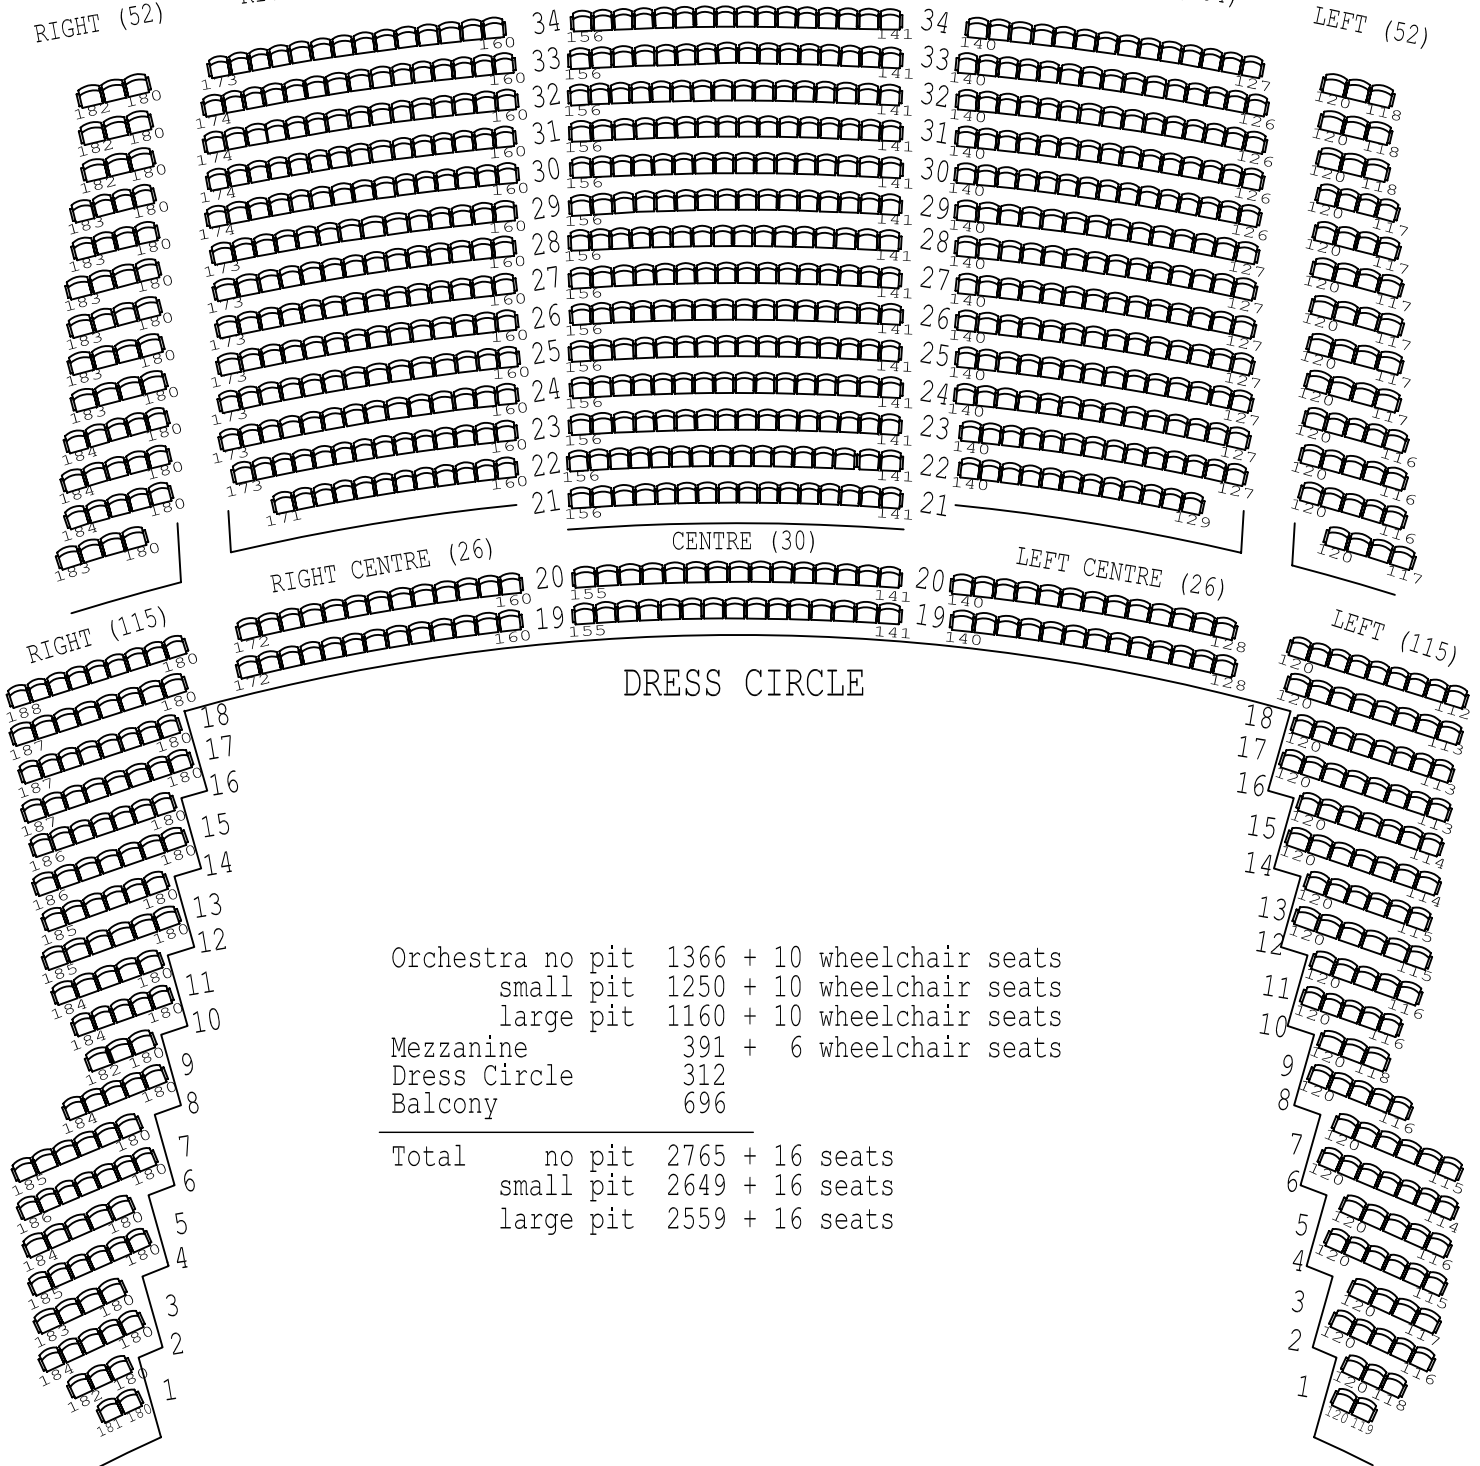

# BALCONY

CENTRE (224)

RIGHT CENTRE (184)

LEFT CENTRE (184)

RIGHT (52)

LEFT (52)

Orchestra no pit	1366 + 10	wheelchair seats
small pit	1250 + 10	wheelchair seats
large pit	1160 + 10	wheelchair seats
Mezzanine	391 + 6	wheelchair seats
Dress Circle	312	
Balcony	696	

Total	no pit	2765 + 16	seats
	small pit	2649 + 16	seats
	large pit	2559 + 16	seats

STAGE

QUEEN ELIZABETH THEATRE  
VANCOUVER, B.C., CANADA