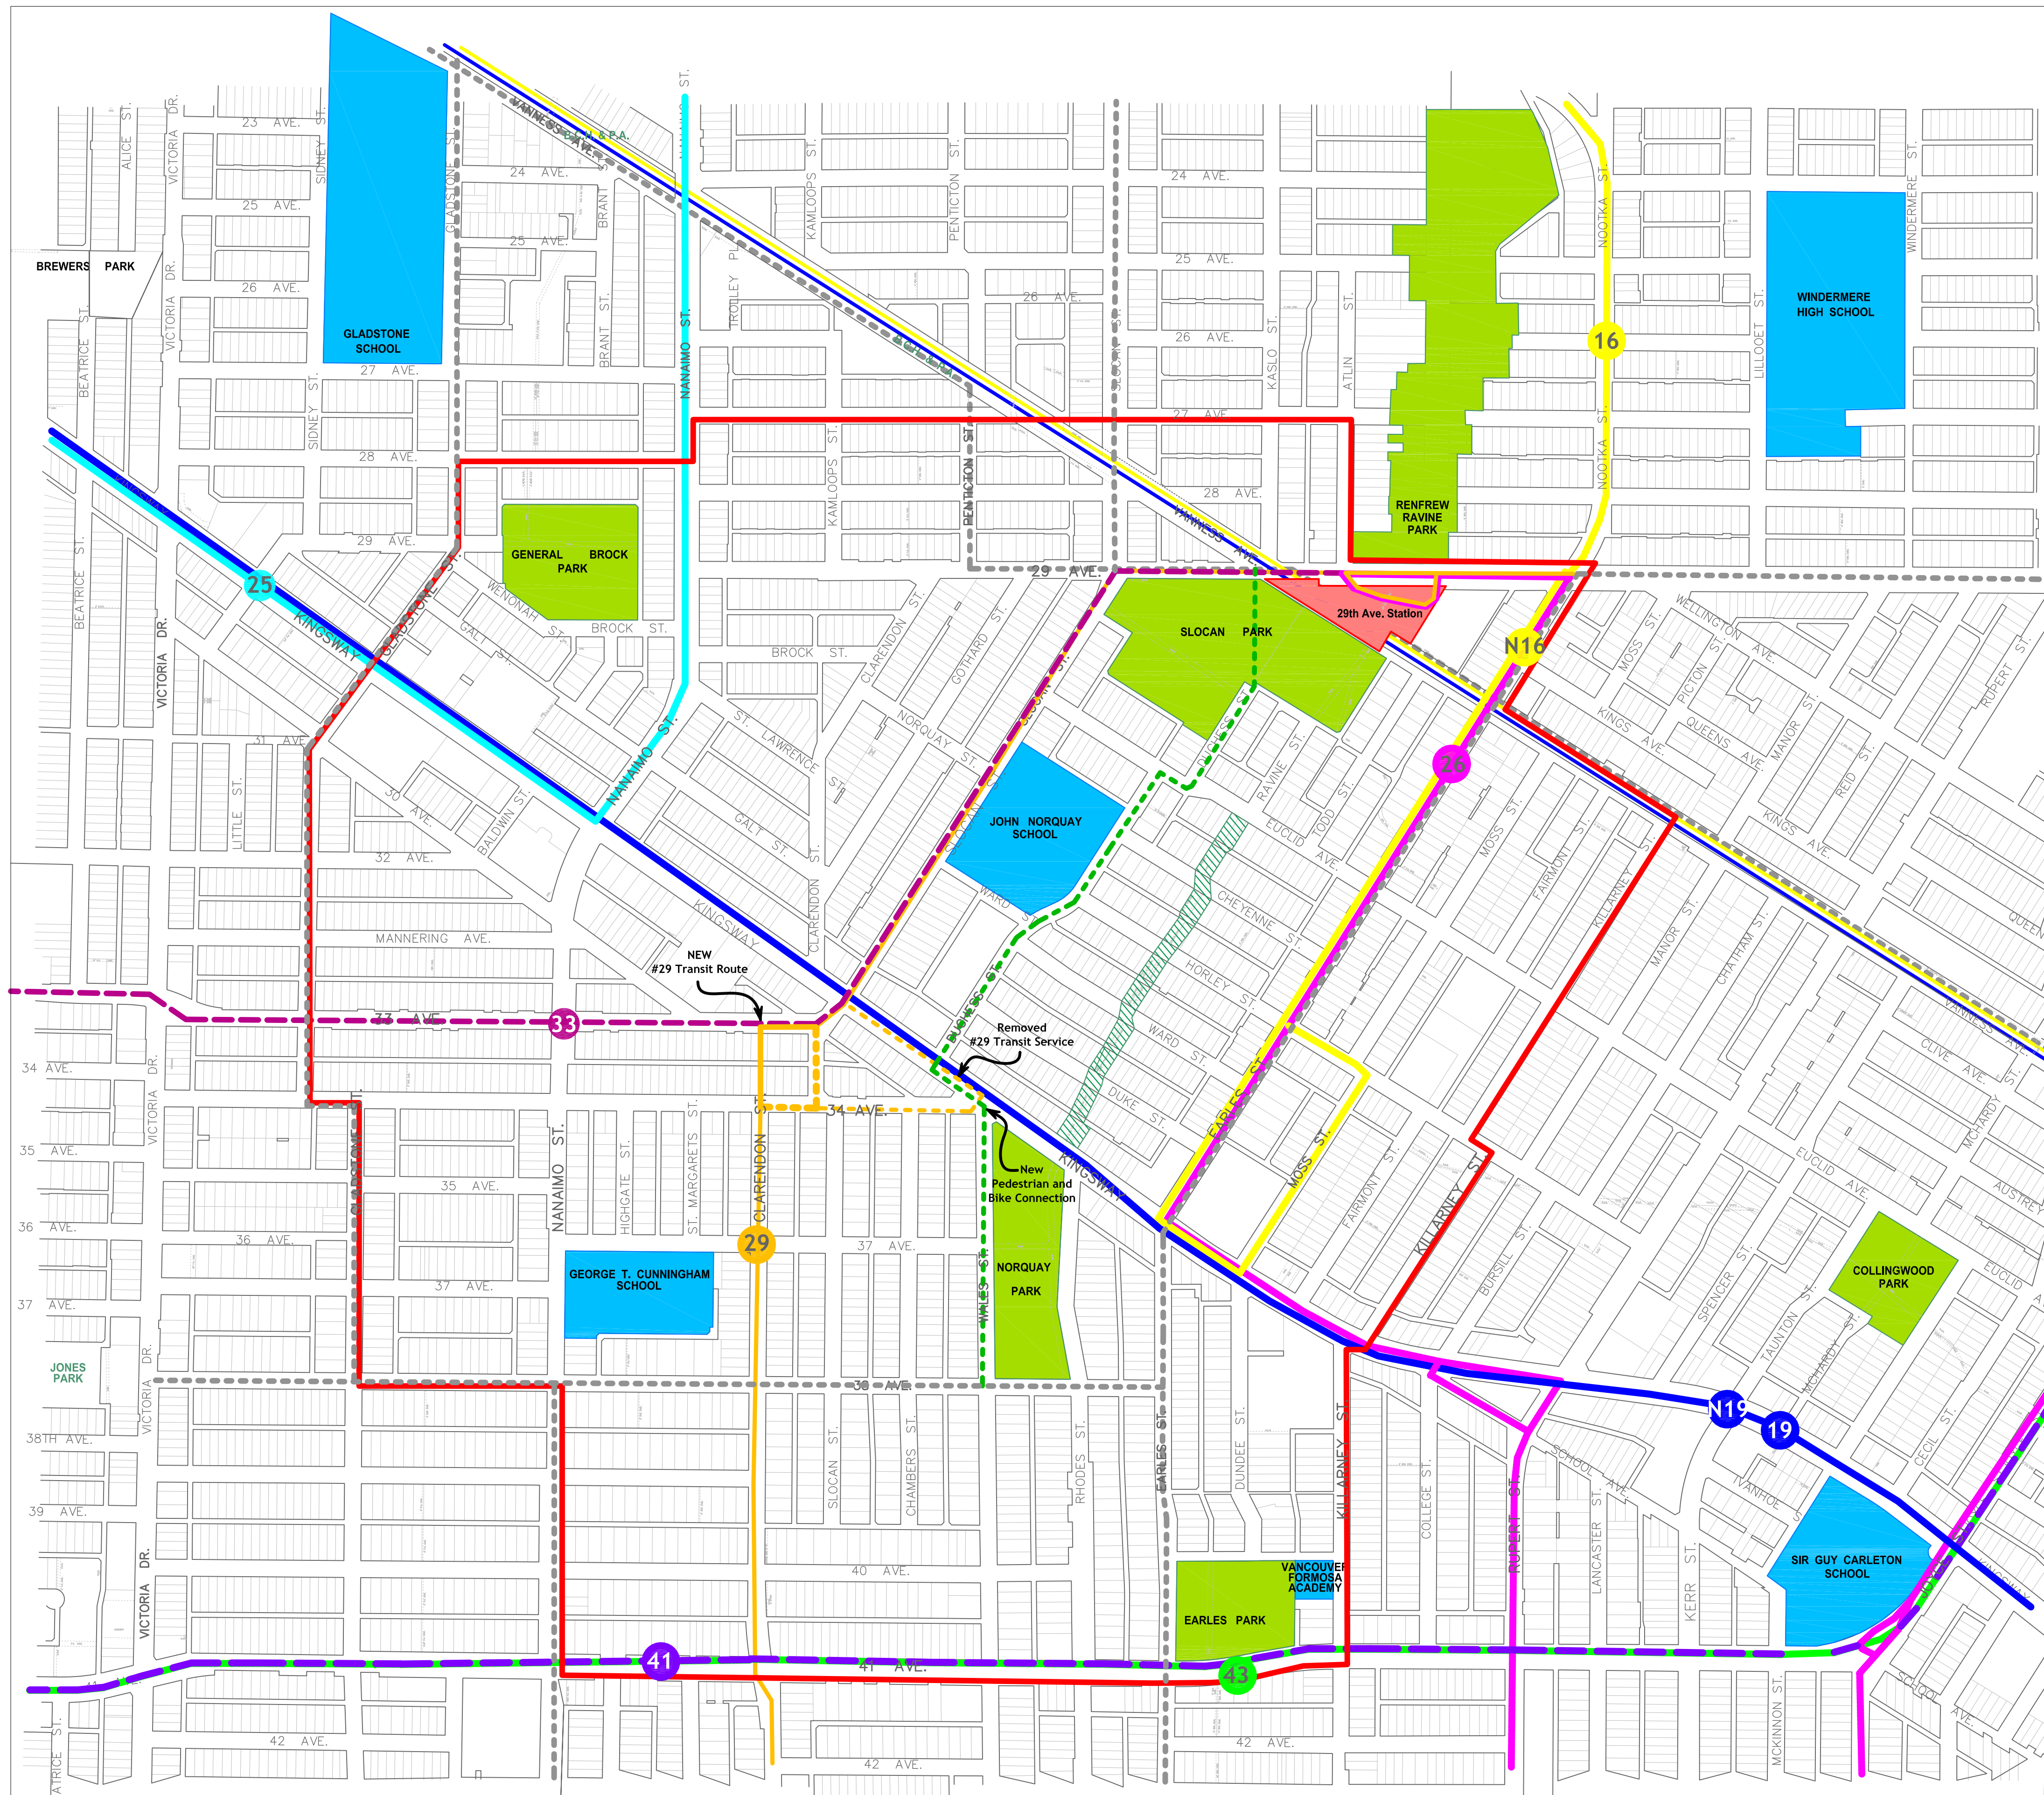

# Norquay Village Area Existing Bike Routes and Transit Service

- Gladstone St. Bike Route
- Slokan St. Bike Route
- Earles St. Bike Route
- Vanness Ave. Bike Route
- E. 38th Ave. Bike Route

- 16** 29th Avenue Station/  
Arbutus
- N16** Renfrew-Kingsway/  
Hastings NightBus
- 19** Stanley Park/ Metrotown
- N19** Surrey Central/  
Downtown NightBus
- 25** Brentwood Station/UBC
- 26** Joyce Station/  
29th Avenue Station
- 29** 29th Avenue Station/Elliott
- 33** UBC/  
29th Avenue Station
- 41** Joyce Station/  
Crown/UBC
- 43** Joyce Station/  
UBC
- Skytrain**