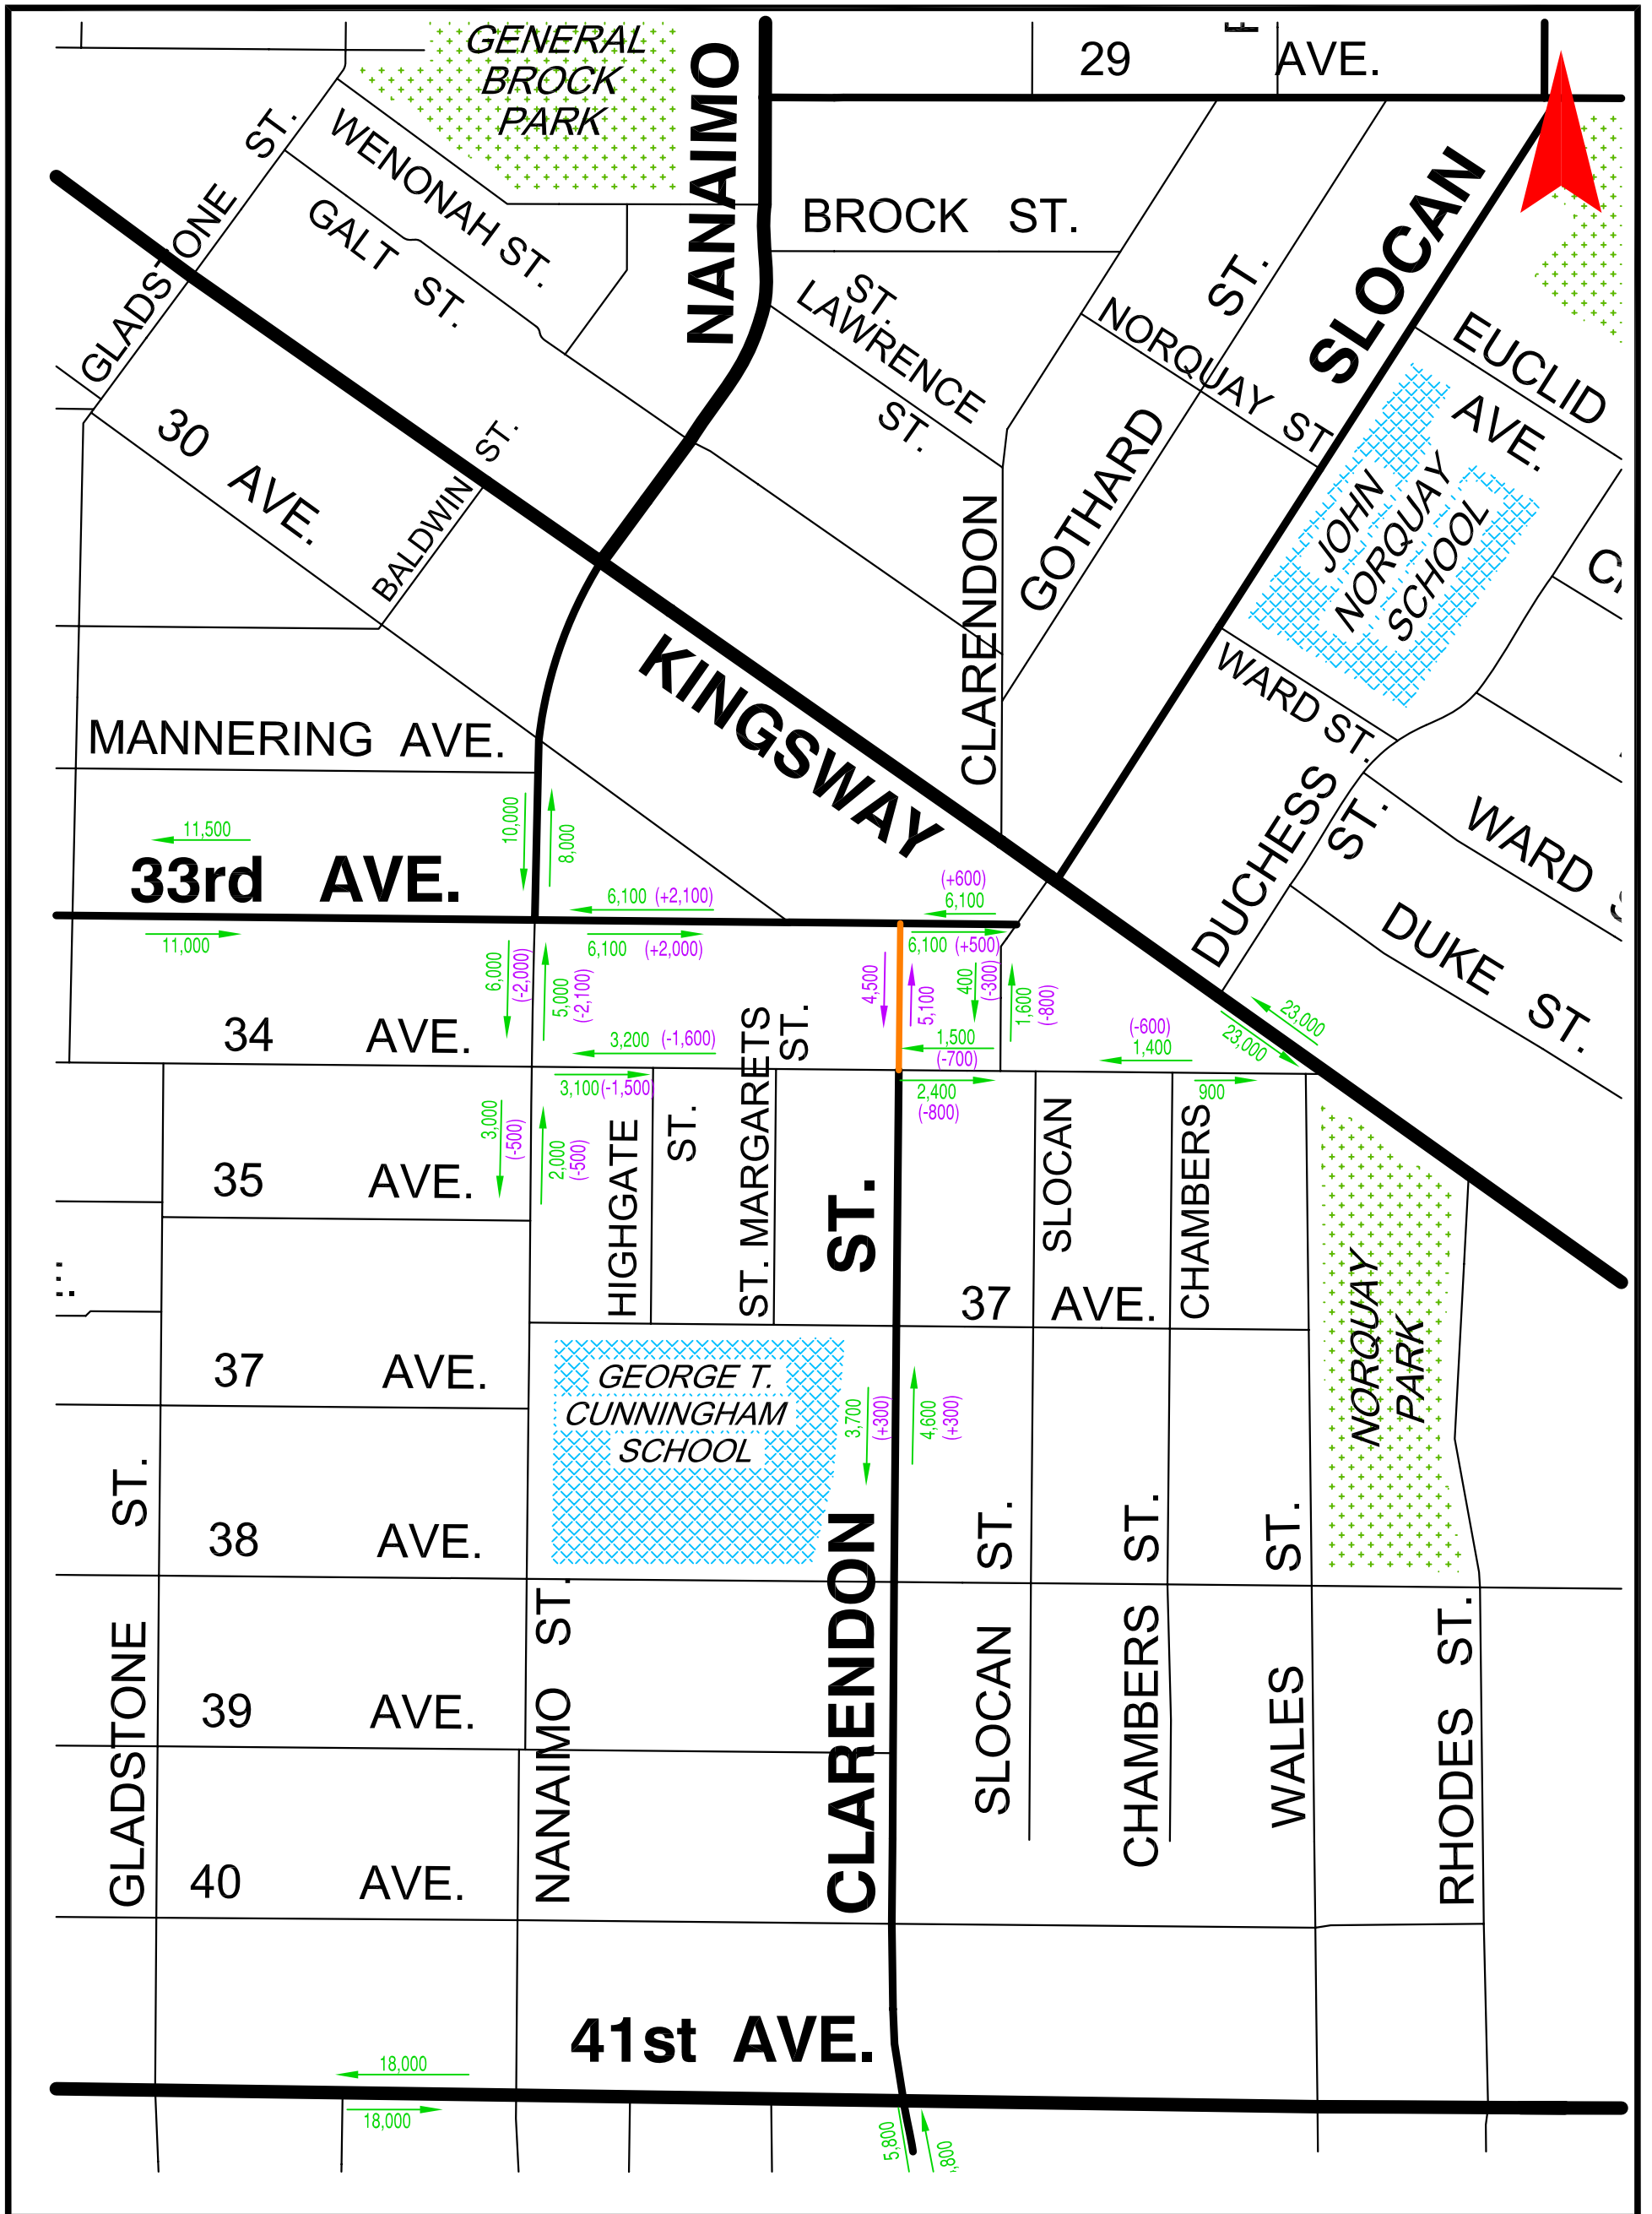

Clarendon Extension 24 Hr. Traffic Volume Counts

Legend

	Primary Arterial
	Secondary Arterial
	Clarendon Extension
	24-Hr. Vol. before Clarendon Extension
	Daily Vol. Change w/ Clarendon Extension