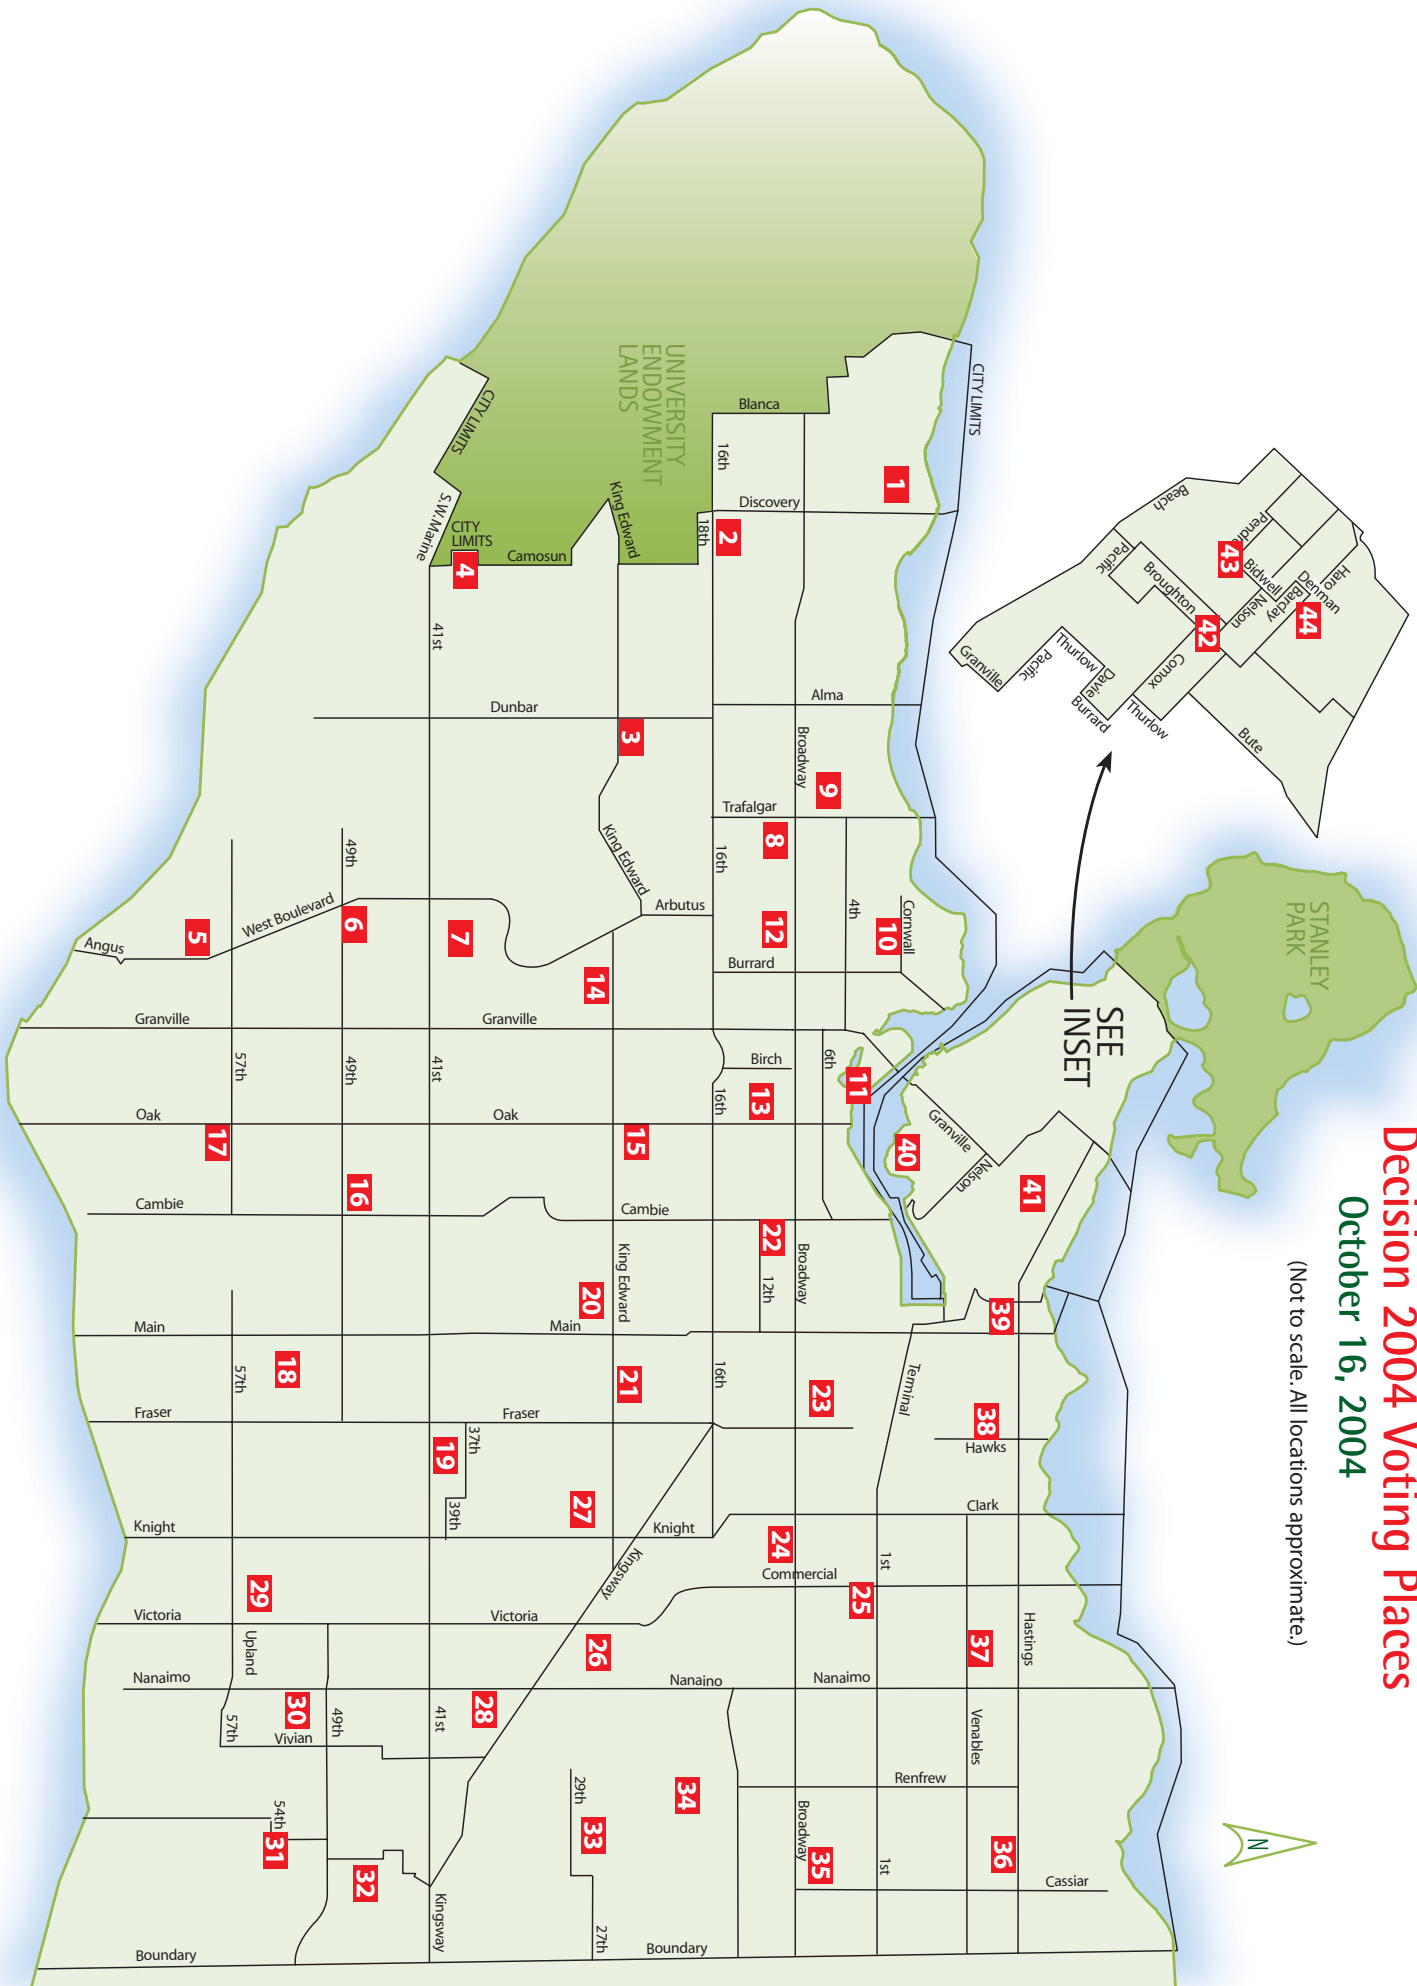

Decision 2004 Voting Places

October 16, 2004

(Not to scale. All locations approximate.)

Voting Places

No.	Facility Name	Facility Address	Cross Streets
1	West Point Grey Community Centre	4397 West 2nd Avenue	West 2nd between Trimble & Marine
2	Queen Elizabeth Elementary School	4102 West 16th Avenue	West 16th between Discovery & Camosun
3	Lord Kitchener Elementary School	4055 Blenheim Street	Blenheim between West 24th & King Edward
4	Southlands Elementary School	5351 Camosun Street	Camosun between West 37th & 39th
5	Dr. R. E. McKechnie Elementary School	7455 Maple Street	Maple between West 59th & 60th
6	Magee Secondary School	6360 Maple Street	Maple between West 47th & 48th
7	Quilchena Elementary School	5300 Maple Street	Maple between West 37th & 39th
8	Kitsilano Secondary School	2550 West 10th Avenue	West 10th between Trafalgar & Larch
9	General Gordon Elementary School	2896 West 6th Avenue	West 6th between Bayswater & Macdonald
10	Henry Hudson Elementary School	1551 Cypress Street	Cypress between Cornwall & York
11	False Creek Community Centre	1318 Cartwright Street	Granville Island, Cartwright east of Old Bridge
12	Tennyson Elementary School	1936 West 10th Avenue	West 10th between Maple & Cypress
13	L'Ecole Bilingue	1166 West 14th Avenue	West 14th between Alder & Spruce
14	Shaughnessy Elementary School	4250 Marguerite Street	Marguerite between King Edward & Nanton
15	Emily Carr Elementary School	4070 Oak Street	Oak between West 23rd & King Edward
16	Dr. Annie B. Jamieson Elementary School	6350 Tisdall Street	Tisdall between West 46th & 49th
17	Sir Wilfred Laurier Elementary School	7350 Laurel Street	Laurel between West 57th & 59th
18	John Henderson Elementary School	451 East 53rd Avenue	East 53rd between St. George & Prince Edward
19	Mackenzie Elementary School	960 East 39th Avenue	East 39th between Chester & Windsor
20	General Wolfe Elementary School	4251 Ontario Street	Ontario between West 26th & 27th
21	Sir Charles Tupper Secondary School	419 East 24th Avenue	East 24th between Prince Edward & Carolina
22	Vancouver City Hall	453 West 12th Avenue	West 12th between Cambie & Yukon
23	Mount Pleasant Elementary School	2300 Guelph Street	Guelph between East 7th & 8th
24	Queen Alexandra Elementary School	1300 East Broadway	East Broadway between Clark & Woodland
25	Queen Victoria Elementary School	1850 East 3rd Avenue	East 3rd between Commercial & Victoria
26	Gladstone Secondary School	4105 Gladstone Street	Gladstone between East 23rd & 27th
27	Sir Richard McBride Elementary School	1300 East 29th Avenue	East 29th between Culloden & Henry
28	George T. Cunningham Elementary School	2330 East 37th Avenue	East 37th between Nanaimo & Clarendon
29	David Thompson Secondary School	1755 East 55th Avenue	East 55th between Argyle & Commercial
30	Kingsford-Smith Elementary School	6901 Elliott Street	Elliott between East 51st & 54th
31	Captain James Cook Elementary School	3340 East 54th Avenue	East 54th between Doman & Brooks
32	MacCorkindale Elementary School	6100 Battison Street	Battison between East 45th & 47th
33	Windermere Secondary School	3155 East 27th Avenue	East 27th between Windermere & Lillooet
34	Nootka Elementary School	3375 Nootka Street	Nootka between East 17th & 19th
35	Thunderbird Elementary School	2325 Cassiar Street	Cassiar between East 7th & 8th
36	Dr. A. R. Lord Elementary School	555 Lillooet Street	Lillooet between East Pender & Turner
37	Templeton Secondary School	727 Templeton Drive	Templeton between Turner & Adanac
38	Lord Strathcona Elementary School	592 East Pender Street	East Pender between Jackson & Heatley
39	Carnegie Centre	401 Main Street	Main between Hastings & Pender
40	Elsie Roy Elementary School	150 Drake Street	Drake between Pacific & Marinaside
41	UBC Robson Square	800 Robson Street	Robson between Howe & Hornby
42	Gordon Neighbourhood House	1019 Broughton Street	Broughton between Nelson & Comox
43	Lord Roberts Elementary School	1100 Bidwell Street	Bidwell between Comox & Pendrell
44	King George Secondary School	1755 Barclay Street	Barclay between Denman & Cardero