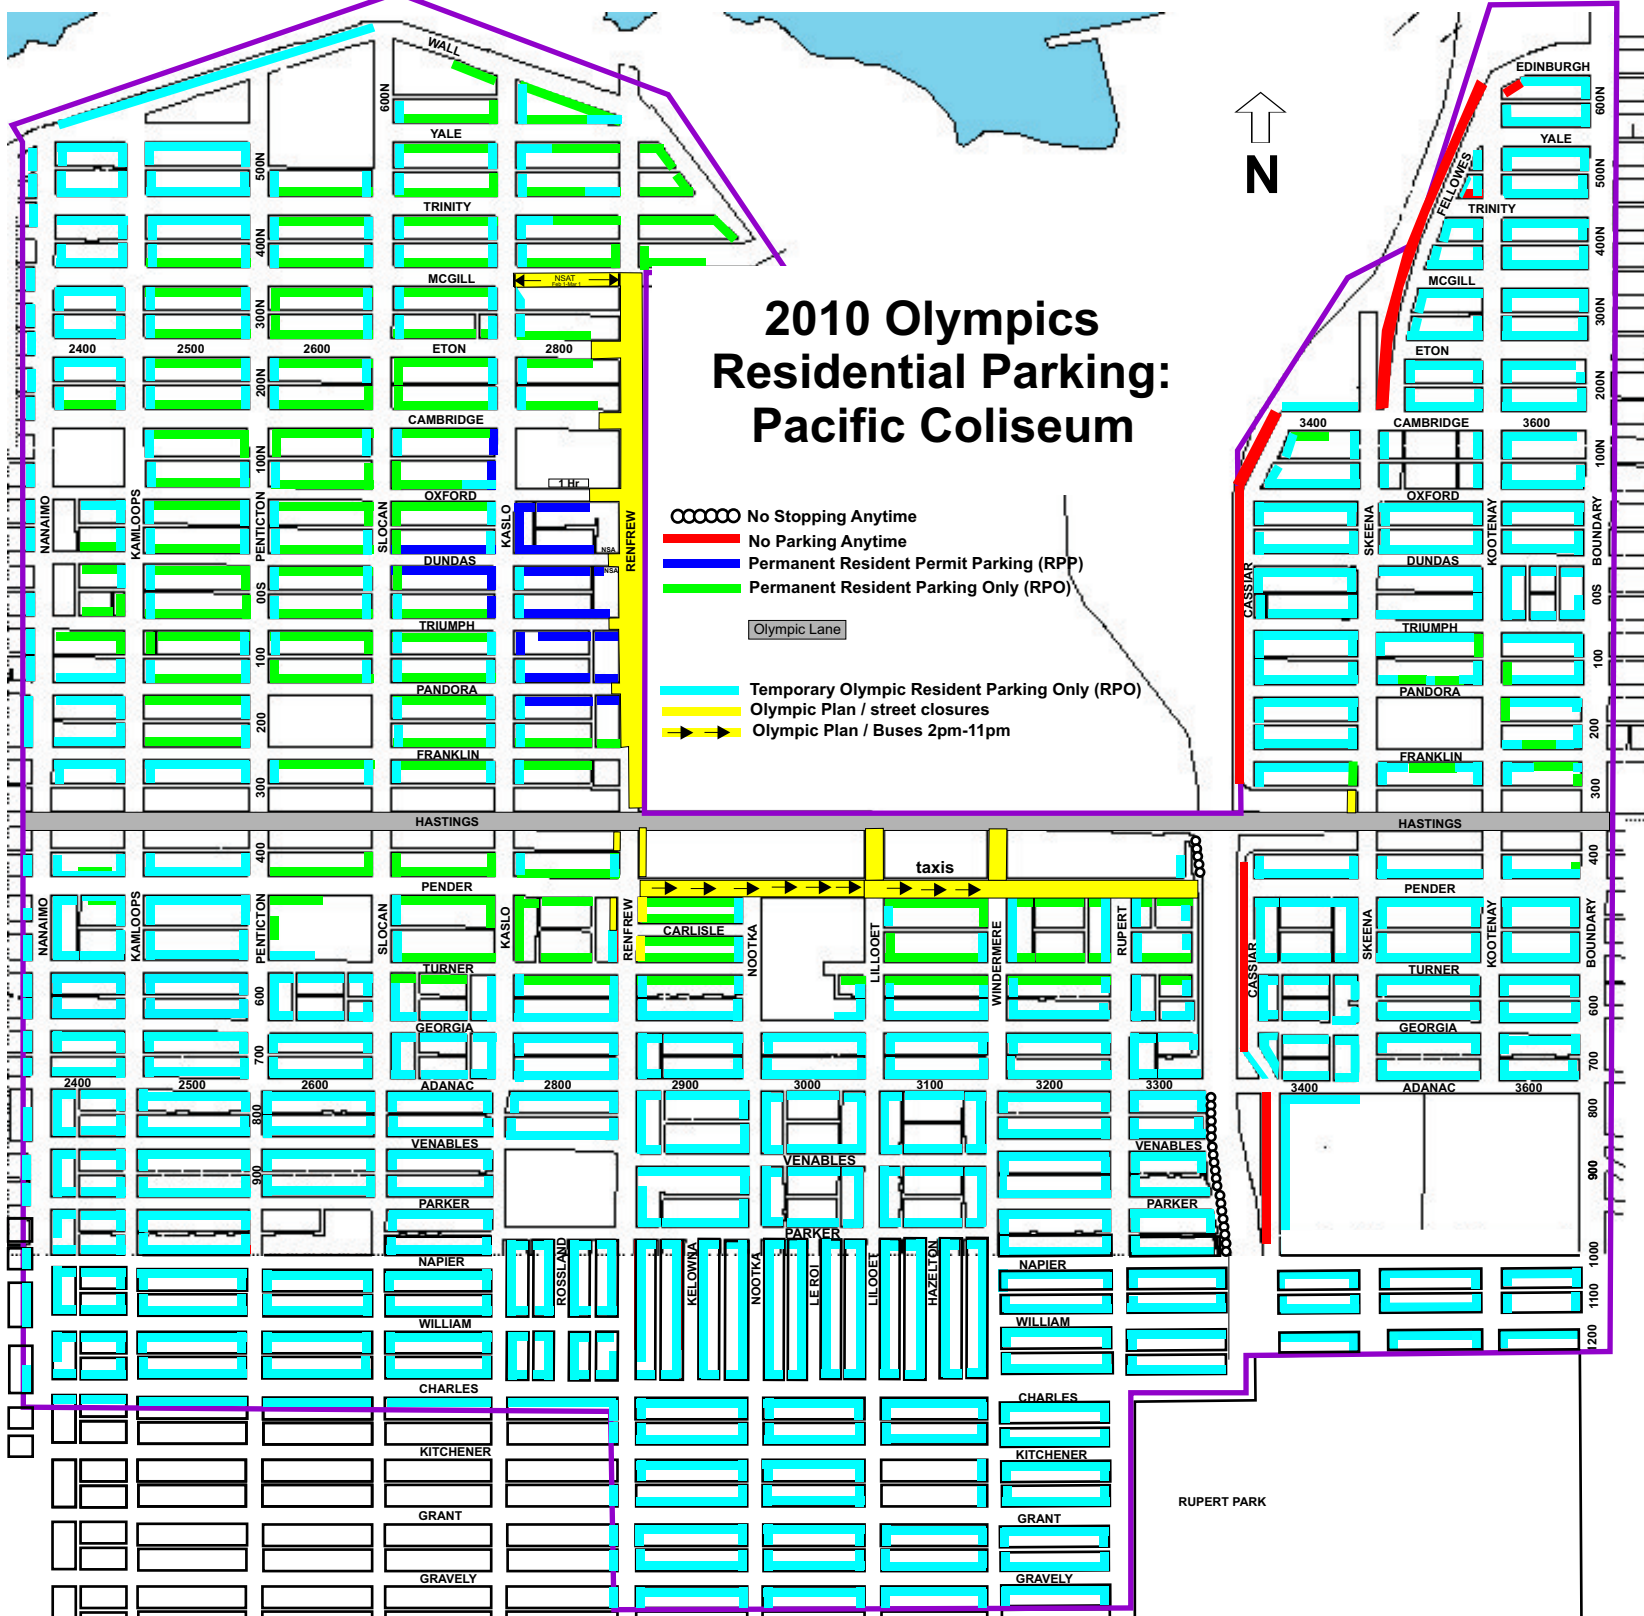

2010 Olympics Residential Parking: Pacific Coliseum

- No Stopping Anytime
- No Parking Anytime
- Permanent Resident Permit Parking (RPP)
- Permanent Resident Parking Only (RPO)
- Olympic Lane
- Temporary Olympic Resident Parking Only (RPO)
- Olympic Plan / street closures
- Olympic Plan / Buses 2pm-11pm

RUPERT PARK