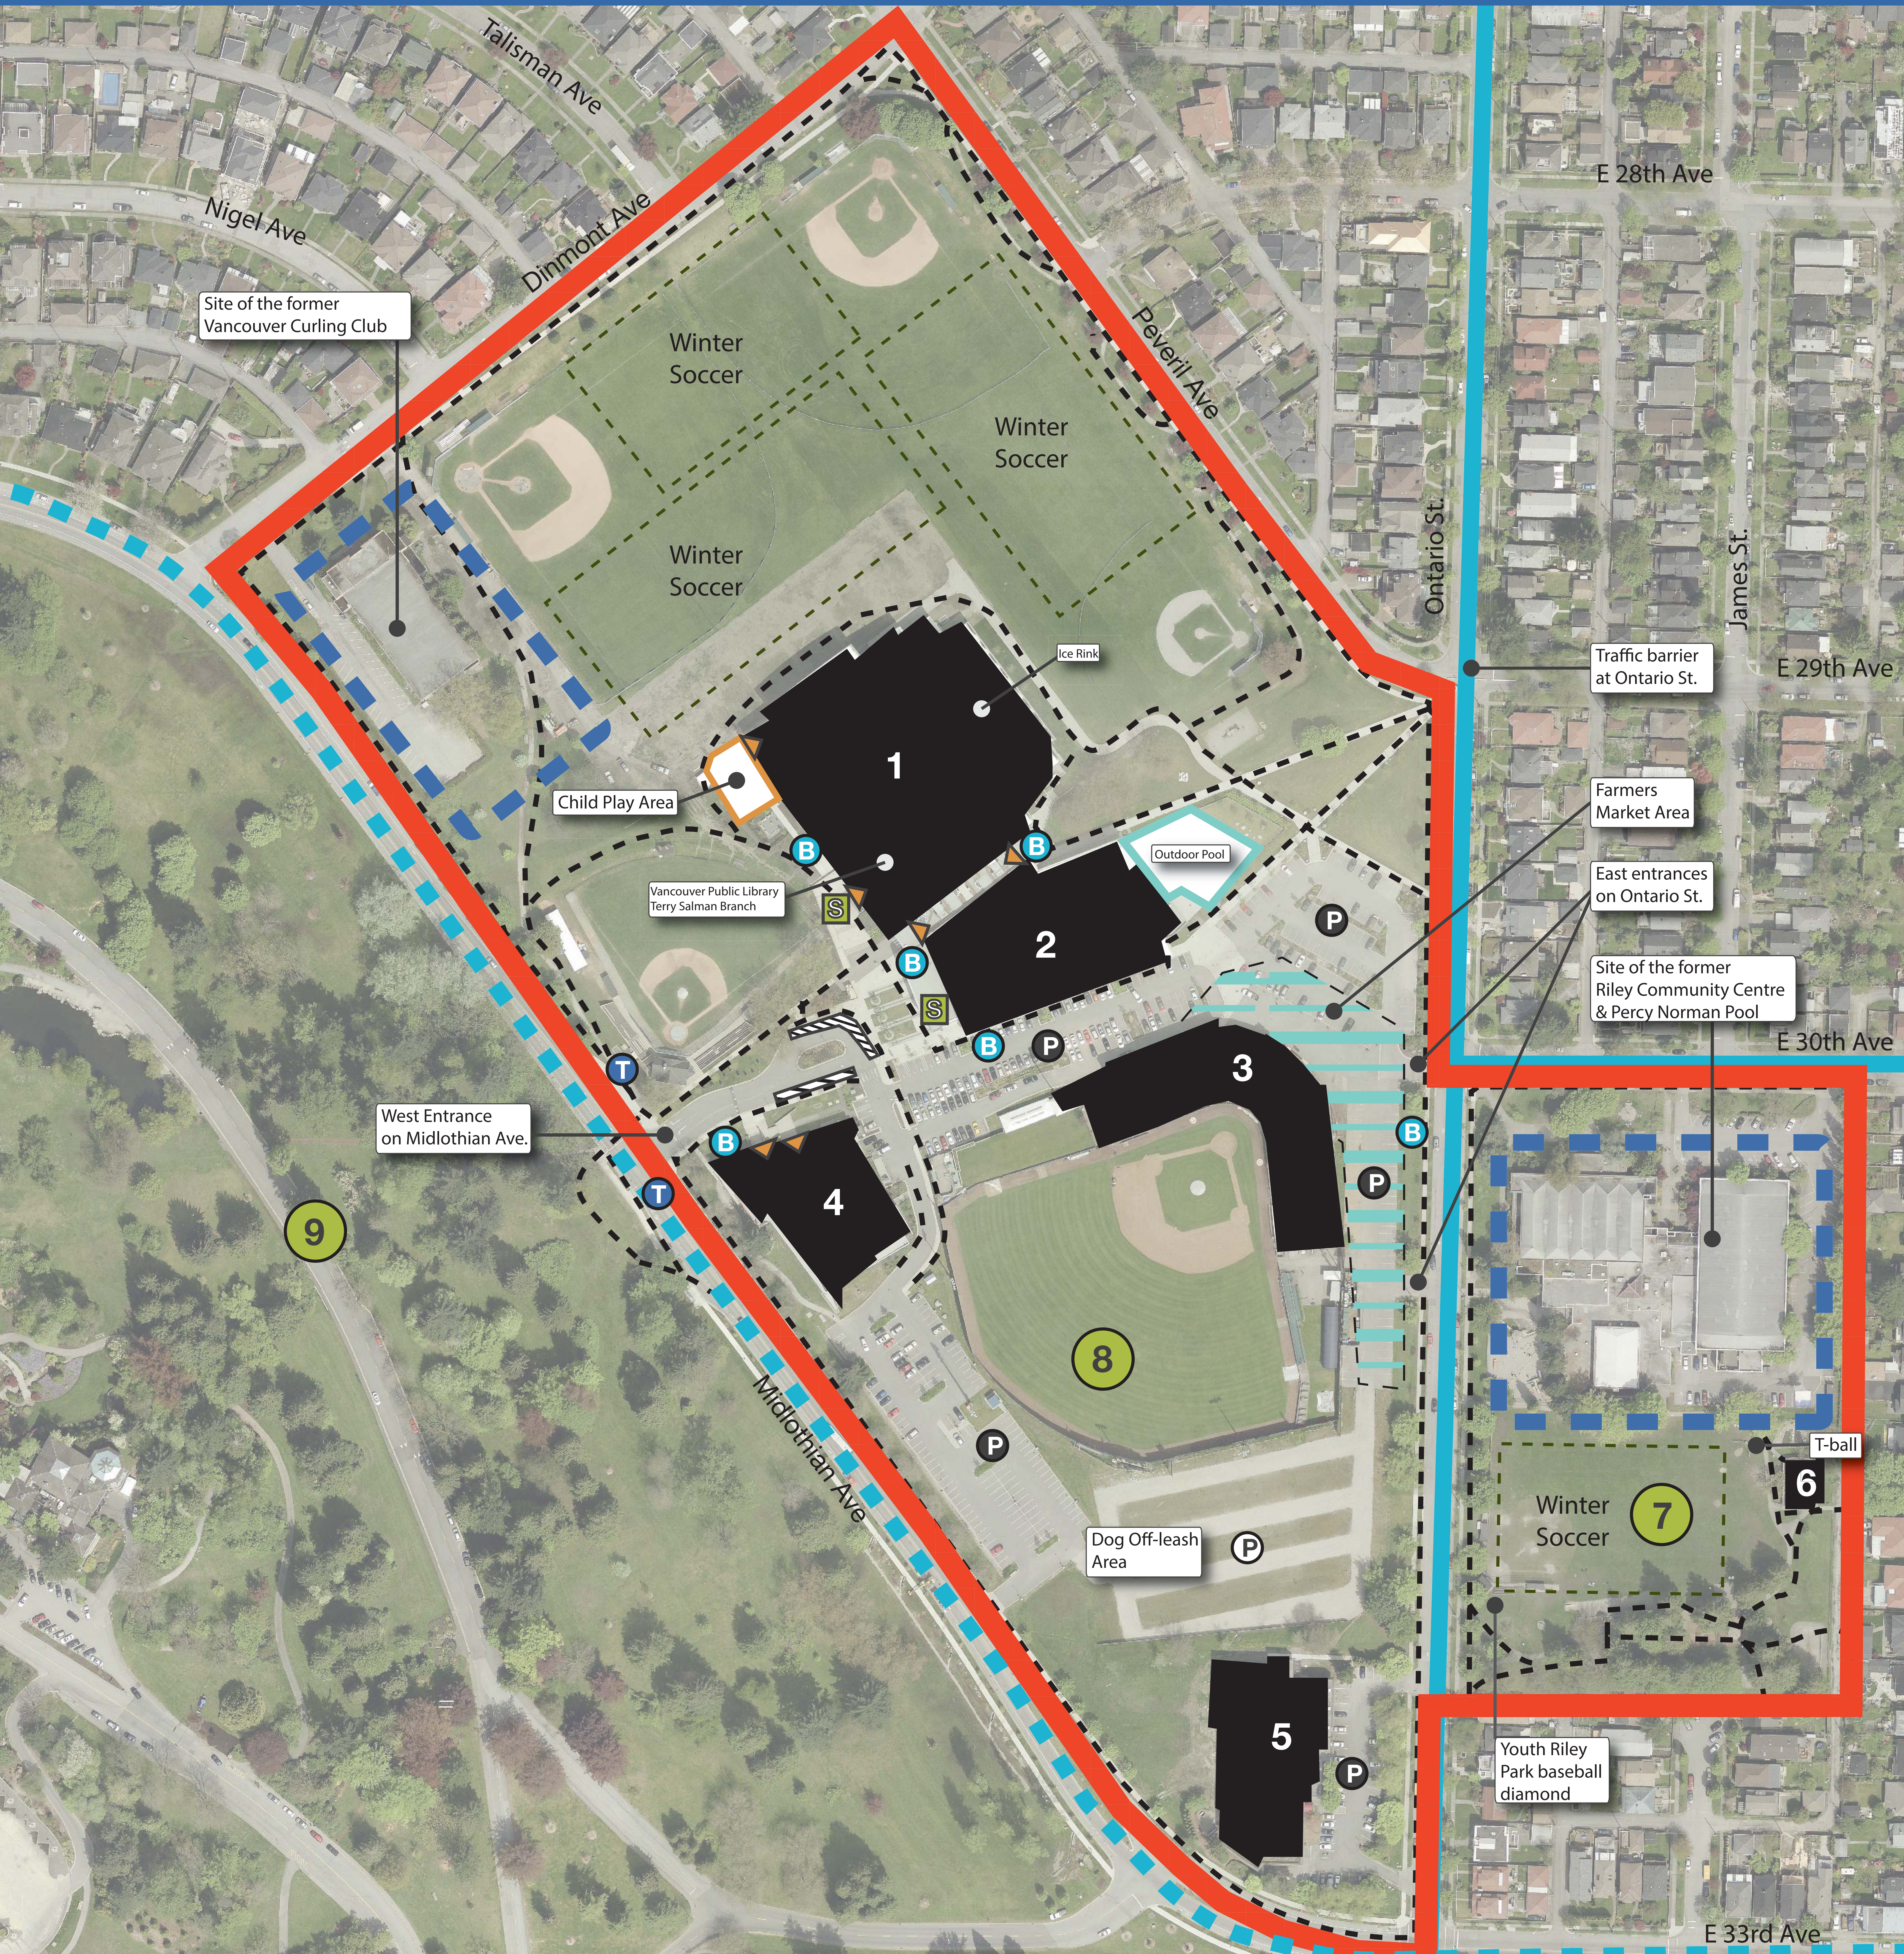

MAP OF EXISTING SITE

LEGEND

- █ SITE BOUNDARY
- █ IMPROVEMENT AREAS
- PEDESTRIAN WALKWAYS
- T TRANSIT STOPS
- ▲ BUILDING ENTRANCE
- S OUTDOOR SEATING

BUILDINGS

- 1 Hillcrest Centre
- 2 Aquatic Centre
- 3 Nat Bailey Stadium
- 4 Phoenix Gymnastics/
Pacific Indoors Bowls Club
- 5 Vancouver Raquets Club
- 6 Caretakers Building

PARKS

- 7 Riley Park
- 8 Hillcrest Park
- 9 Queen Elizabeth Park

CYCLING NETWORK

- █ Local Street Bikeways
- █ Painted Bike Lanes
- B Bike Parking

PARKING

- P Regular Parking
- P Part-time Parking
- Loading Zone
- Drop-off Zone