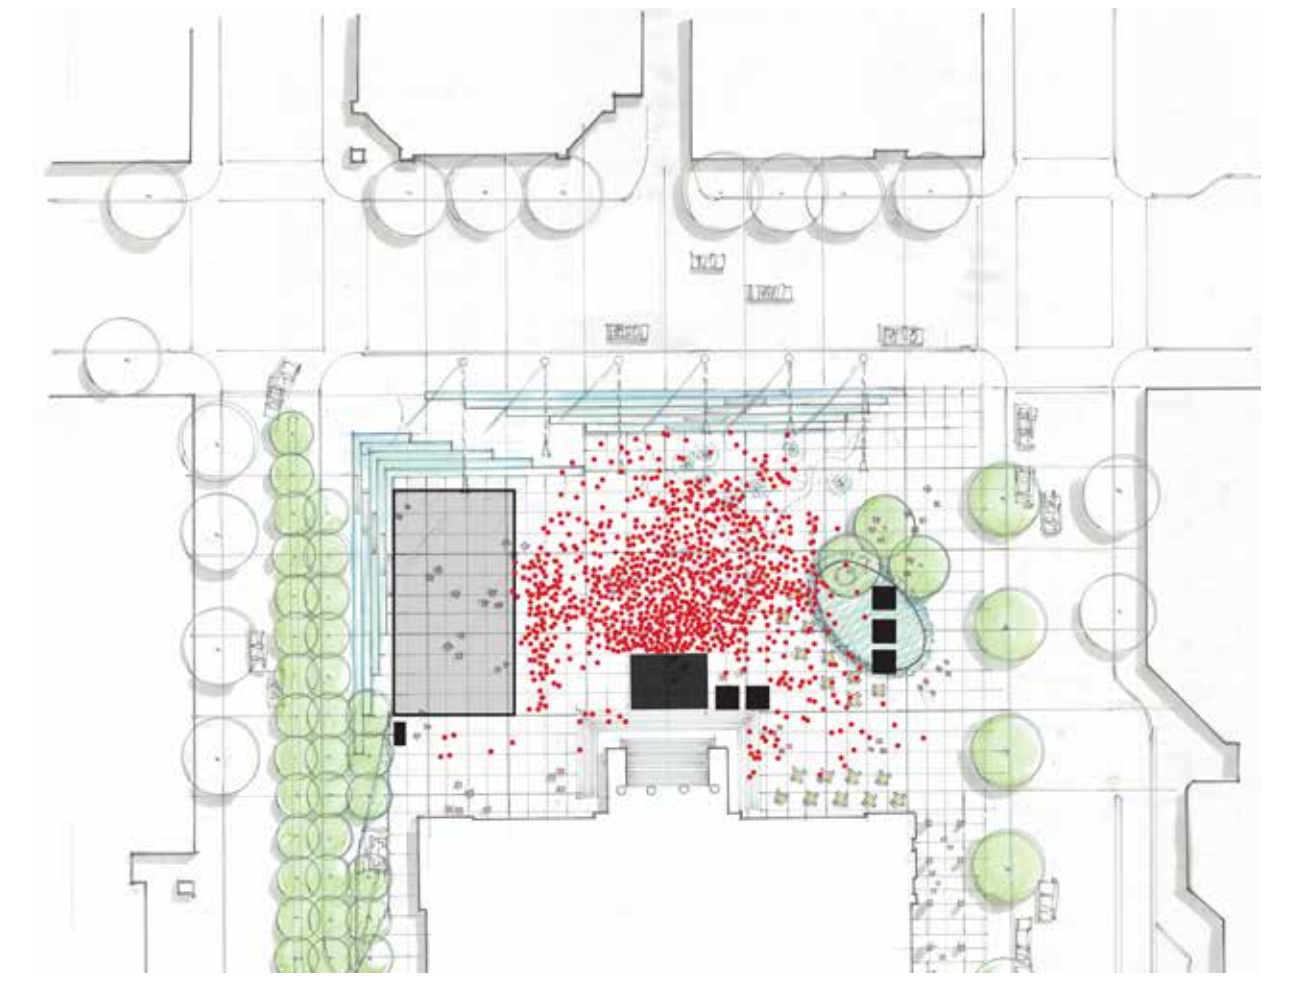

CONCEPT DESIGN - OPTION 2 - ACTIVE EDGE

VANCOUVER ART GALLERY NORTH PLAZA REDEVELOPMENT

PLAN

1:200

CONCEPT DESIGN - OPTION 2 - ACTIVE EDGE

VANCOUVER ART GALLERY NORTH PLAZA REDEVELOPMENT

THE BIG MOVES

- Allée (a double row of trees) of trees along Hornby Street
- Raised flat ground plane
- Stepped edges along Hornby and Georgia with ramp at corner
- Water feature along Georgia Street
- 'Smart Pole' lighting masts along Georgia Street ('Smart Pole' may incorporate lighting, sound, wifi, signage)
- Pavilion along Howe Street

PRECEDENT IMAGES

CONCEPT DESIGN - OPTION 2 - ACTIVE EDGE

VANCOUVER ART GALLERY NORTH PLAZA REDEVELOPMENT

AERIAL VIEW

PROGRAMMING

JAZZ FESTIVAL - SET-UP 1

JAZZ FESTIVAL - SET-UP 2

VOLLEYBALL TOURNAMENT

STREET LEVEL VIEW