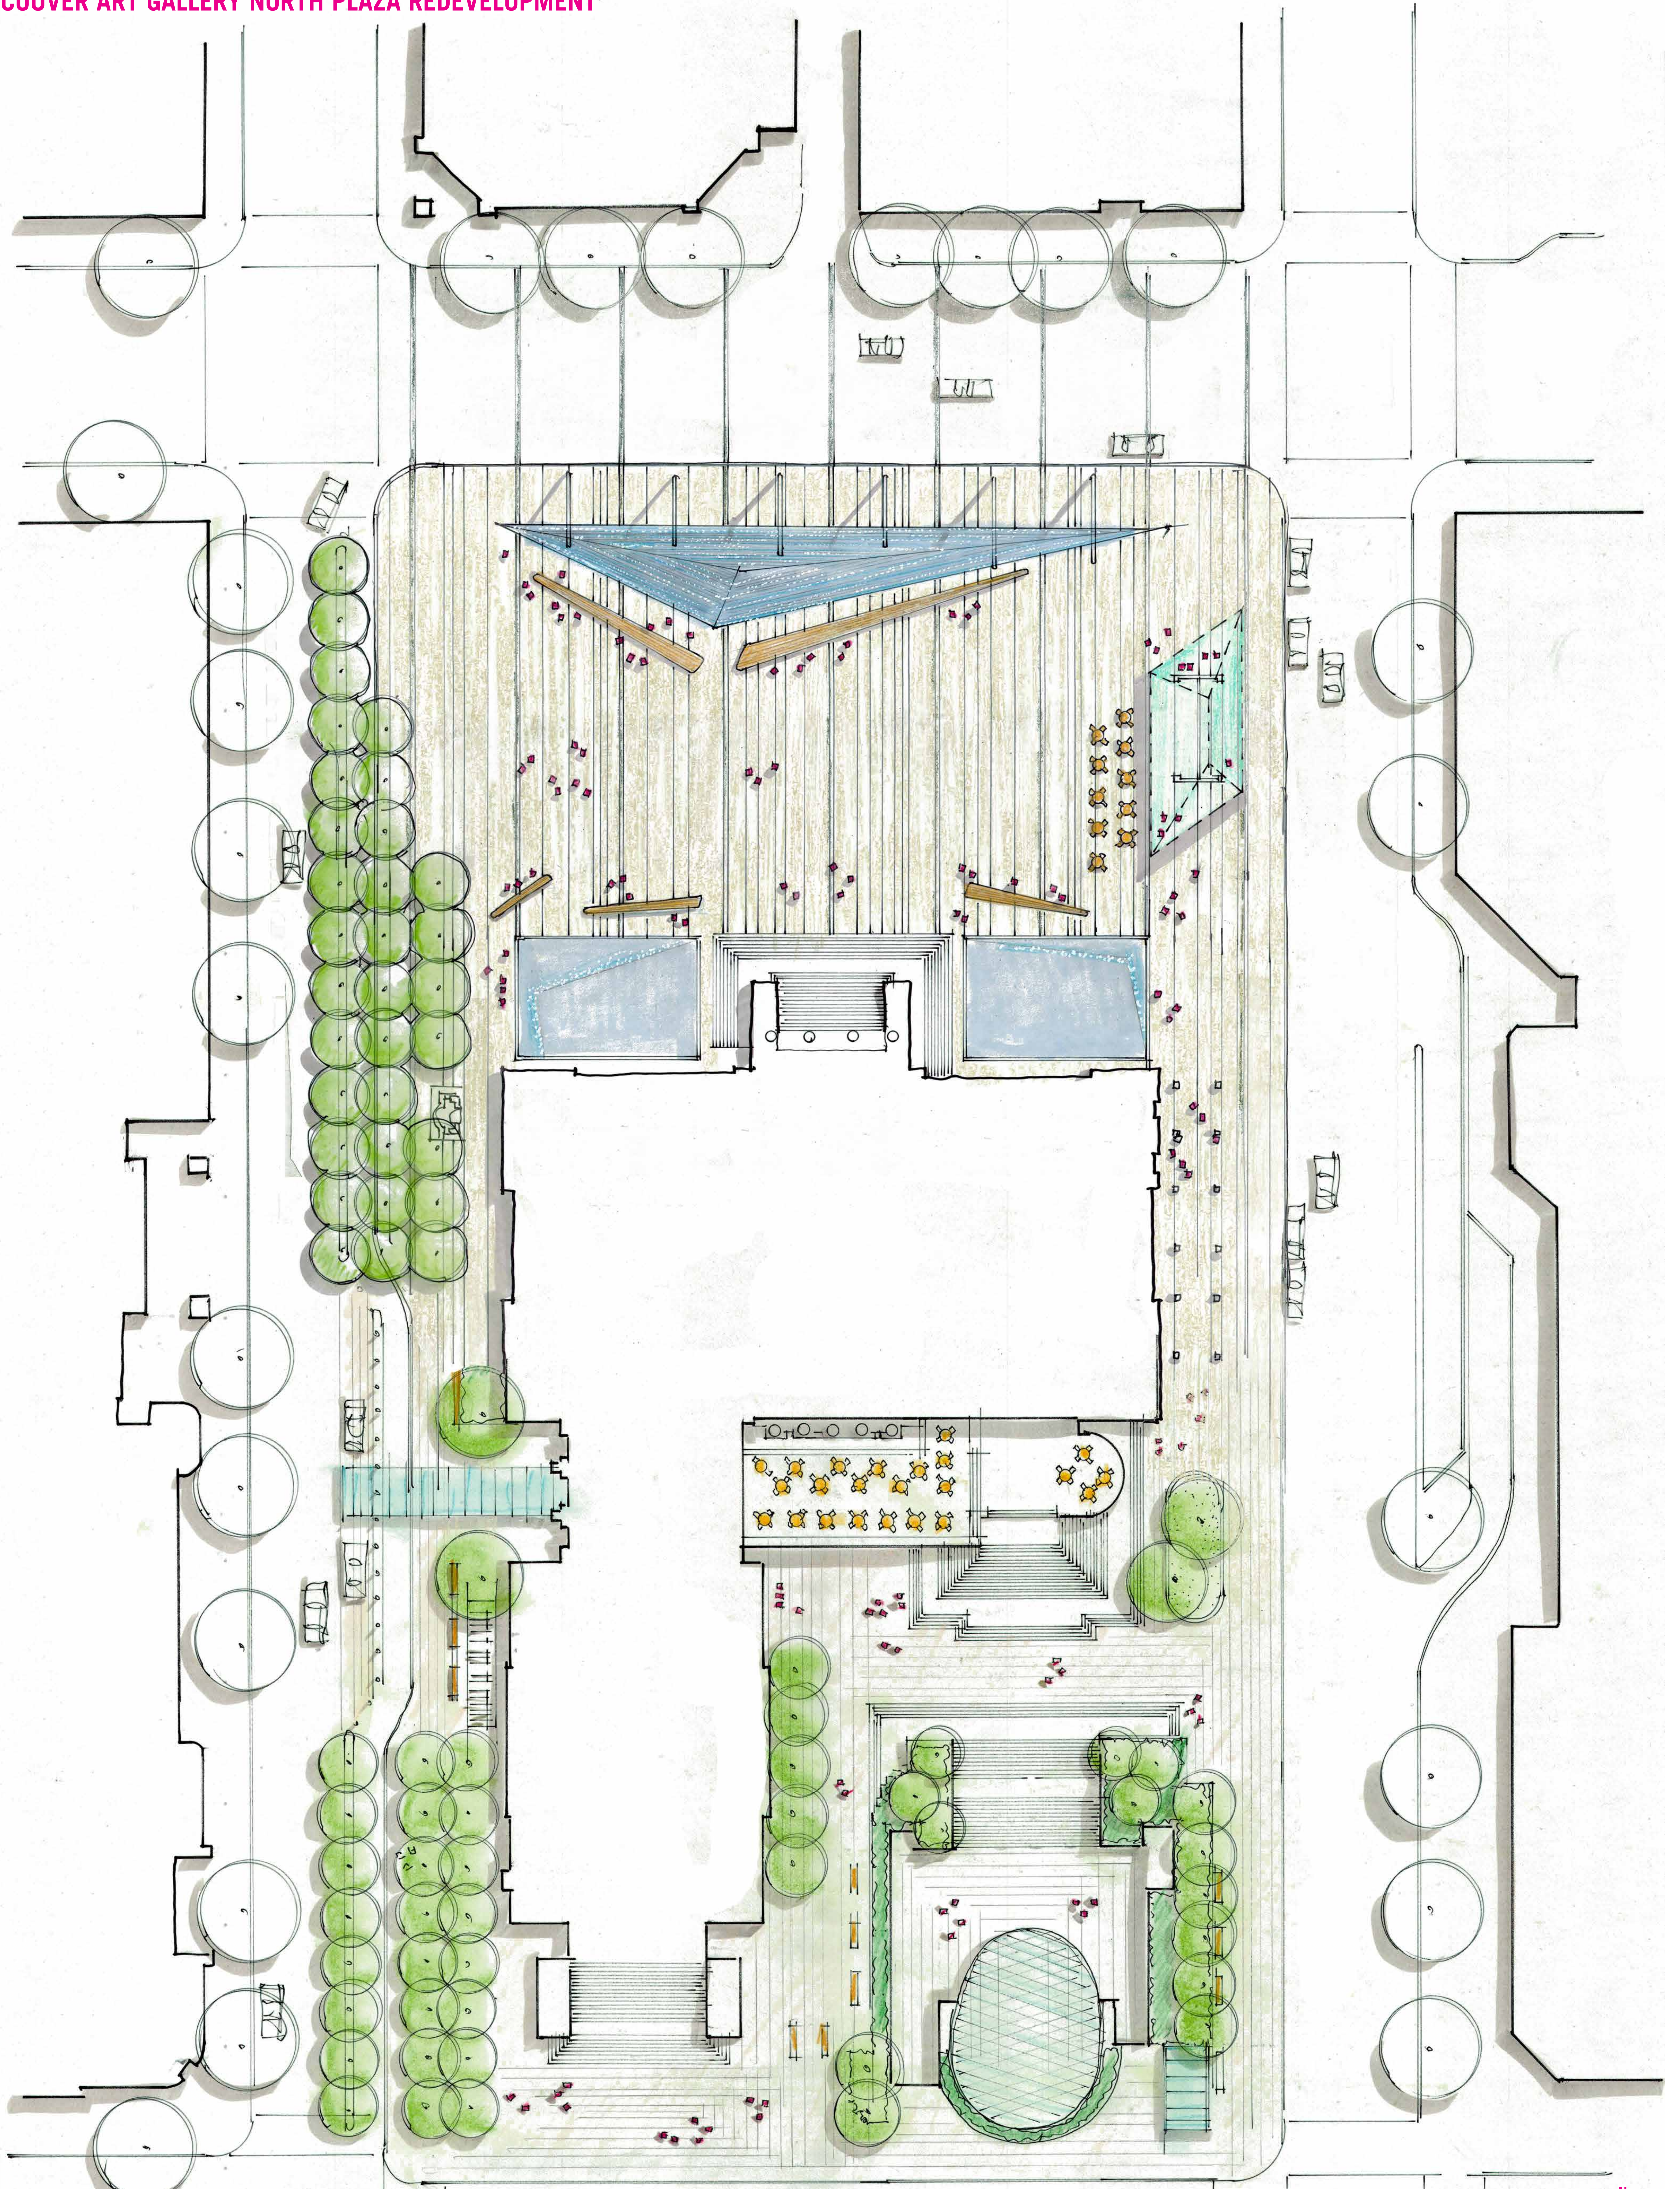

CONCEPT DESIGN - OPTION 2 - ACTIVE EDGE

VANCOUVER ART GALLERY NORTH PLAZA REDEVELOPMENT

PLAN

1:200

CONCEPT DESIGN - OPTION 2 - ACTIVE EDGE

VANCOUVER ART GALLERY NORTH PLAZA REDEVELOPMENT

THE BIG MOVES

- Allée (a double row of trees) of trees along Hornby Street
- Raised flat ground plane
- Stepped edges along Hornby and Georgia with ramp at corner
- Water feature along Georgia Street
- 'Smart Pole' lighting masts along Georgia Street ('Smart Pole' may incorporate lighting, sound, wifi, signage)
- Pavilion along Howe Street

PRECEDENT IMAGES

CONCEPT DESIGN - OPTION 2 - ACTIVE EDGE

VANCOUVER ART GALLERY NORTH PLAZA REDEVELOPMENT

AERIAL VIEW

PROGRAMMING

JAZZ FESTIVAL - SET-UP 1

JAZZ FESTIVAL - SET-UP 2

VOLLEYBALL TOURNAMENT

STREET LEVEL VIEW