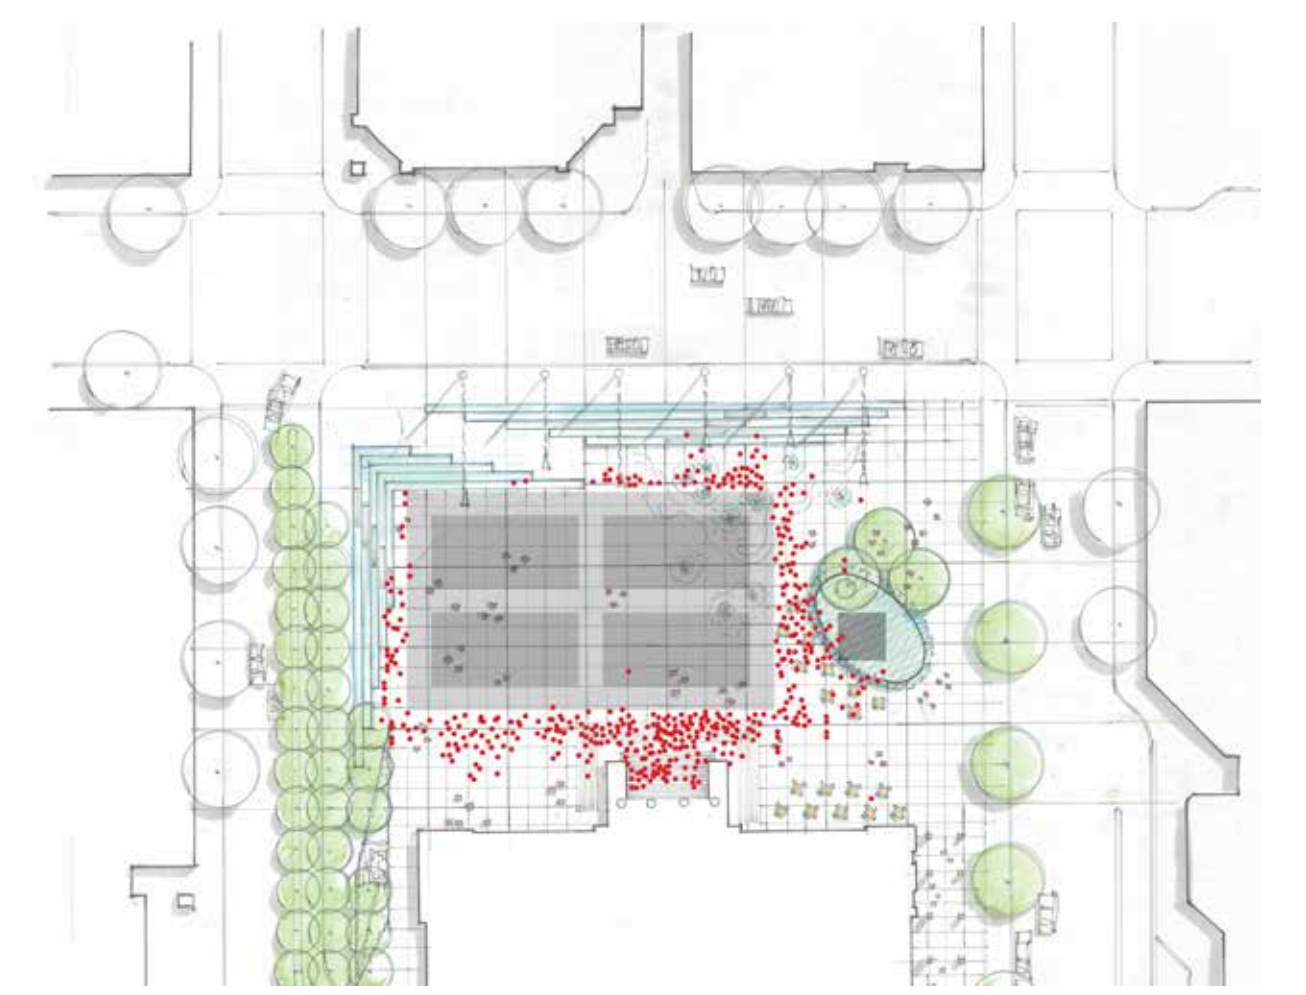

CONCEPT DESIGN - OPTION 2 - ACTIVE EDGE

VANCOUVER ART GALLERY NORTH PLAZA REDEVELOPMENT

PLAN

1:200

CONCEPT DESIGN - OPTION 2 - ACTIVE EDGE

VANCOUVER ART GALLERY NORTH PLAZA REDEVELOPMENT

THE BIG MOVES

- Allée (a double row of trees) of trees along Hornby Street
- Raised flat ground plane
- Stepped edges along Hornby and Georgia with ramp at corner
- Water feature along Georgia Street
- 'Smart Pole' lighting masts along Georgia Street ('Smart Pole' may incorporate lighting, sound, wifi, signage)
- Pavilion along Howe Street

PRECEDENT IMAGES

CONCEPT DESIGN - OPTION 2 - ACTIVE EDGE

VANCOUVER ART GALLERY NORTH PLAZA REDEVELOPMENT

AERIAL VIEW

PROGRAMMING

JAZZ FESTIVAL - SET-UP 1

JAZZ FESTIVAL - SET-UP 2

VOLLEYBALL TOURNAMENT

STREET LEVEL VIEW