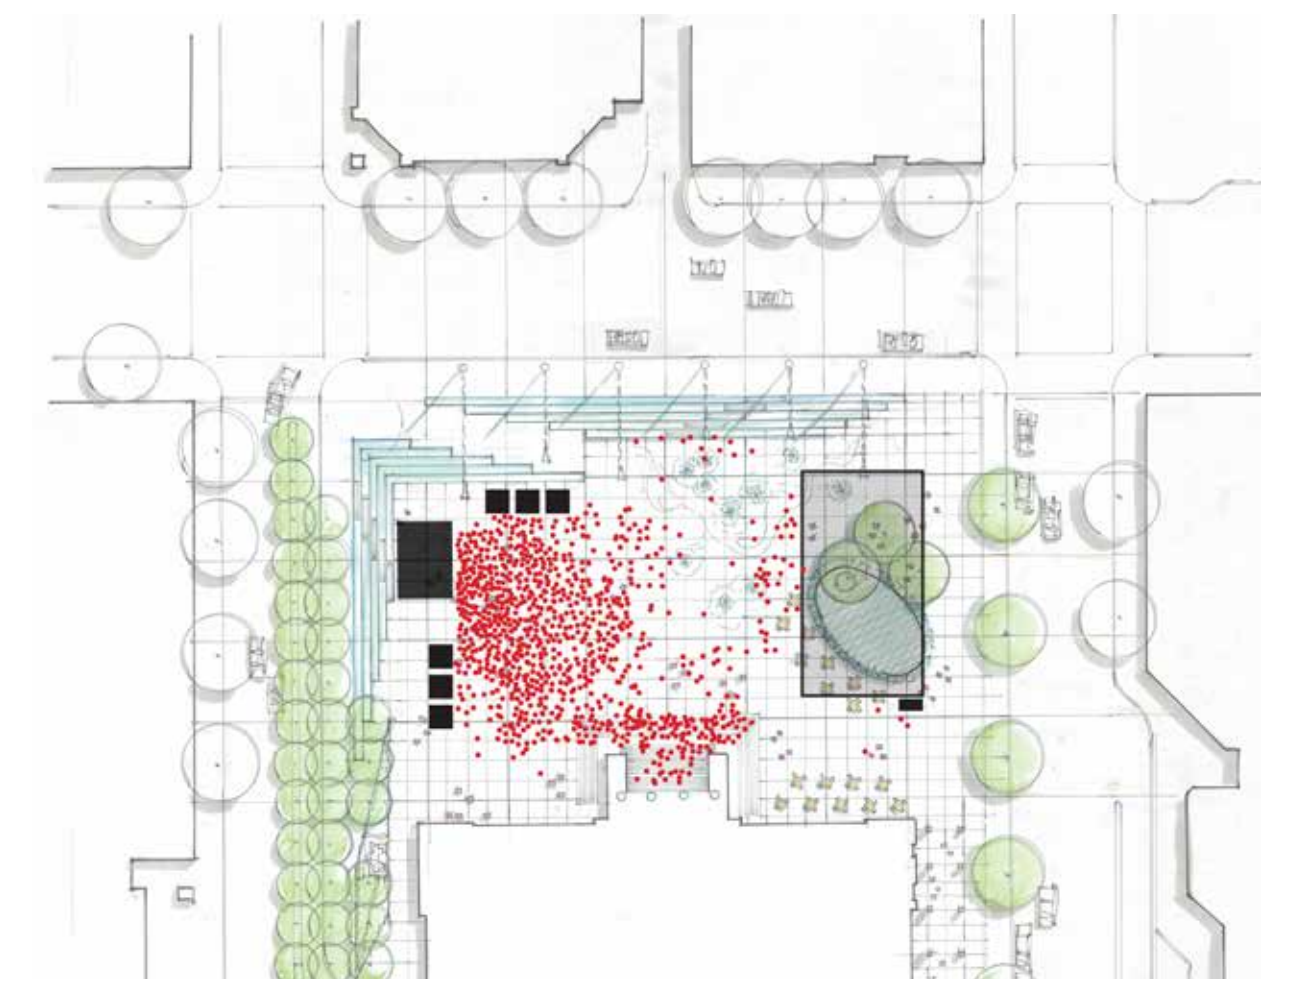

CONCEPT DESIGN - OPTION 2 - ACTIVE EDGE

VANCOUVER ART GALLERY NORTH PLAZA REDEVELOPMENT

PLAN

1:200

CONCEPT DESIGN - OPTION 2 - ACTIVE EDGE

VANCOUVER ART GALLERY NORTH PLAZA REDEVELOPMENT

THE BIG MOVES

- Allée (a double row of trees) of trees along Hornby Street
- Raised flat ground plane
- Stepped edges along Hornby and Georgia with ramp at corner
- Water feature along Georgia Street
- 'Smart Pole' lighting masts along Georgia Street ('Smart Pole' may incorporate lighting, sound, wifi, signage)
- Pavilion along Howe Street

PRECEDENT IMAGES

CONCEPT DESIGN - OPTION 2 - ACTIVE EDGE

VANCOUVER ART GALLERY NORTH PLAZA REDEVELOPMENT

AERIAL VIEW

PROGRAMMING

JAZZ FESTIVAL - SET-UP 1

JAZZ FESTIVAL - SET-UP 2

VOLLEYBALL TOURNAMENT

STREET LEVEL VIEW