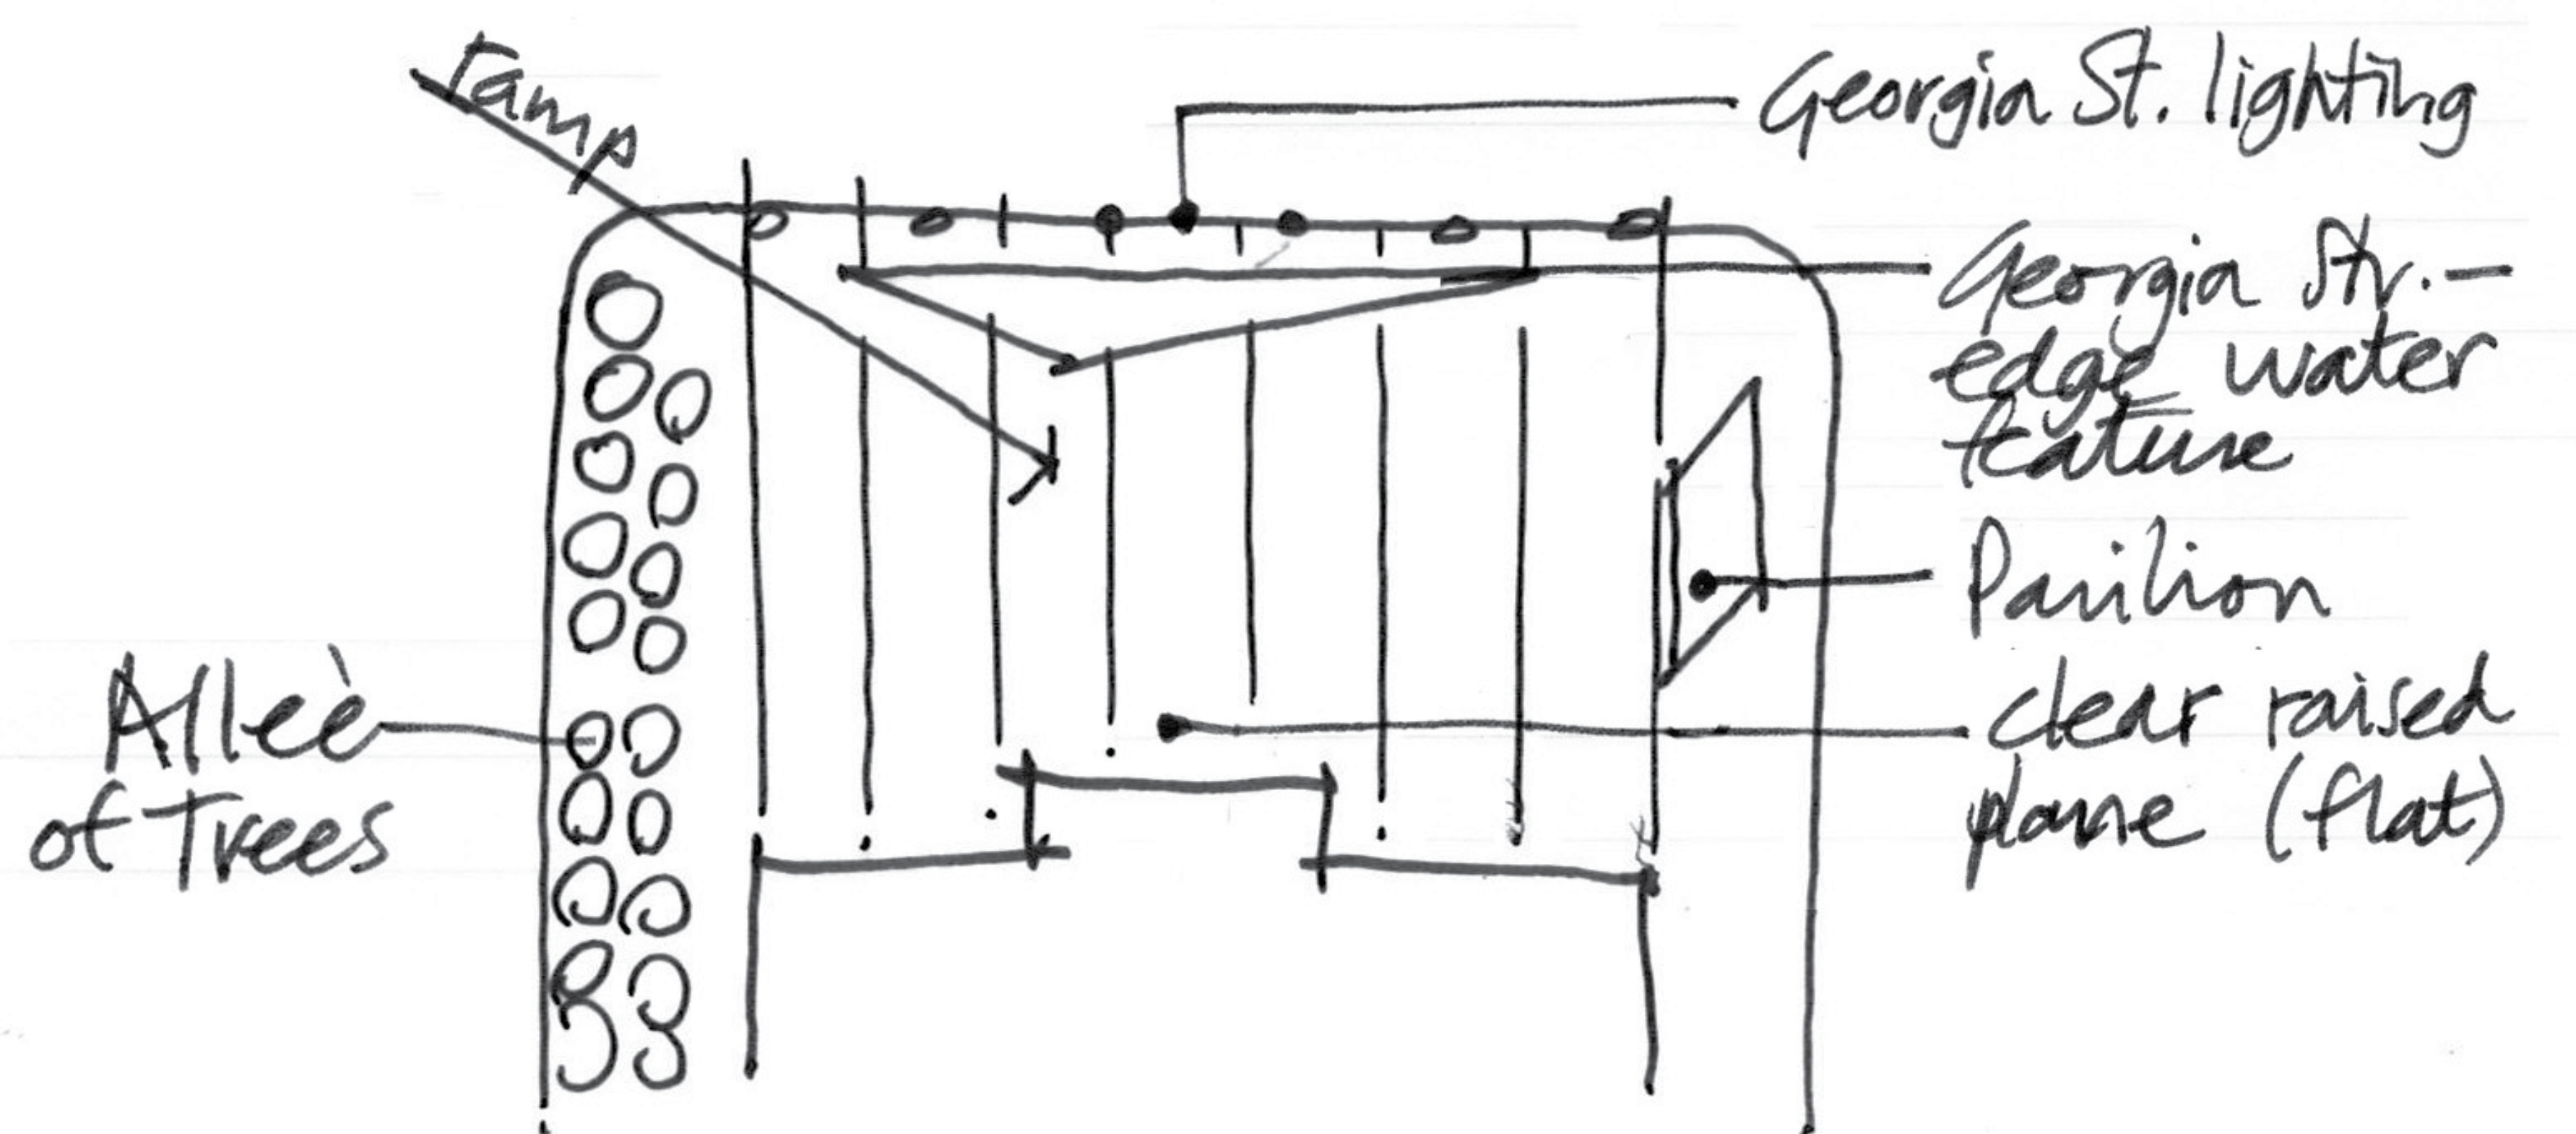

CONCEPT DESIGN - OPTION 2 - ACTIVE EDGE

VANCOUVER ART GALLERY NORTH PLAZA REDEVELOPMENT

PLAN

1:200

CONCEPT DESIGN - OPTION 2 - ACTIVE EDGE

VANCOUVER ART GALLERY NORTH PLAZA REDEVELOPMENT

THE BIG MOVES

- Allée (a double row of trees) of trees along Hornby Street
- Raised flat ground plane
- Stepped edges along Hornby and Georgia with ramp at corner
- Water feature along Georgia Street
- 'Smart Pole' lighting masts along Georgia Street ('Smart Pole' may incorporate lighting, sound, wifi, signage)
- Pavilion along Howe Street

PRECEDENT IMAGES

CONCEPT DESIGN - OPTION 2 - ACTIVE EDGE

VANCOUVER ART GALLERY NORTH PLAZA REDEVELOPMENT

AERIAL VIEW

PROGRAMMING

JAZZ FESTIVAL - SET-UP 1

JAZZ FESTIVAL - SET-UP 2

VOLLEYBALL TOURNAMENT

STREET LEVEL VIEW