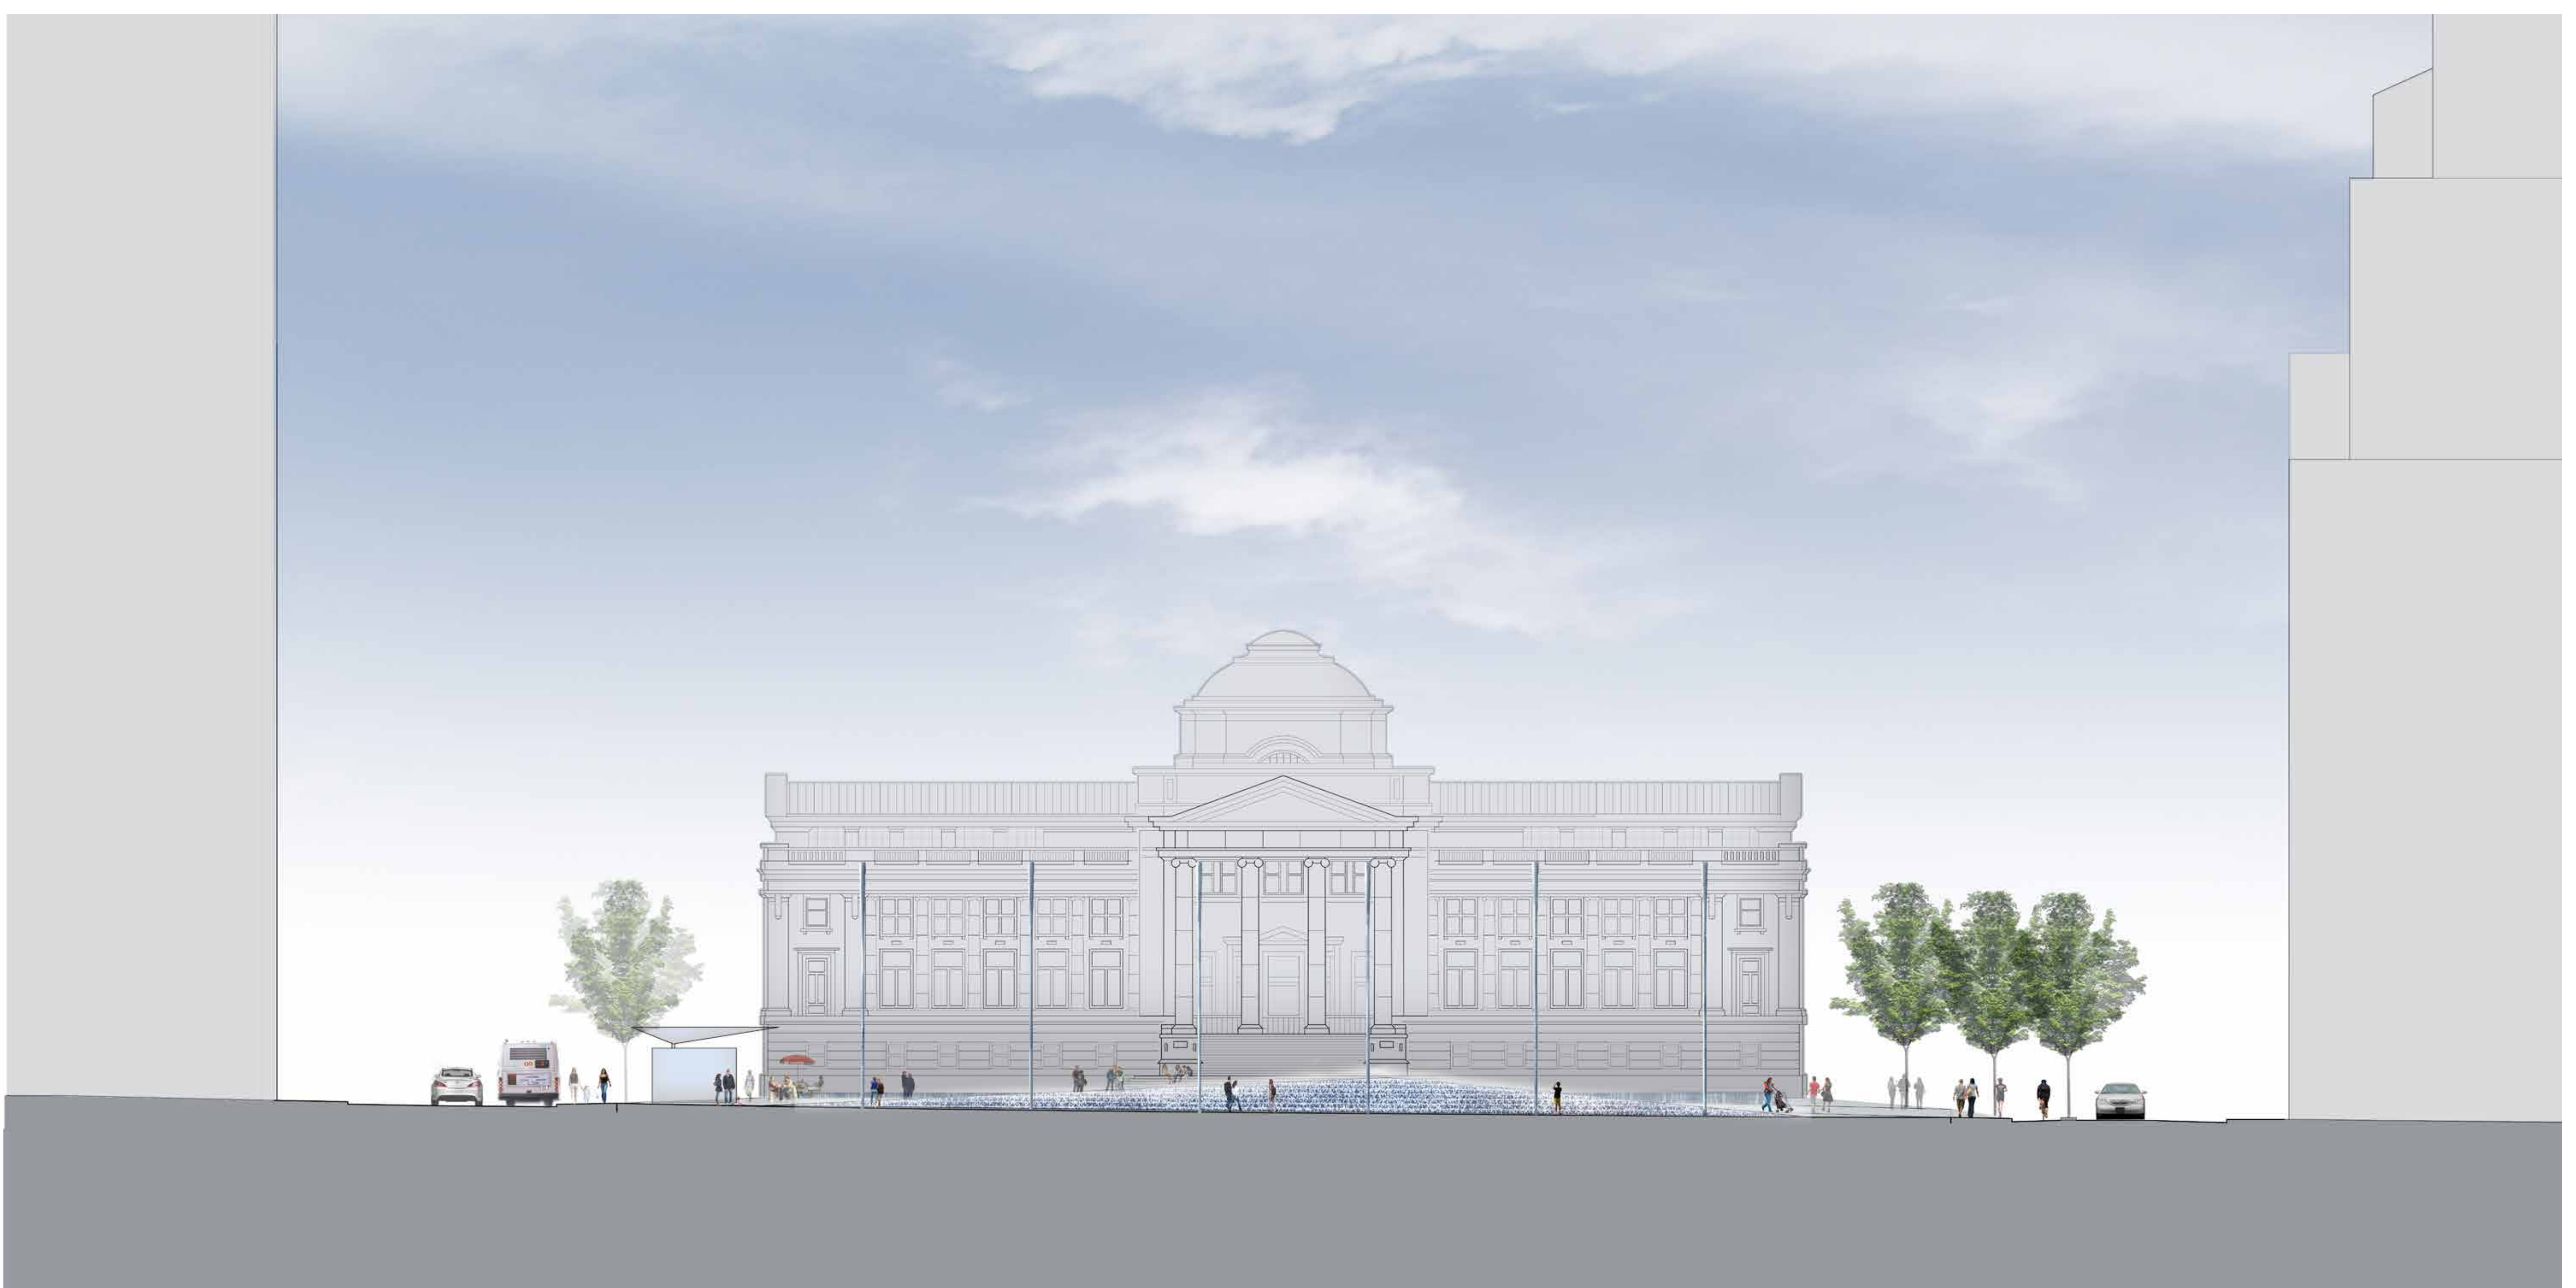

CONCEPT DESIGN - OPTION 2 - ACTIVE EDGE

VANCOUVER ART GALLERY NORTH PLAZA REDEVELOPMENT

PLAN

1:200

CONCEPT DESIGN - OPTION 2 - ACTIVE EDGE

VANCOUVER ART GALLERY NORTH PLAZA REDEVELOPMENT

THE BIG MOVES

- Allée (a double row of trees) of trees along Hornby Street
- Raised flat ground plane
- Stepped edges along Hornby and Georgia with ramp at corner
- Water feature along Georgia Street
- 'Smart Pole' lighting masts along Georgia Street ('Smart Pole' may incorporate lighting, sound, wifi, signage)
- Pavilion along Howe Street

PRECEDENT IMAGES

CONCEPT DESIGN - OPTION 2 - ACTIVE EDGE

VANCOUVER ART GALLERY NORTH PLAZA REDEVELOPMENT

AERIAL VIEW

PROGRAMMING

JAZZ FESTIVAL - SET-UP 1

JAZZ FESTIVAL - SET-UP 2

VOLLEYBALL TOURNAMENT

STREET LEVEL VIEW