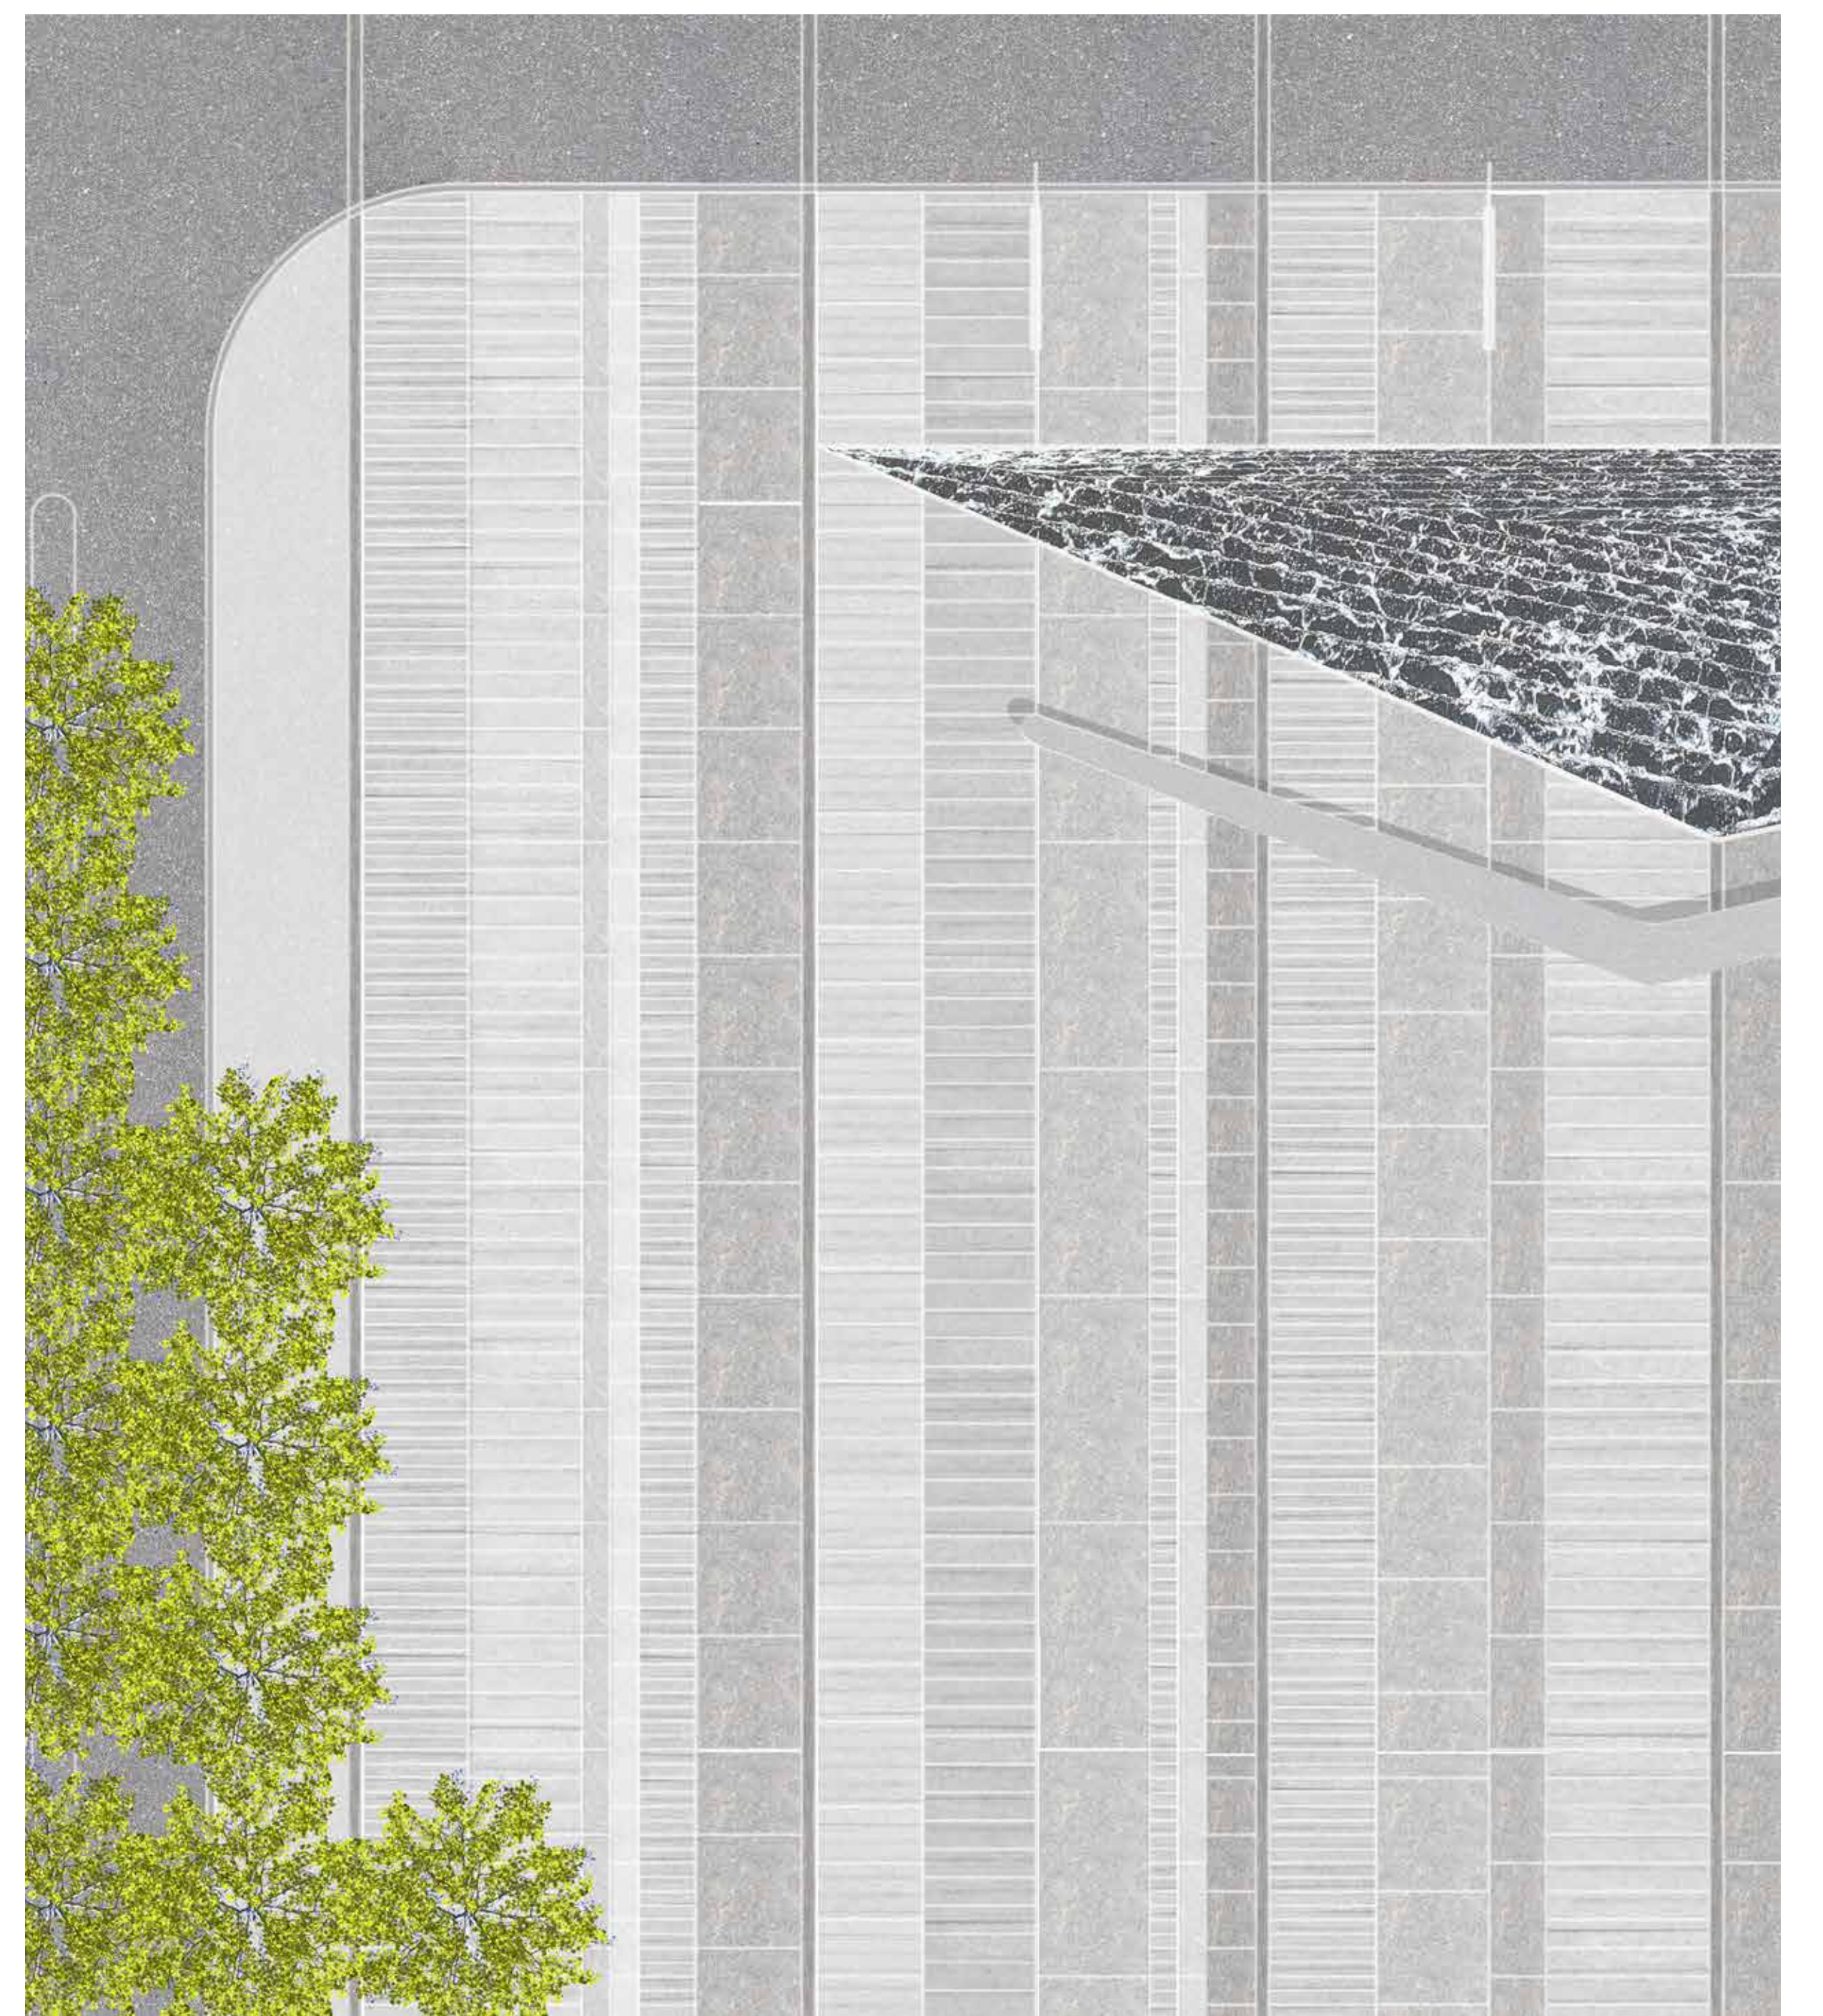

CONCEPT DESIGN - OPTION 2 - ACTIVE EDGE

VANCOUVER ART GALLERY NORTH PLAZA REDEVELOPMENT

PLAN

1:200

CONCEPT DESIGN - OPTION 2 - ACTIVE EDGE

VANCOUVER ART GALLERY NORTH PLAZA REDEVELOPMENT

THE BIG MOVES

- Allée (a double row of trees) of trees along Hornby Street
- Raised flat ground plane
- Stepped edges along Hornby and Georgia with ramp at corner
- Water feature along Georgia Street
- 'Smart Pole' lighting masts along Georgia Street ('Smart Pole' may incorporate lighting, sound, wifi, signage)
- Pavilion along Howe Street

PRECEDENT IMAGES

CONCEPT DESIGN - OPTION 2 - ACTIVE EDGE

VANCOUVER ART GALLERY NORTH PLAZA REDEVELOPMENT

AERIAL VIEW

PROGRAMMING

JAZZ FESTIVAL - SET-UP 1

JAZZ FESTIVAL - SET-UP 2

VOLLEYBALL TOURNAMENT

STREET LEVEL VIEW