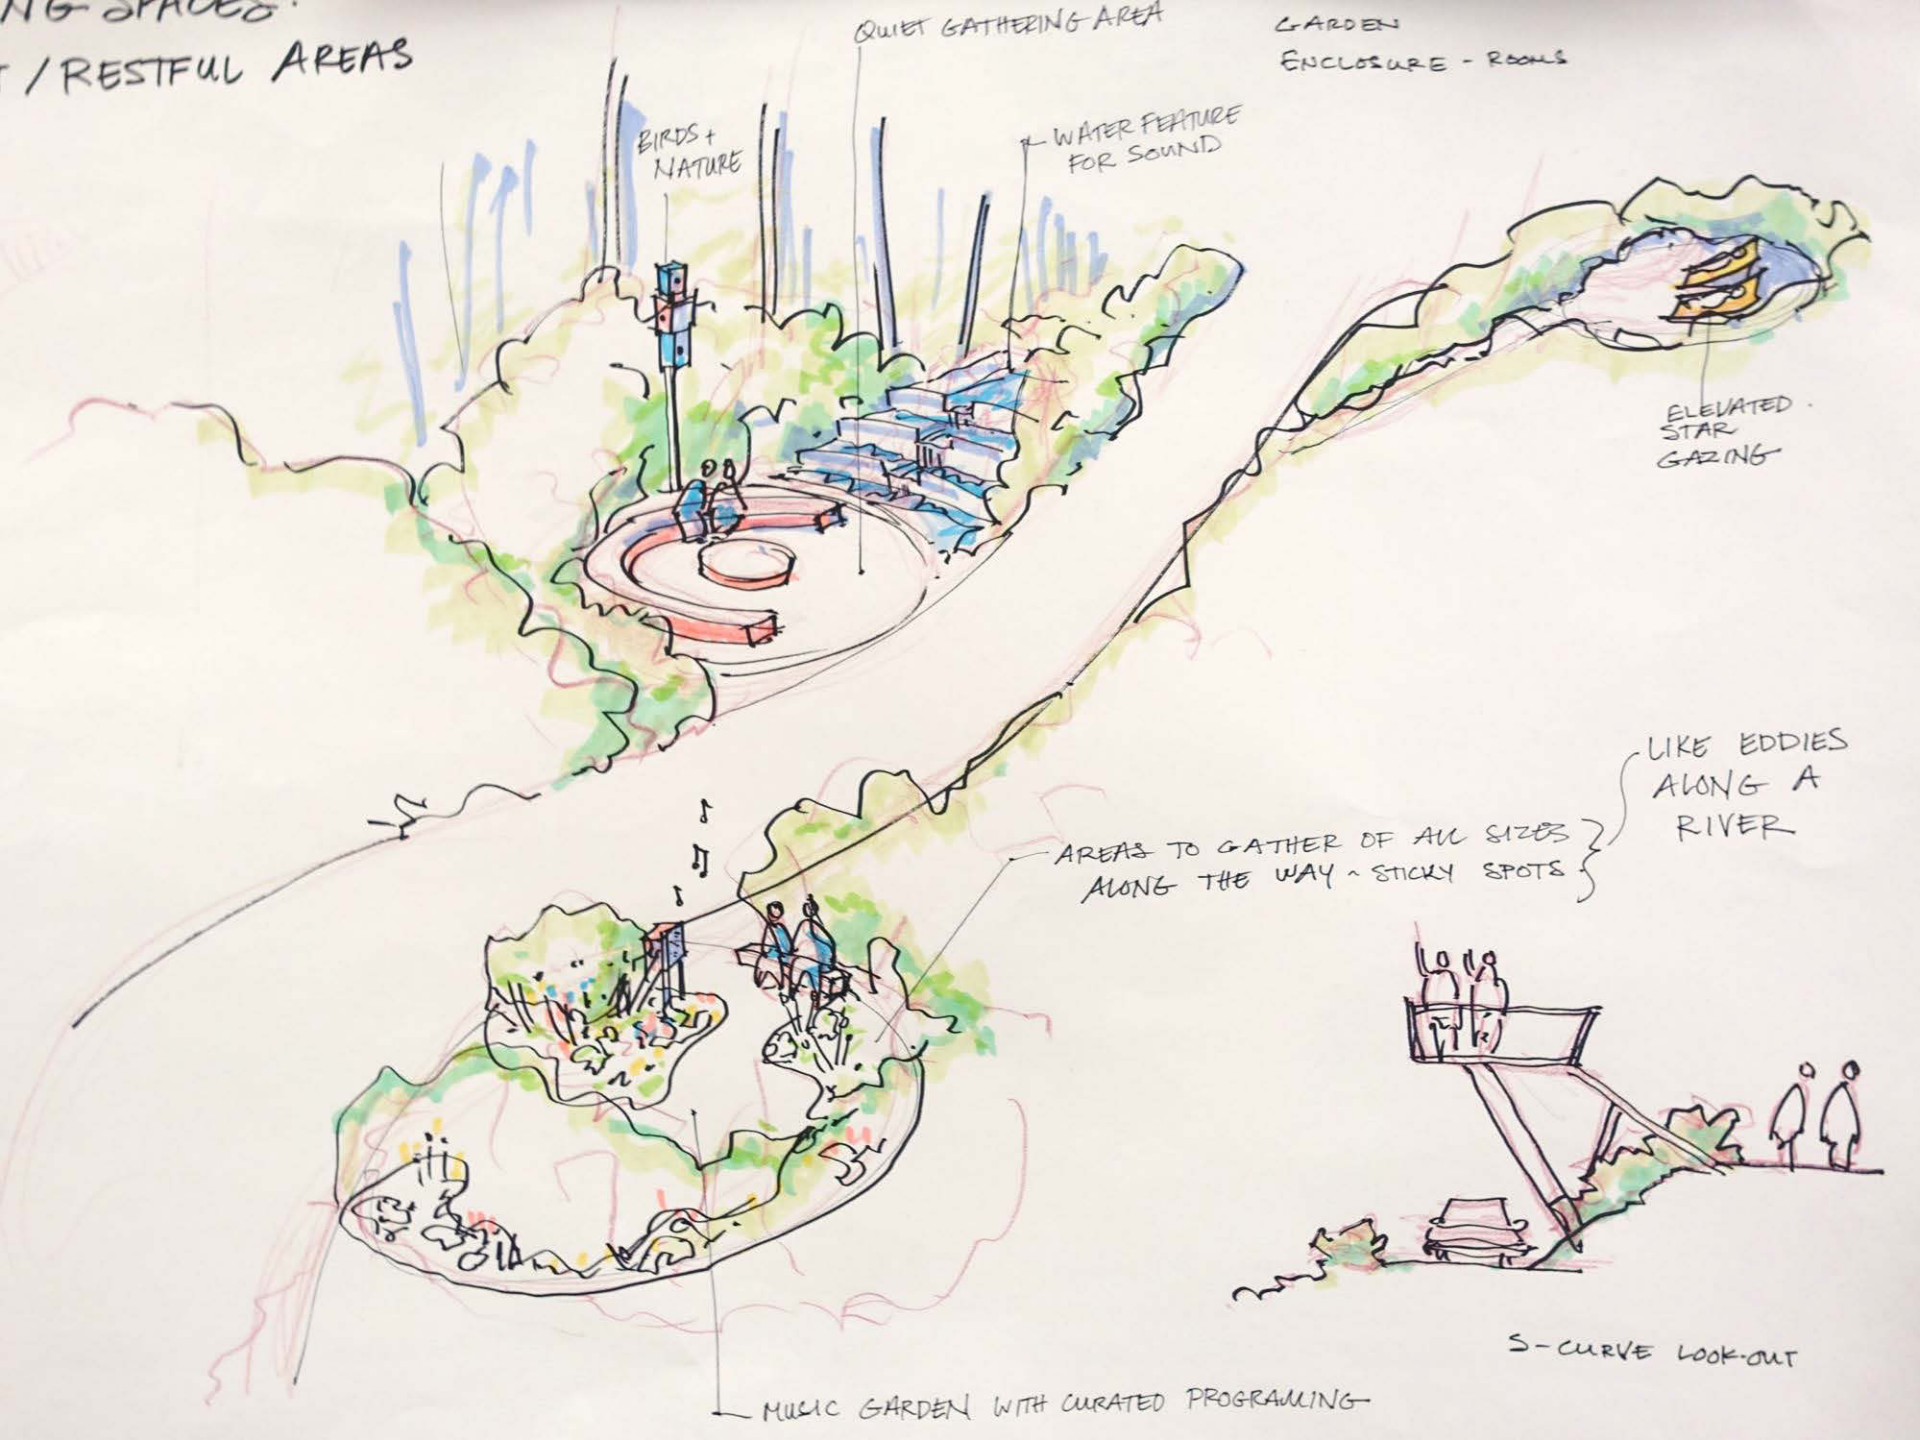

THE CONVERSATION WAS VARIED, FOCUSING ON TOPICS AROUND SAFETY, ACCESSIBILITY, ART, PLACES FOR GATHERING AND NATURE

IN TERMS OF THE EXPERIENCE - STORY TELLING WAS PRESENT AS AN OPPORTUNITY TO REFLECT VARIOUS HISTORIES, INCLUDING THE TRANSFORMATION HISTORY OF THE CORRIDOR, ITS CONNECTION TO THE BREWERY, FIRST NATIONS HERITAGE & NEIGHBOURHOOD HISTORIES. THE MAIN AMENITY FEATURE TO TRANSFORM THIS IDEA WAS ART THROUGH PLACES, STALLS, RECYCLING OLD ELEMENTS SUCH AS RAIL TRACKS, INDIGENOUS CANOES, SHIPPING CONTAINERS THAT COULD BE CONVERTED INTO CAFES, STALLS, ETC.

BIRDS +  
NATURE

WATER FEATURE  
FOR SOUND

ELEVATED  
STAR  
GAZING

LIKE EDDIES  
ALONG A  
RIVER

AREAS TO GATHER OF ALL SIZES  
ALONG THE WAY ~ STICKY SPOTS

MUSIC GARDEN WITH CURATED PROGRAMMING

S-CURVE LOOK-OUT

# NATURE IN THE CITY

LOTS OF  
TREES AND  
CANOPY

DAYLIGHTING STREAMS

GREEN