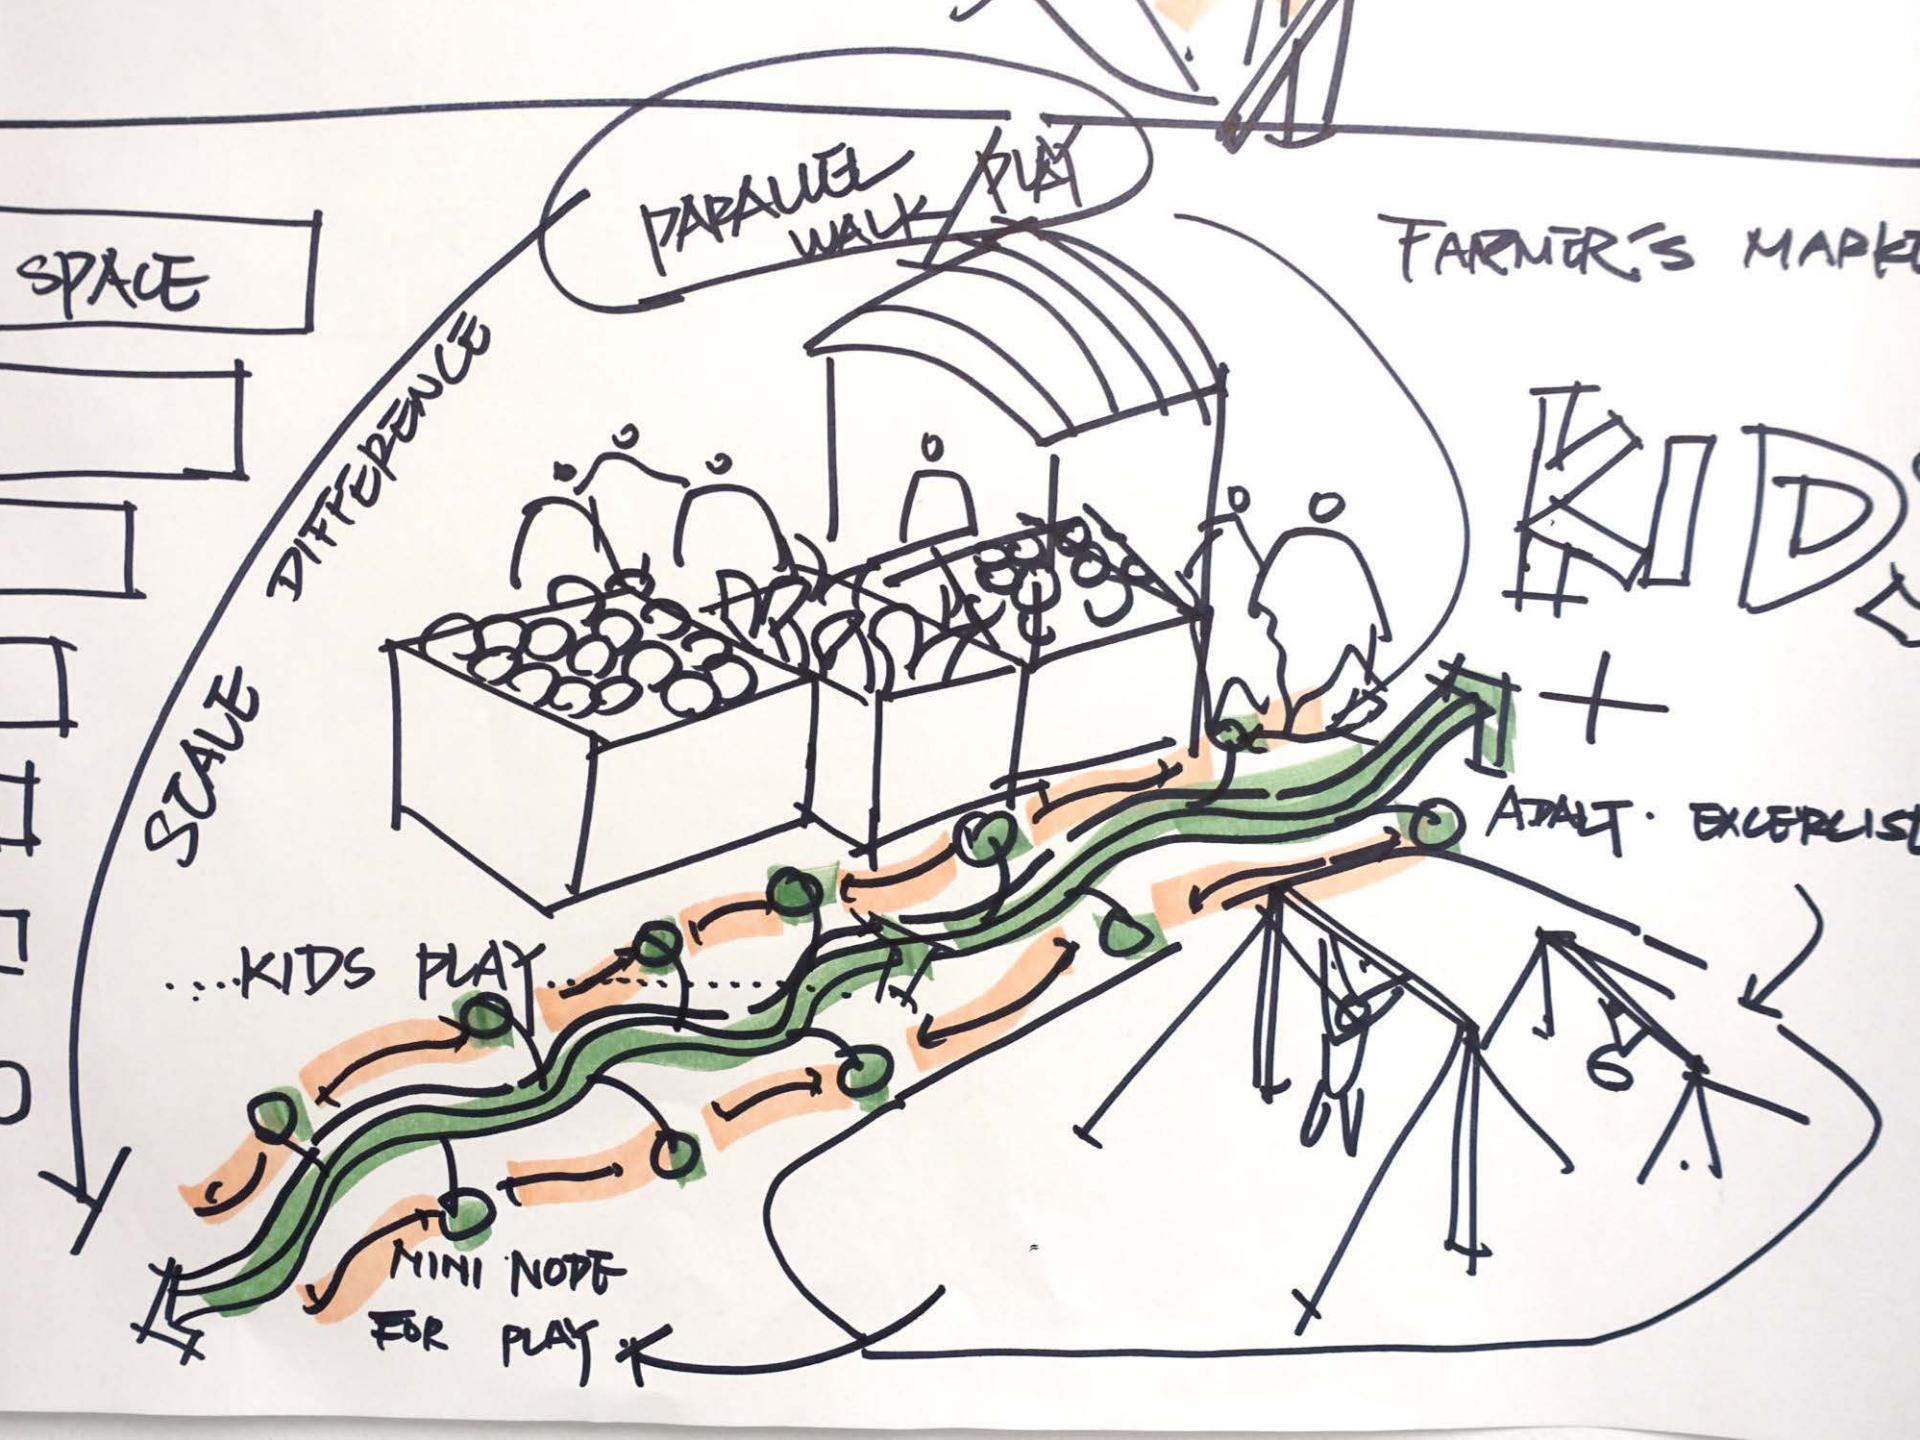

THE CONVERSATION WAS VARIED, FOCUSING ON TOPICS AROUND SAFETY, ACCESSIBILITY, ART, PLACES FOR GATHERING AND NATURE

IN TERMS OF THE EXPERIENCE - STORY TELLING WAS PRESENT AS AN OPPORTUNITY TO REFLECT VARIOUS HISTORIES, INCLUDING THE TRANSFORMATION HISTORY OF THE CORRIDOR, ITS CONNECTION TO THE BREWERY, FIRST NATIONS HERITAGE & NEIGHBOURHOOD HISTORIES. THE MAIN AMENITY FEATURE TO TRANSFORM THIS IDEA WAS ART THROUGH PLACES, STALLS, RECYCLING OLD ELEMENTS SUCH AS RAIL TRACKS, INDIGENOUS CANOES, SHIPPING CONTAINERS THAT COULD BE CONVERTED INTO CAFES, STALLS, ETC.

EASY ACCESS TO SHARE(D) ART - PERFORMANCE - IDEAS "CRACKS" IN THE FORMAL ORDER

(1.)

courtyards

MUSIC JAM

public art

Speeders.

UNIVERSAL DESIGN

accessibility & safety

flowers

The  
Arbutus  
Greenway  
will be...

4

...fun + adventurous

PLEASE!  
LINGER  
LOITER  
FROLIC  
PLAY  
STEP ON GRASS

SPACE

PARALLEL WALK PLAY

FARMER'S MARKET

KIDS

ADULT EXERCISE

SCALE DIFFERENCE

...KIDS PLAY...

MINI NODE FOR PLAY

The  
Arbutus  
Greenway  
will be...

5

...distinct + beautiful