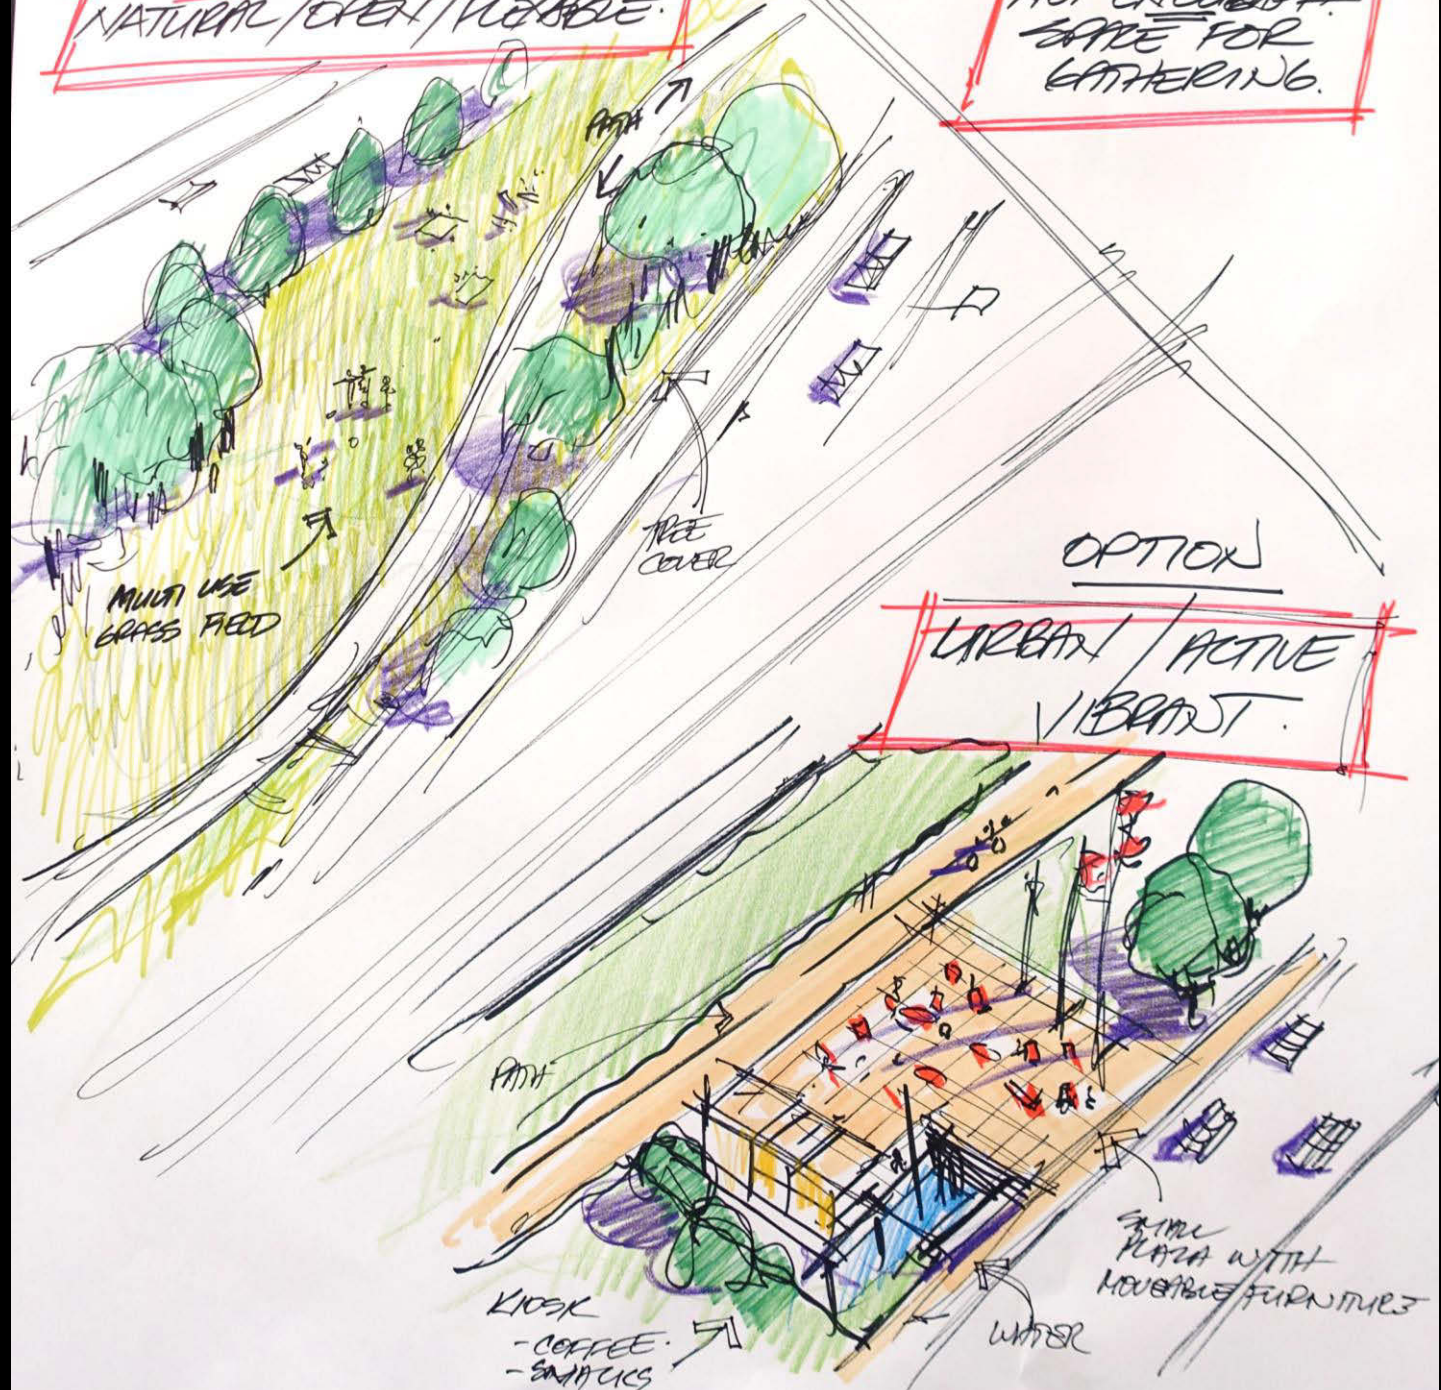

NATURAL / OPEN / FLEXIBLE.

NOT ENOUGH!
SPACE FOR
GATHERING.

MULTI USE
GRASS FIELD

TREE
COVER

OPTION

URBAN / ACTIVE
VIBRANT.

KIOSK
- COFFEE
- SNACKS

SMALL
PLAZA WITH
MOVABLE FURNITURE

WATER