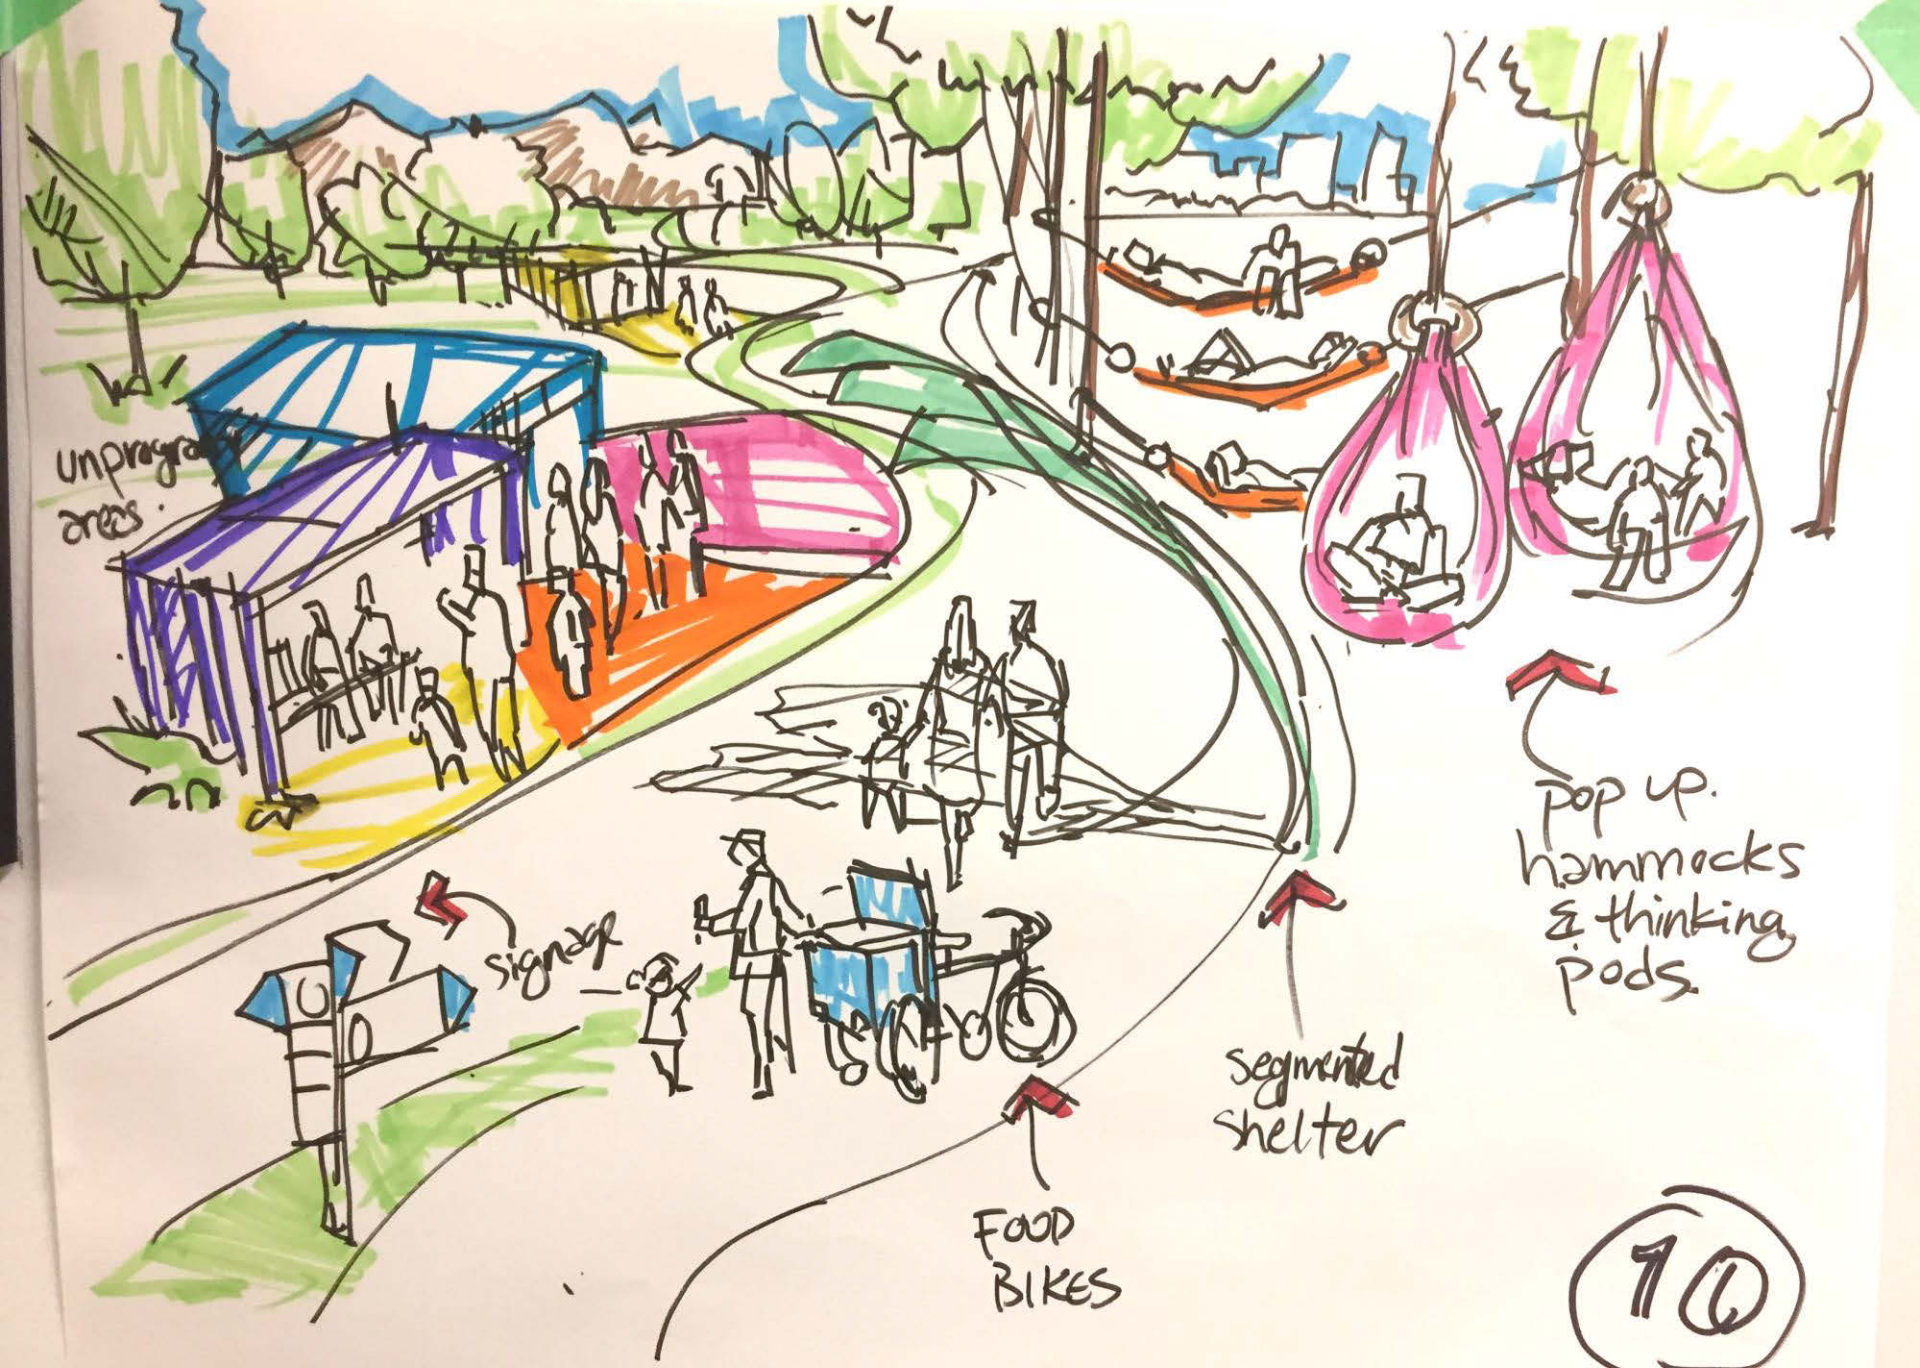

THE CONVERSATION WAS VARIED, FOCUSING ON TOPICS AROUND SAFETY, ACCESSIBILITY, ART, PLACES FOR GATHERING AND NATURE

IN TERMS OF THE EXPERIENCE - STORY TELLING WAS PRESENT AS AN OPPORTUNITY TO REFLECT VARIOUS HISTORIES, INCLUDING THE TRANSFORMATION HISTORY OF THE CORRIDOR, ITS CONNECTION TO THE BREWERY, FIRST NATIONS HERITAGE & NEIGHBOURHOOD HISTORIES. THE MAIN AMENITY FEATURE TO TRANSFORM THIS IDEA WAS ART THROUGH PLACES, STALLS, RECYCLING OLD ELEMENTS SUCH AS RAIL TRACKS, INDIGENOUS CANOES, SHIPPING CONTAINERS THAT COULD BE CONVERTED INTO CAFES, STALLS, ETC.

emerging

10

PRINCIPLES +  
OPPORTUNITIES

The Arbutus  
Greenway will be...

The  
Arbutus  
Greenway  
will be...

1

...welcoming, safe, and accessible

unprogrammed areas

BIRDS +  
NATURE

WATER FEATURE  
FOR SOUND

ELEVATED  
STAR  
GAZING

LIKE EDDIES  
ALONG A  
RIVER

AREAS TO GATHER OF ALL SIZES  
ALONG THE WAY ~ STICKY SPOTS

MUSIC GARDEN WITH CURATED PROGRAMMING

S-CURVE LOOK-OUT

EASY ACCESS TO SHARE(D) ART - PERFORMANCE - IDEAS "CRACKS" IN THE FORMAL ORDER

(1.)

courtyards

MUSIC JAM

public art

Speeders.

UNIVERSAL DESIGN

accessibility & safety