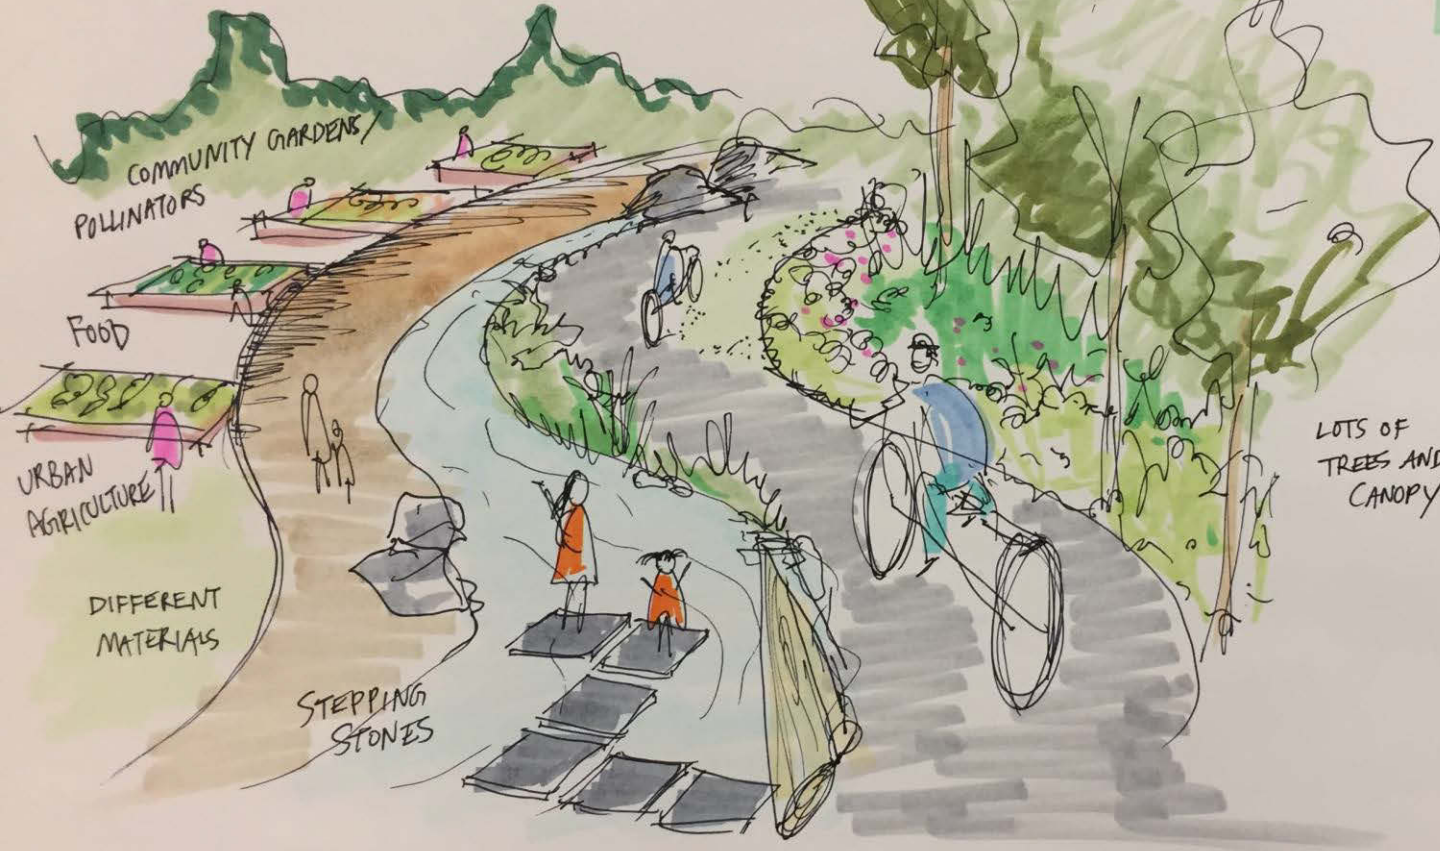

THE CONVERSATION WAS VARIED, FOCUSING ON TOPICS AROUND SAFETY, ACCESSIBILITY, ART, PLACES FOR GATHERING AND NATURE

IN TERMS OF THE EXPERIENCE - STORY TELLING WAS PRESENT AS AN OPPORTUNITY TO REFLECT VARIOUS HISTORIES, INCLUDING THE TRANSFORMATION HISTORY OF THE CORRIDOR, ITS CONNECTION TO THE BREWERY, FIRST NATIONS HERITAGE & NEIGHBOURHOOD HISTORIES. THE MAIN AMENITY FEATURE TO TRANSFORM THIS IDEA WAS ART THROUGH PLACES, STALLS, RECYCLING OLD ELEMENTS SUCH AS RAIL TRACKS, INDIGENOUS CANOES, SHIPPING CONTAINERS THAT COULD BE CONVERTED INTO CAFES, STALLS, ETC.

BIRDS +  
NATURE

WATER FEATURE  
FOR SOUND

ELEVATED  
STAR  
GAZING

LIKE EDDIES  
ALONG A  
RIVER

AREAS TO GATHER OF ALL SIZES  
ALONG THE WAY ~ STICKY SPOTS

MUSIC GARDEN WITH CURATED PROGRAMMING

S-CURVE LOOK-OUT

The  
Arbutus  
Greenway  
will be...

2

...connecting with  
natural + cultural heritage

NATURE ERUPTING  
(SURPRISE MOMENTS)

• PICTURESQUE

# NATURE IN THE CITY

LOTS OF  
TREES AND  
CANOPY

DAYLIGHTING STREAMS

GREEN