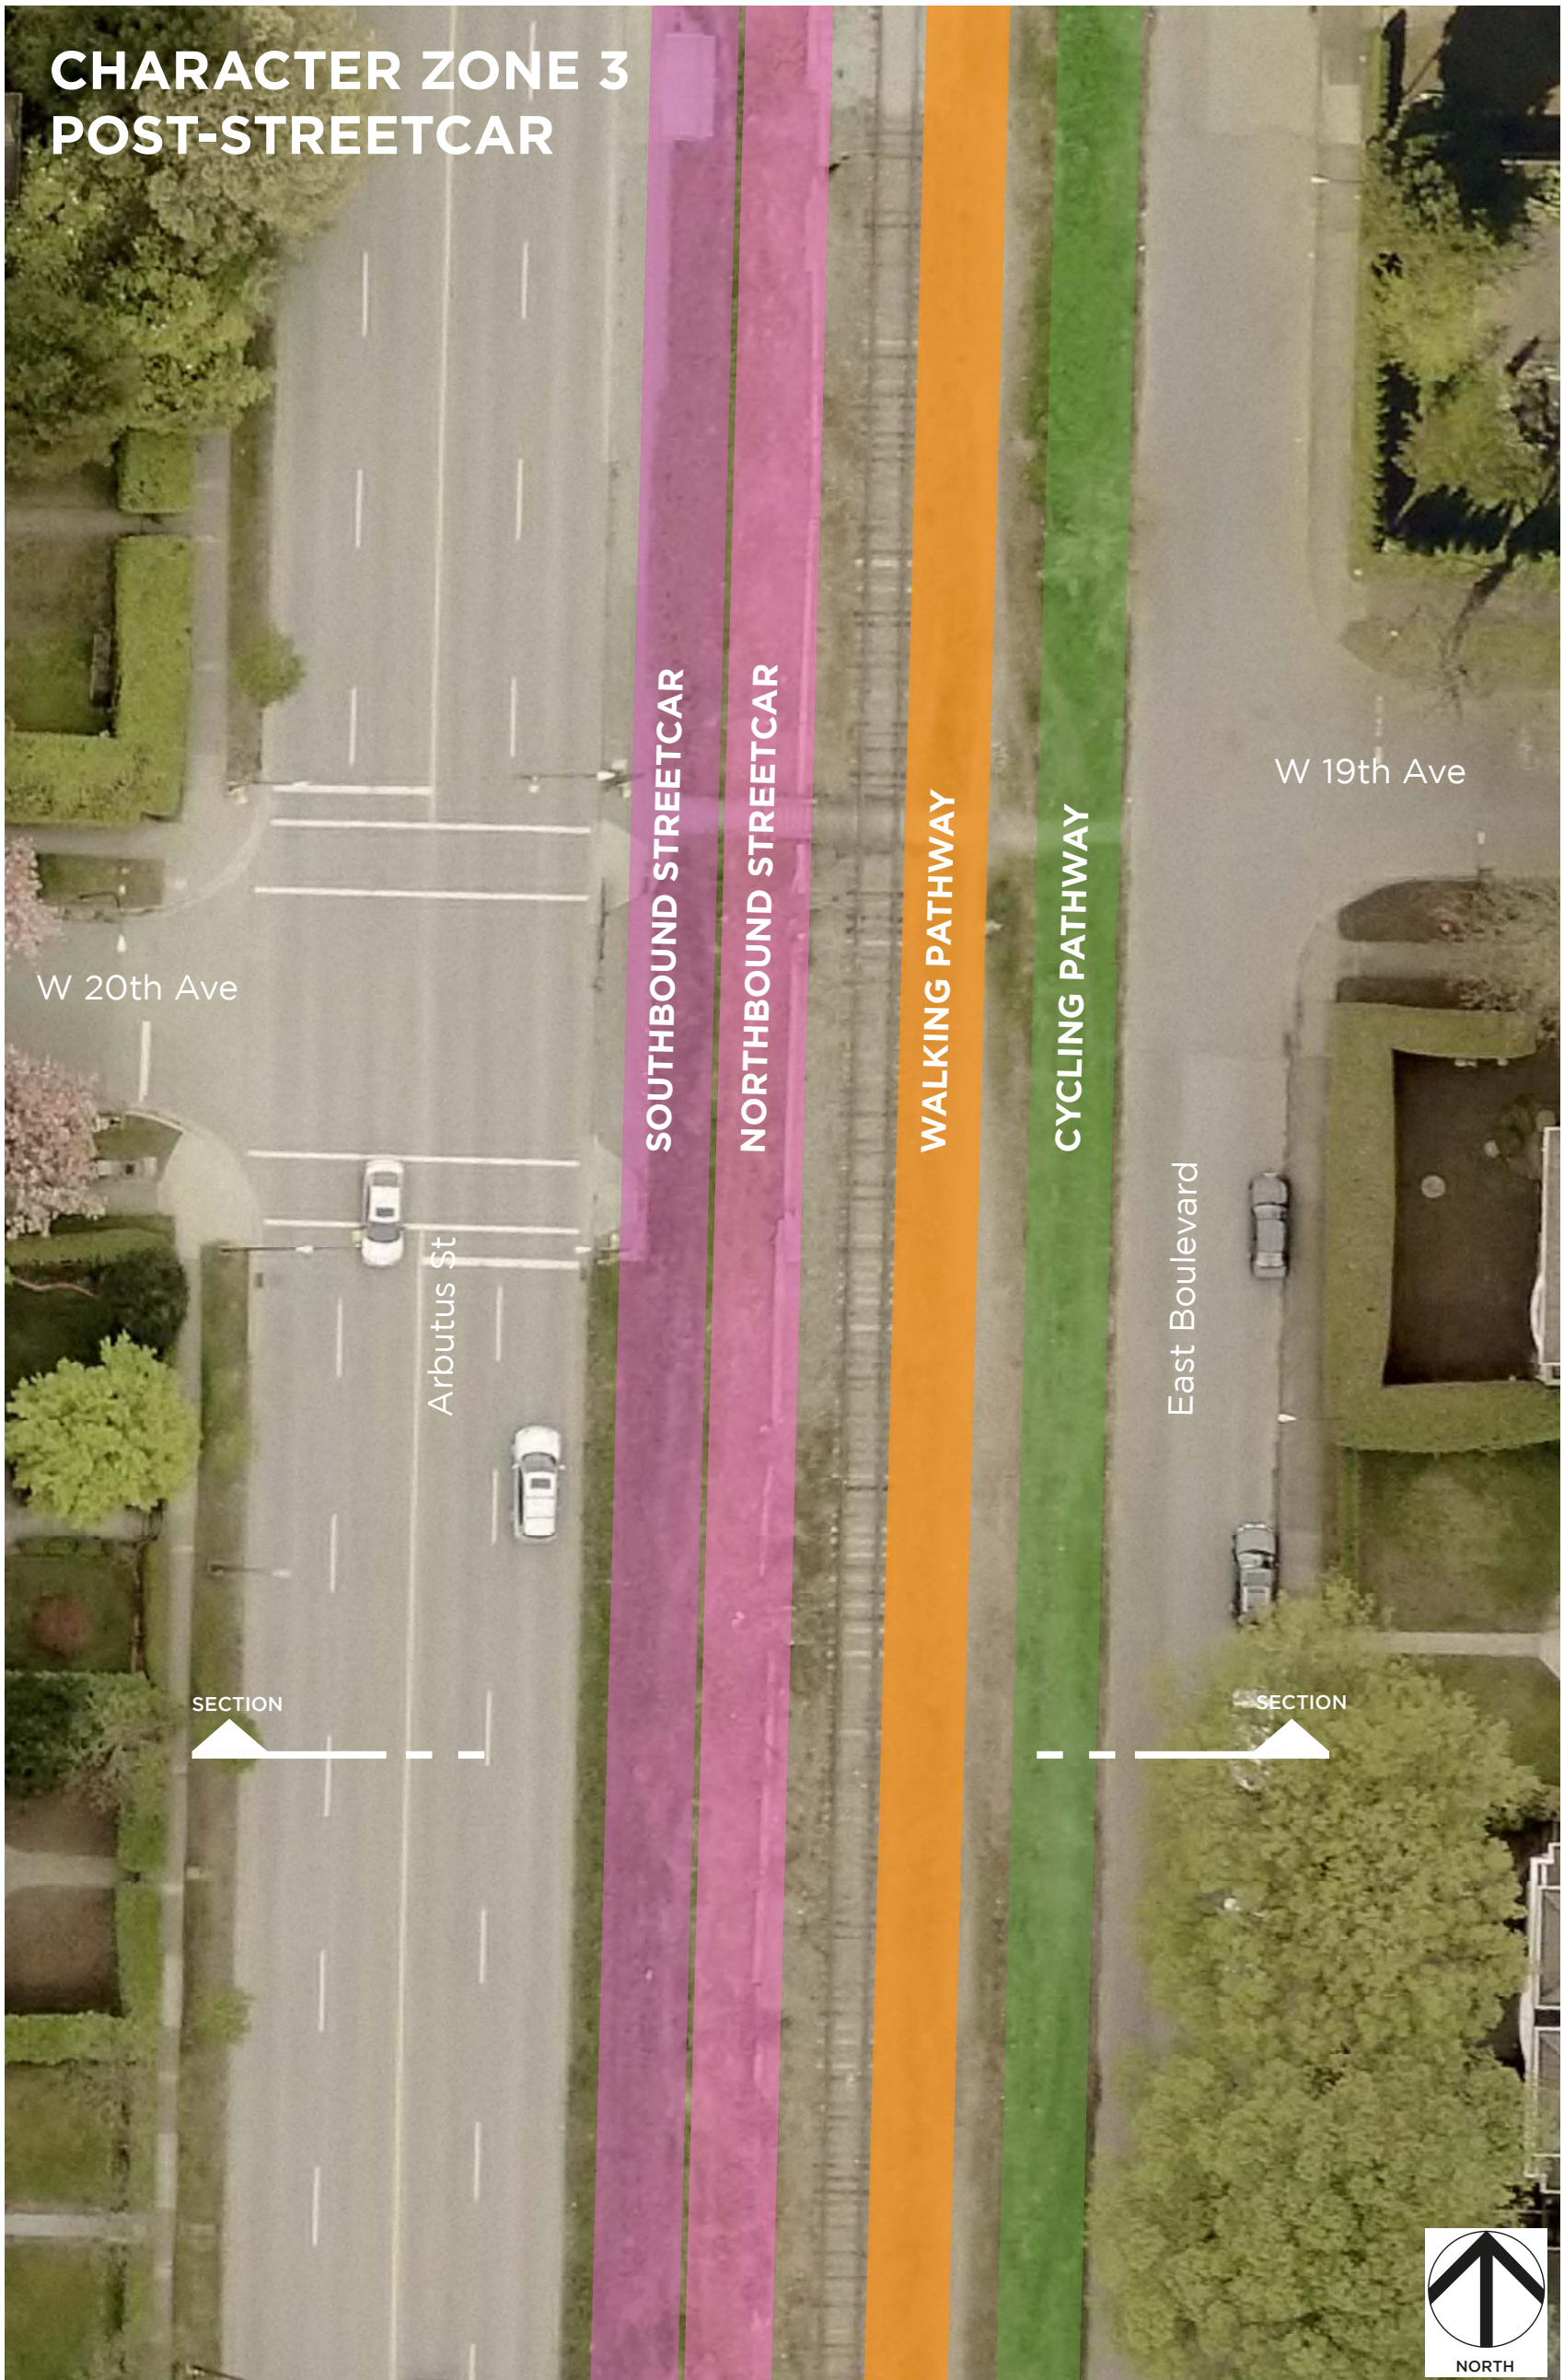

ARBUTUS GREENWAY

Alignment Plans
and Sections

April 2018

ALIGNMENT PLANS AND SECTIONS

ALIGNMENT PLANS AND SECTIONS

CHARACTER ZONE 1

PRE-STREETCAR SECTION - Looking East

POST-STREETCAR SECTION - Looking East

ALIGNMENT PLANS AND SECTIONS

ALIGNMENT PLANS AND SECTIONS

CHARACTER ZONE 2

PRE-STREETCAR SECTION - Looking North

POST-STREETCAR SECTION - Looking North

ALIGNMENT PLANS AND SECTIONS

ALIGNMENT PLANS AND SECTIONS

CHARACTER ZONE 3

PRE-STREETCAR SECTION - Looking North

POST-STREETCAR SECTION - Looking North

ALIGNMENT PLANS AND SECTIONS

ALIGNMENT PLANS AND SECTIONS

CHARACTER ZONE 4

PRE-STREETCAR SECTION - Looking North

POST-STREETCAR SECTION - Looking North

ALIGNMENT PLANS AND SECTIONS

ALIGNMENT PLANS AND SECTIONS

CHARACTER ZONE 5

PRE-STREETCAR SECTION - Looking North

W Blvd

E Blvd

POST-STREETCAR SECTION - Looking North