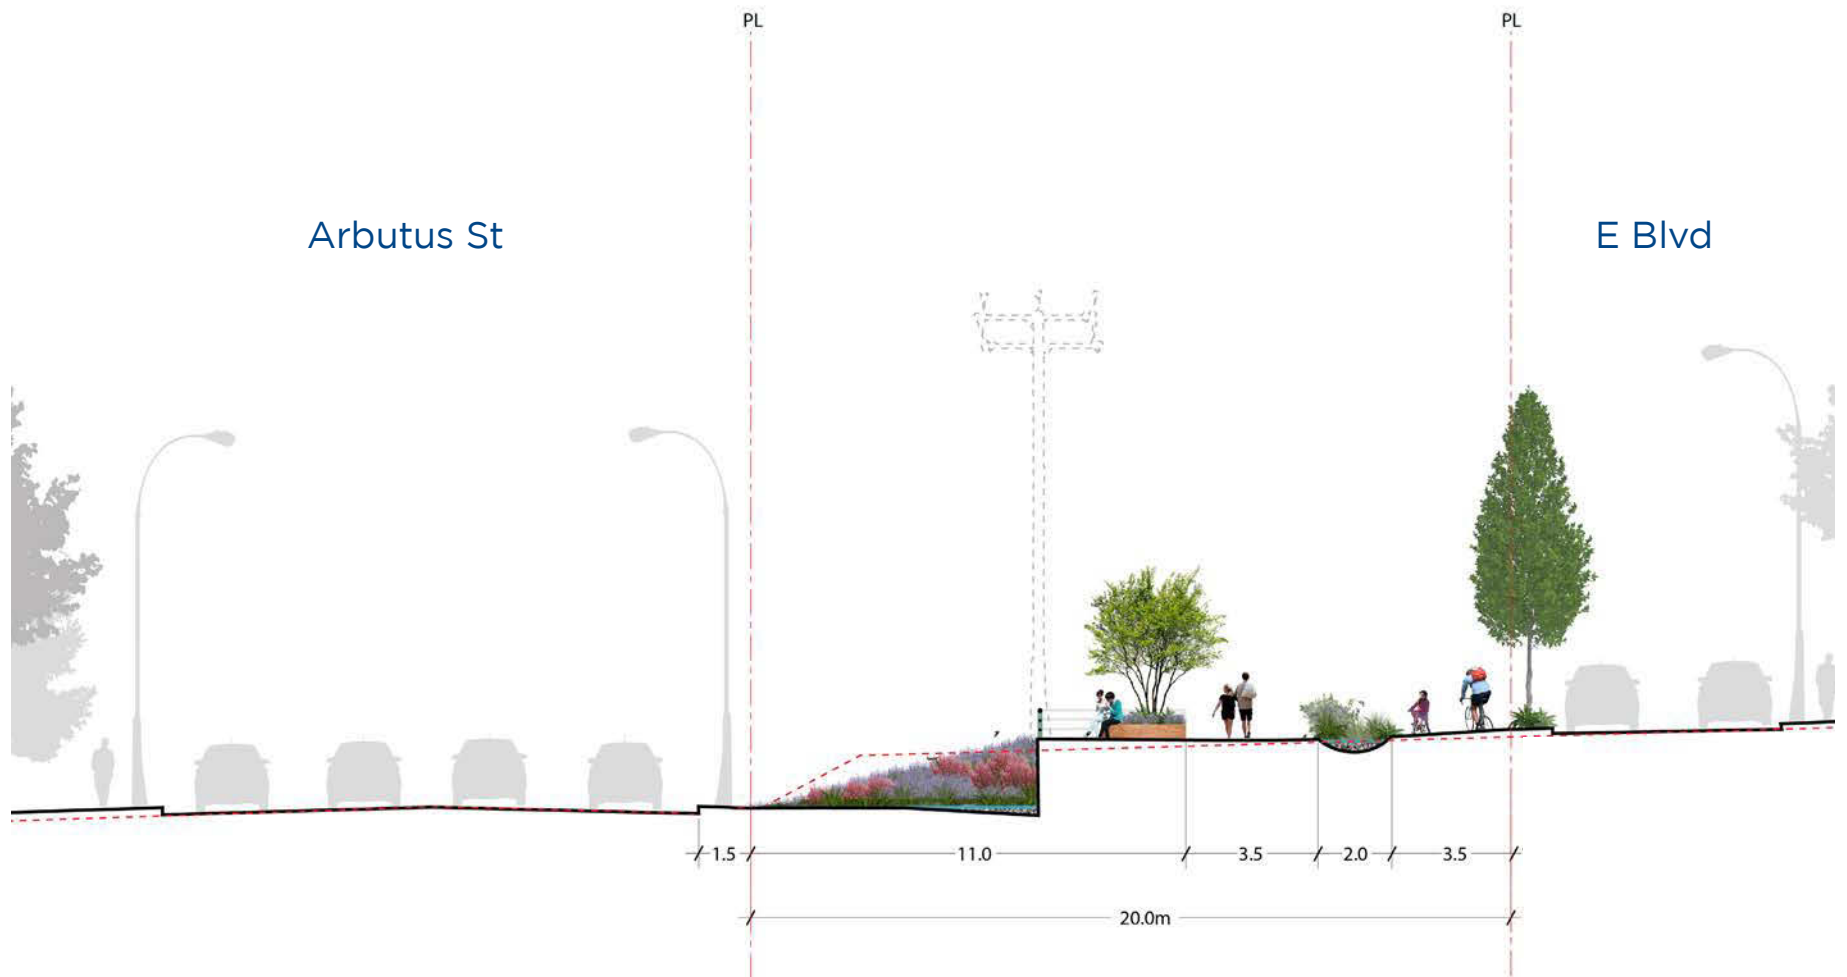

ARBUTUS GREENWAY

Alignment Plans
and Sections

April 2018

ALIGNMENT PLANS AND SECTIONS

ALIGNMENT PLANS AND SECTIONS

CHARACTER ZONE 1

PRE-STREETCAR SECTION - Looking East

POST-STREETCAR SECTION - Looking East

ALIGNMENT PLANS AND SECTIONS

ALIGNMENT PLANS AND SECTIONS

CHARACTER ZONE 2

PRE-STREETCAR SECTION - Looking North

POST-STREETCAR SECTION - Looking North

ALIGNMENT PLANS AND SECTIONS

ALIGNMENT PLANS AND SECTIONS

CHARACTER ZONE 3

PRE-STREETCAR SECTION - Looking North

POST-STREETCAR SECTION - Looking North

ALIGNMENT PLANS AND SECTIONS

ALIGNMENT PLANS AND SECTIONS

CHARACTER ZONE 4

PRE-STREETCAR SECTION - Looking North

POST-STREETCAR SECTION - Looking North

ALIGNMENT PLANS AND SECTIONS

ALIGNMENT PLANS AND SECTIONS

CHARACTER ZONE 5

PRE-STREETCAR SECTION - Looking North

W Blvd

E Blvd

POST-STREETCAR SECTION - Looking North