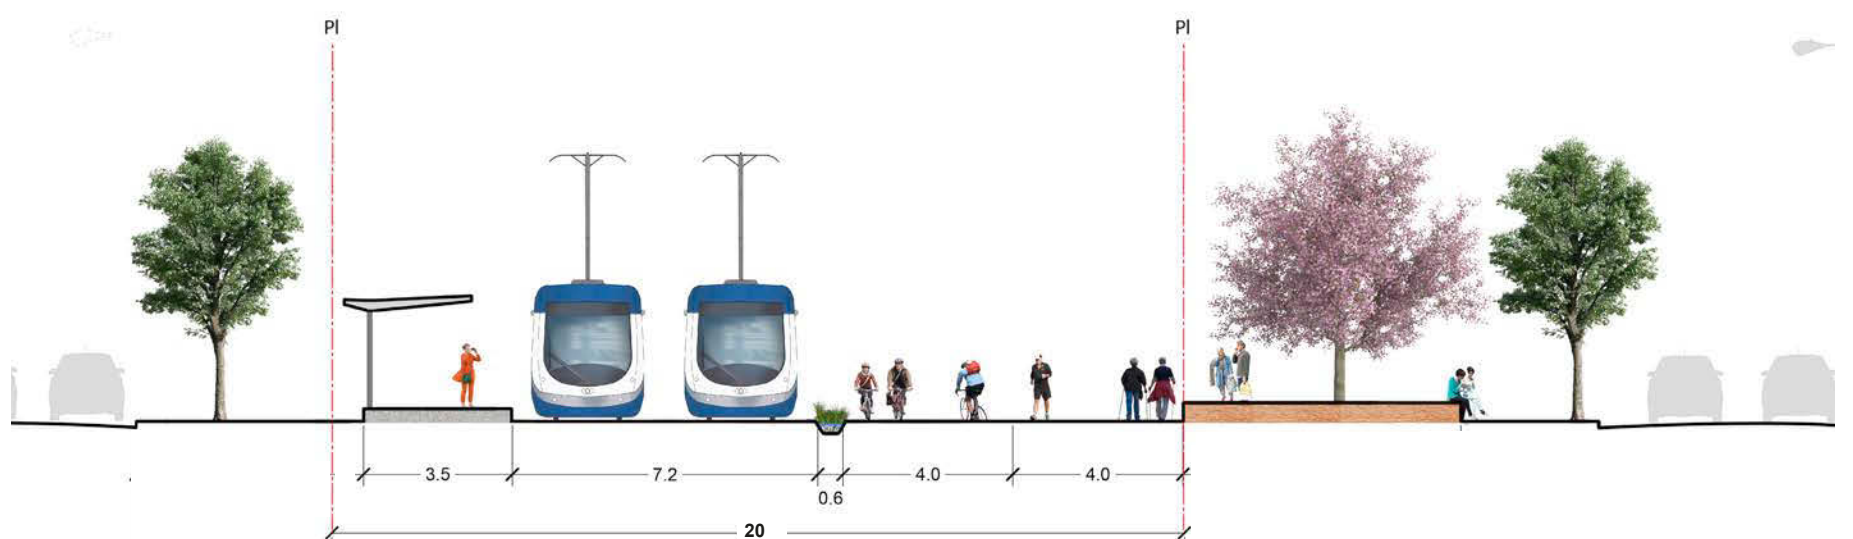

ARBUTUS GREENWAY

Alignment Plans
and Sections

April 2018

ALIGNMENT PLANS AND SECTIONS

ALIGNMENT PLANS AND SECTIONS

CHARACTER ZONE 1

PRE-STREETCAR SECTION - Looking East

POST-STREETCAR SECTION - Looking East

CHARACTER ZONE 3

PRE-STREETCAR SECTION - Looking North

POST-STREETCAR SECTION - Looking North

ALIGNMENT PLANS AND SECTIONS

ALIGNMENT PLANS AND SECTIONS

CHARACTER ZONE 4

PRE-STREETCAR SECTION - Looking North

POST-STREETCAR SECTION - Looking North

ALIGNMENT PLANS AND SECTIONS

ALIGNMENT PLANS AND SECTIONS

CHARACTER ZONE 5

PRE-STREETCAR SECTION - Looking North

W Blvd

E Blvd

POST-STREETCAR SECTION - Looking North

W Blvd

E Blvd

ALIGNMENT PLANS AND SECTIONS

ALIGNMENT PLANS AND SECTIONS

CHARACTER ZONE 6

PRE-STREETCAR SECTION - Looking North

POST-STREETCAR SECTION - Looking North

ALIGNMENT PLANS AND SECTIONS