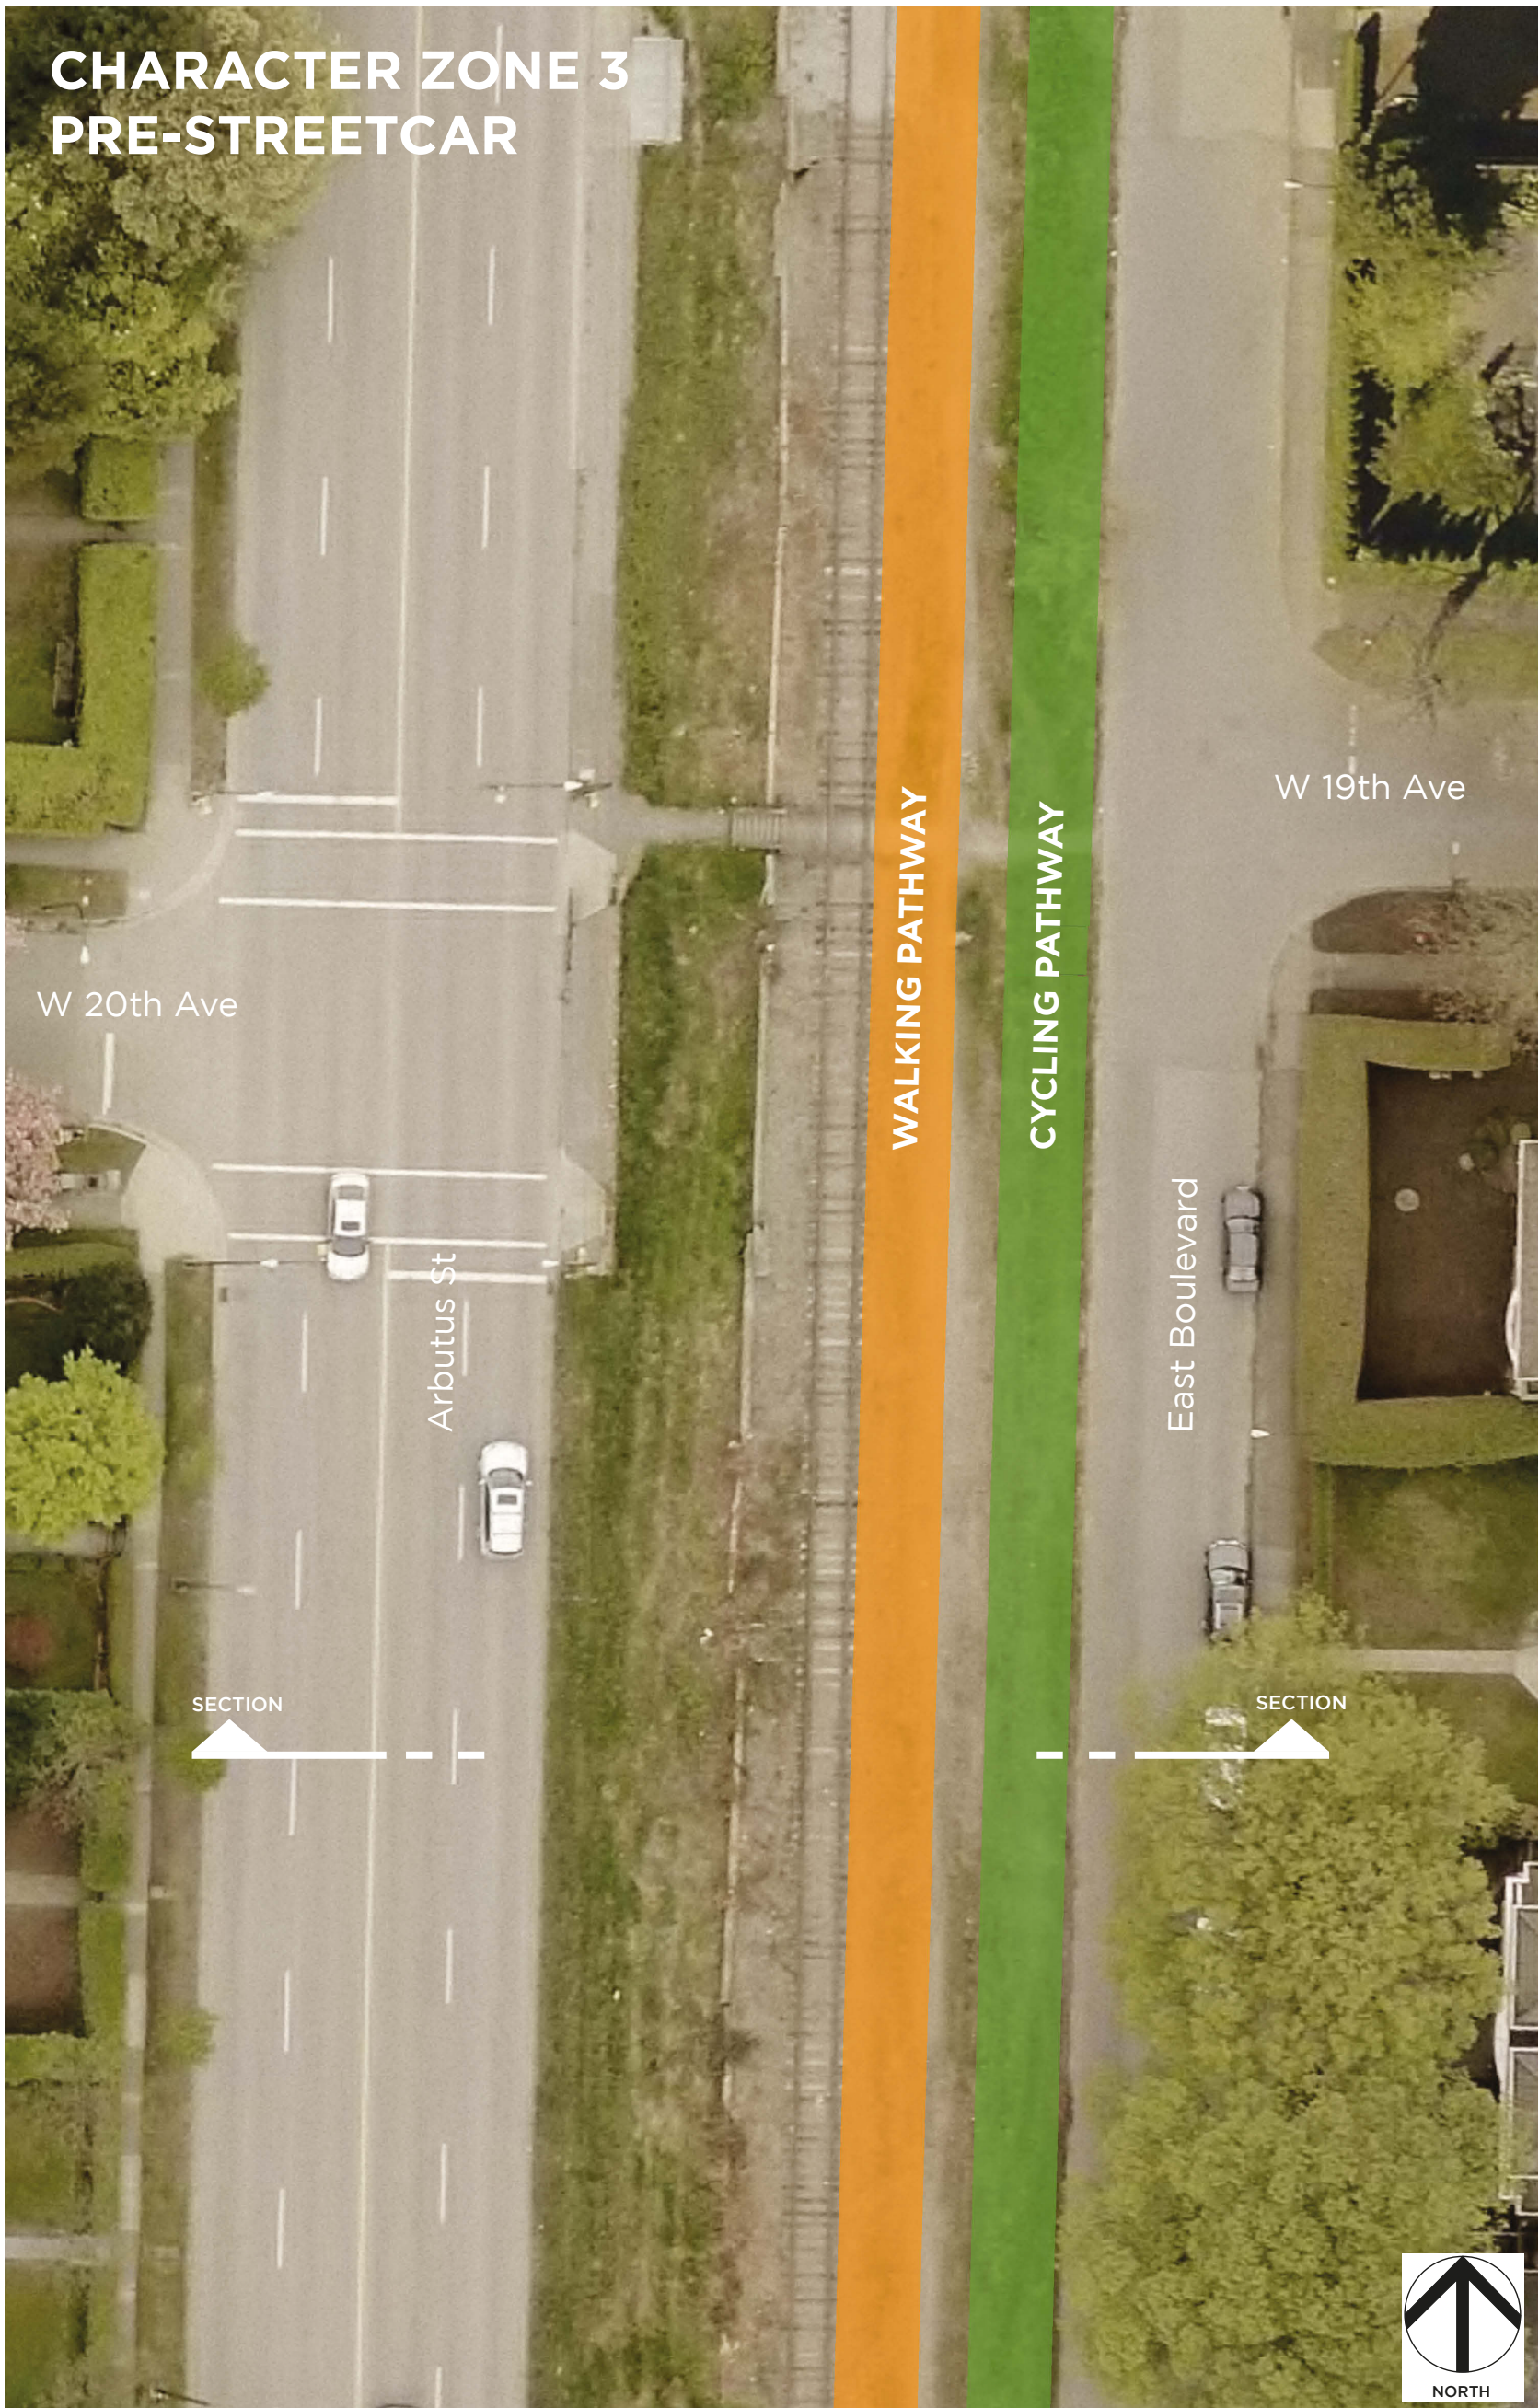

ARBUTUS GREENWAY

Alignment Plans
and Sections

April 2018

ALIGNMENT PLANS AND SECTIONS

ALIGNMENT PLANS AND SECTIONS

CHARACTER ZONE 1

PRE-STREETCAR SECTION - Looking East

POST-STREETCAR SECTION - Looking East

ALIGNMENT PLANS AND SECTIONS

ALIGNMENT PLANS AND SECTIONS

CHARACTER ZONE 2

PRE-STREETCAR SECTION - Looking North

POST-STREETCAR SECTION - Looking North

ALIGNMENT PLANS AND SECTIONS

ALIGNMENT PLANS AND SECTIONS

CHARACTER ZONE 3

PRE-STREETCAR SECTION - Looking North

POST-STREETCAR SECTION - Looking North

ALIGNMENT PLANS AND SECTIONS

ALIGNMENT PLANS AND SECTIONS

CHARACTER ZONE 4

PRE-STREETCAR SECTION - Looking North

POST-STREETCAR SECTION - Looking North

ALIGNMENT PLANS AND SECTIONS

ALIGNMENT PLANS AND SECTIONS

CHARACTER ZONE 5

PRE-STREETCAR SECTION - Looking North

W Blvd

E Blvd

POST-STREETCAR SECTION - Looking North