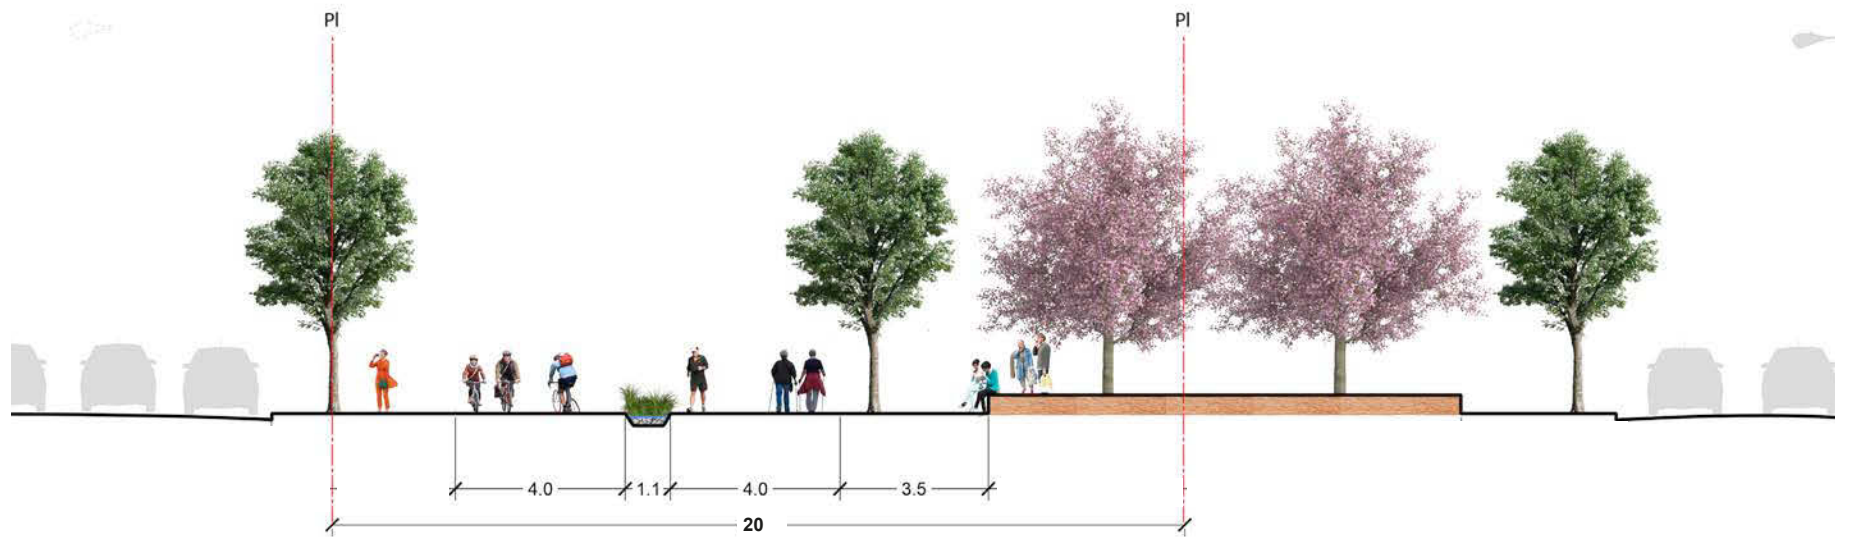

ARBUTUS GREENWAY

Alignment Plans
and Sections

April 2018

ALIGNMENT PLANS AND SECTIONS

ALIGNMENT PLANS AND SECTIONS

CHARACTER ZONE 1

PRE-STREETCAR SECTION - Looking East

POST-STREETCAR SECTION - Looking East

CHARACTER ZONE 3

PRE-STREETCAR SECTION - Looking North

POST-STREETCAR SECTION - Looking North

ALIGNMENT PLANS AND SECTIONS

ALIGNMENT PLANS AND SECTIONS

CHARACTER ZONE 4

PRE-STREETCAR SECTION - Looking North

POST-STREETCAR SECTION - Looking North

ALIGNMENT PLANS AND SECTIONS

ALIGNMENT PLANS AND SECTIONS

CHARACTER ZONE 5

PRE-STREETCAR SECTION - Looking North

W Blvd

E Blvd

POST-STREETCAR SECTION - Looking North

W Blvd

E Blvd

ALIGNMENT PLANS AND SECTIONS

ALIGNMENT PLANS AND SECTIONS

CHARACTER ZONE 6

PRE-STREETCAR SECTION - Looking North

POST-STREETCAR SECTION - Looking North

ALIGNMENT PLANS AND SECTIONS