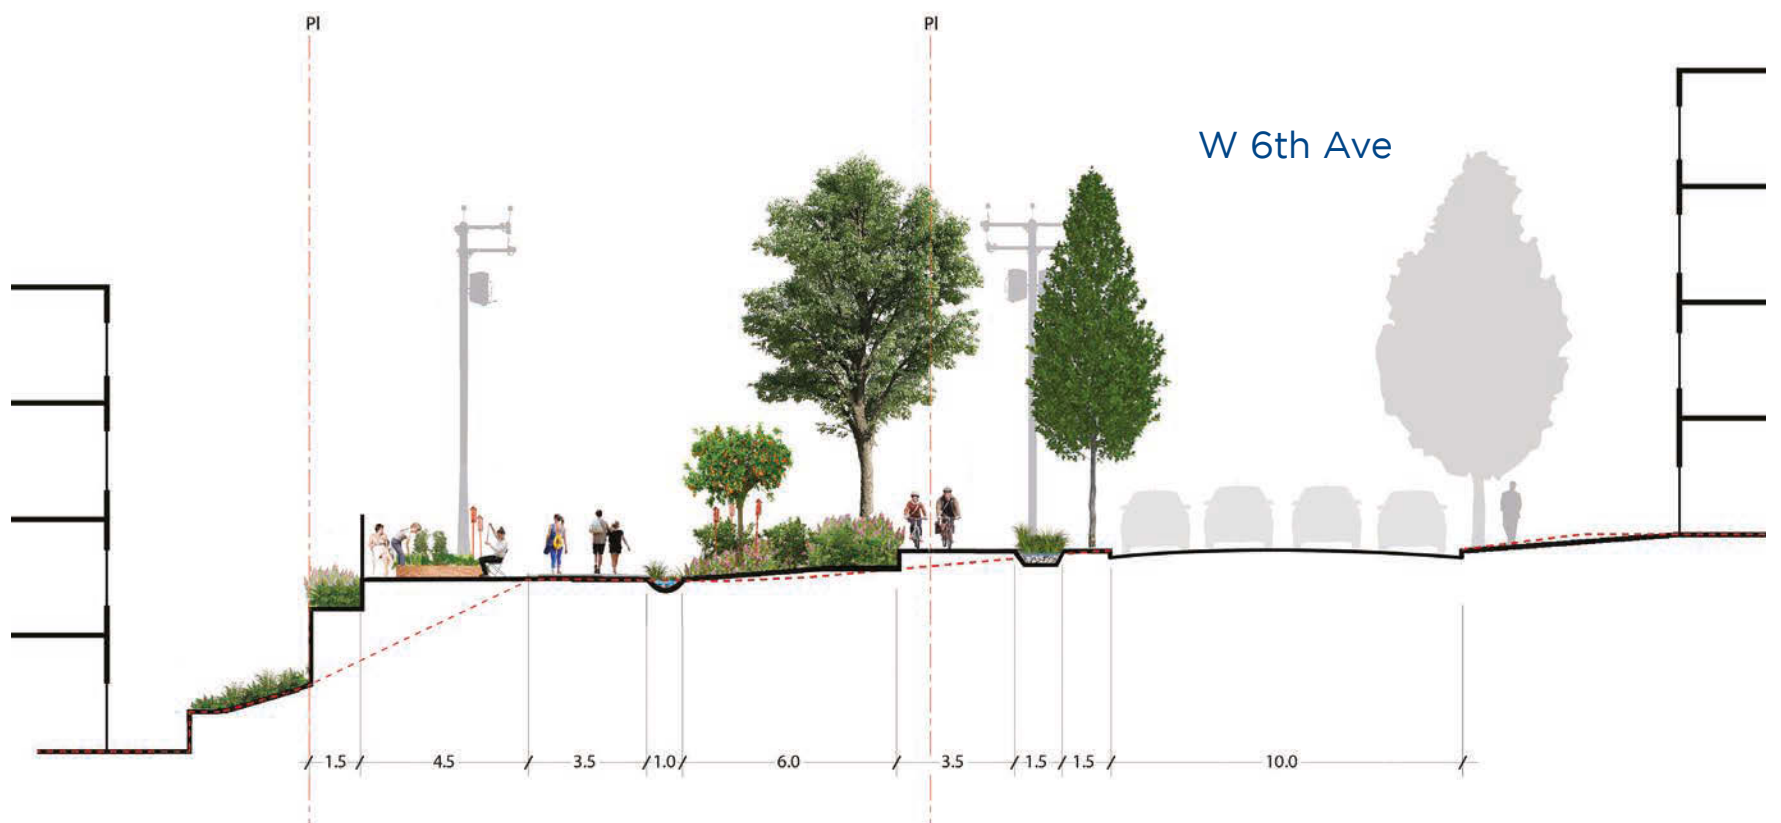

ARBUTUS GREENWAY

Alignment Plans
and Sections

April 2018

ALIGNMENT PLANS AND SECTIONS

ALIGNMENT PLANS AND SECTIONS

CHARACTER ZONE 1

PRE-STREETCAR SECTION - Looking East

POST-STREETCAR SECTION - Looking East

ALIGNMENT PLANS AND SECTIONS

ALIGNMENT PLANS AND SECTIONS

CHARACTER ZONE 2

PRE-STREETCAR SECTION - Looking North

POST-STREETCAR SECTION - Looking North

ALIGNMENT PLANS AND SECTIONS

ALIGNMENT PLANS AND SECTIONS

CHARACTER ZONE 3

PRE-STREETCAR SECTION - Looking North

POST-STREETCAR SECTION - Looking North

ALIGNMENT PLANS AND SECTIONS

ALIGNMENT PLANS AND SECTIONS

CHARACTER ZONE 4

PRE-STREETCAR SECTION - Looking North

POST-STREETCAR SECTION - Looking North

ALIGNMENT PLANS AND SECTIONS

ALIGNMENT PLANS AND SECTIONS

CHARACTER ZONE 5

PRE-STREETCAR SECTION - Looking North

W Blvd

E Blvd

POST-STREETCAR SECTION - Looking North