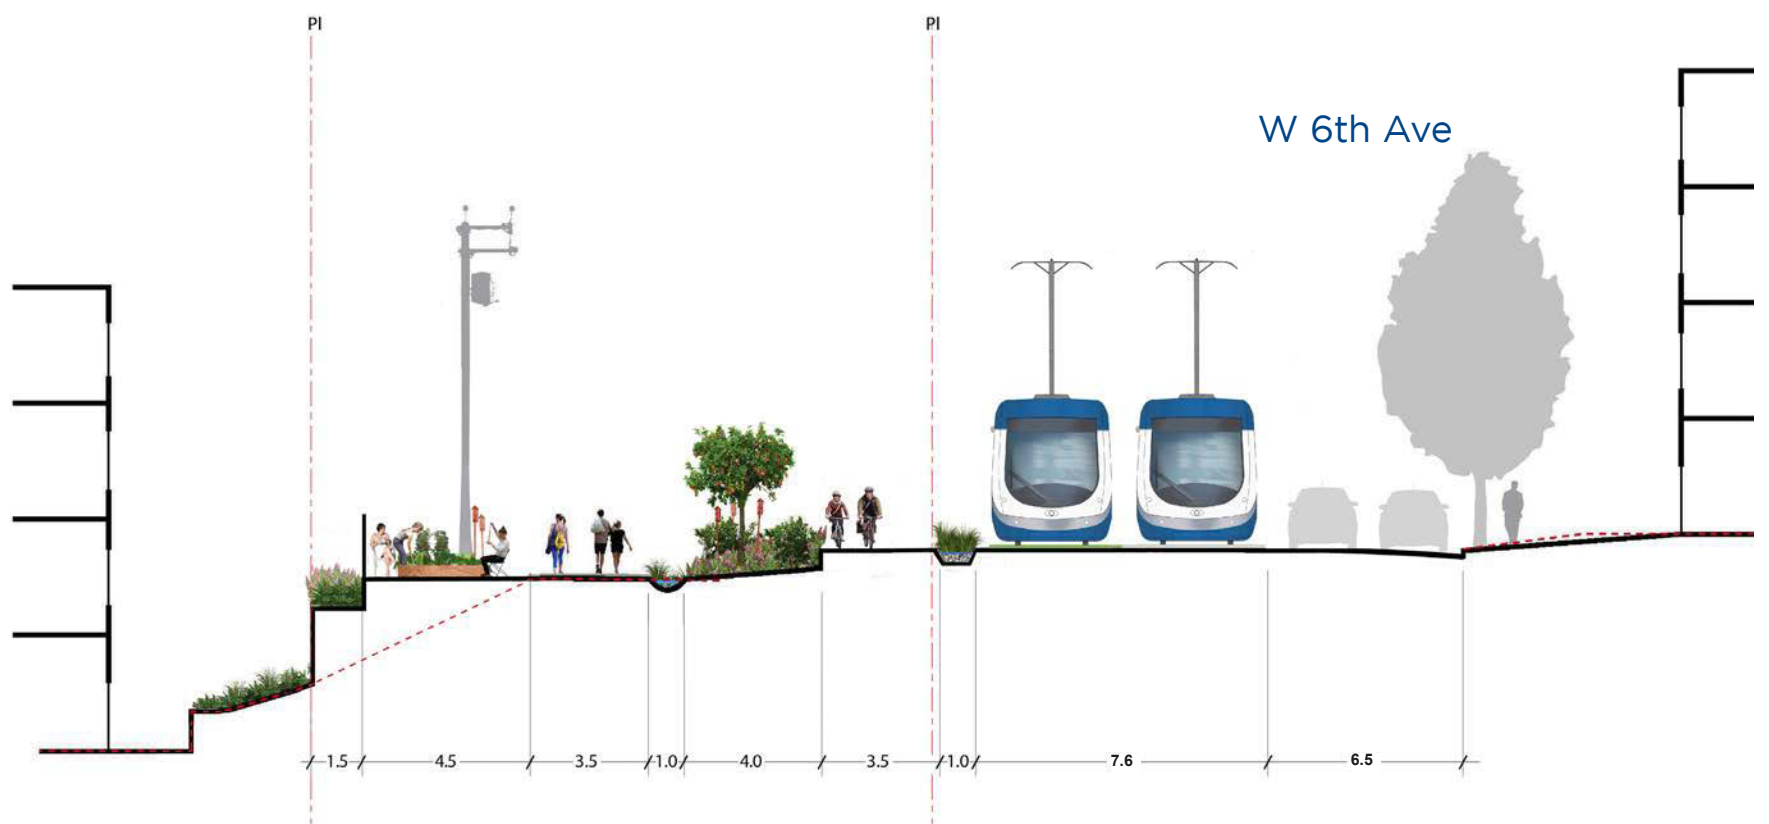

ARBUTUS GREENWAY

Alignment Plans
and Sections

April 2018

ALIGNMENT PLANS AND SECTIONS

ALIGNMENT PLANS AND SECTIONS

CHARACTER ZONE 1

PRE-STREETCAR SECTION - Looking East

POST-STREETCAR SECTION - Looking East

ALIGNMENT PLANS AND SECTIONS

ALIGNMENT PLANS AND SECTIONS

CHARACTER ZONE 2

PRE-STREETCAR SECTION - Looking North

POST-STREETCAR SECTION - Looking North

ALIGNMENT PLANS AND SECTIONS

ALIGNMENT PLANS AND SECTIONS

POST-STREETCAR SECTION - Looking North

ALIGNMENT PLANS AND SECTIONS

ALIGNMENT PLANS AND SECTIONS

CHARACTER ZONE 5

PRE-STREETCAR SECTION - Looking North

W Blvd

E Blvd

POST-STREETCAR SECTION - Looking North

W Blvd

E Blvd

ALIGNMENT PLANS AND SECTIONS

ALIGNMENT PLANS AND SECTIONS

CHARACTER ZONE 6

PRE-STREETCAR SECTION - Looking North

POST-STREETCAR SECTION - Looking North

ALIGNMENT PLANS AND SECTIONS