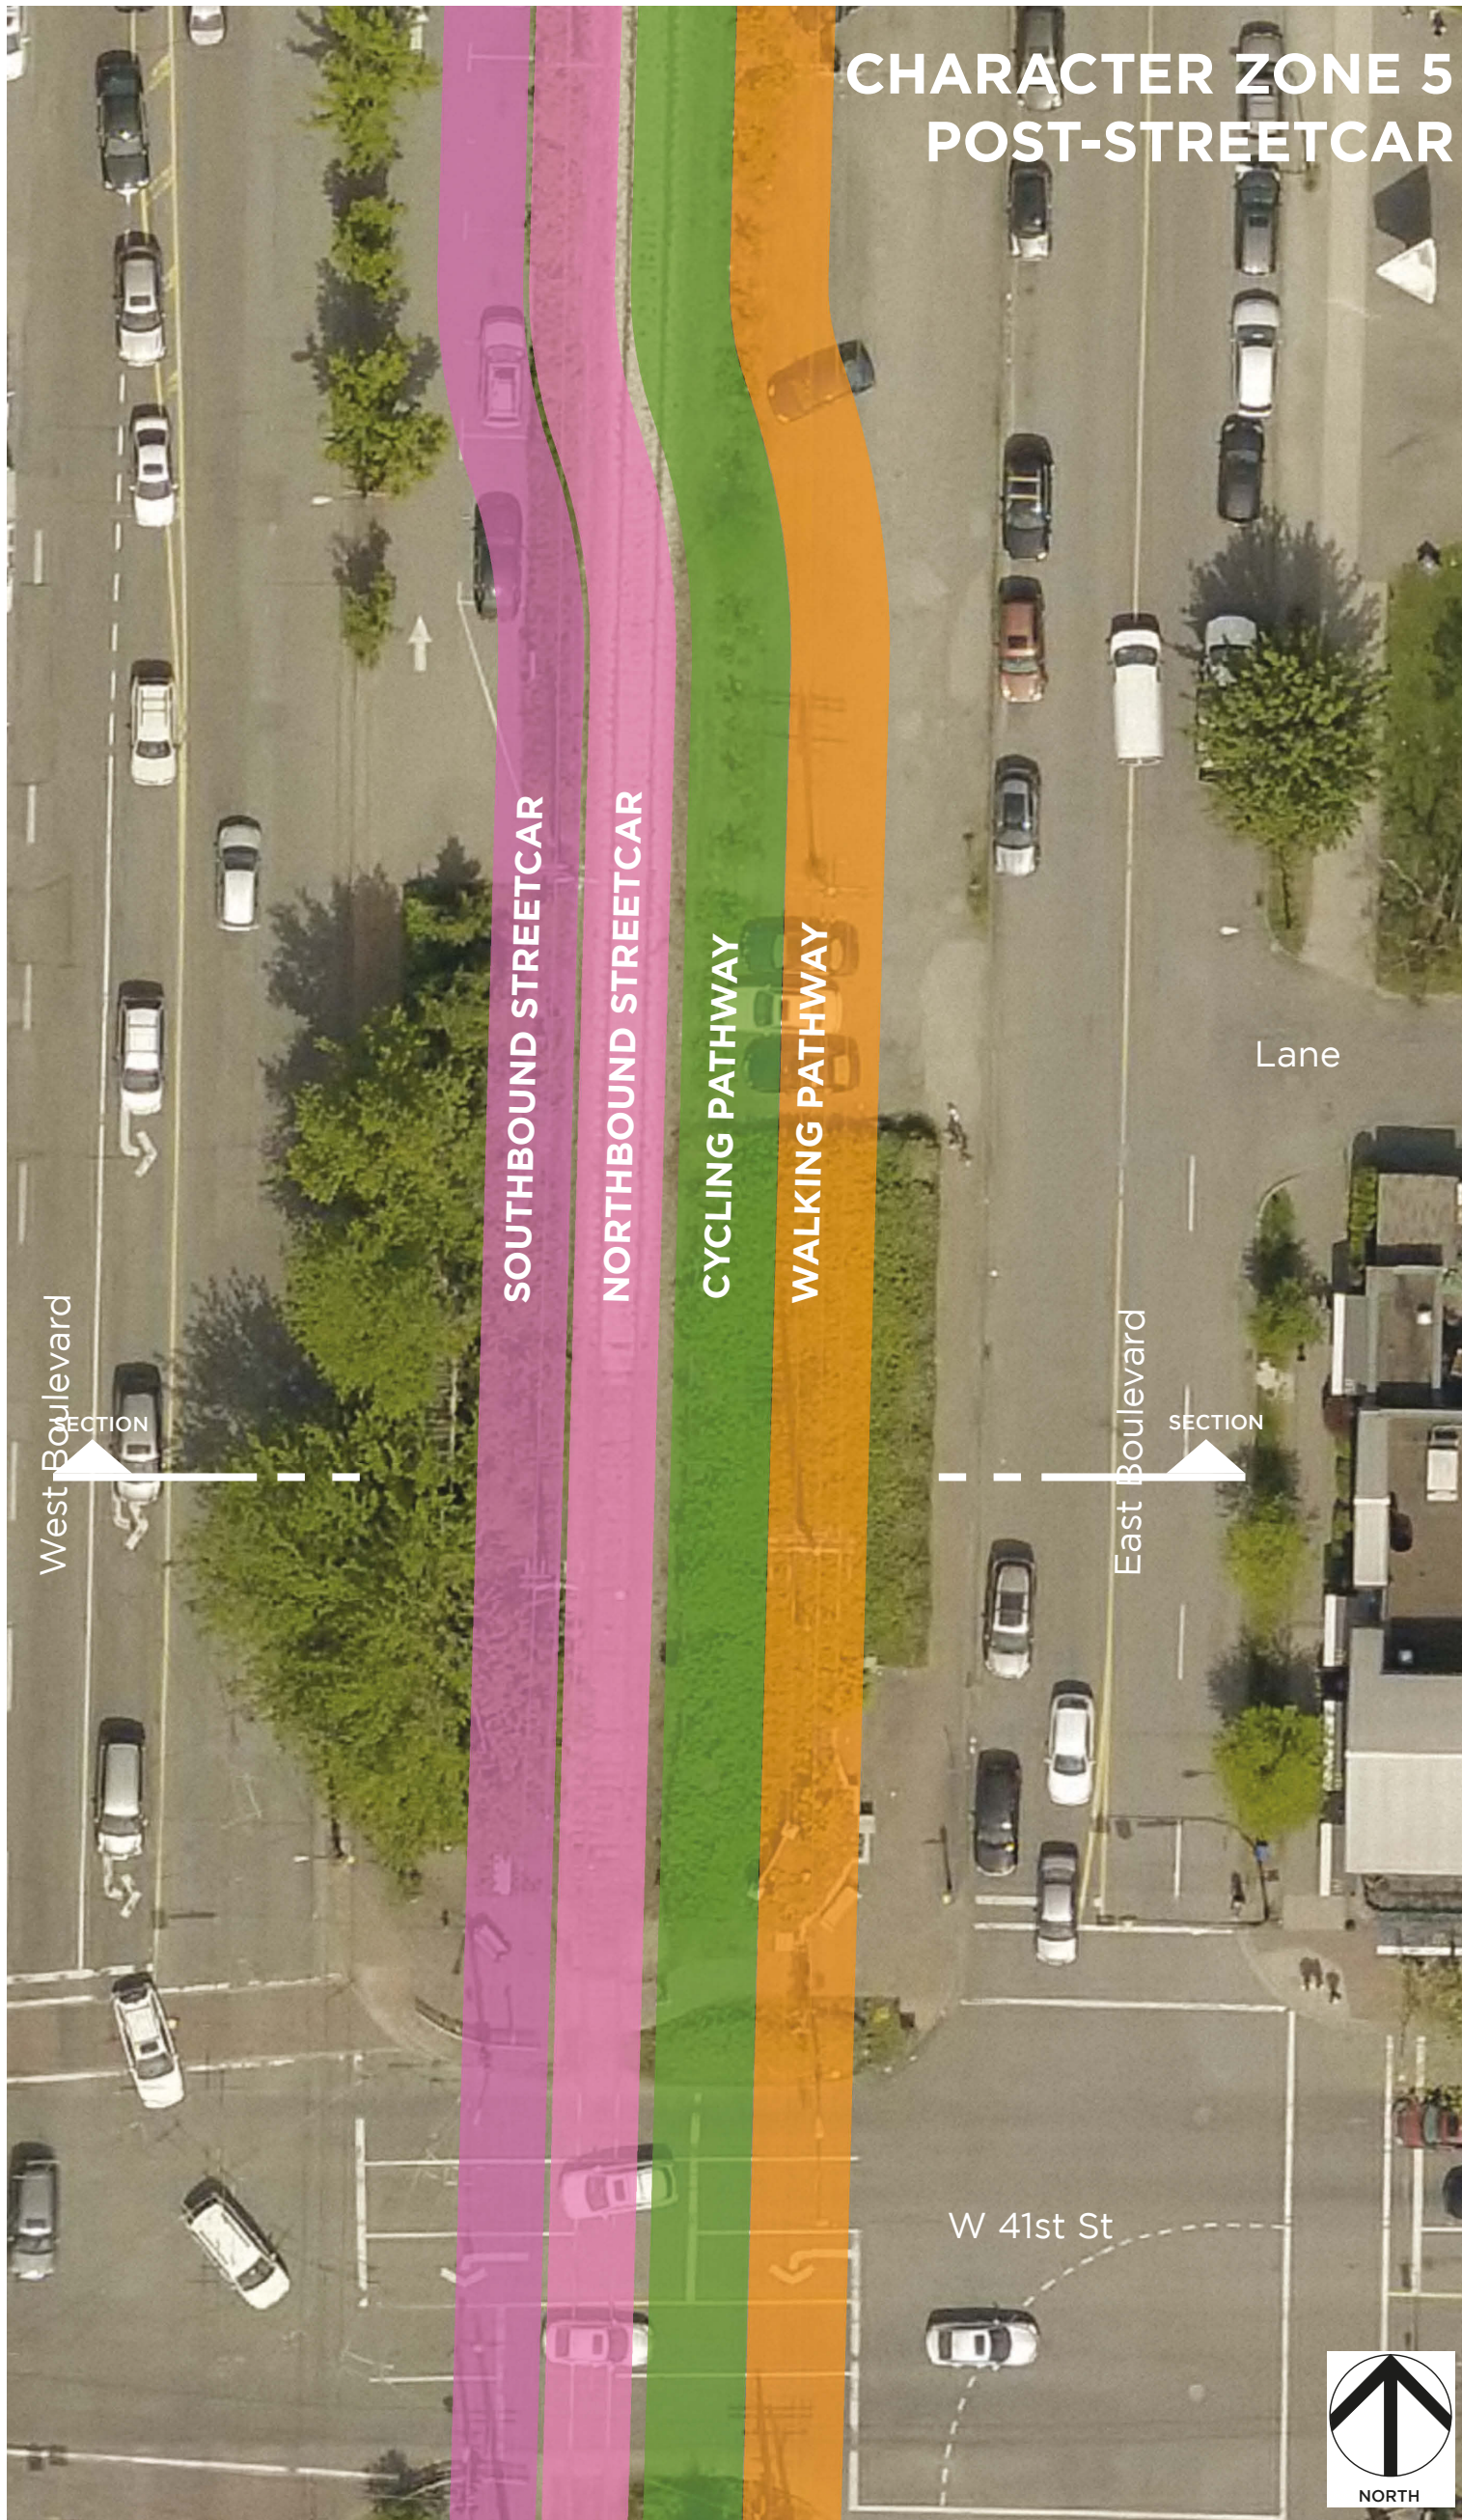

ARBUTUS GREENWAY

Alignment Plans
and Sections

April 2018

ALIGNMENT PLANS AND SECTIONS

ALIGNMENT PLANS AND SECTIONS

CHARACTER ZONE 1

PRE-STREETCAR SECTION - Looking East

POST-STREETCAR SECTION - Looking East

ALIGNMENT PLANS AND SECTIONS

ALIGNMENT PLANS AND SECTIONS

CHARACTER ZONE 2

PRE-STREETCAR SECTION - Looking North

POST-STREETCAR SECTION - Looking North

ALIGNMENT PLANS AND SECTIONS

ALIGNMENT PLANS AND SECTIONS

CHARACTER ZONE 3

PRE-STREETCAR SECTION - Looking North

POST-STREETCAR SECTION - Looking North

ALIGNMENT PLANS AND SECTIONS

ALIGNMENT PLANS AND SECTIONS

CHARACTER ZONE 4

PRE-STREETCAR SECTION - Looking North

POST-STREETCAR SECTION - Looking North

ALIGNMENT PLANS AND SECTIONS

ALIGNMENT PLANS AND SECTIONS

CHARACTER ZONE 5

PRE-STREETCAR SECTION - Looking North

W Blvd

E Blvd

POST-STREETCAR SECTION - Looking North