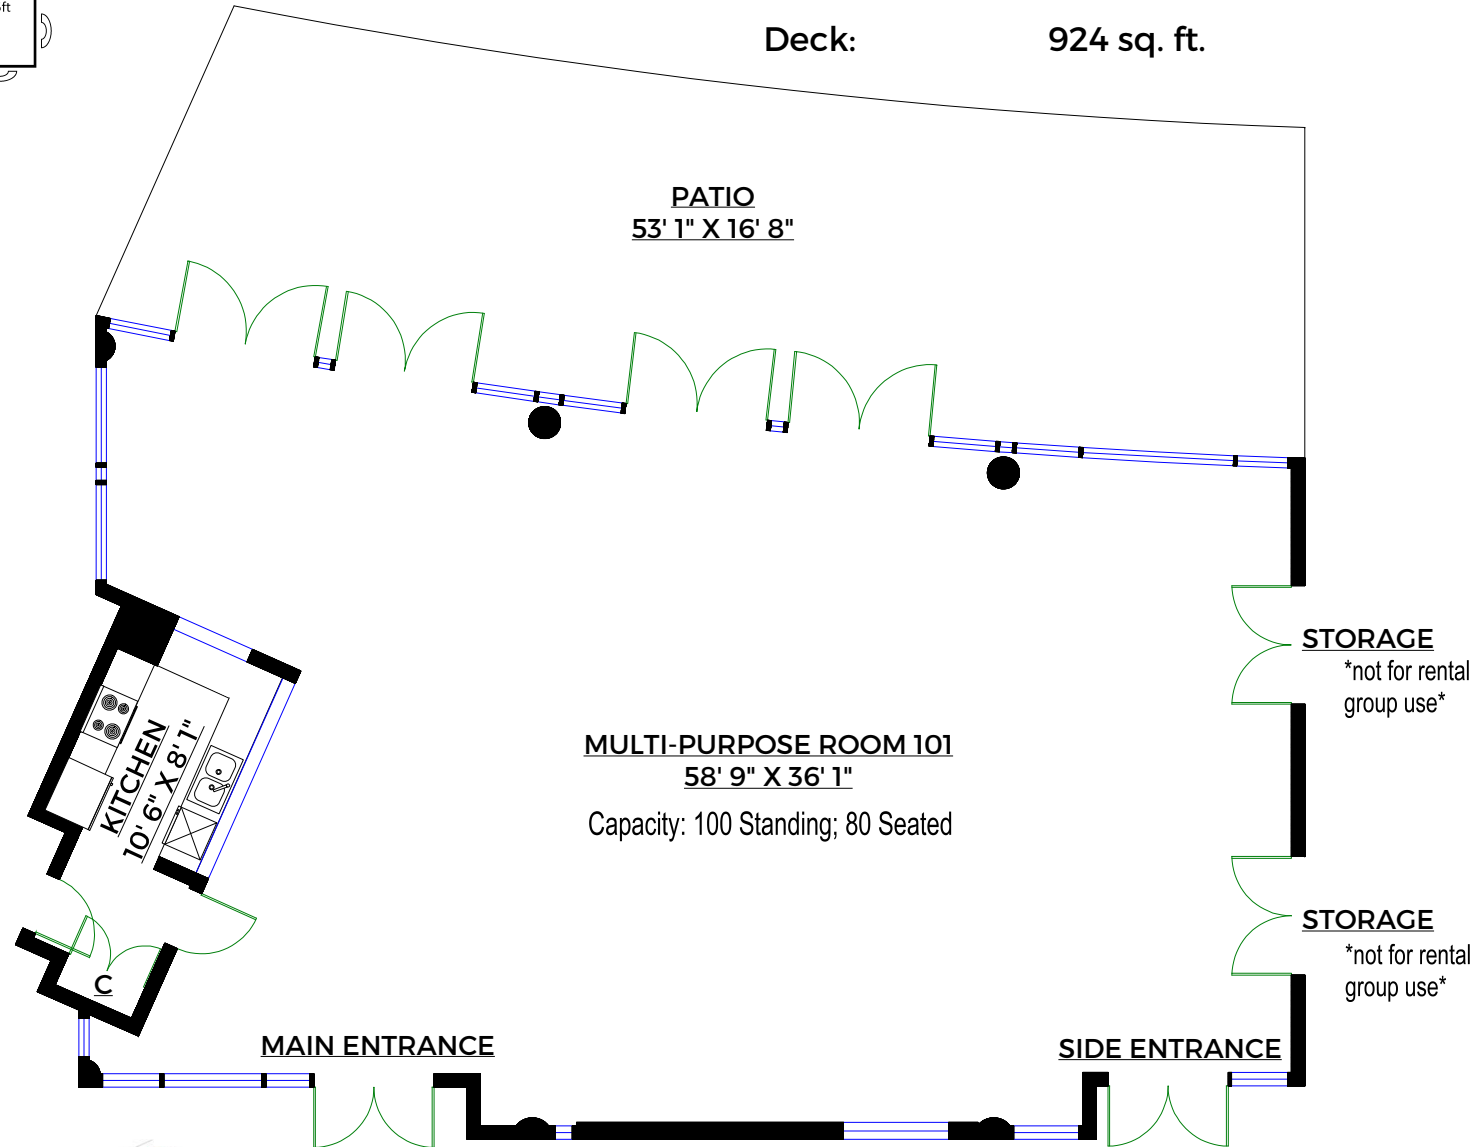

COAL HARBOUR COMMUNITY CENTRE

**480 Broughton Street,
Vancouver, B.C.**

Tables Available:

- 15 round
- 10 rectangular
- 2 card

Tables not to scale

Totals**

Main Level: 2,120 sq. ft.

Deck: 924 sq. ft.