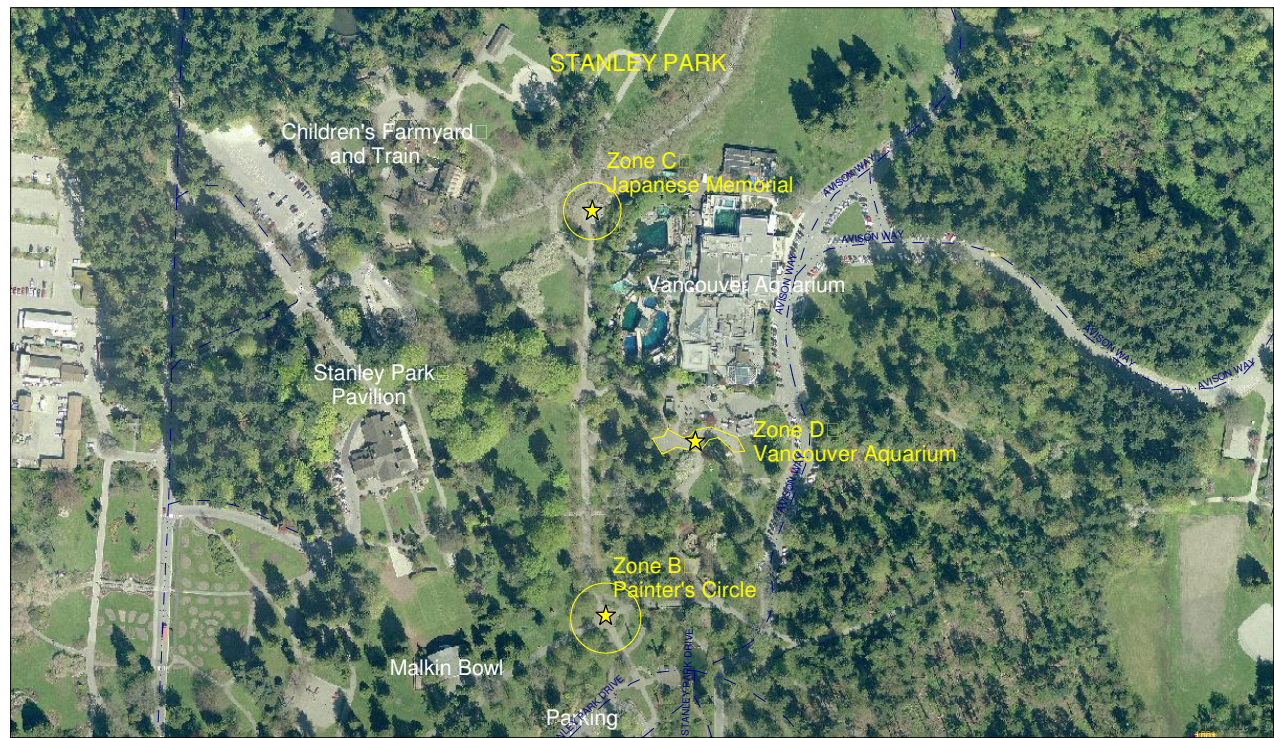

-  Stanley Park
-  City Hall
-  City Boundary
-  City Streets Network
-  Property Information
-  Foreshore Contour Line
-  Orthophotos 2009

SCALE 1 : 4,825