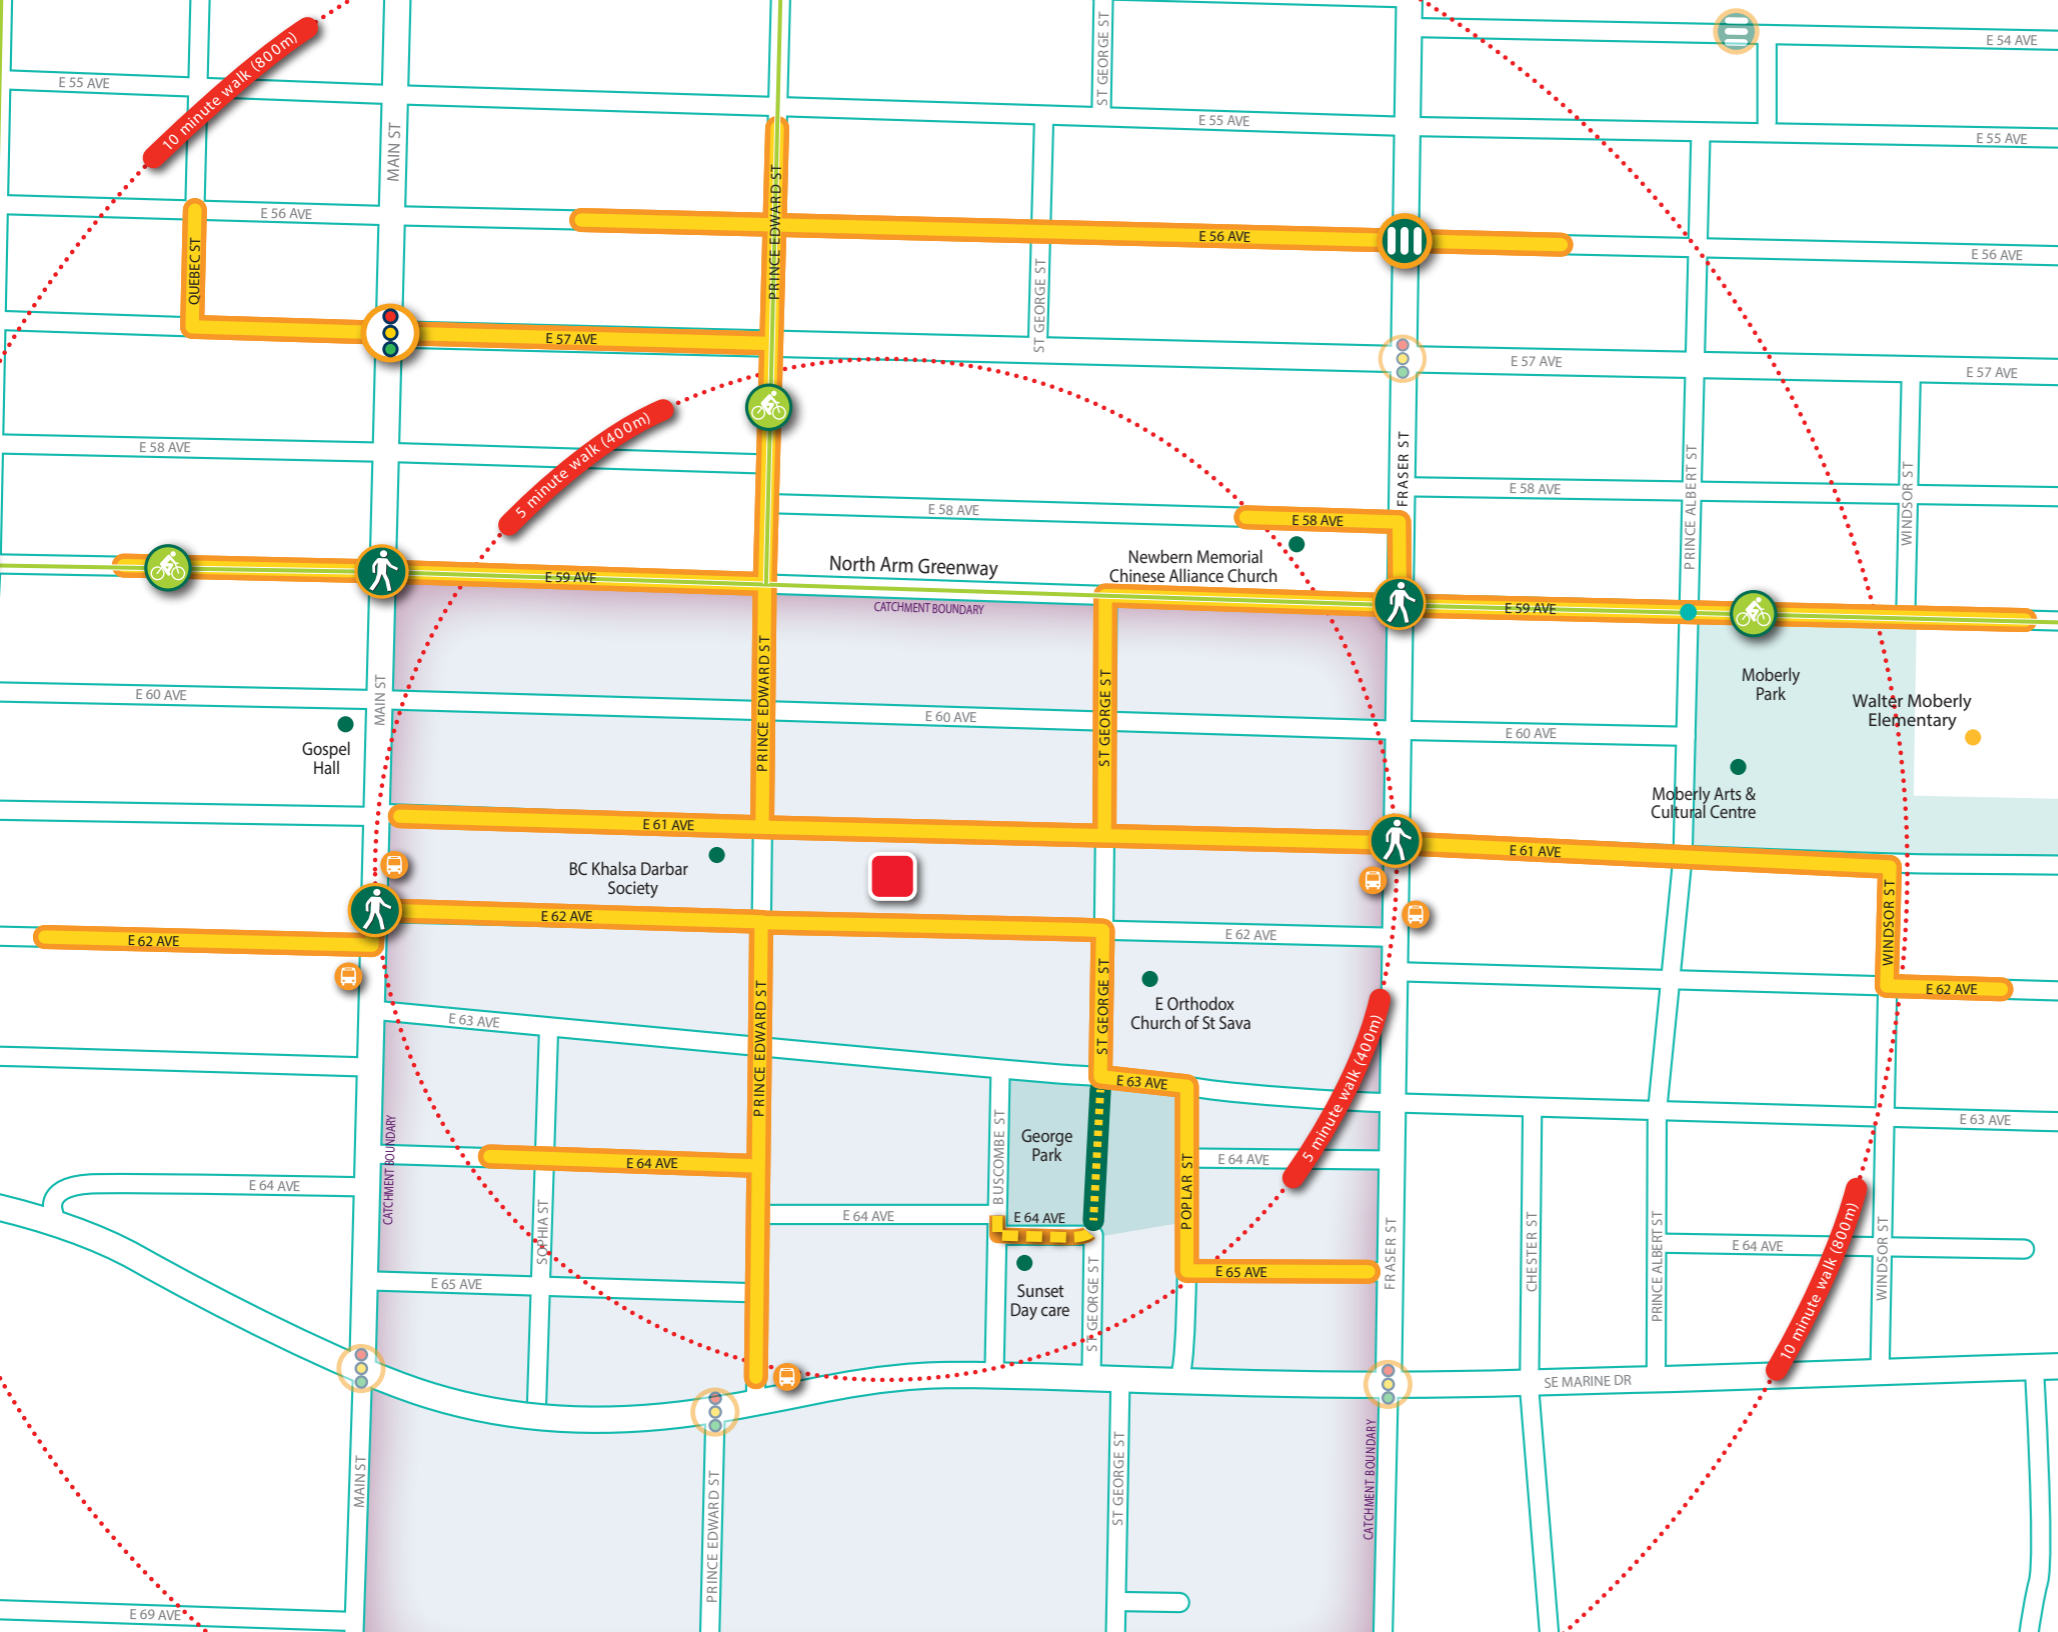

# Pierre Elliott Trudeau Elementary School

## BEST ROUTES

-  Best Route
-  Best Route (Walkway/Trail)
-  Route Connector
-  Bus Stop - (closest to school)
-  School
-  Traffic Signal
-  Pedestrian Signal
-  Marked Crosswalk
-  City Bikeway
-  Trail / Walkway
-  Traffic Circles

This map is provided as a public resource for general information purposes only. The information shown on this map is compiled from various sources and HASTE makes no warranties, expressed or implied as to the accuracy or completeness of the information.