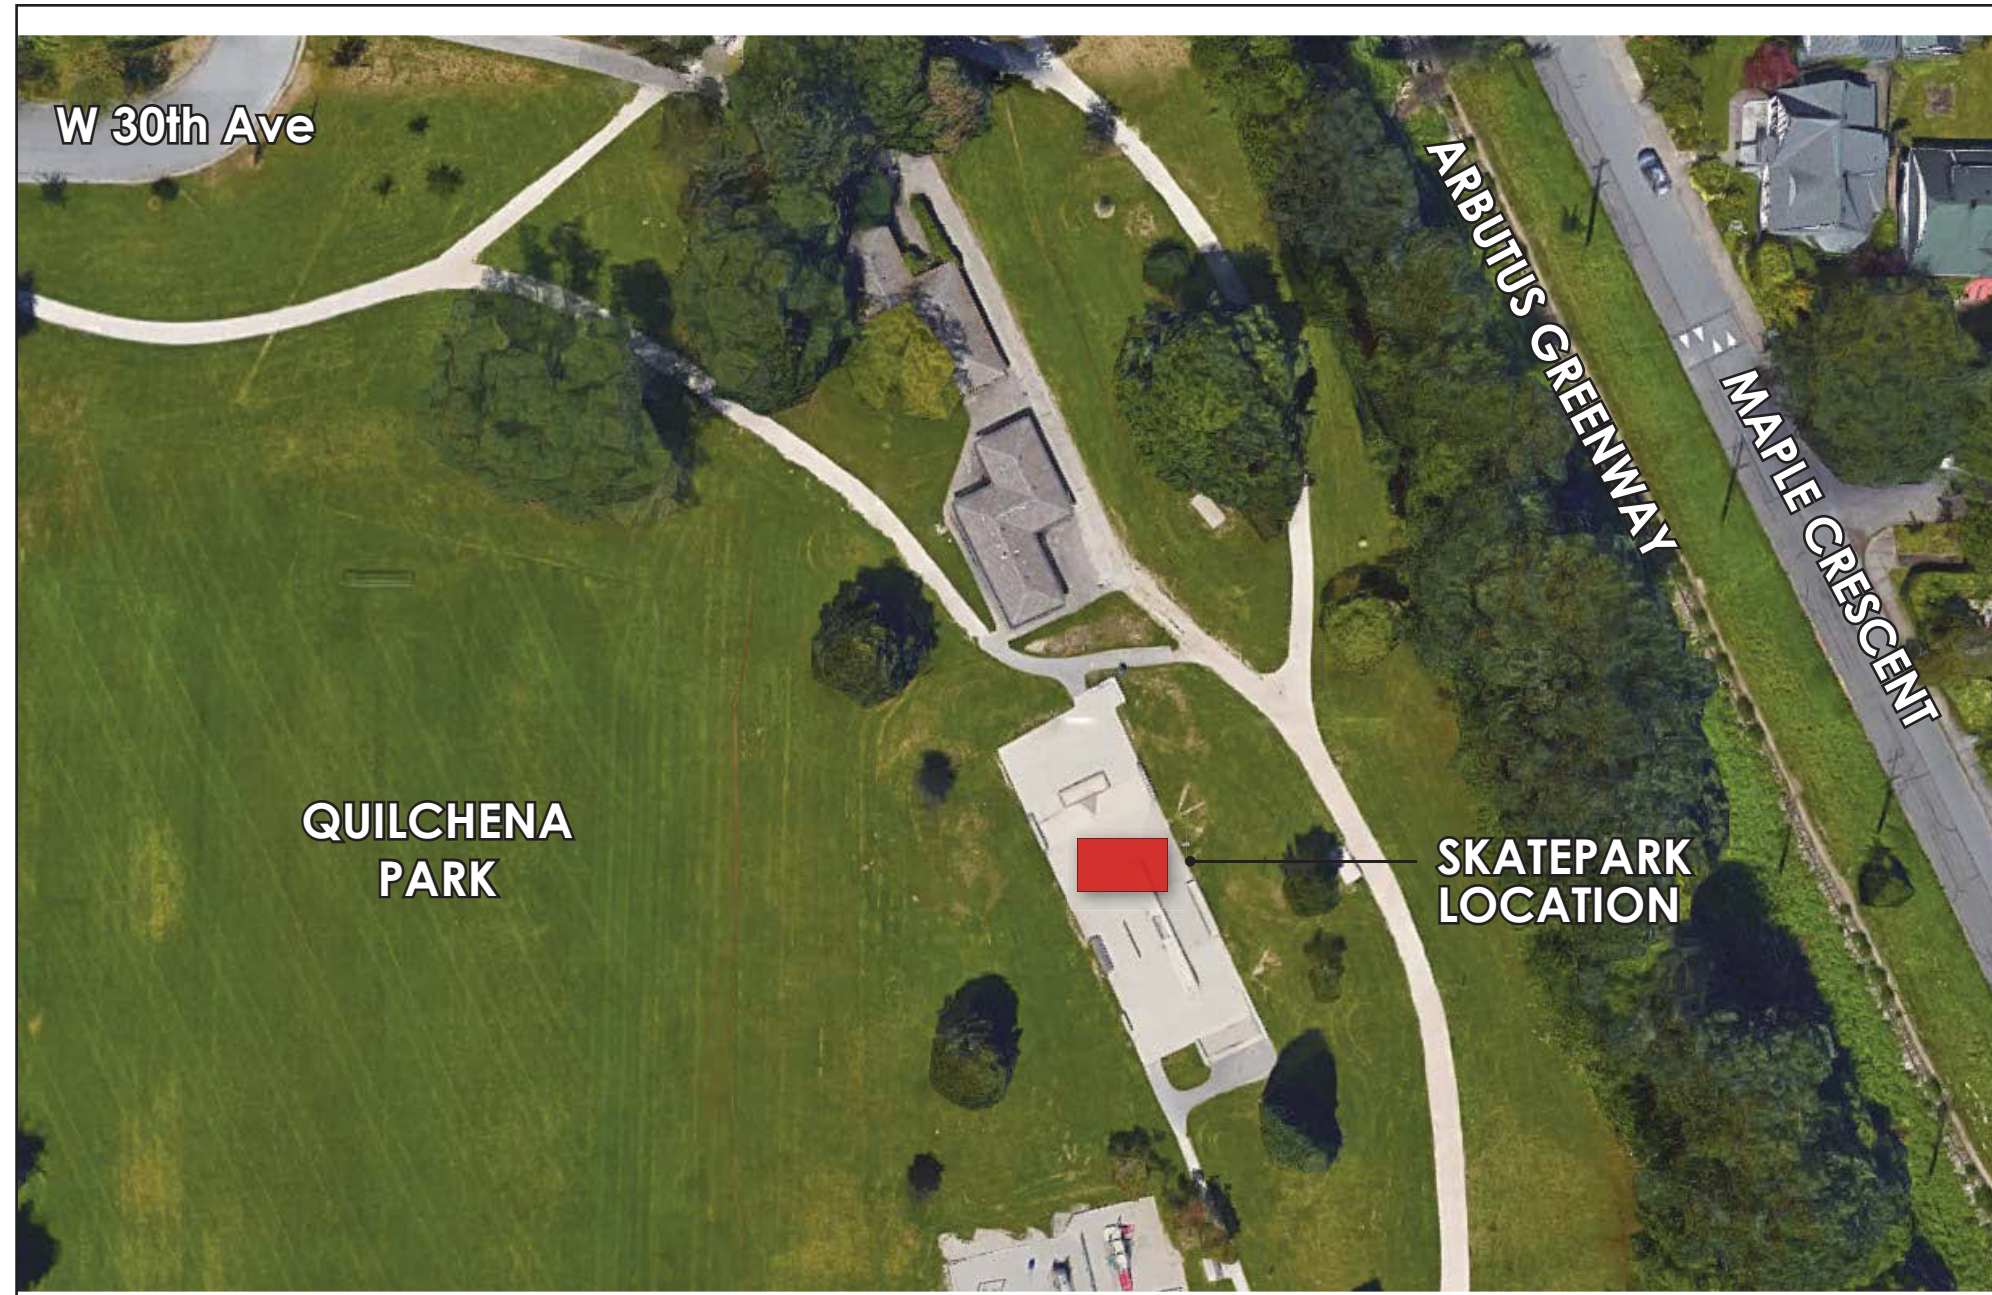

Quilchena Skatepark Redevelopment

3D Model - Site Plan & Context

Context Plan nts

Site Plan SCALE: 0 2m 5m 10m

Perspective View

Vancouver, BC

September, 2017

www.newlineskateparks.com

Quilchena Skatepark Redevelopment

3D Model - Render Views