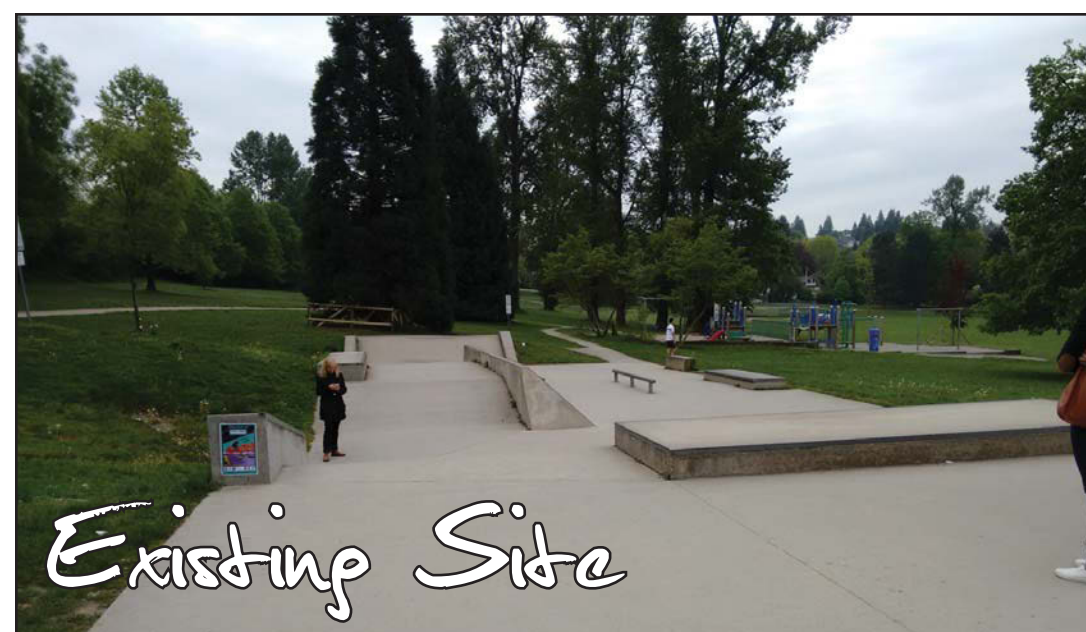

Quilchena Skatepark Redevelopment

3D Model - Site Plan & Context

Context Plan nts

Site Plan SCALE: 0 2m 5m 10m

Perspective View

Vancouver, BC

September, 2017

www.newlineskateparks.com