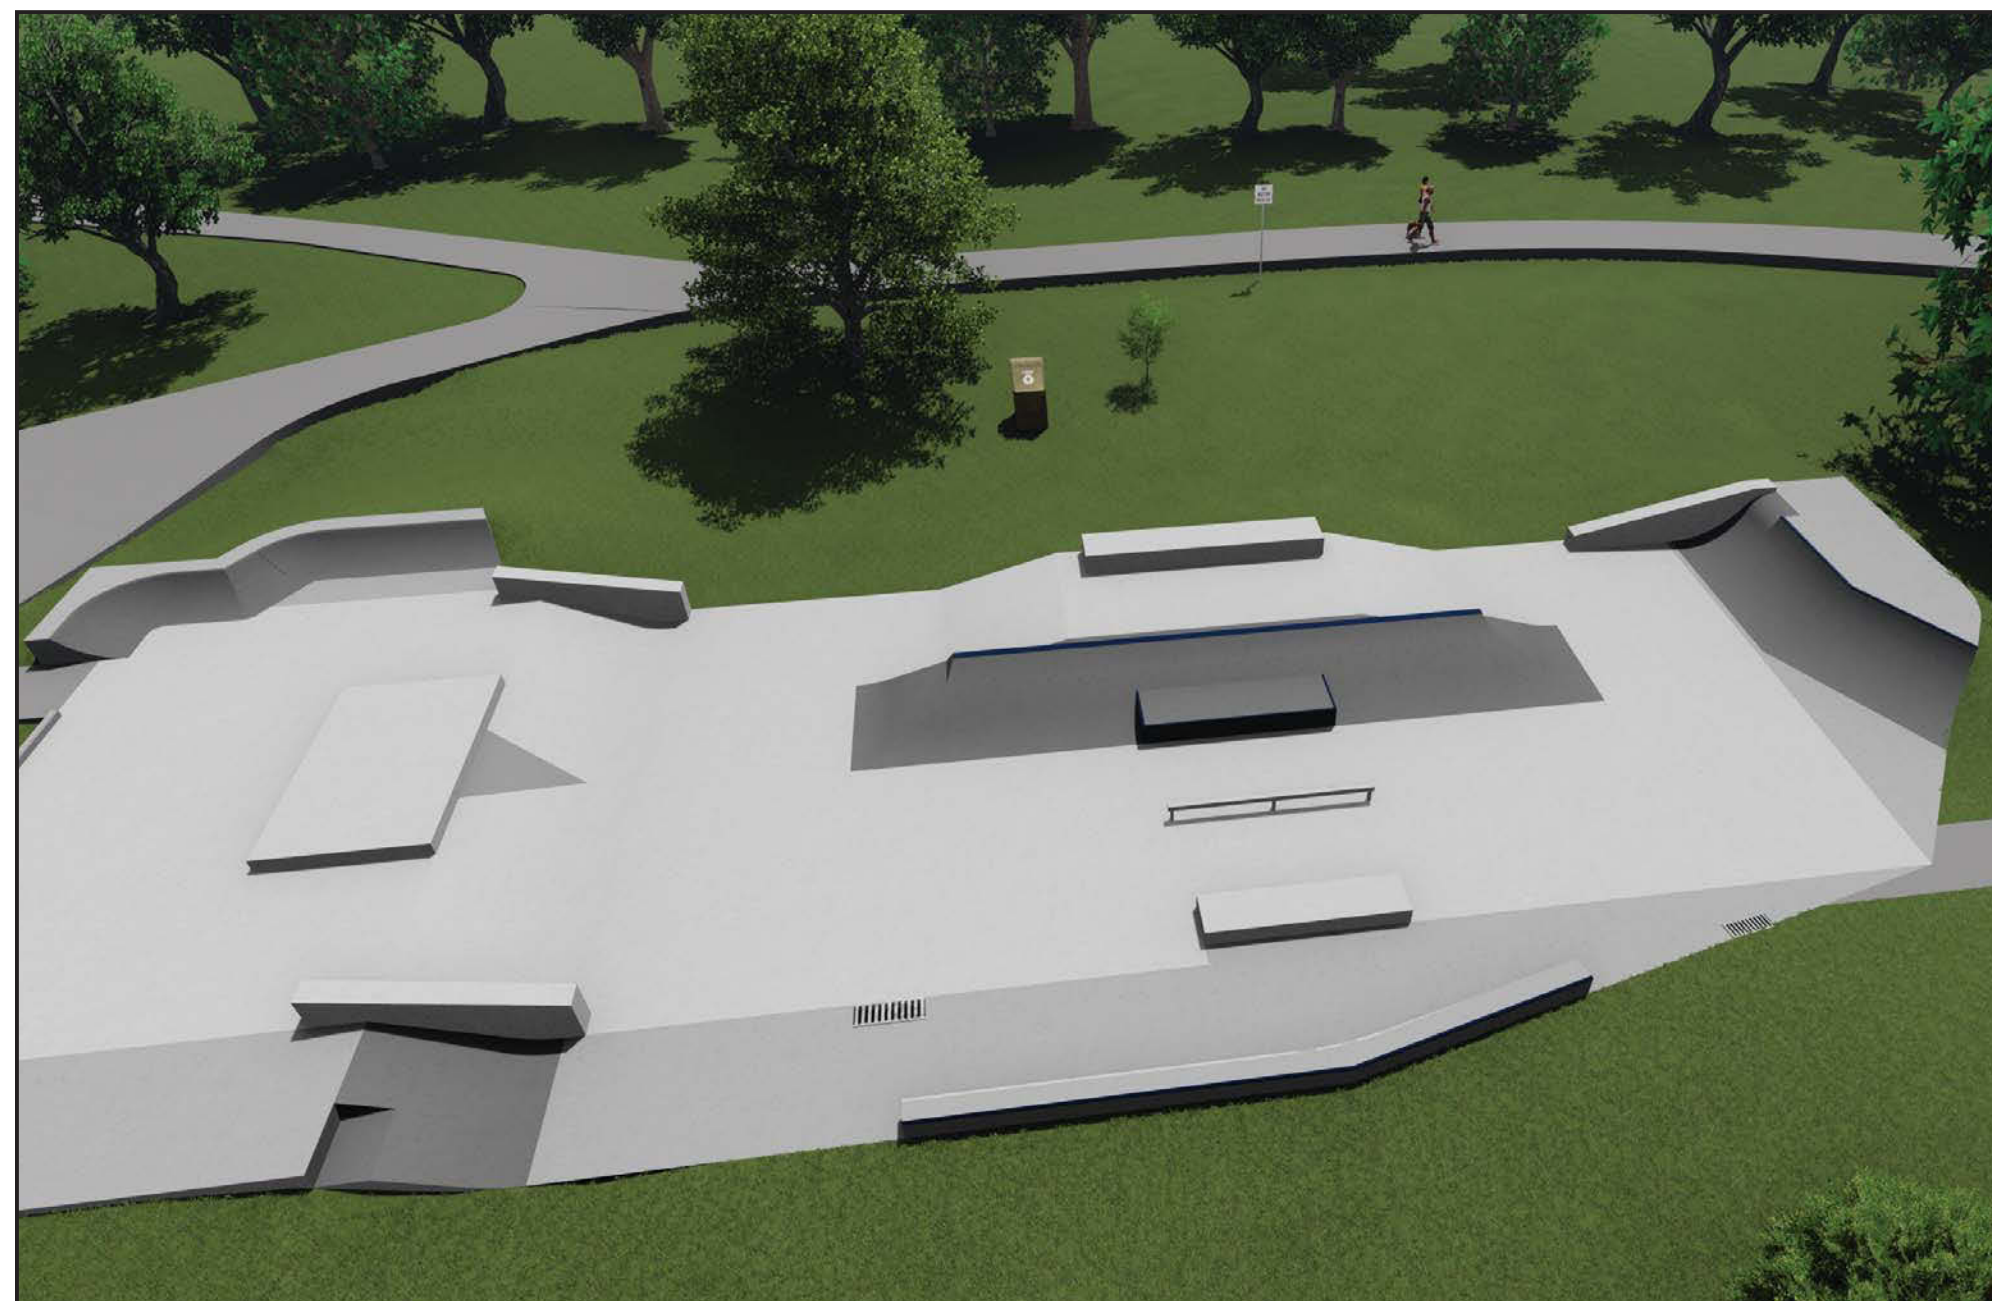

Quilchena Skatepark Redevelopment

3D Model - Site Plan & Context

Context Plan nts

Site Plan SCALE: 0 2m 5m 10m

Perspective View

Vancouver, BC

September, 2017

www.newlineskateparks.com

Quilchena Skatepark Redevelopment

3D Model - Render Views