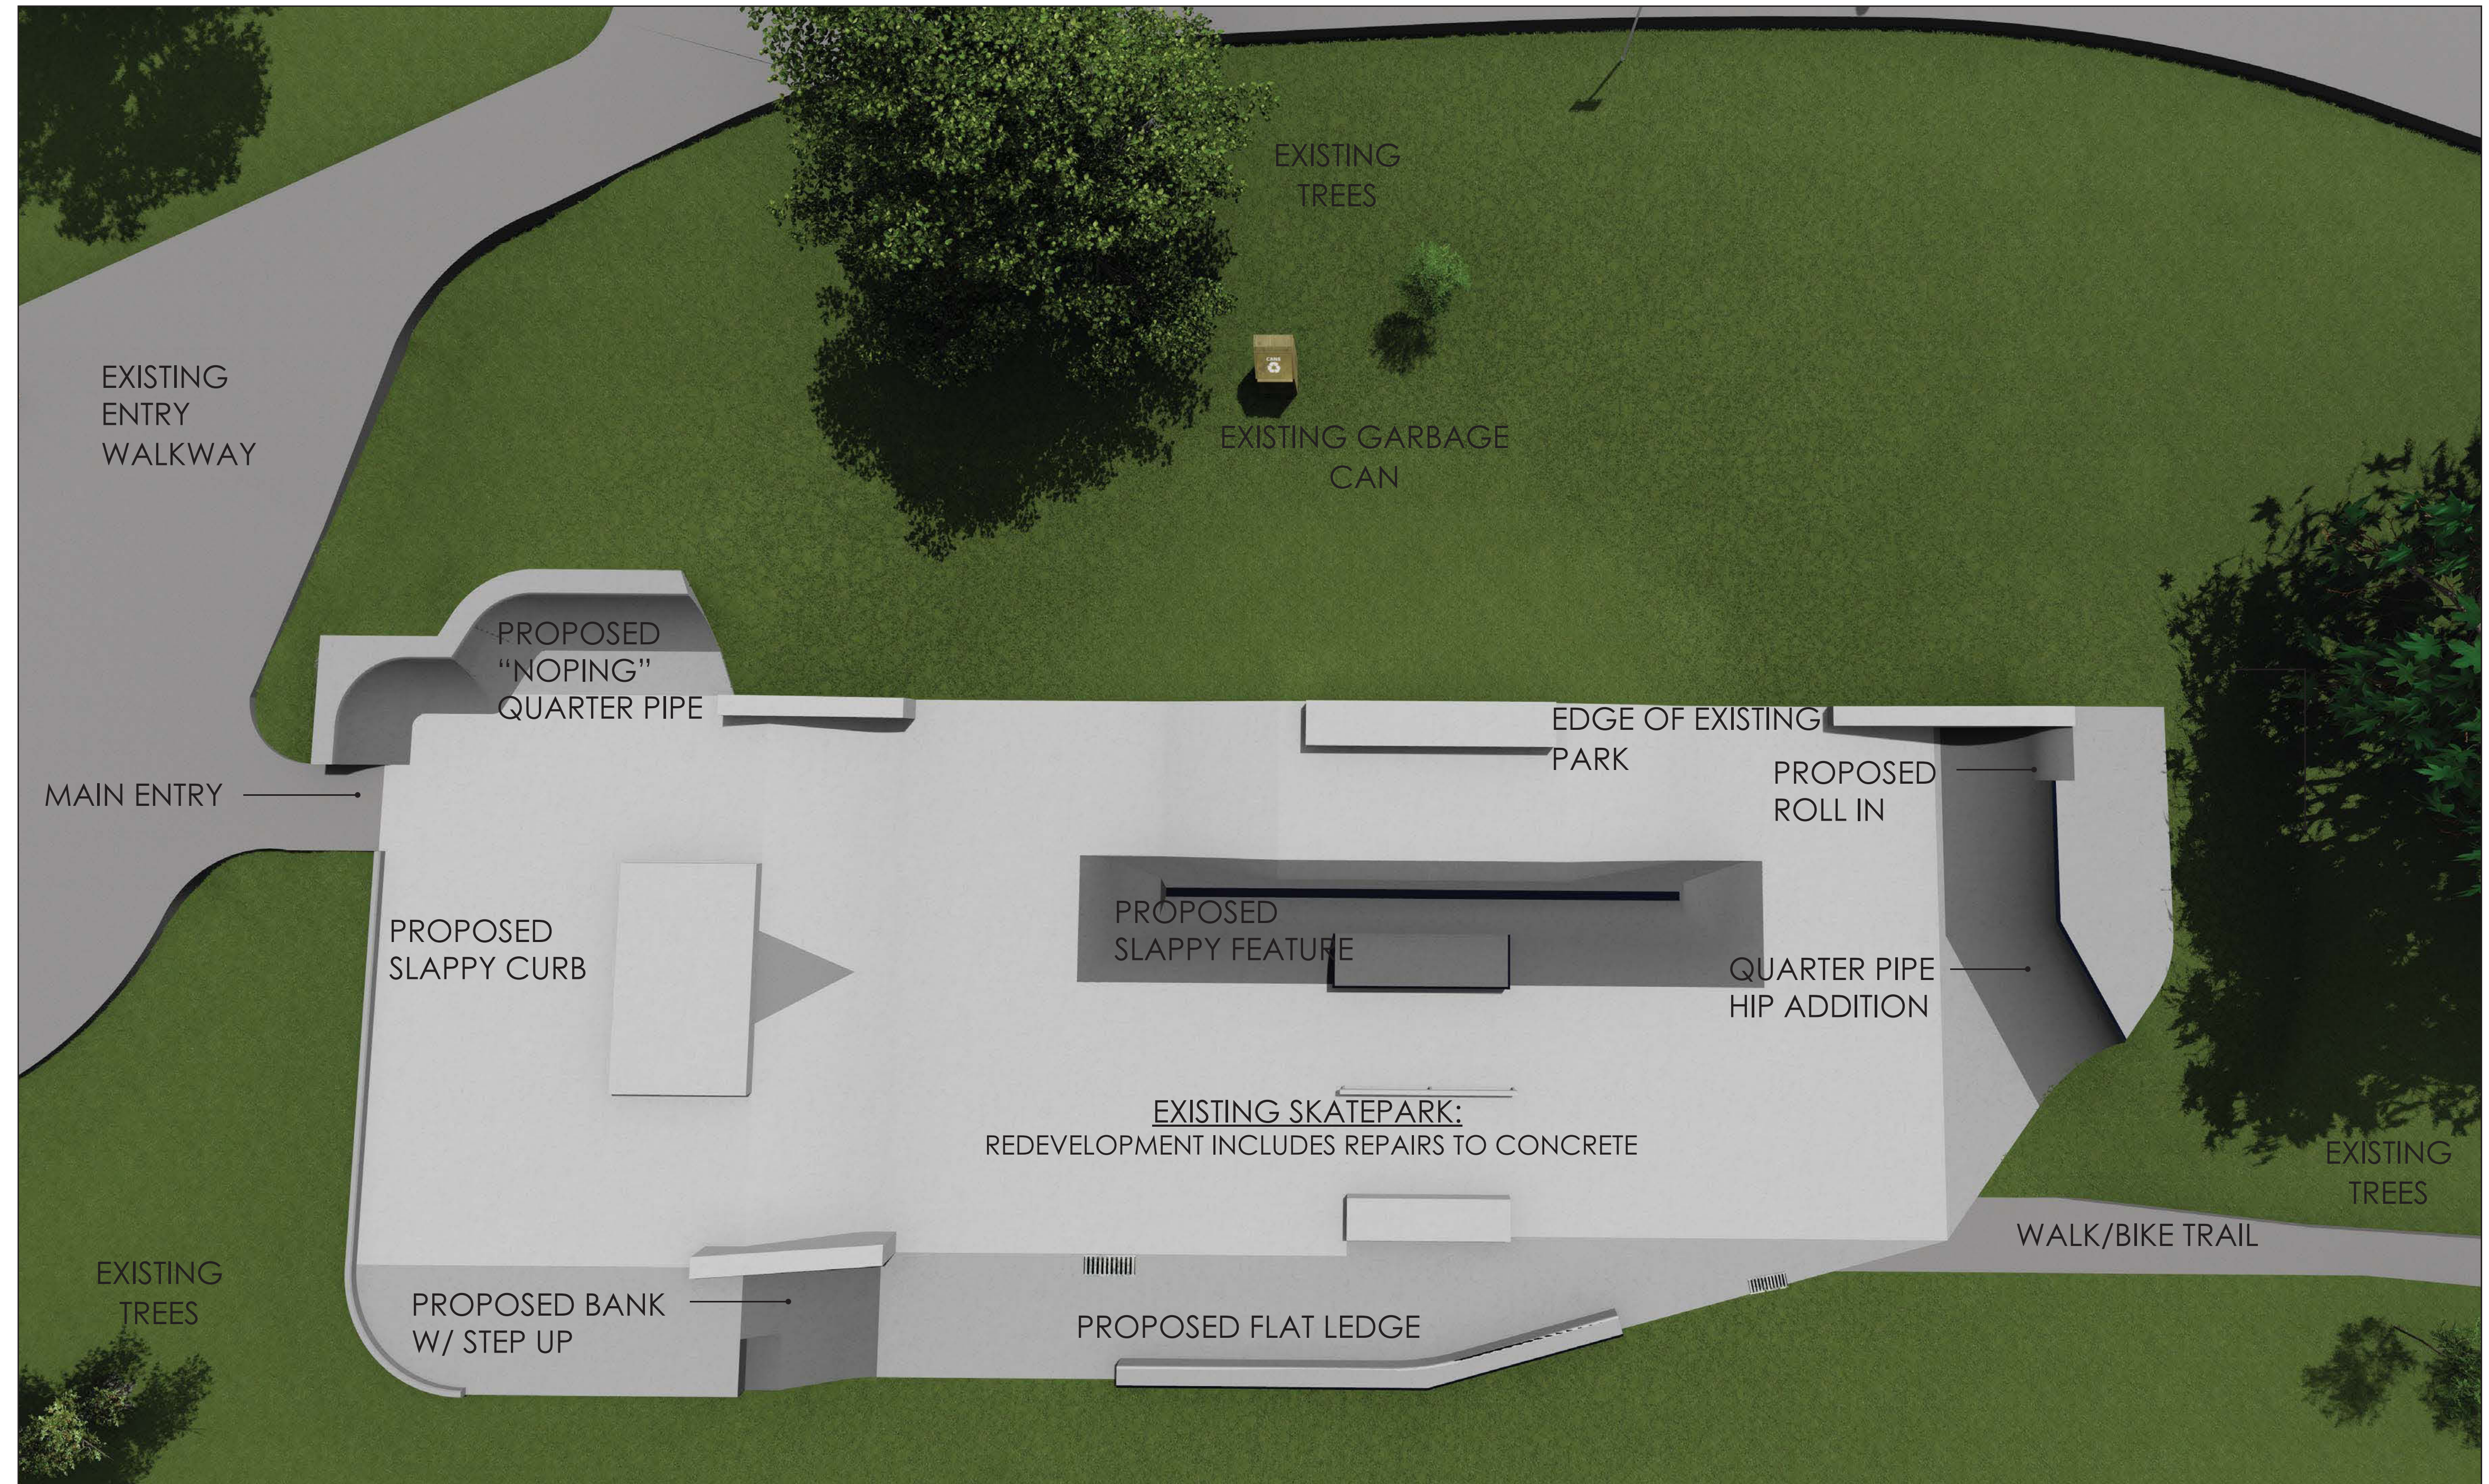

Quilchena Skatepark Redevelopment

3D Model - Site Plan & Context

Context Plan nts

Site Plan SCALE: 0 2m 5m 10m

Perspective View

Vancouver, BC

September, 2017

www.newlineskateparks.com

Quilchena Skatepark Redevelopment

3D Model - Render Views