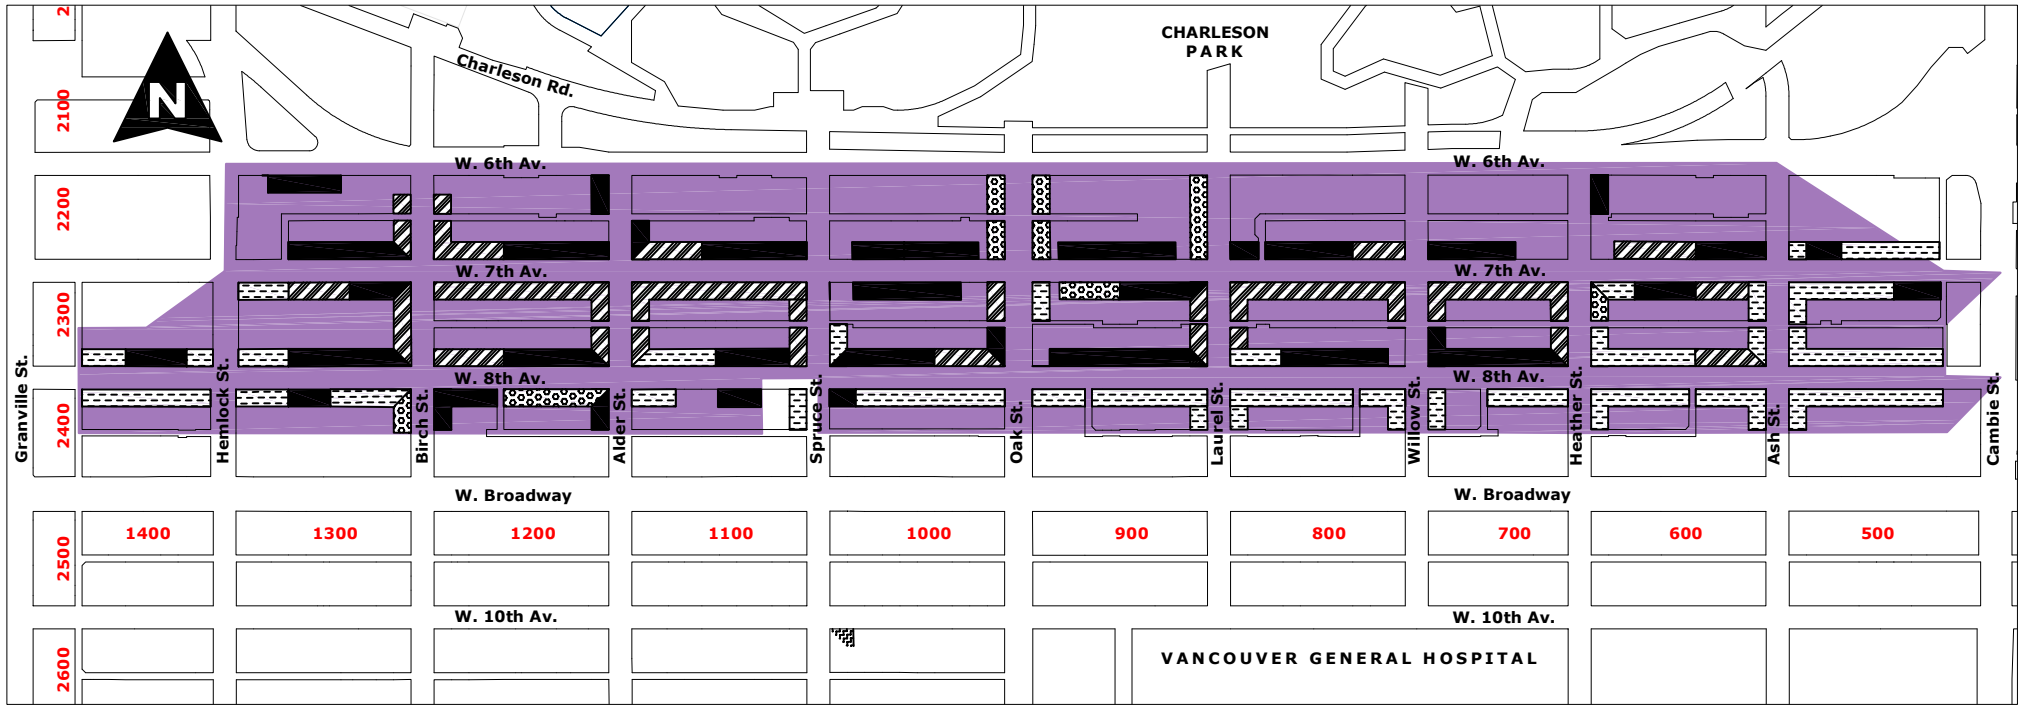

FAIRVIEW RESIDENTIAL PERMIT ZONE

 Full time permit parking

 2 HR 9am-6pm Mon-Fri, Except with Permit

 2 HR 9am-6pm Mon-Fri

 Parking Meters

 Residents of this shaded area are eligible to apply for a parking decal

*** This map is provided as a guide only. Please refer to the posted street signs when parking. ***