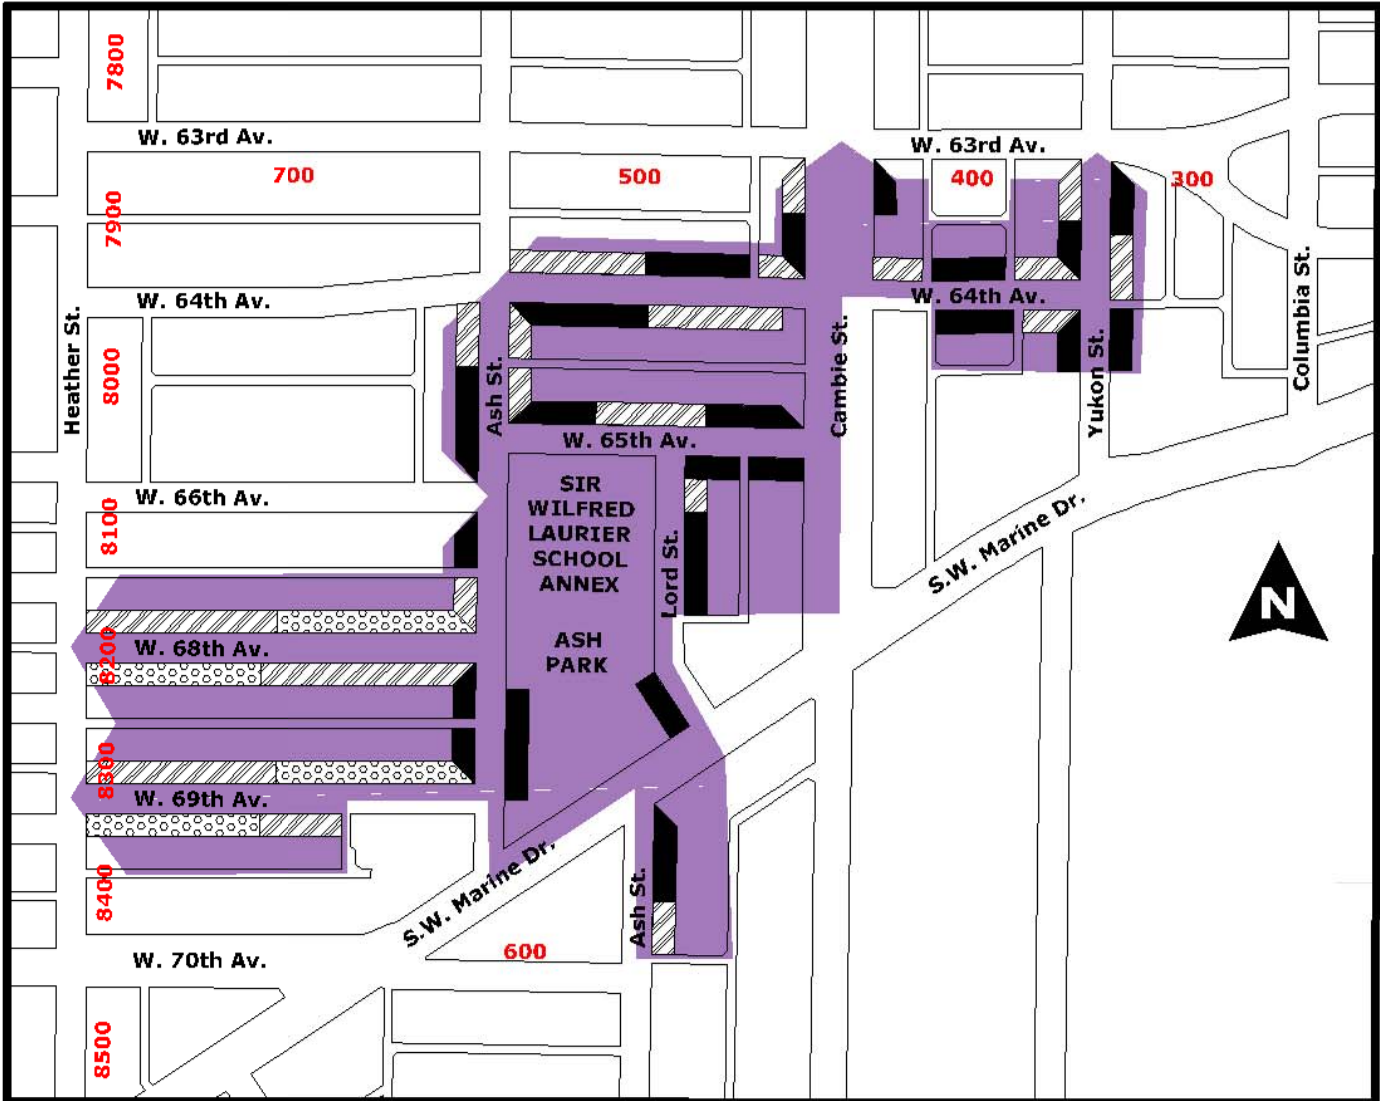

MARINE DRIVE RESIDENTIAL PERMIT ZONE

	Full time permit parking
	Resident Permit Parking (9am-6pm, Mon-Sat)
	2 HR 9am-6pm, Except with Permit
	Residents of this shaded area are eligible to apply for a parking decal

** This map is provided as a guide only. Please refer to the posted street signs when parking. **