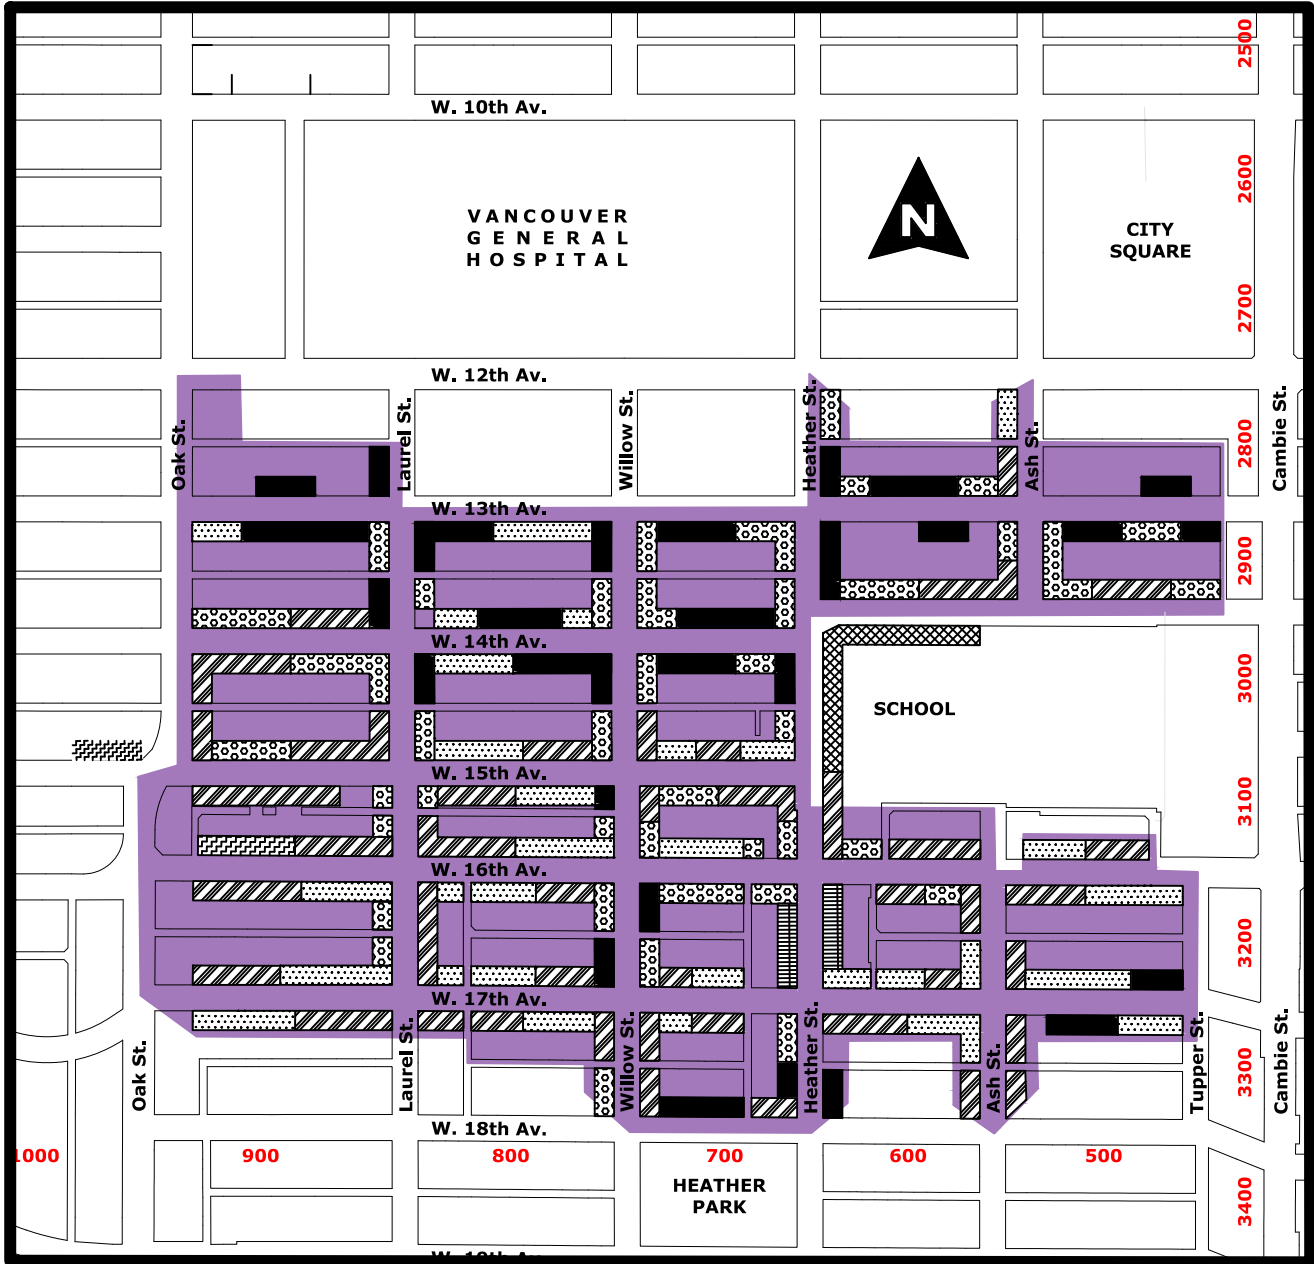

# VGH RESIDENTIAL PERMIT ZONE

Full time permit parking

Resident Permit Parking (6am-6pm)

2 HR 6am-6pm, Mon-Fri, Except with Permit

2 HR 9:30-3pm, Except with Permit

2 HR 6am-6pm

2 HR 9am-6pm

No Parking 8am-5pm School Days

Residents of this shaded area are eligible to apply for a parking decal

\*\* This map is provided as a guide only. Please refer to the posted street signs when parking. \*\*