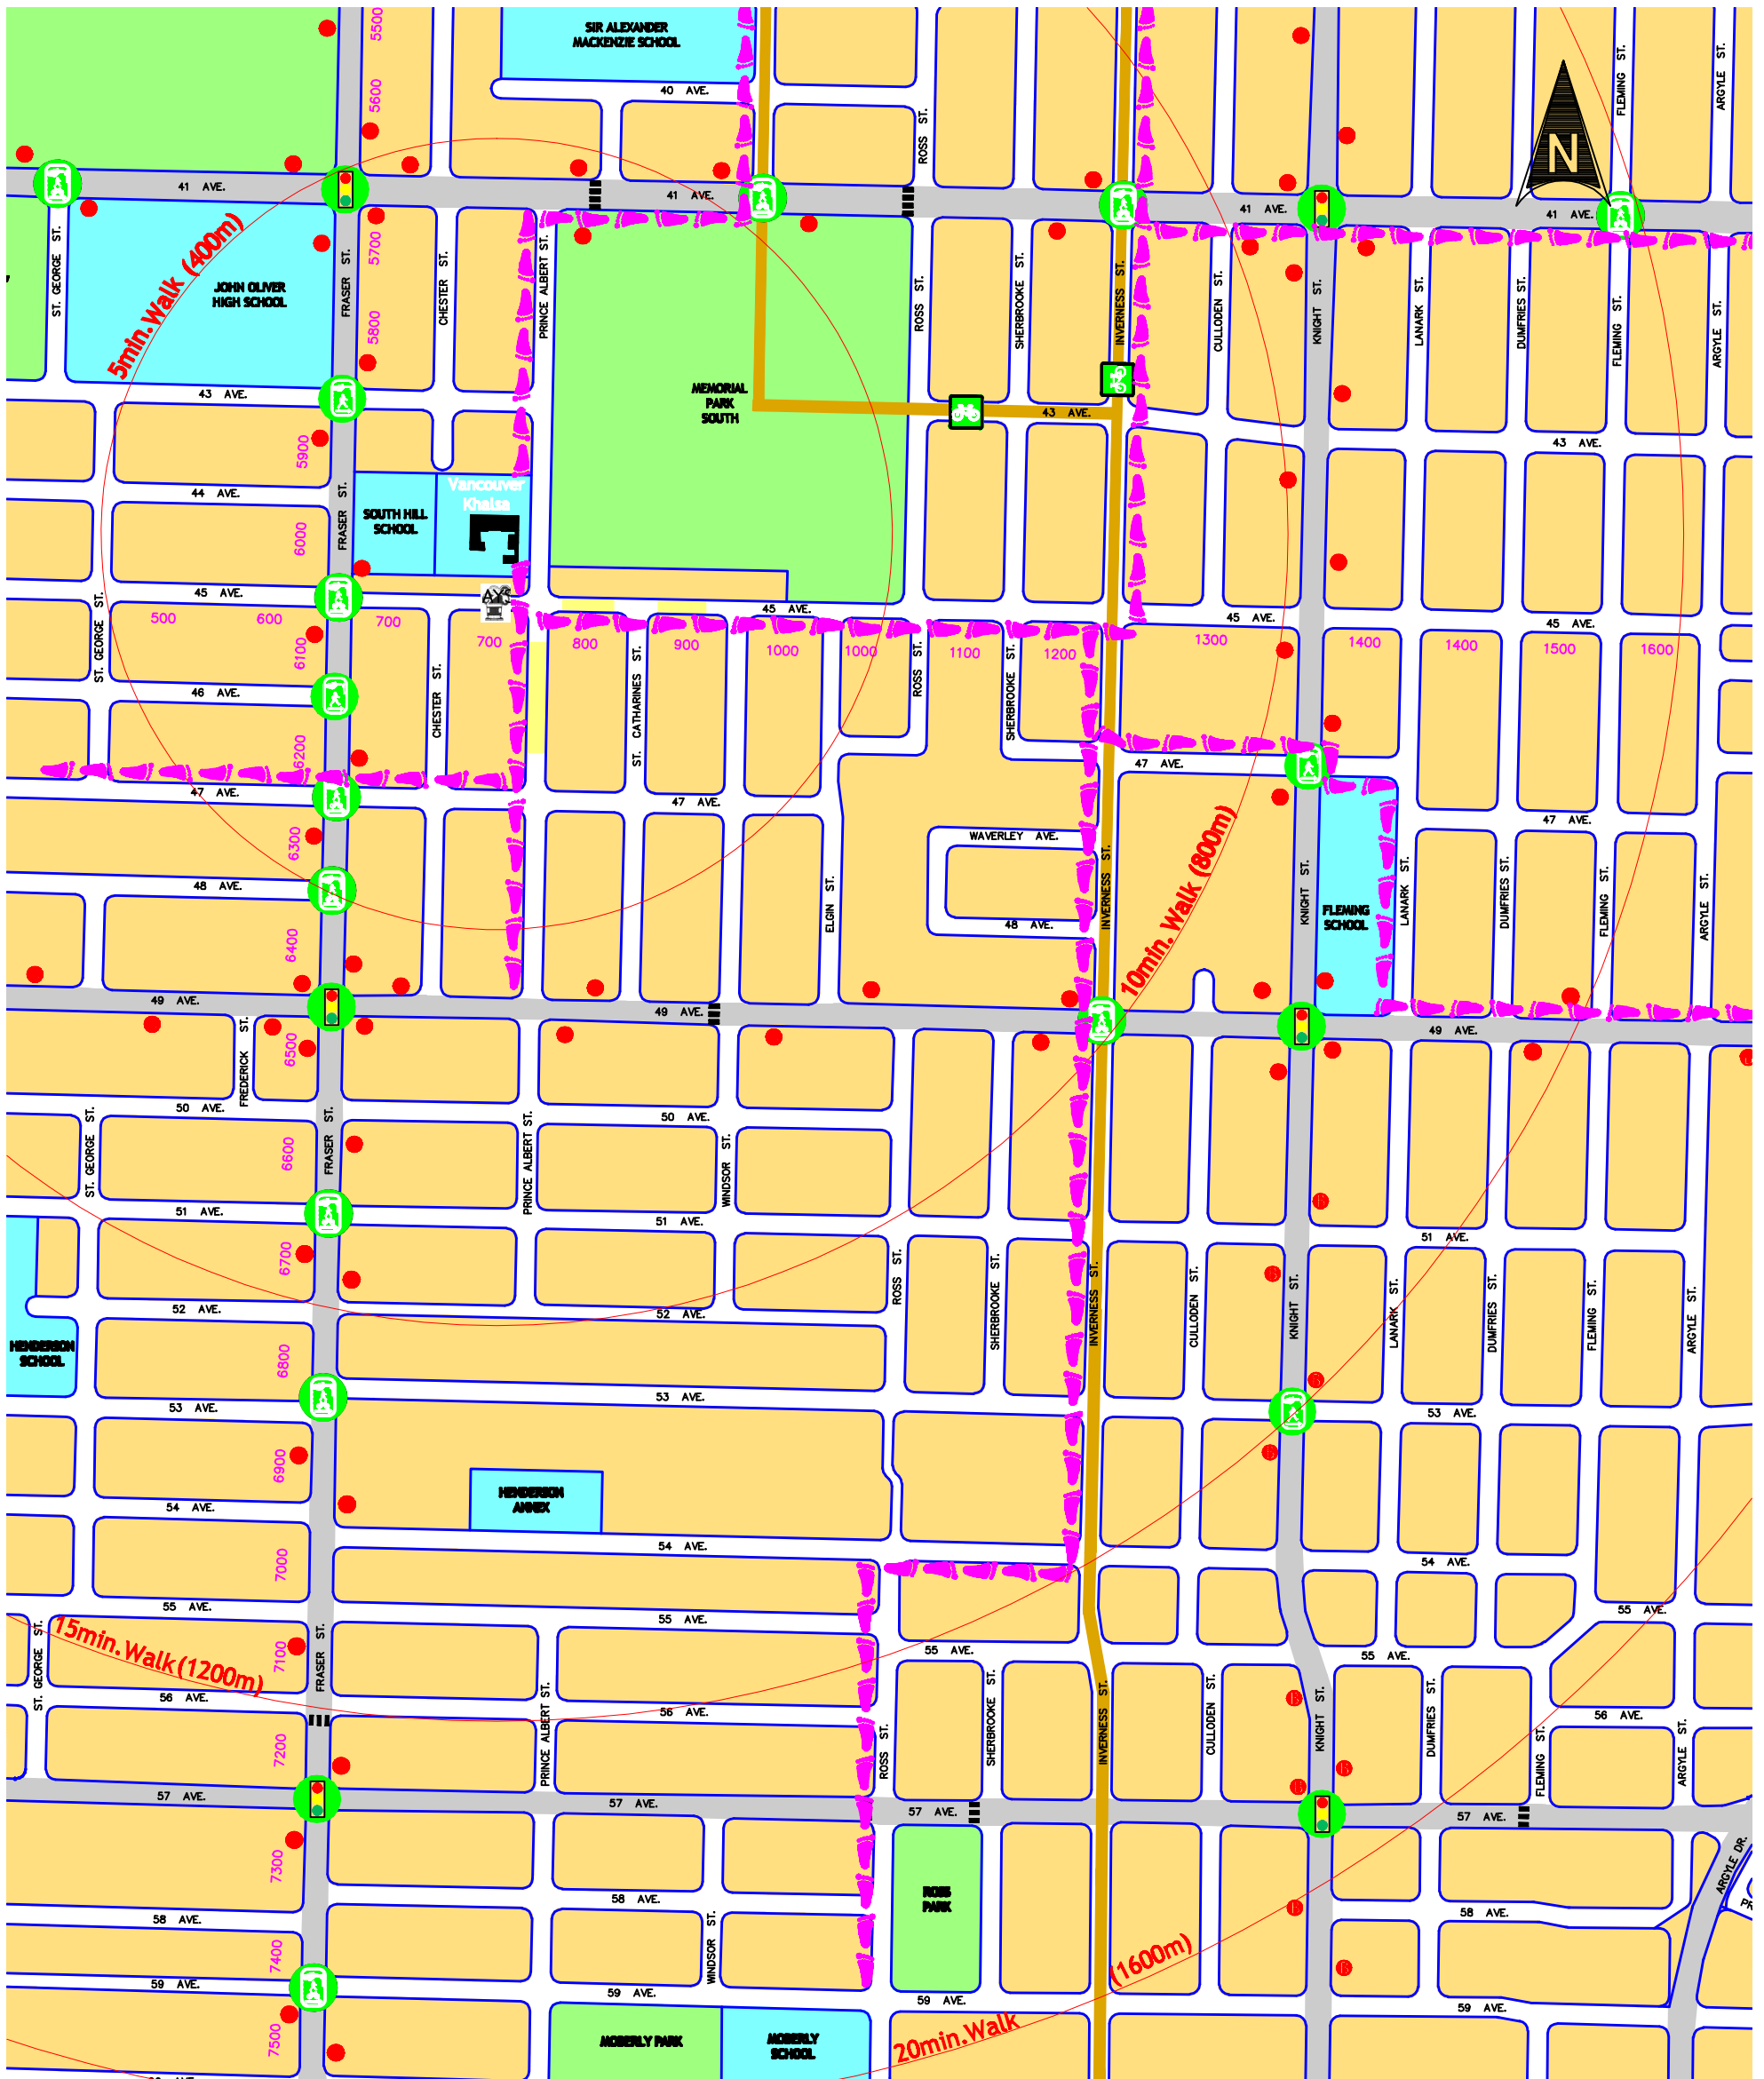

BEST WALK/BIKE ROUTES TO VANCOUVER KHALSA SCHOOL

LEGEND

-  TRAFFIC SIGNAL
-  PEDESTRIAN SIGNAL
-  PEDESTRIAN/BIKE SIGNAL
-  BEST WALKING ROUTE
-  MARKED CROSSWALKS
-  BUS STOP
-  SCHOOLS
-  PARKS
-  MAJOR STREETS
-  PARK AND WALK
-  BIKE ROUTES
-  CROSSING PATROL