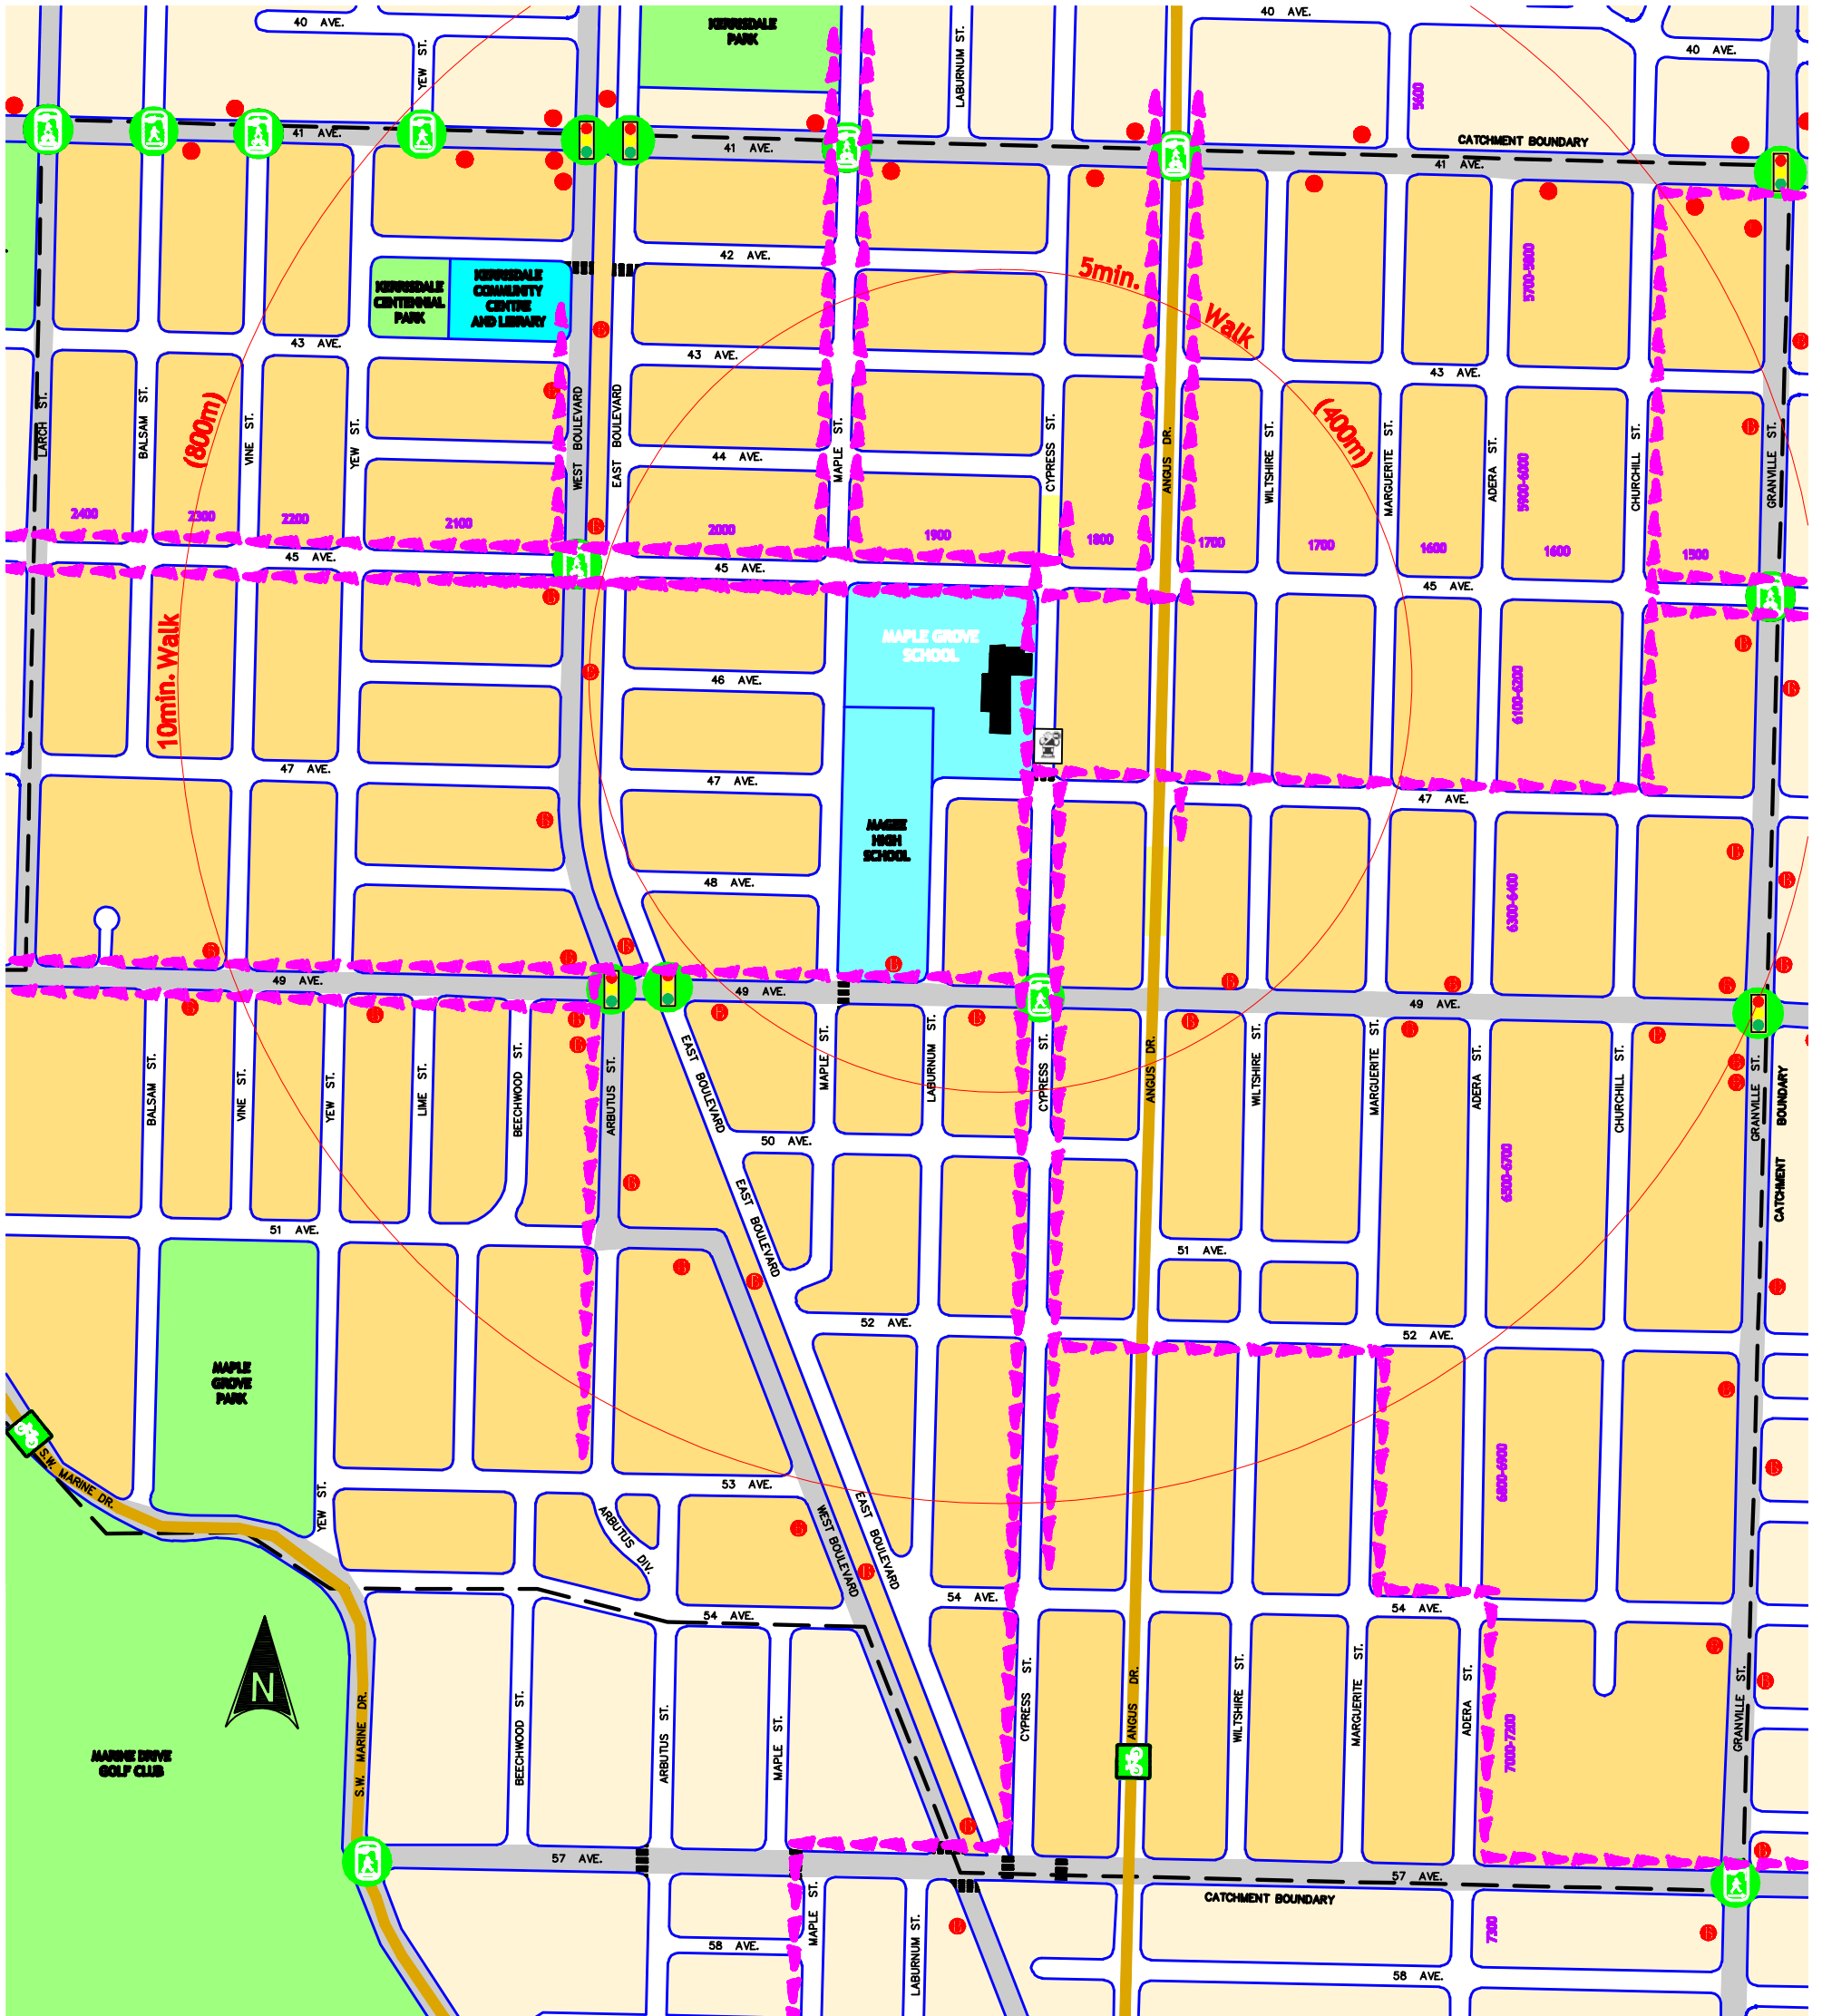

# BEST WALK/BIKE ROUTES TO MAPLE GROVE SCHOOL

**oneday...**

onedayoneschool.ca  
 ... Vancouver will be the healthiest, cleanest, greenest city in the world.

## LEGEND

- |  |                        |  |                    |  |               |
|--|------------------------|--|--------------------|--|---------------|
|  | TRAFFIC SIGNAL         |  | BEST WALKING ROUTE |  | SCHOOLS       |
|  | PEDESTRIAN SIGNAL      |  | MARKED CROSSWALKS  |  | PARKS         |
|  | PEDESTRIAN/BIKE SIGNAL |  | BIKE ROUTES        |  | MAJOR STREETS |
|  | CROSSING PATROL        |  | BUS STOP           |  | PARK AND WALK |