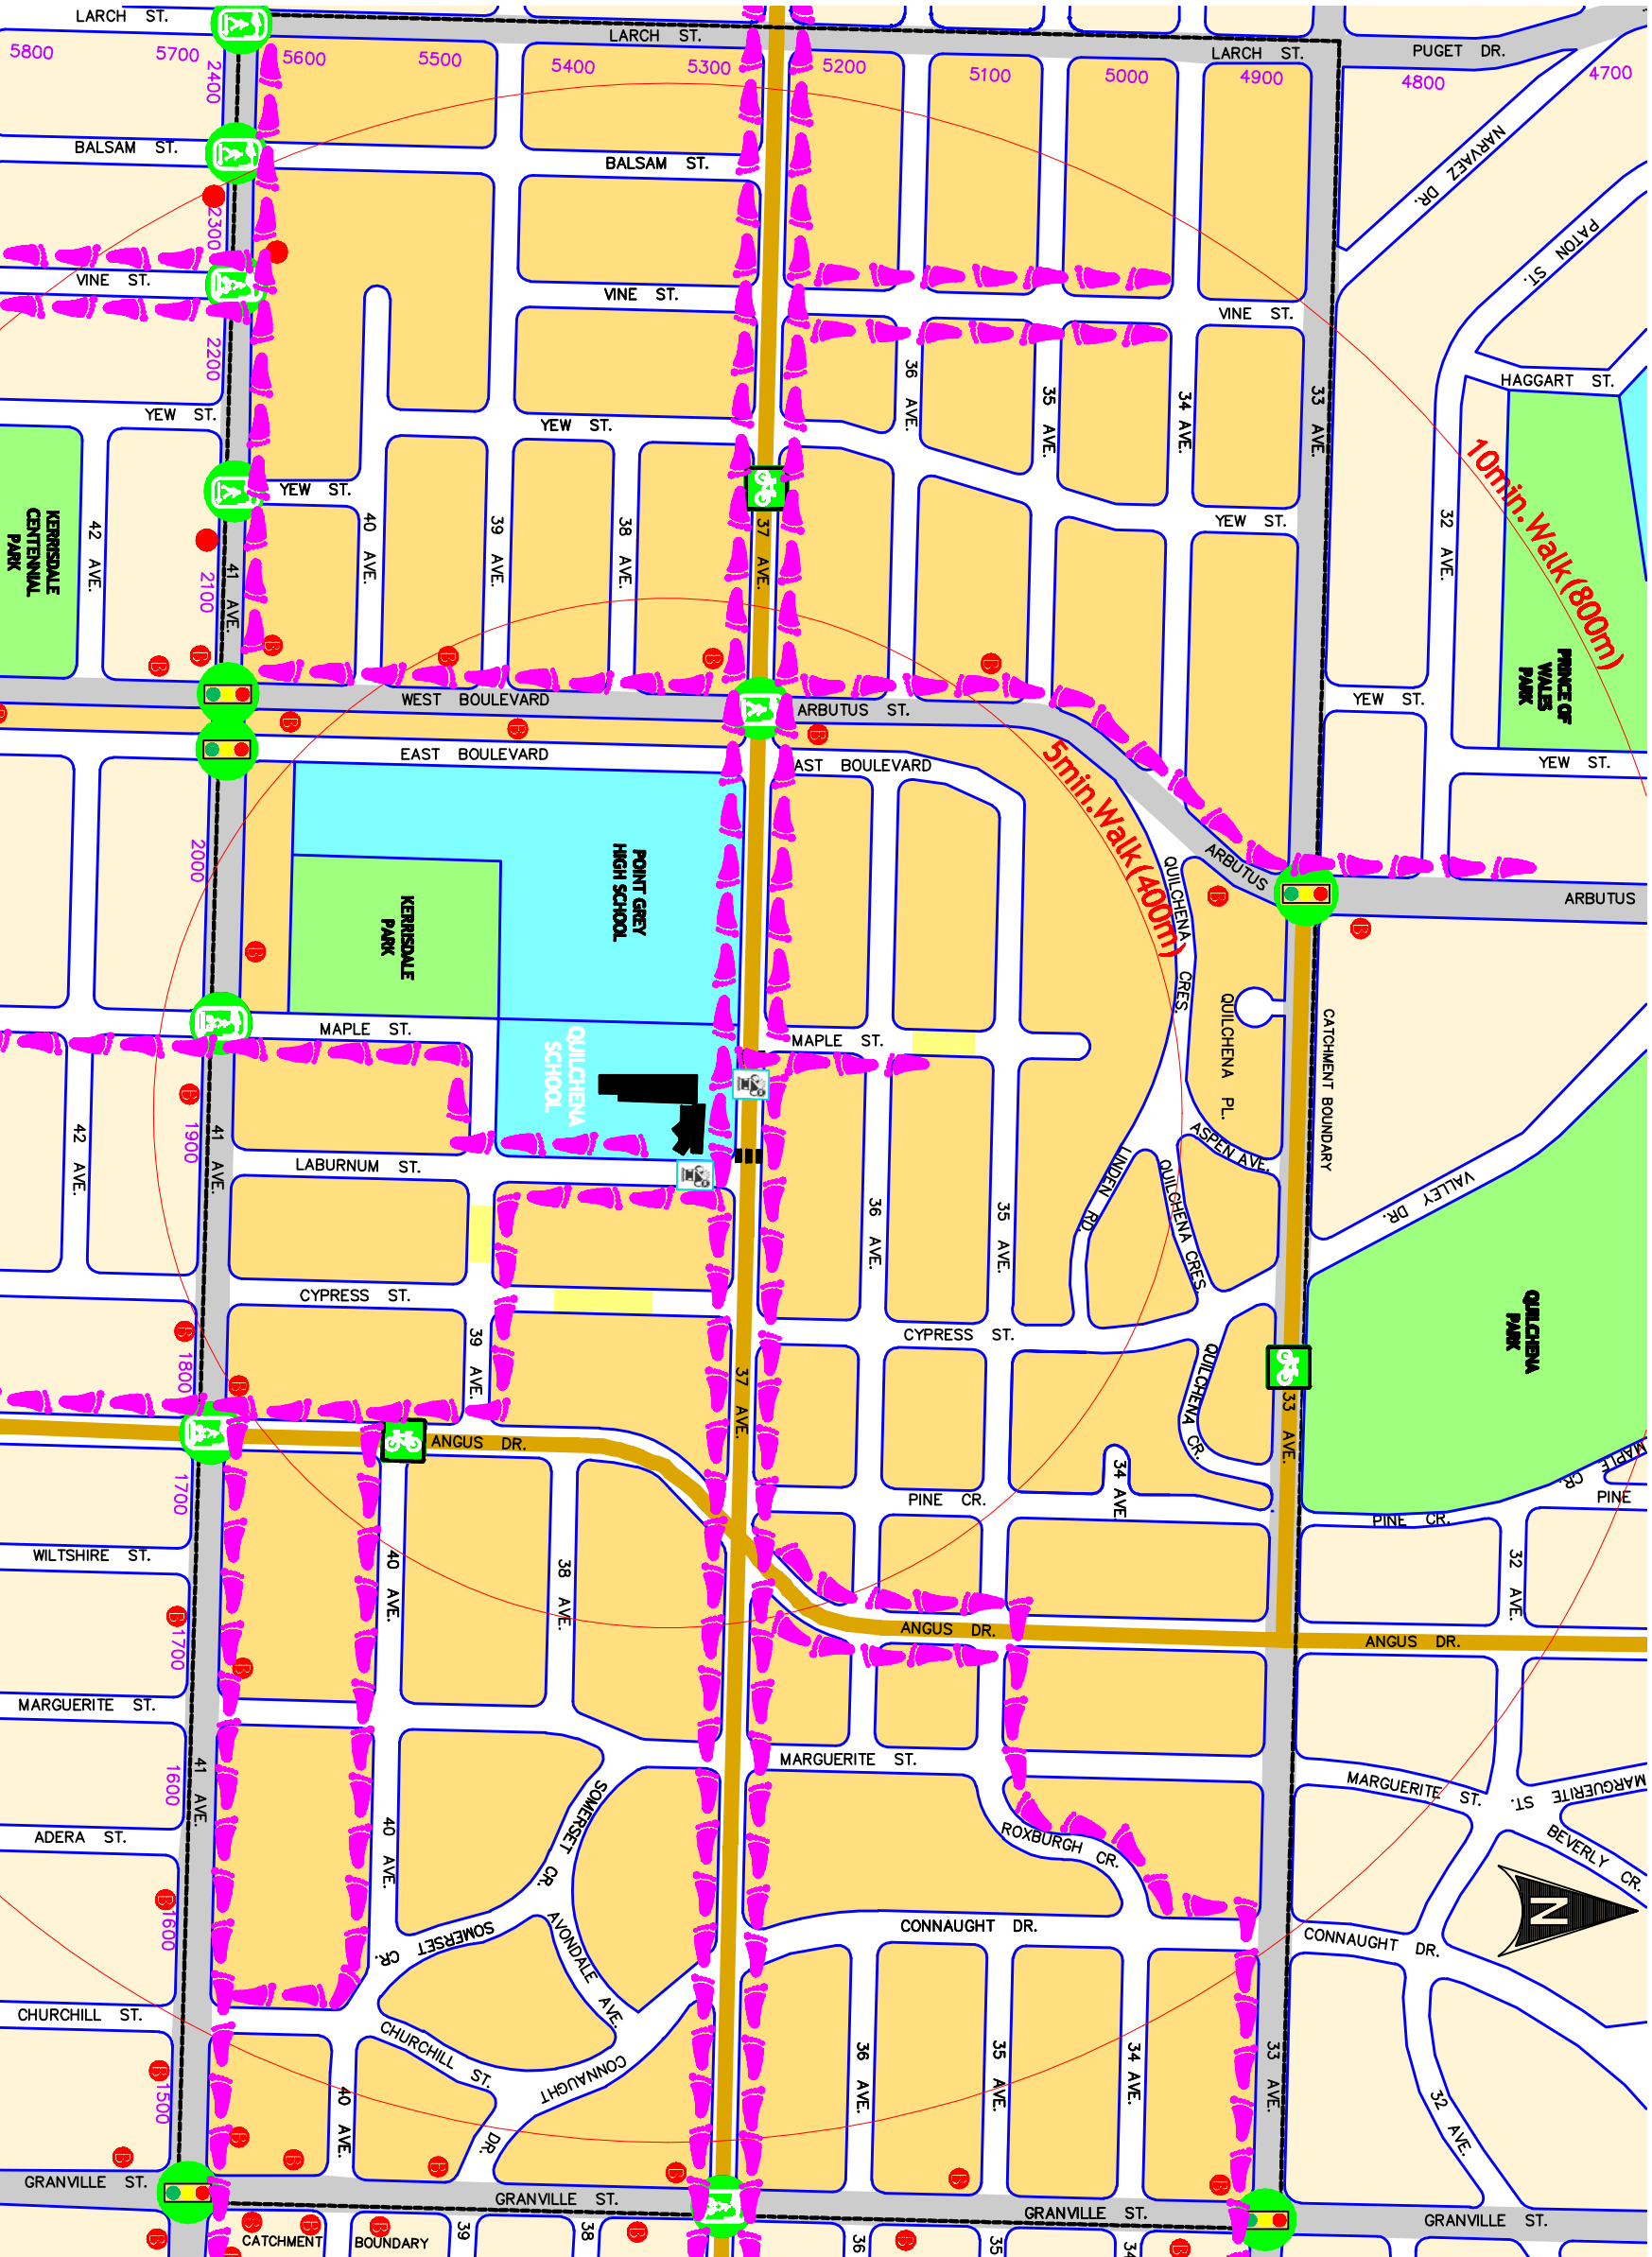

# BEST WALK/BIKE ROUTES TO QUILCHENA SCHOOL

## LEGEND

- TRAFFIC SIGNAL
- PEDESTRIAN SIGNAL
- PEDESTRIAN/BIKE SIGNAL
- CROSSING PATROL
- BEST WALKING ROUTE
- MARKED CROSSWALKS
- BIKE ROUTES
- SCHOOLS
- PARKS
- MAJOR STREETS
- PARK AND WALK
- BUS STOP