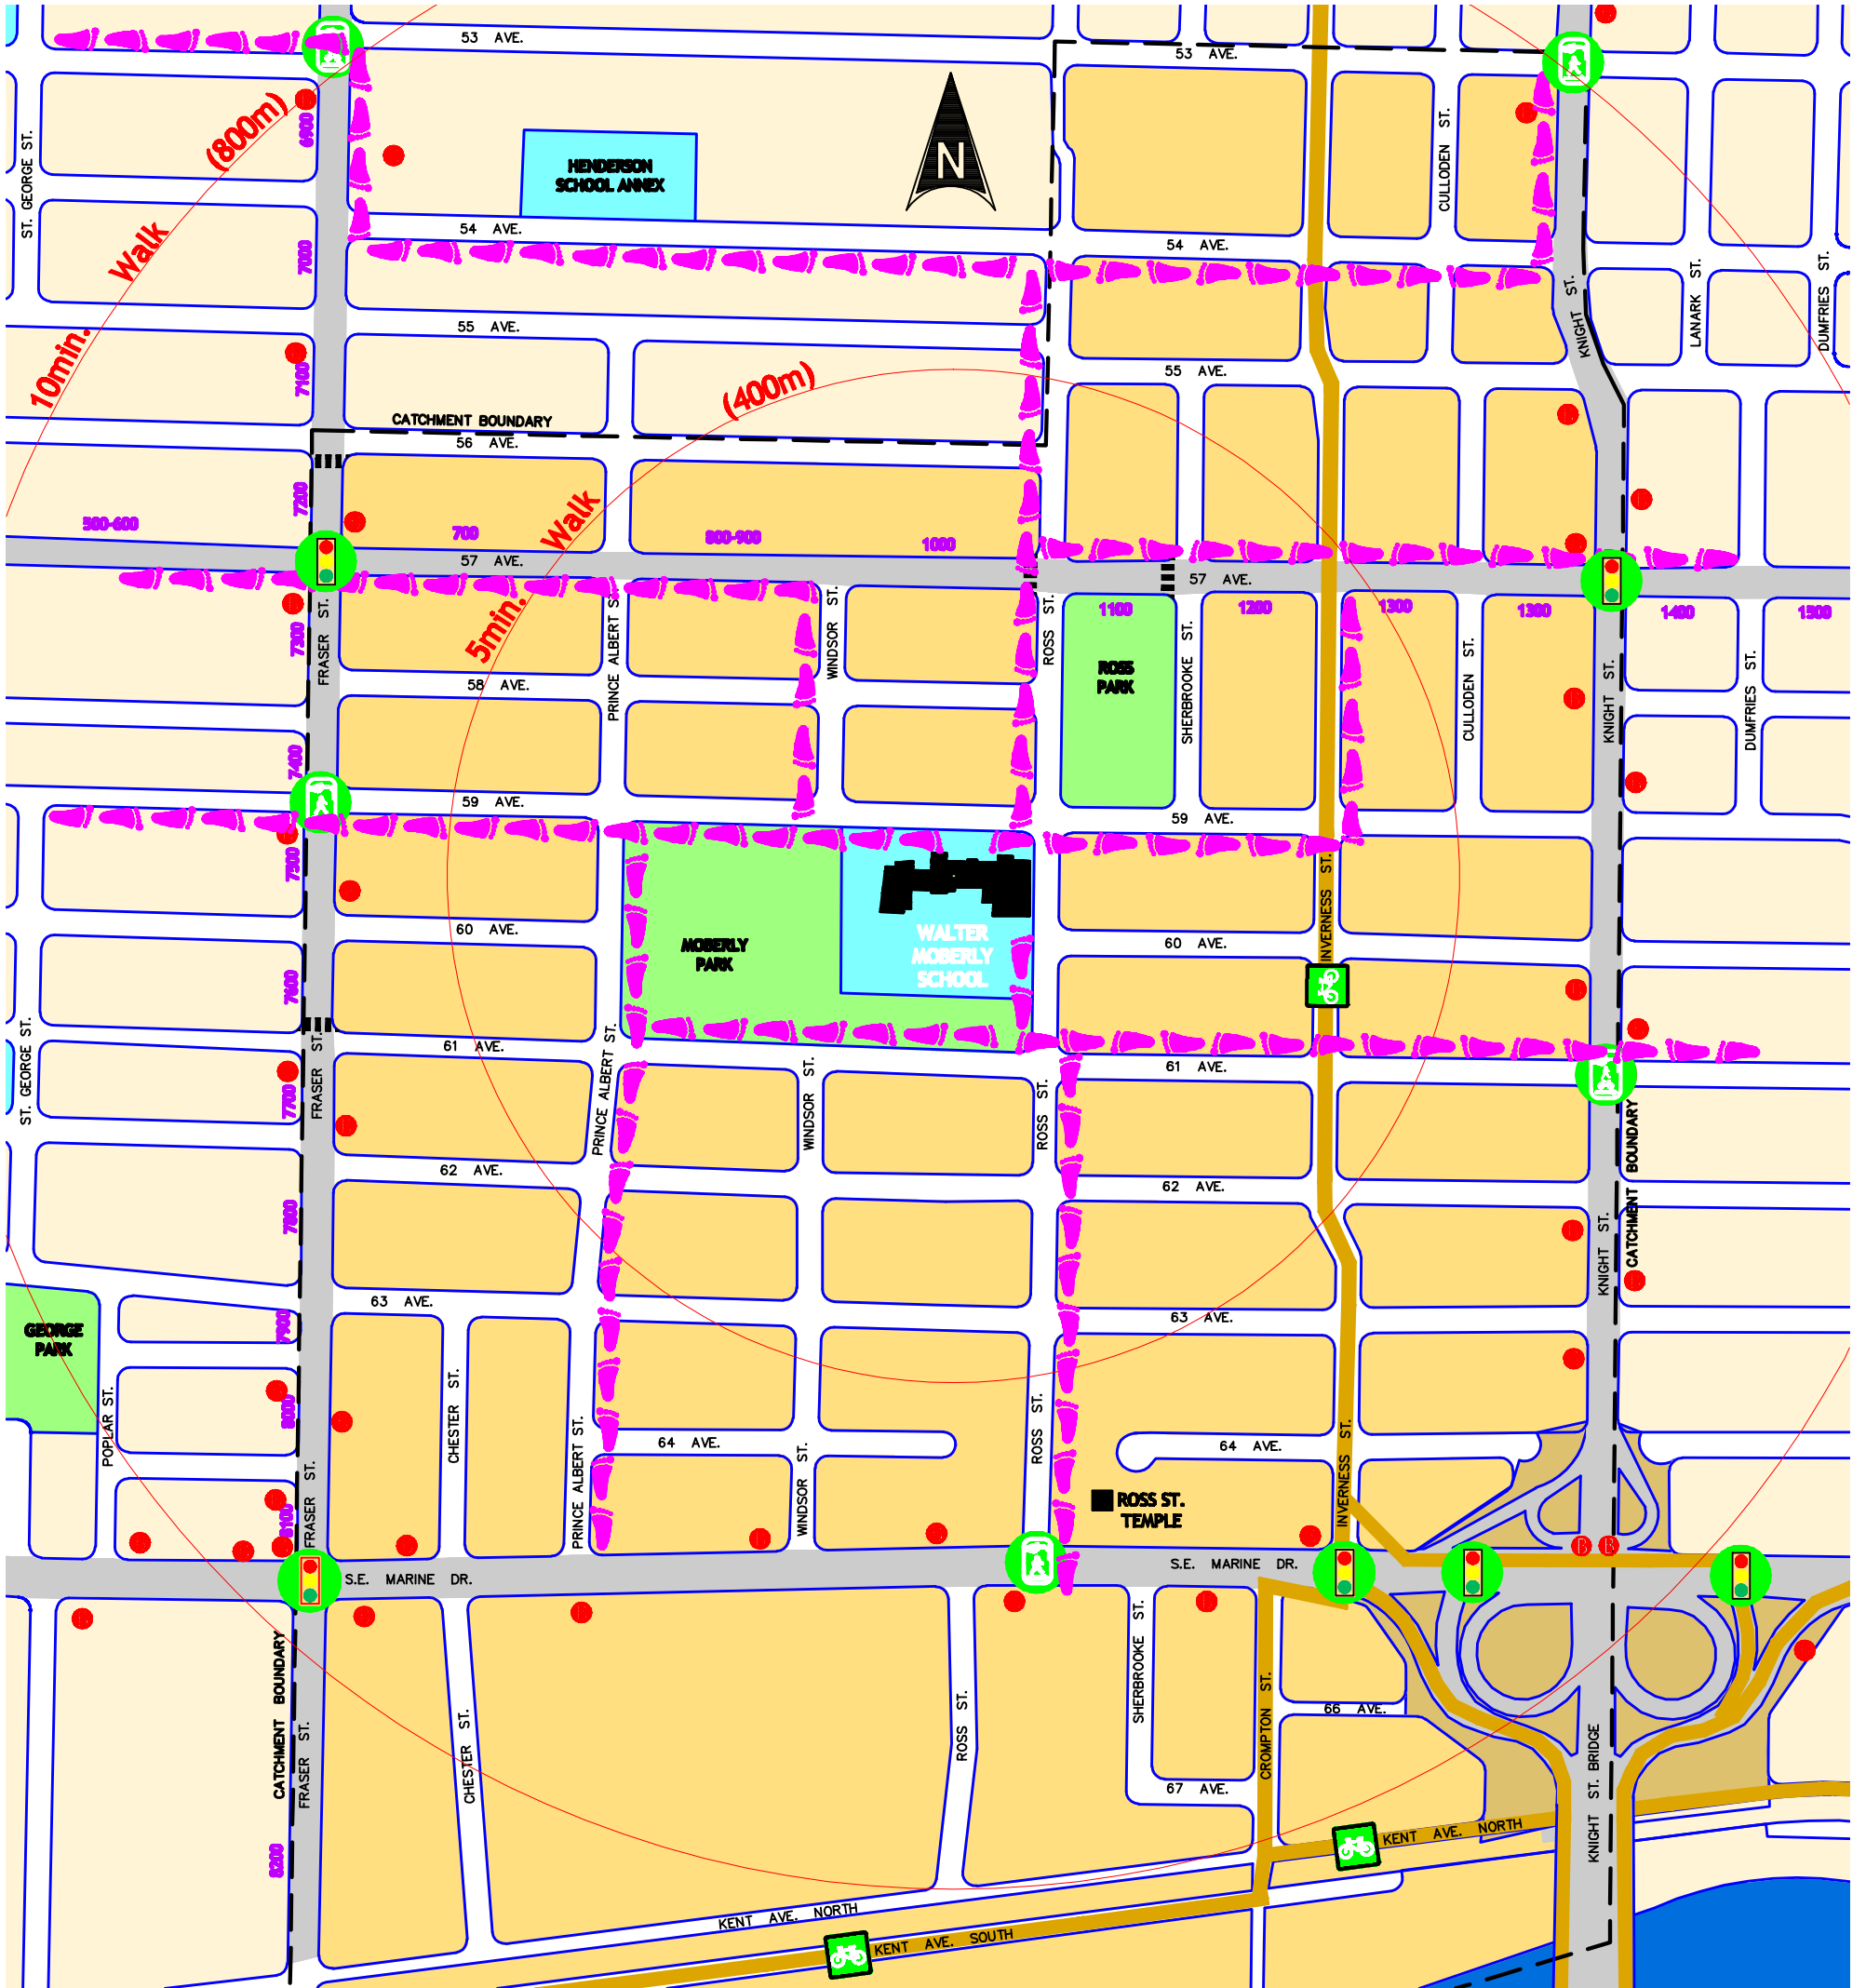

BEST WALK/BIKE ROUTES TO MOBERLY SCHOOL

oneday...

onedayoneschool.ca

... Vancouver will be the healthiest, cleanest, greenest city in the world.

LEGEND

TRAFFIC SIGNAL

PEDESTRIAN SIGNAL

PEDESTRIAN/BIKE SIGNAL

CROSSING PATROL

BEST WALKING ROUTE

MARKED CROSSWALKS

BIKE ROUTES

BUS STOP

SCHOOLS

PARKS

MAJOR STREETS

PARK AND WALK

DISTANCE(m) 0 100 200 300 400 500

WALK TIME(MIN) 0 1.2 2.5 3.75 5 6.25