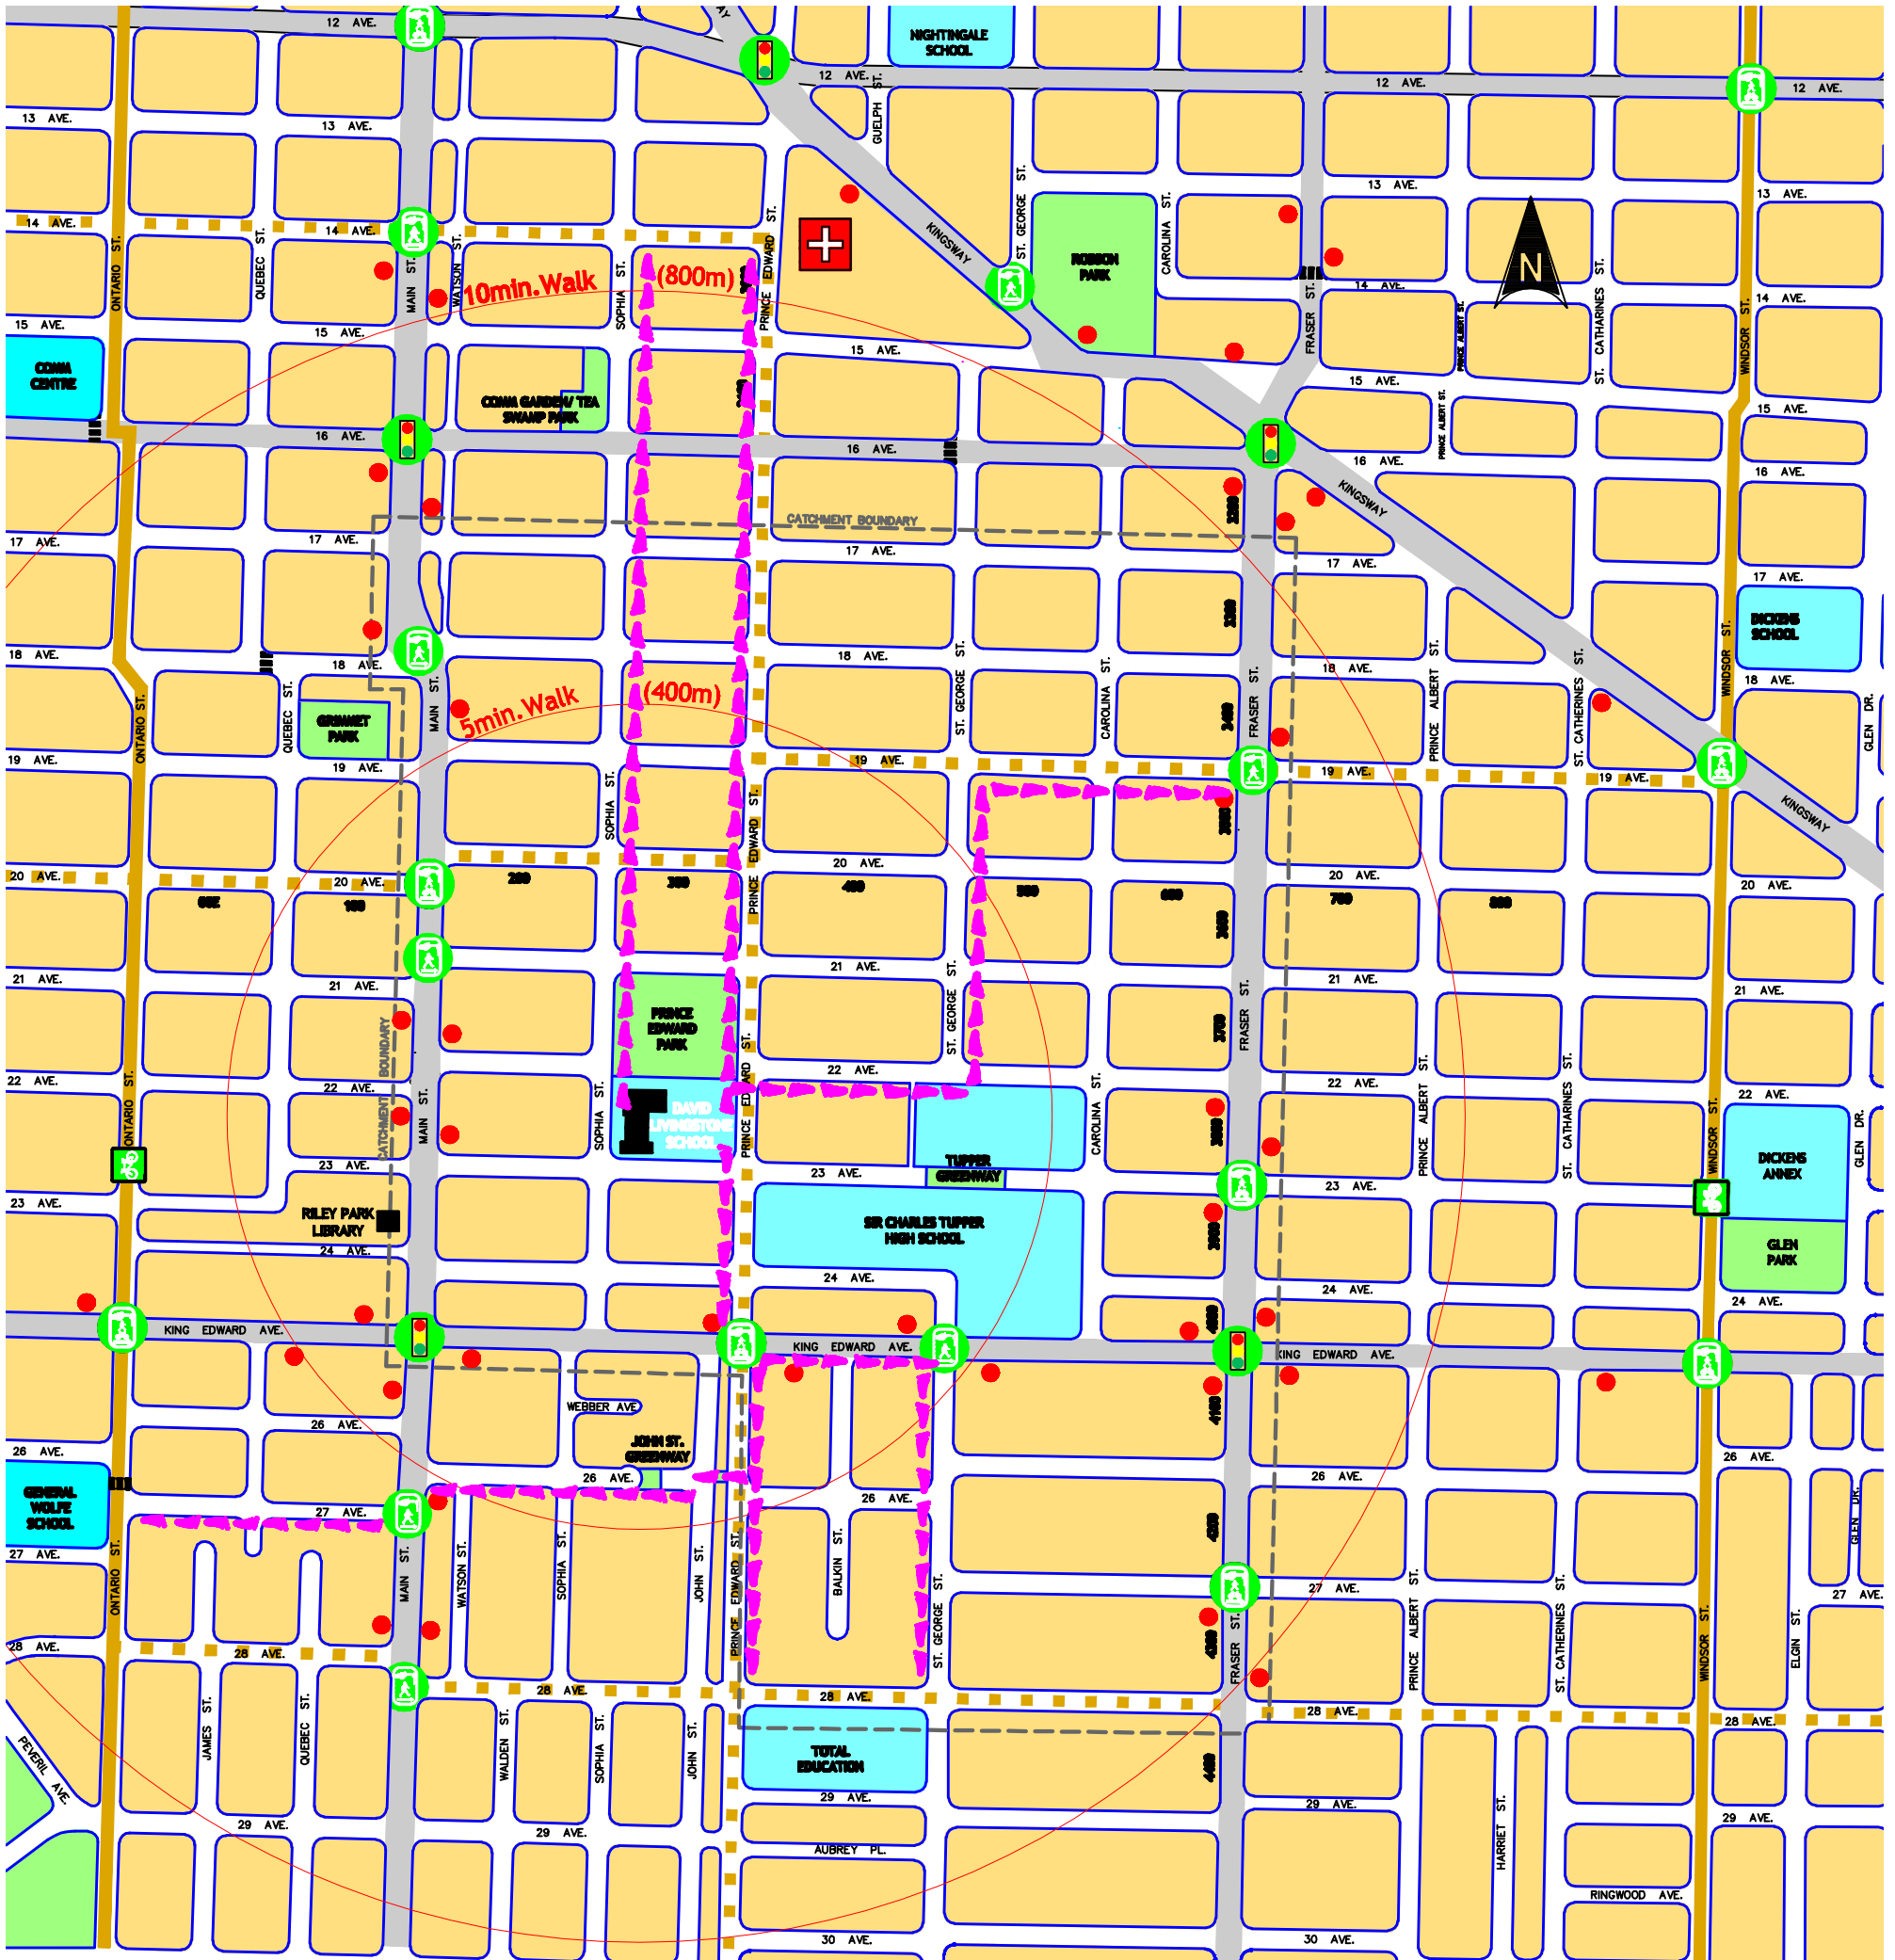

BEST WALK/BIKE ROUTES TO LIVINGSTONE SCHOOL

TRAFFIC SIGNAL

PEDESTRIAN SIGNAL

PEDESTRIAN/BIKE SIGNAL

DROP OFF ZONE

BEST ROUTE

MARKED CROSSWALKS

BIKE ROUTES

NEIGHBOURHOOD BIKE CONNECTOR ROUTES

BUS STOP

PARKS

MAJOR STREETS

SCHOOLS

CROSSING PATROL