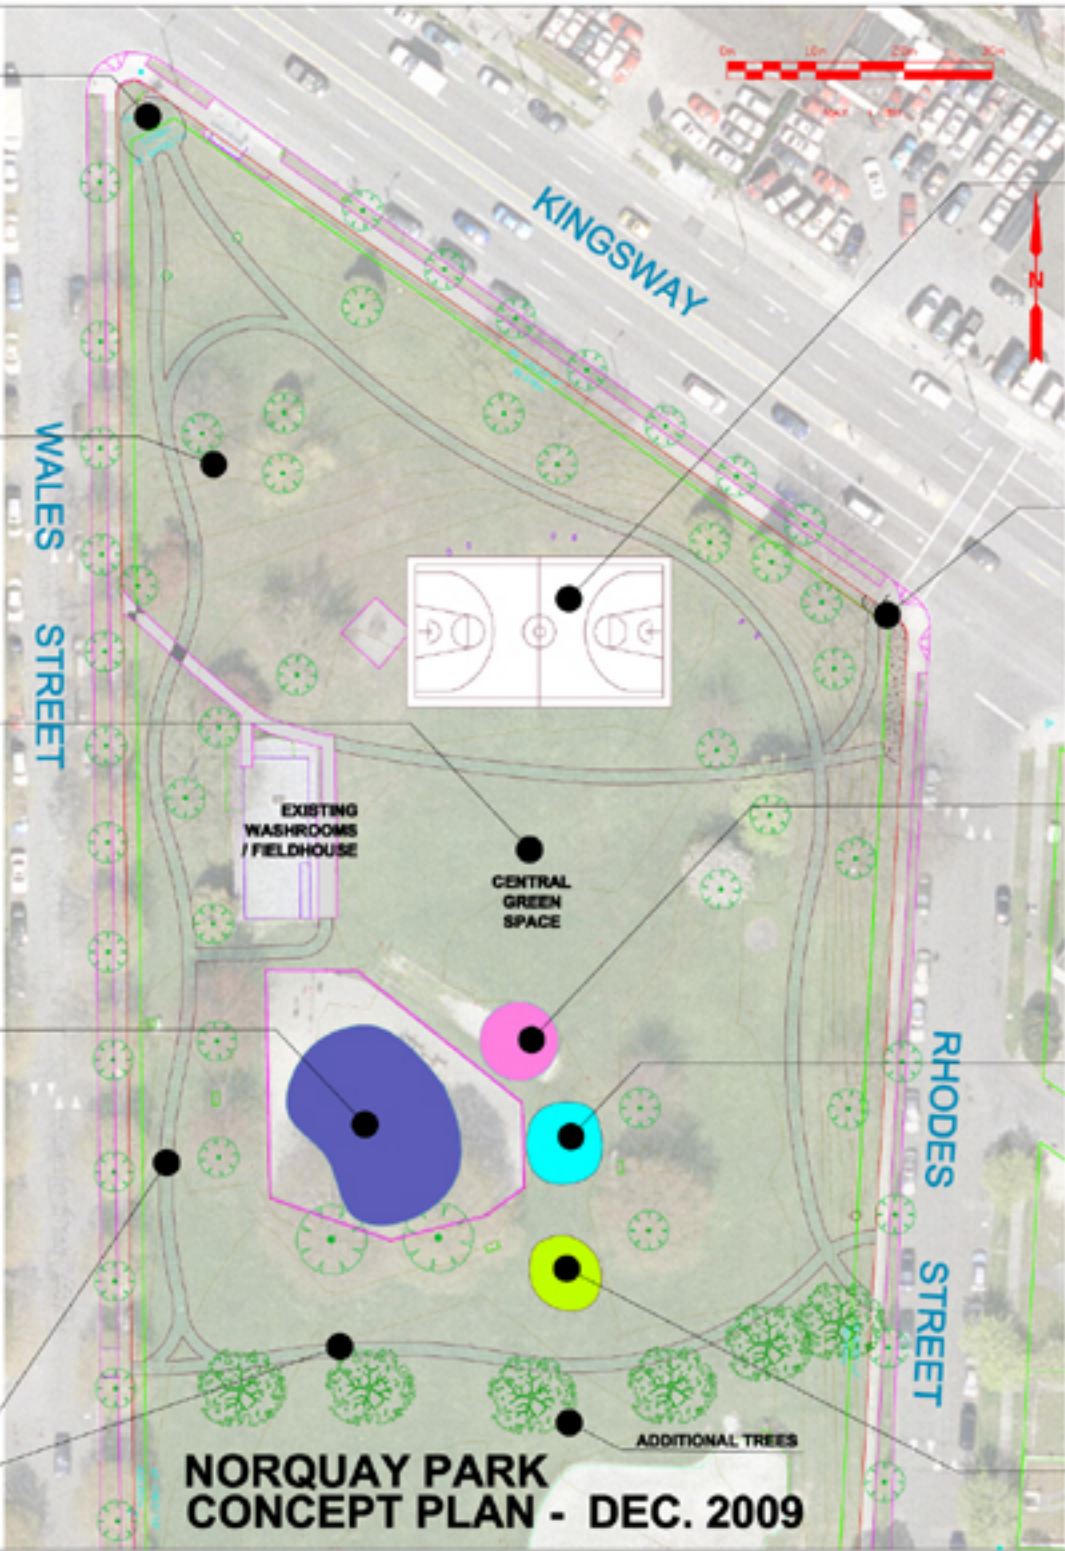

ENTRY PLAZA

BENCH - IN VARIOUS LOCATIONS

PLAY OPEN GREEN SPACE

PLAYGROUND

PEDESTRIAN WALKWAY

NORQUAY PARK
CONCEPT PLAN - DEC. 2009

SPORT COURT

ACCESSIBILITY

WATER SPRAY PARK

PLAZA

TAI CHI