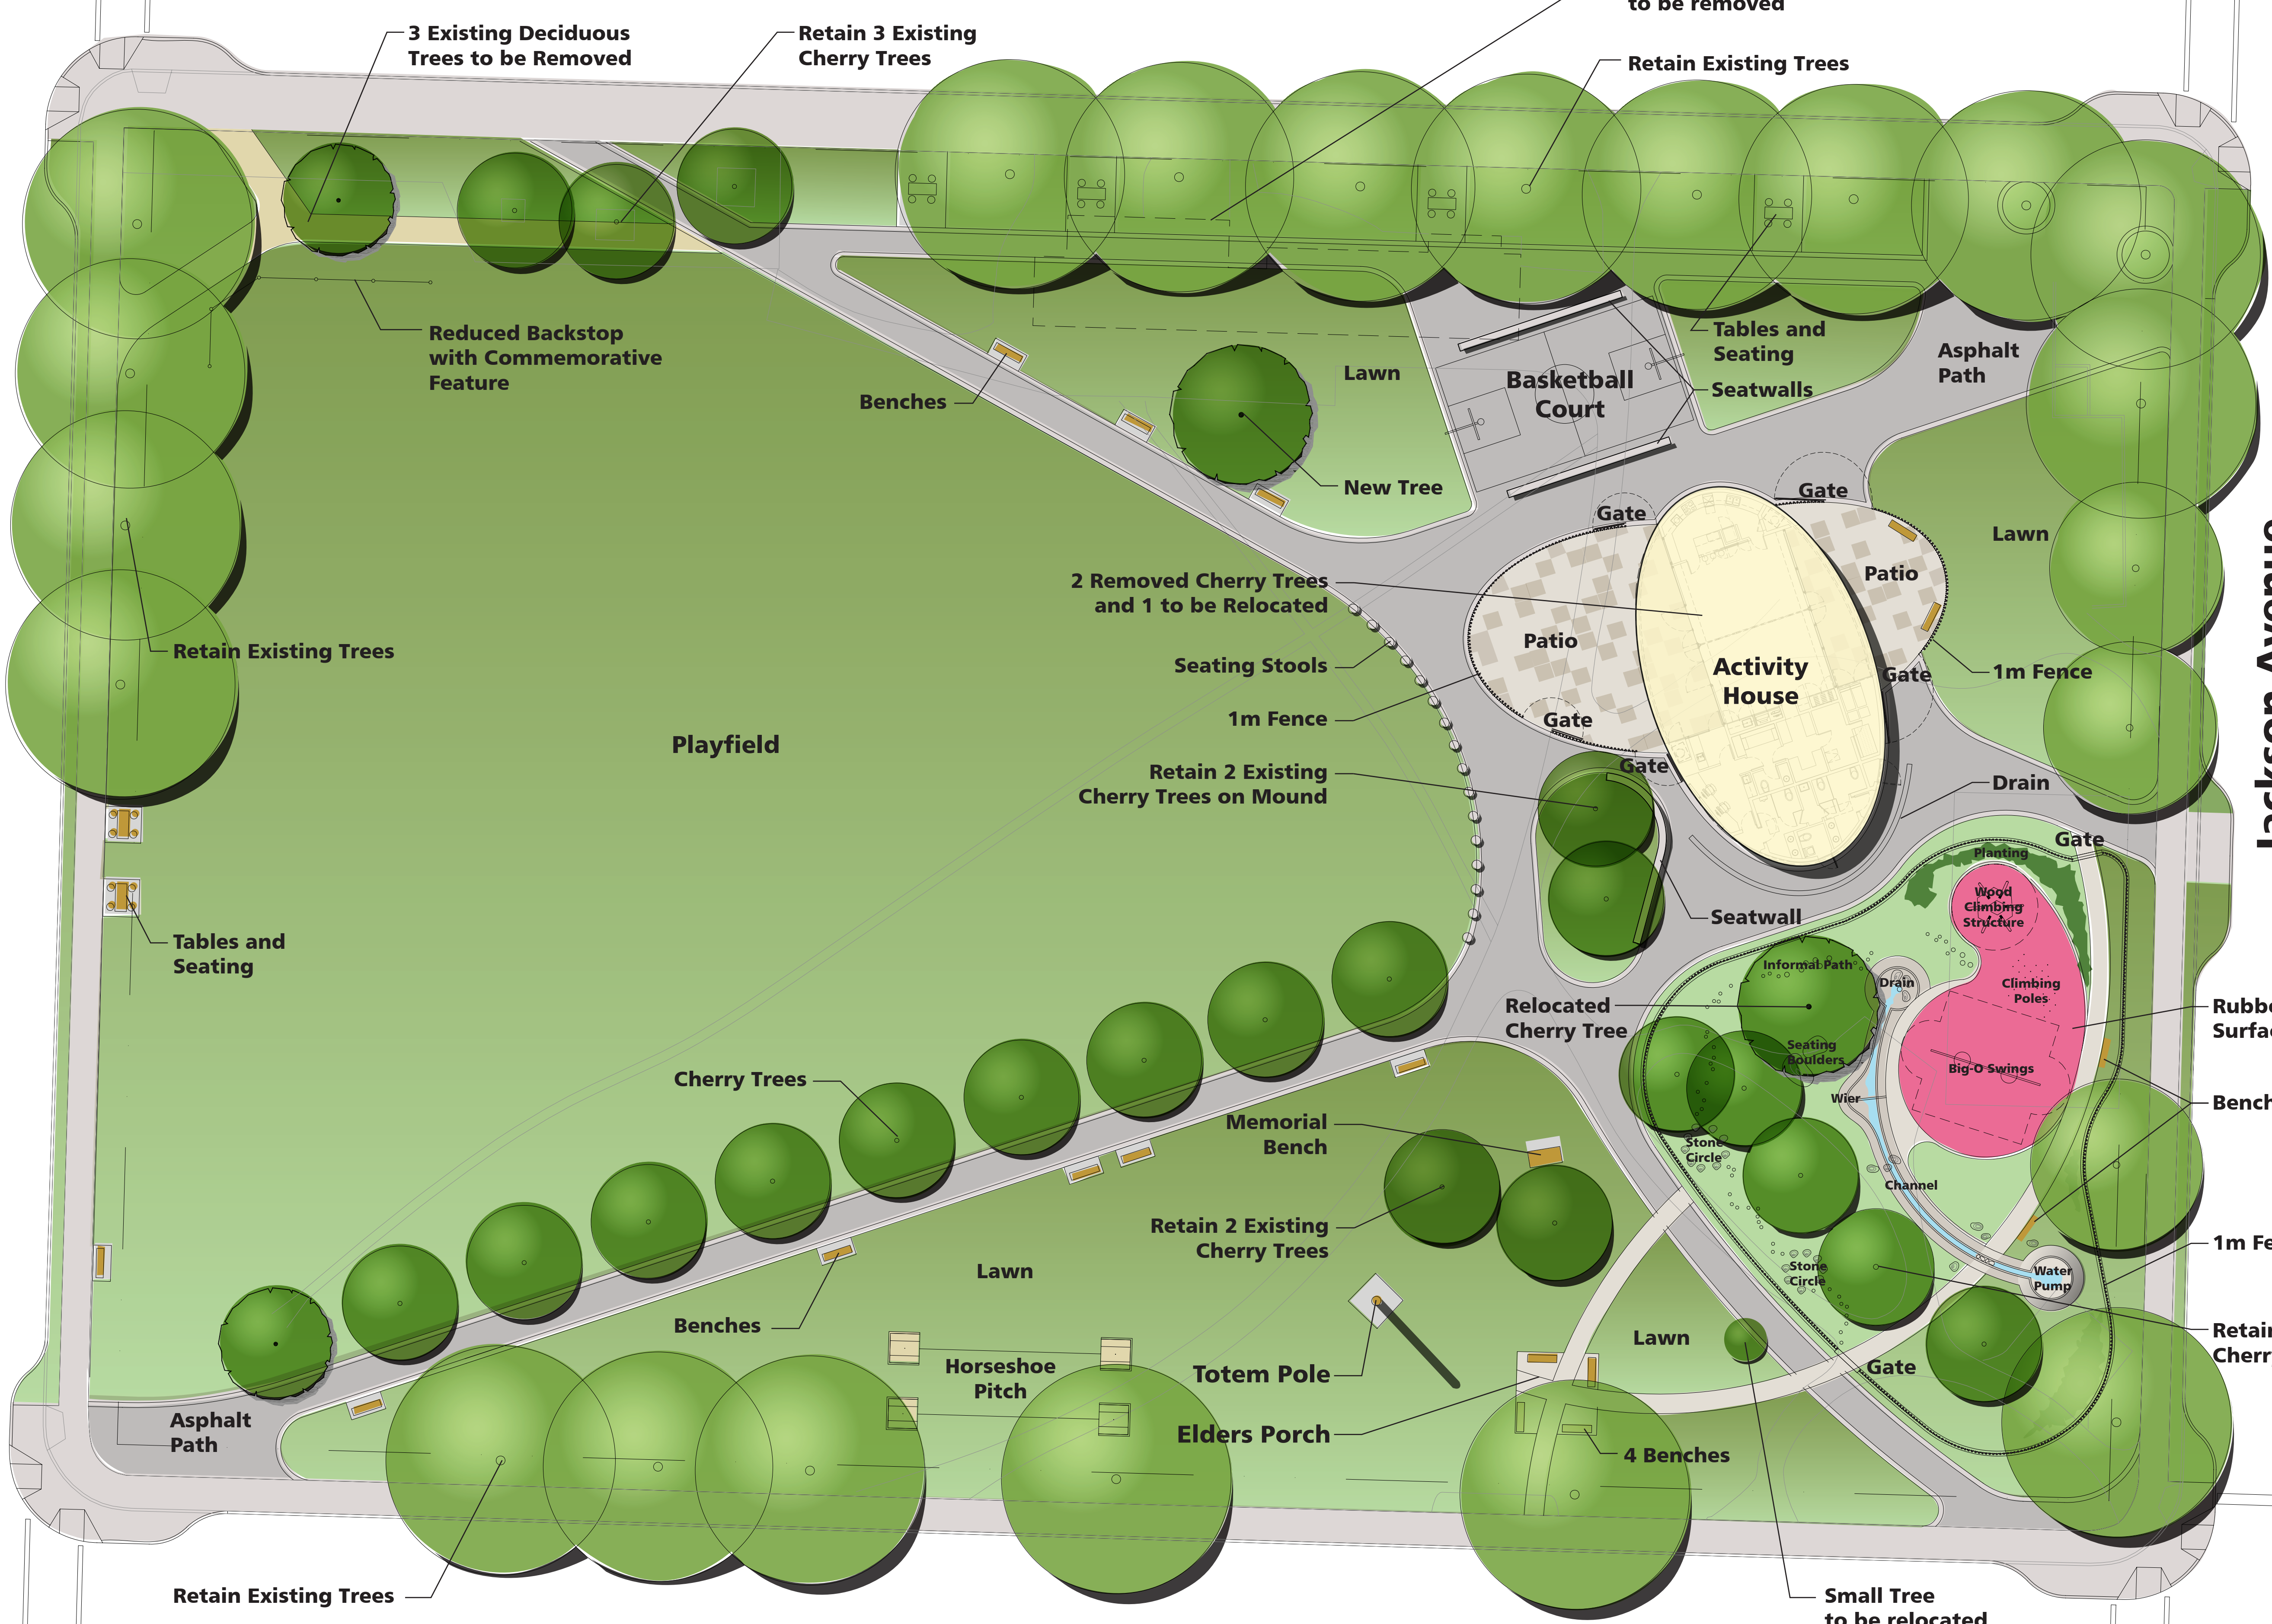

Powell Street

Dunlevy Avenue

Jackson Avenue

Cordova Street

Trees in Oppenheimer Park

Year	Cherry	Other	Total
2007	16	25	41
2008	+10	-	51
	-2	-	49
2009	move 2	-	49
	-	-3	46
	-	+2	48