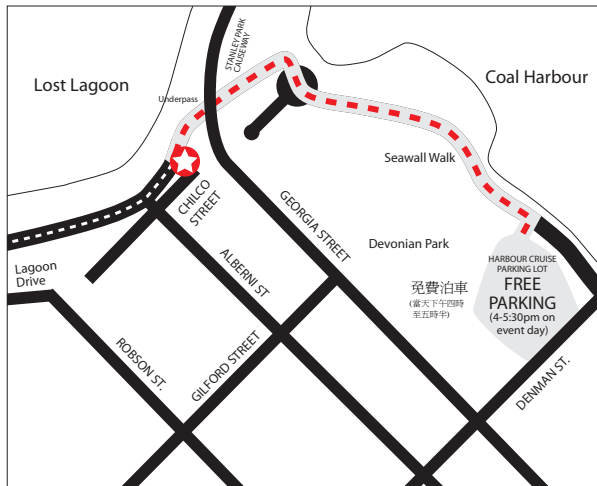

Chilco Plaza, Stanley Park

(靠近史丹利公園的 Georgia Street 入口)

有關場館與泊車詳情，請參考地圖。

請於九月十七日(星期三)前示覆

電郵：valerie.balaski@vancouver.ca

電話：604-257-8513

vancouverparks.ca

These interpretive panels have been generously supported by the Community Care & Advancement Association (Johnny Kwan Hok Fong, Shek Kwong Leung, Cheng Jia Huang, Zhan Wei Hao, Hua Chen, Kwok Chun Yu, and Shun So)