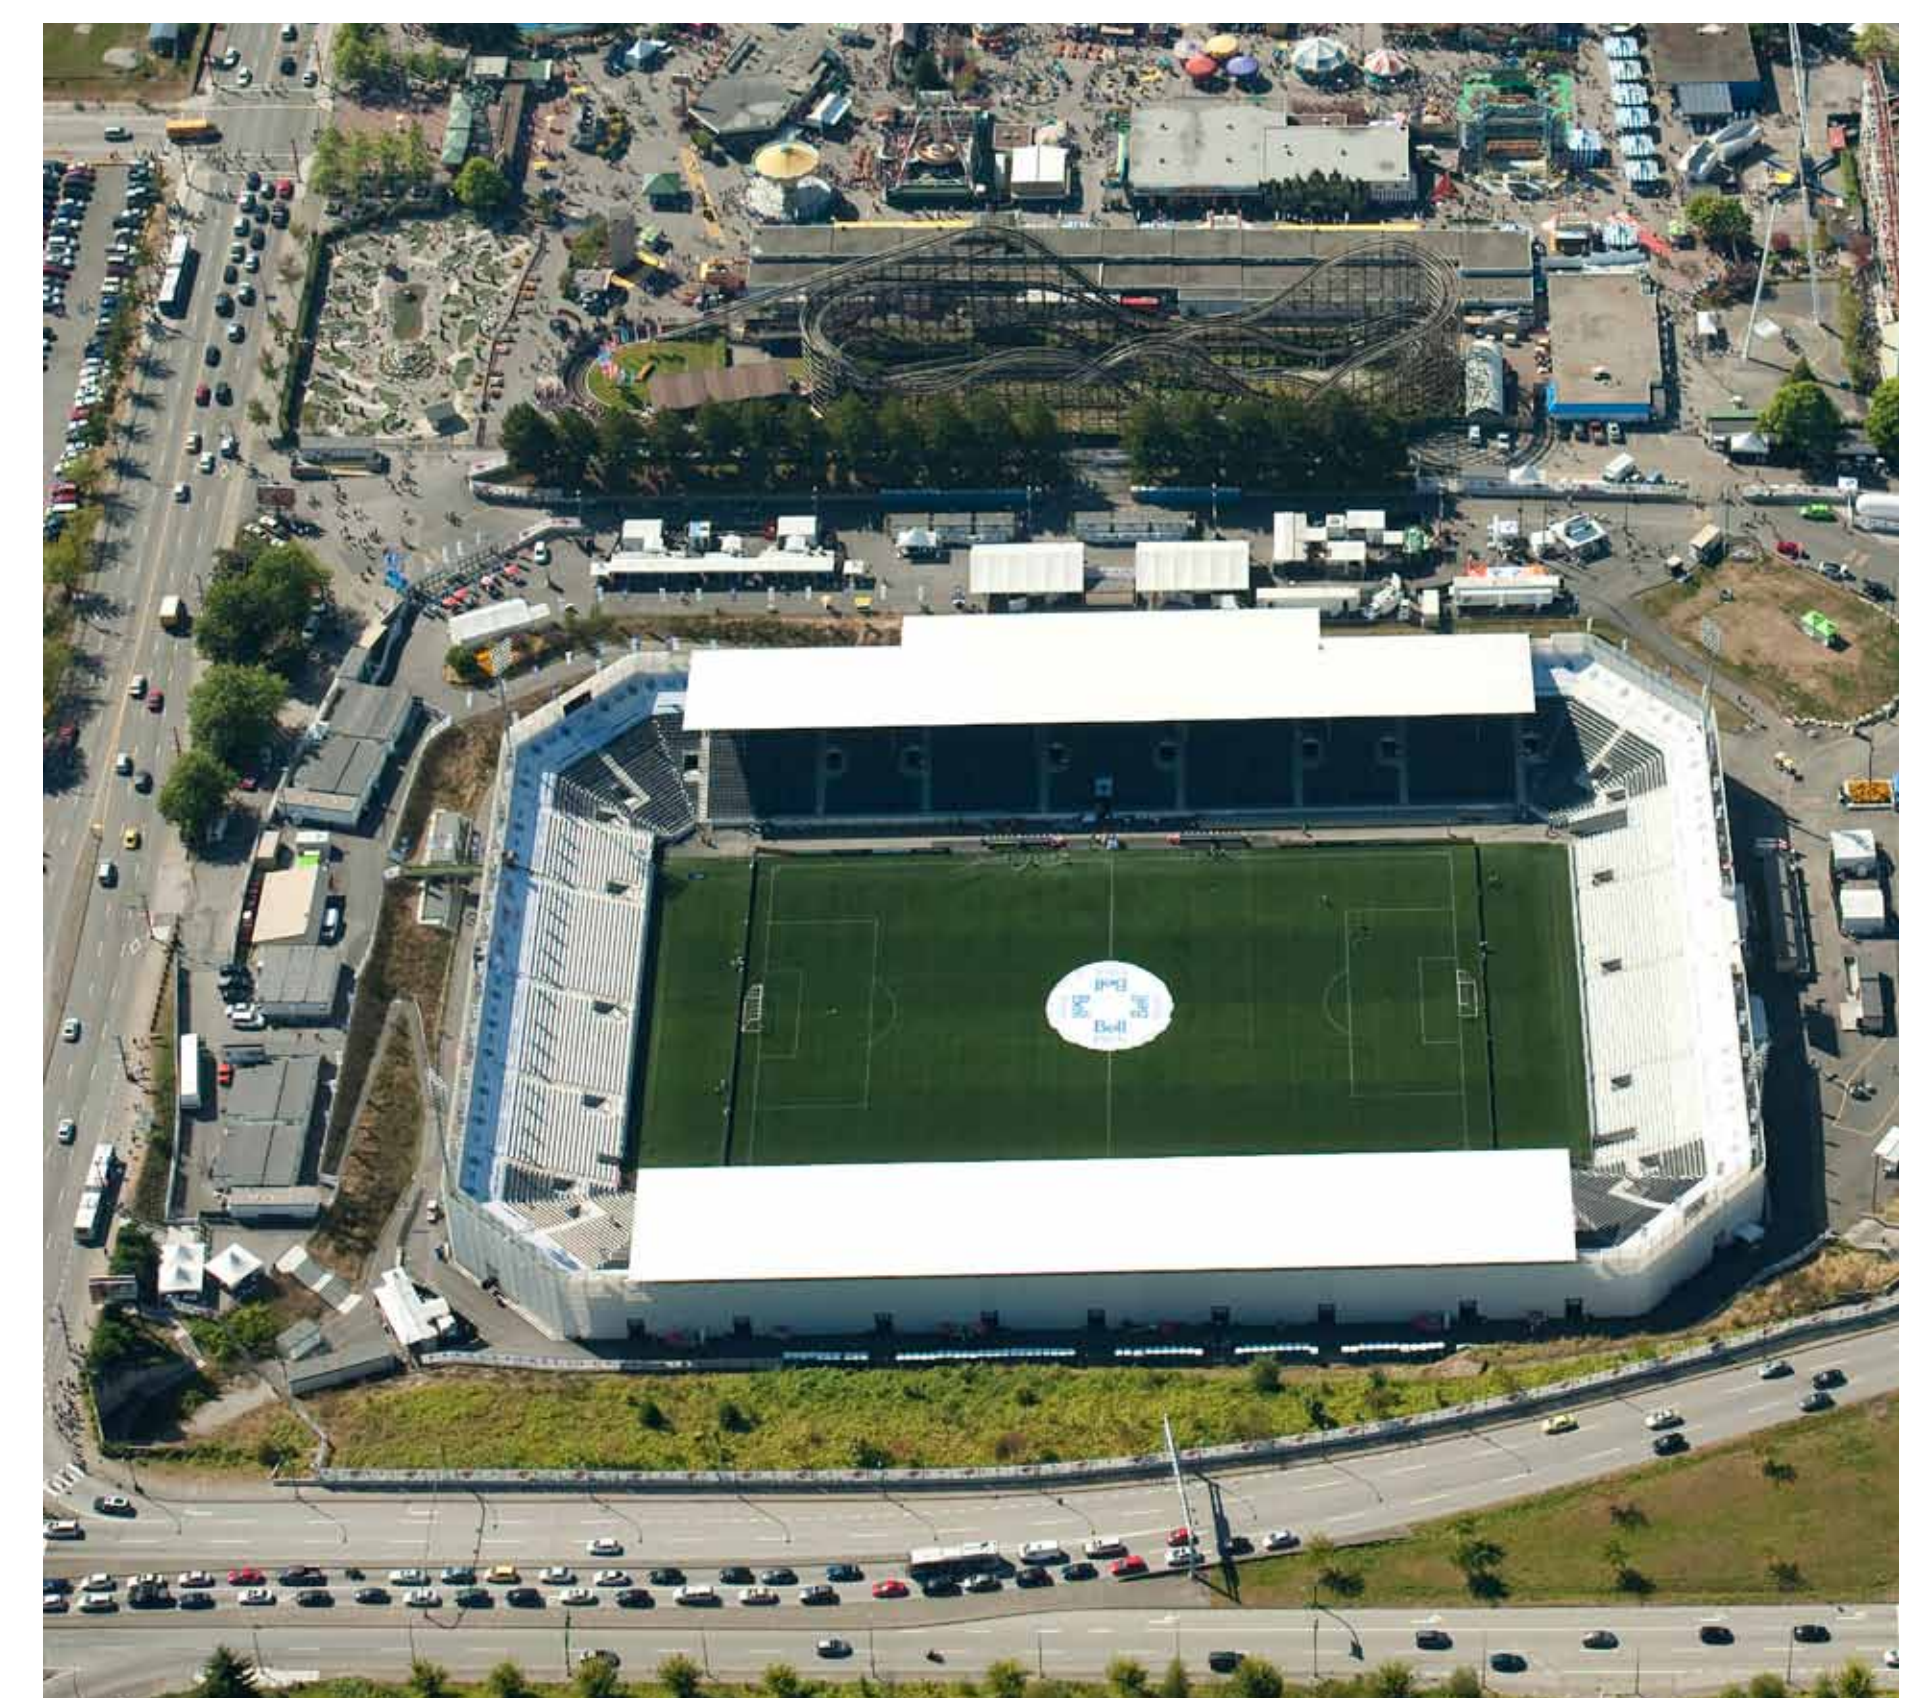

Empire Fields- Existing Condition