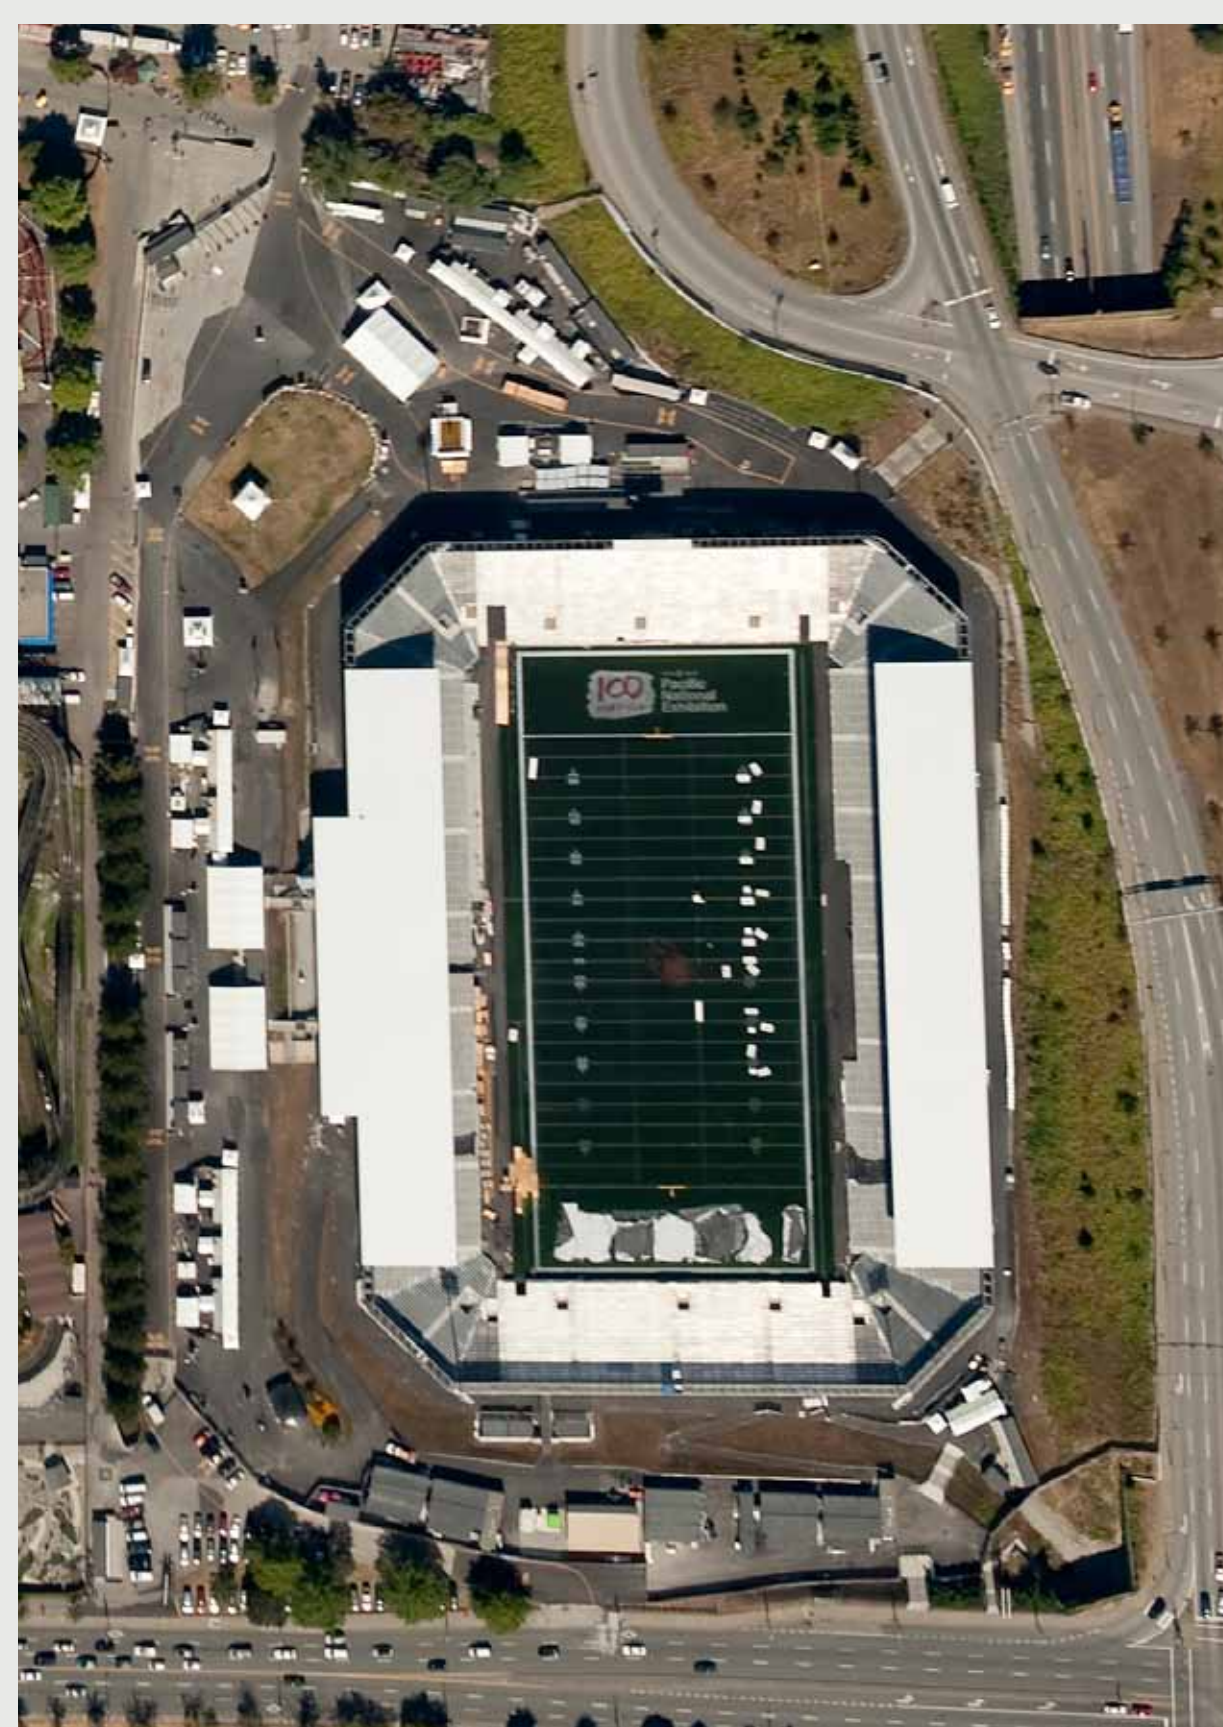

## Legacy Items Present New Opportunities

The conditions around Empire Fields and the Plateau result from the installation and removal of the temporary stadium for the BC Lions and represent an opportunity to rethink the southeast corner of the park. Lighting and synthetic turf from the stadium are the legacy items that will be integrated into the renewed community sports facilities.

Temporary Stadium and High Mast Lights

Empire Fields Before the Stadium

Empire Fields

Empire Fields with the Stadium

Temporary Stadium

Empire Fields After Stadium Removal

Legacy Items

Future