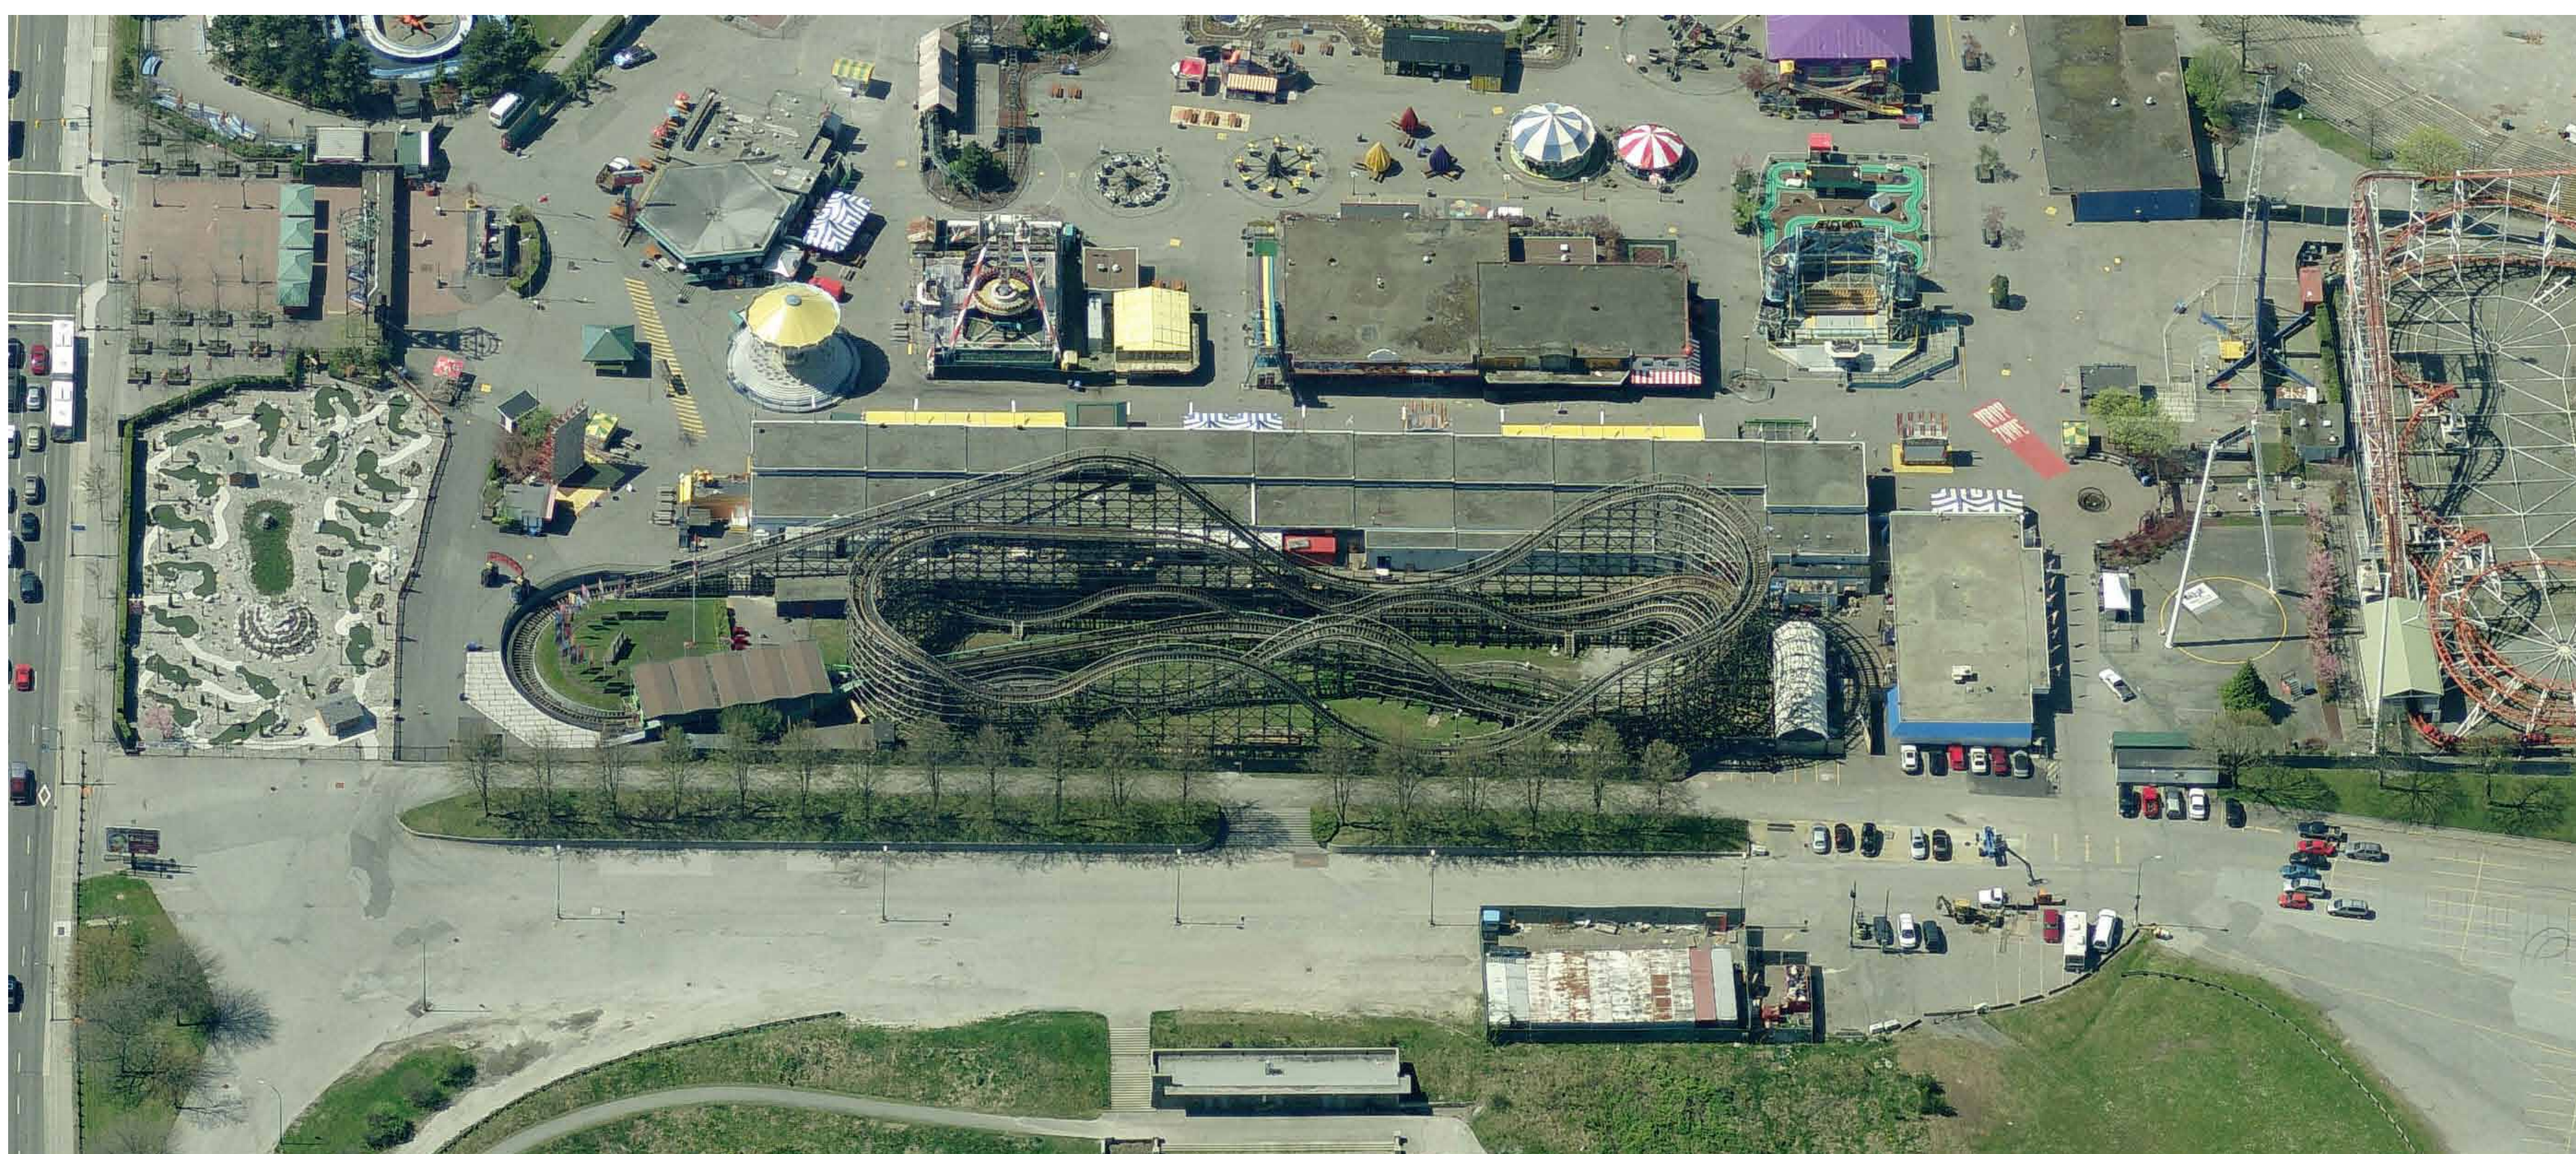

The Plateau Sports Park - Existing Condition