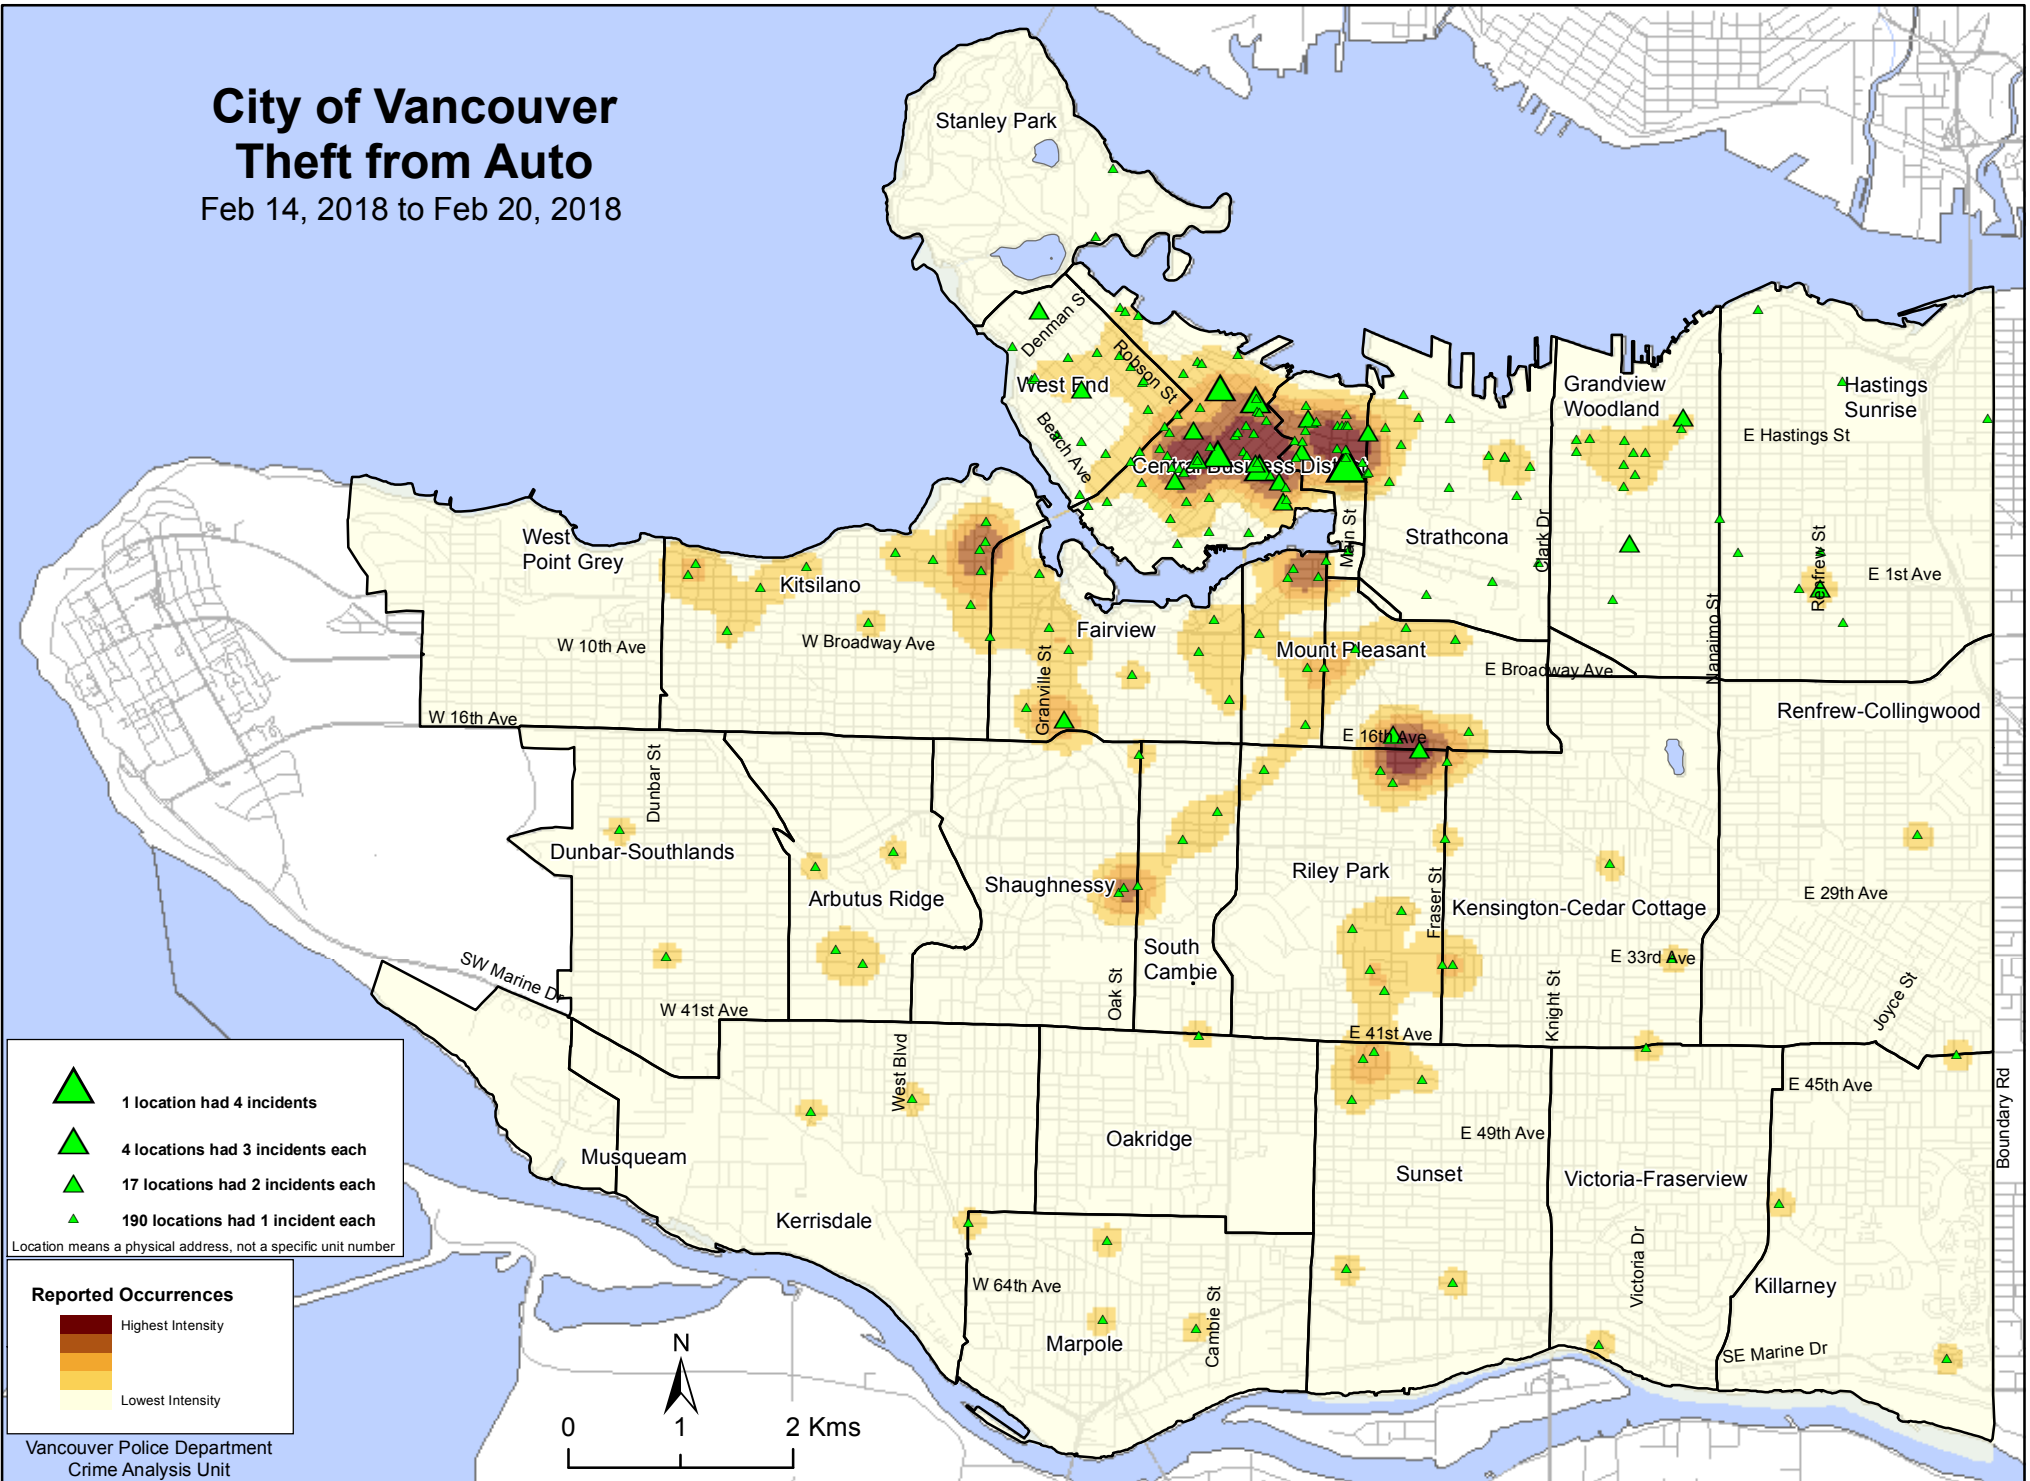

# City of Vancouver Theft from Auto

Feb 14, 2018 to Feb 20, 2018

▲ 1 location had 4 incidents  
▲ 4 locations had 3 incidents each  
▲ 17 locations had 2 incidents each  
▲ 190 locations had 1 incident each  
 Location means a physical address, not a specific unit number

**Reported Occurrences**

Highest Intensity  
 Lowest Intensity

Vancouver Police Department  
Crime Analysis Unit