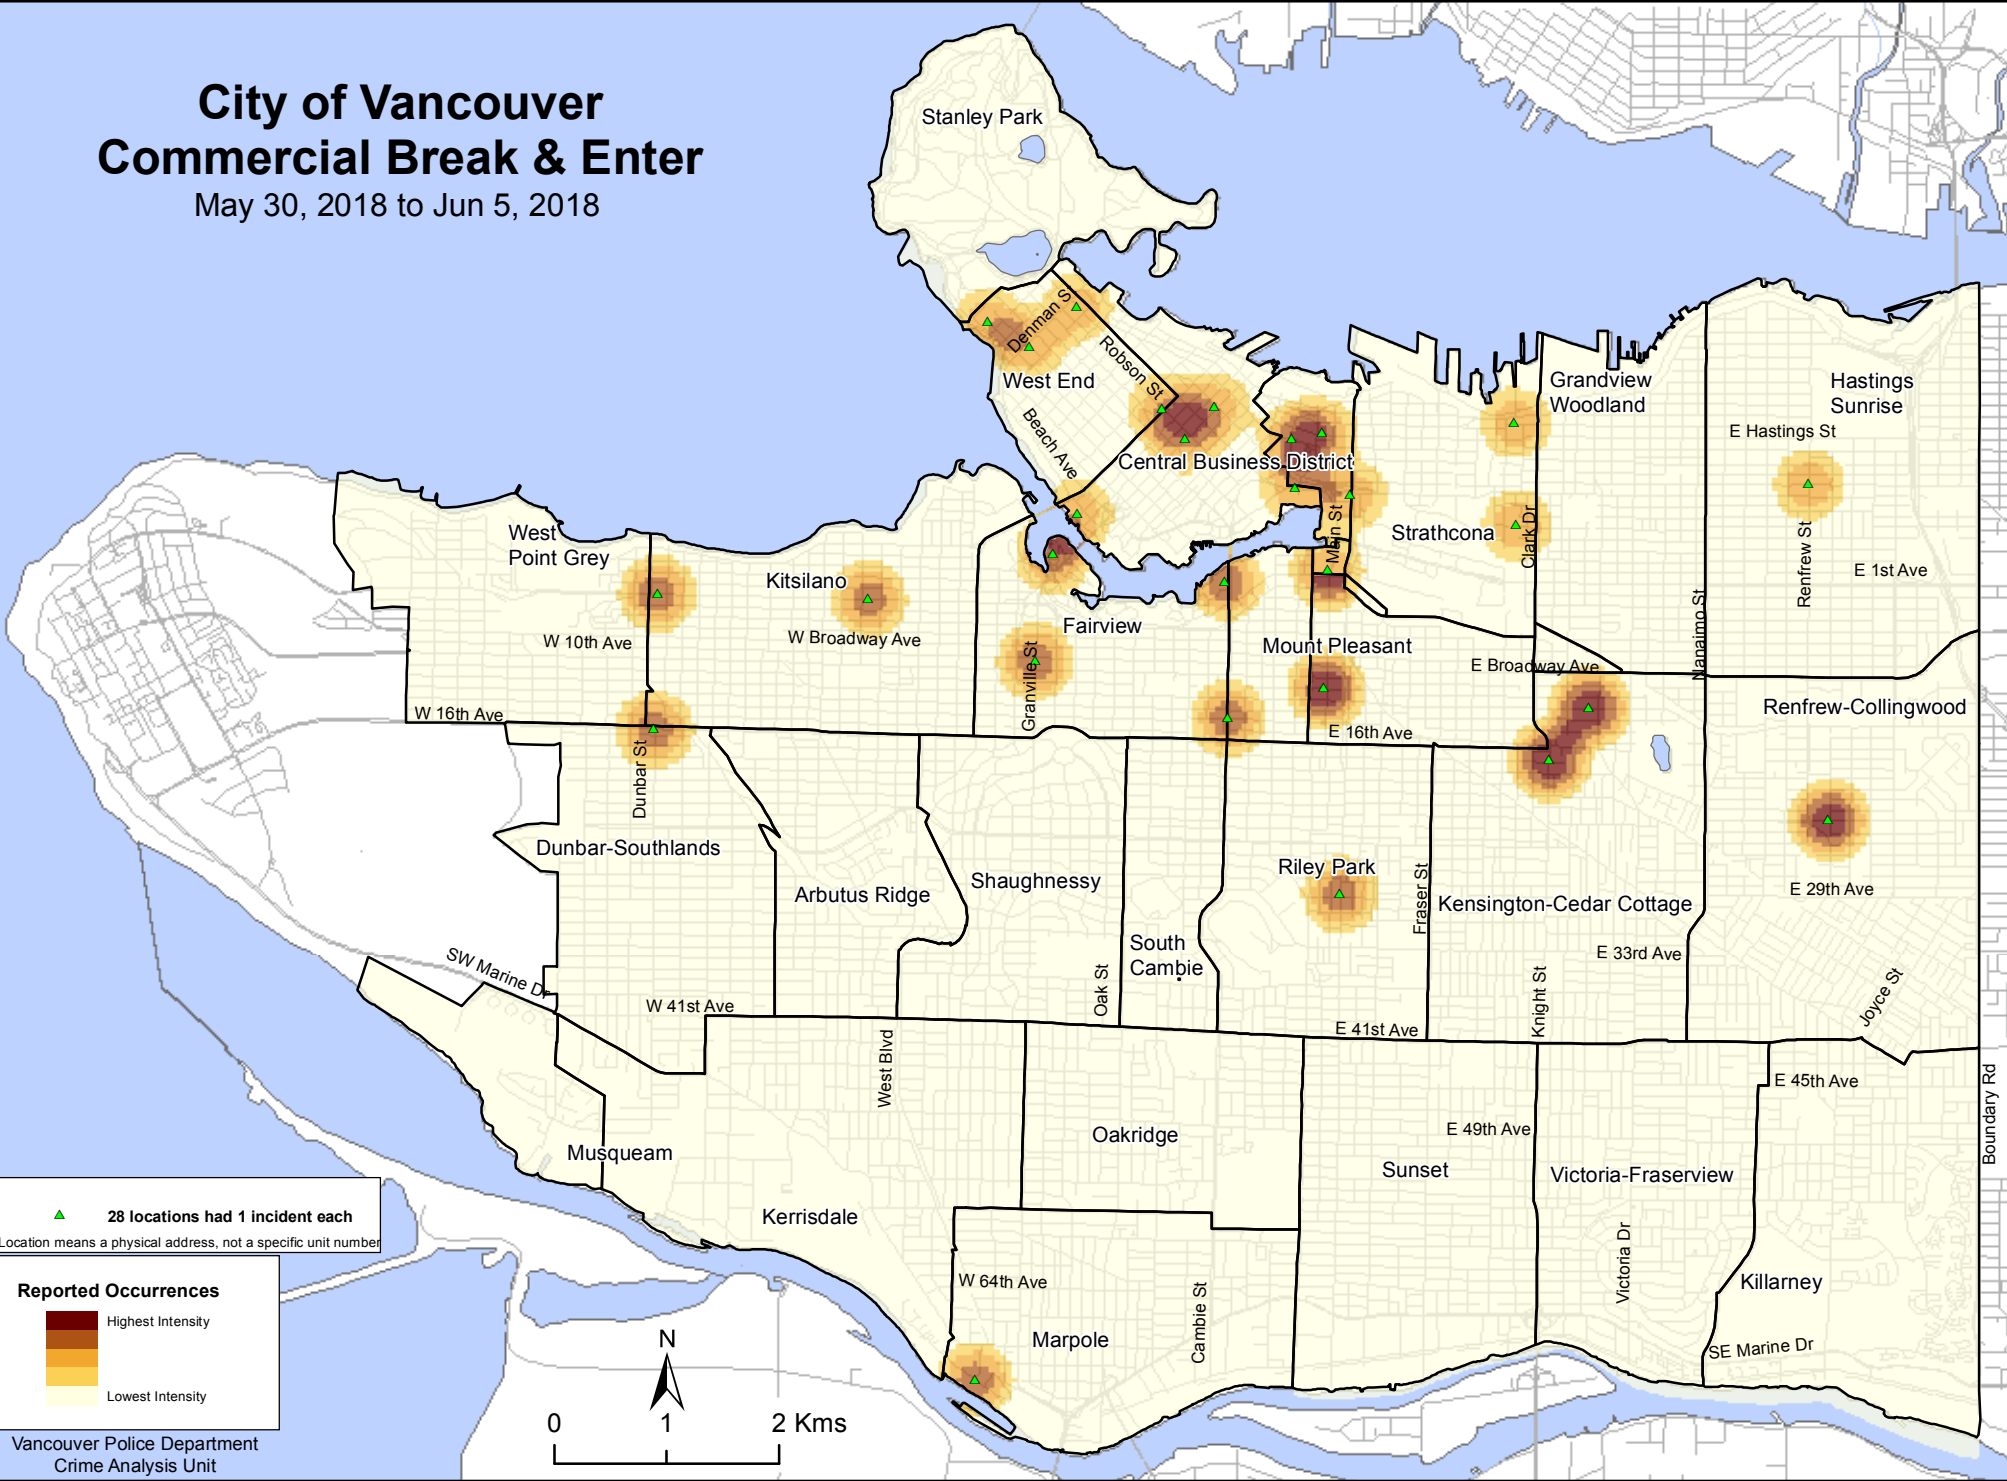

# City of Vancouver Commercial Break & Enter

May 30, 2018 to Jun 5, 2018

▲ 28 locations had 1 incident each  
Location means a physical address, not a specific unit number

**Reported Occurrences**

	Highest Intensity
	Lowest Intensity