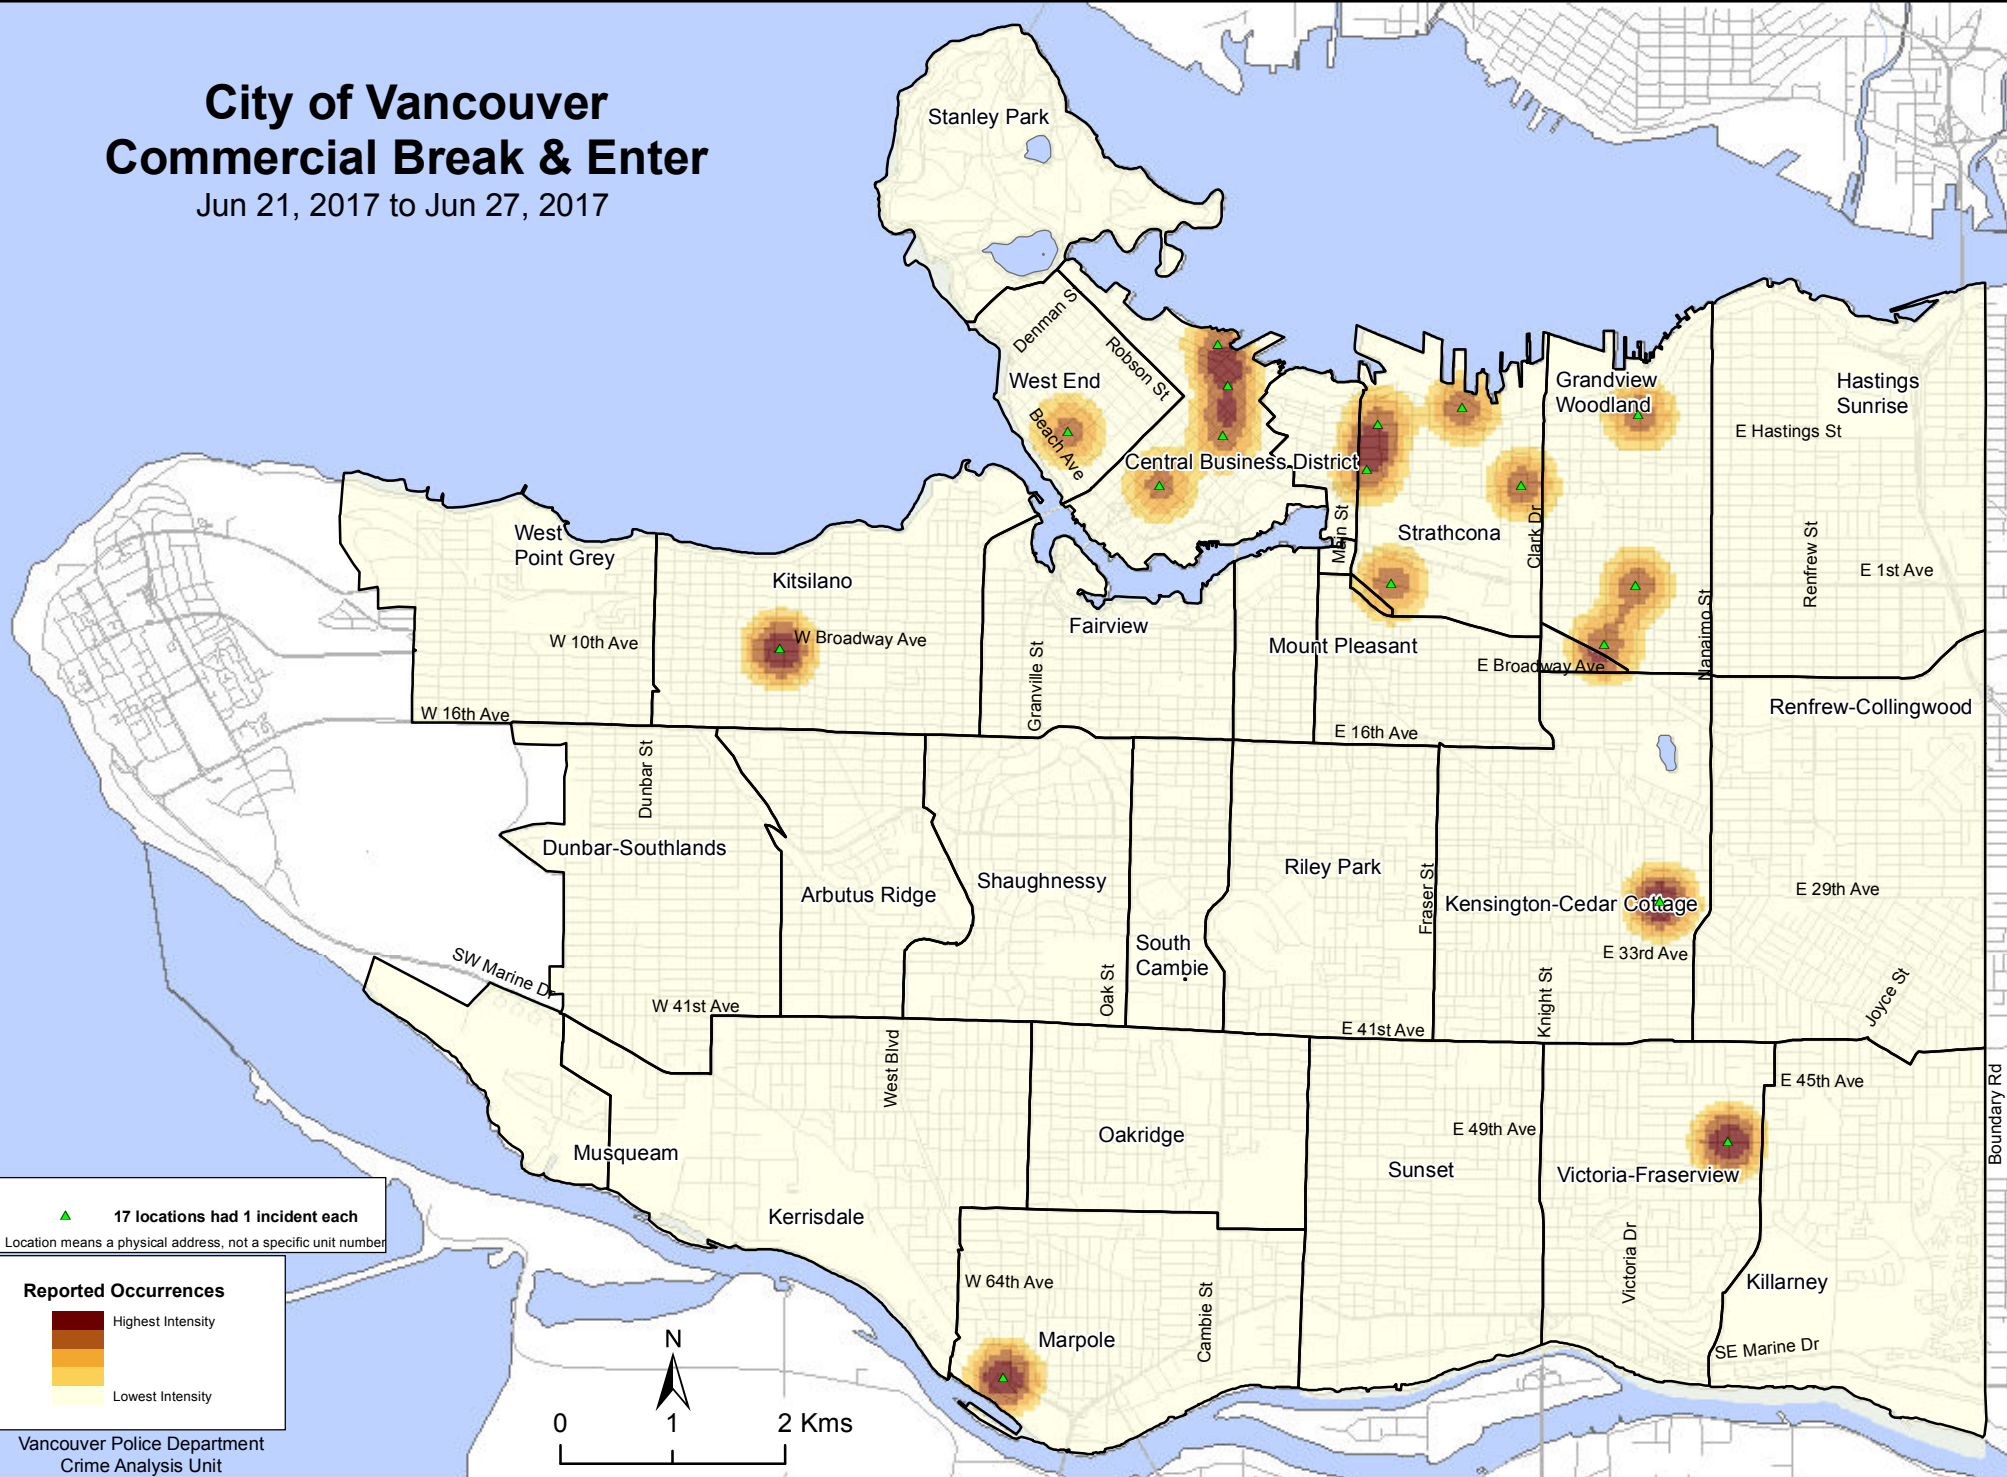

City of Vancouver Commercial Break & Enter

Jun 21, 2017 to Jun 27, 2017

▲ 17 locations had 1 incident each
Location means a physical address, not a specific unit number

Reported Occurrences

	Highest Intensity
	Lowest Intensity