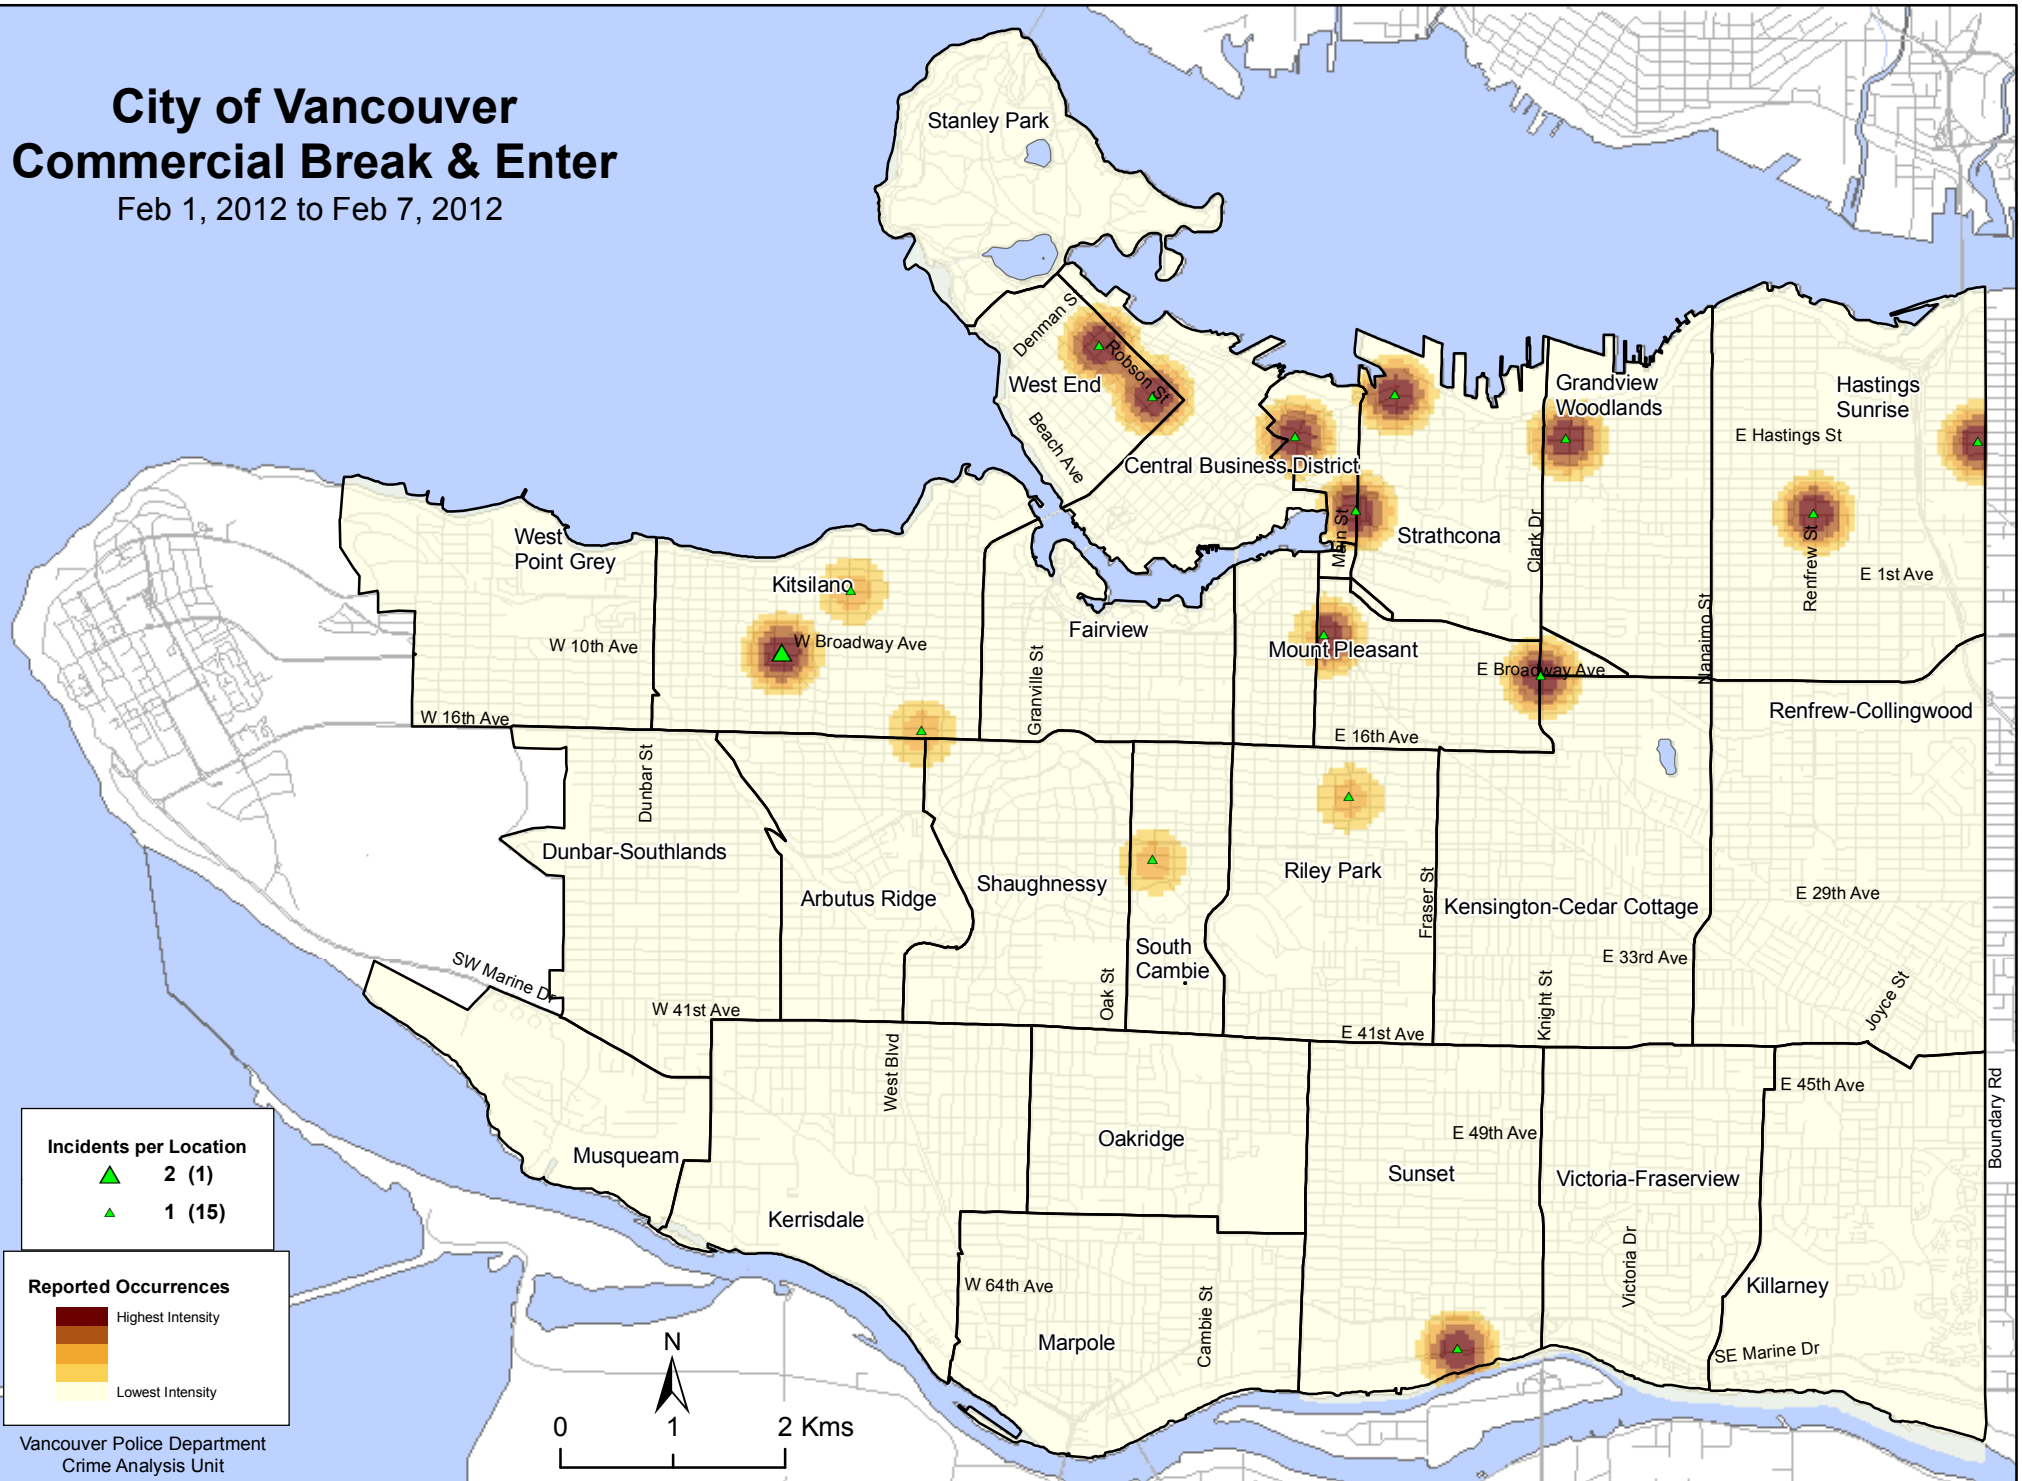

City of Vancouver Commercial Break & Enter

Feb 1, 2012 to Feb 7, 2012

Incidents per Location

| | |
|---|--------|
| ▲ | 2 (1) |
| ▲ | 1 (15) |

Reported Occurrences

| | |
|----------|-------------------|
| Dark Red | Highest Intensity |
| Yellow | Lowest Intensity |