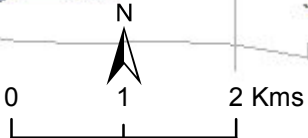

# City of Vancouver Stolen Vehicles

Jun 21, 2017 to Jun 27, 2017

▲ 22 locations had 1 incident each  
Location means a physical address, not a specific unit number

**Reported Occurrences**

Dark Red	Highest Intensity
Light Yellow	Lowest Intensity