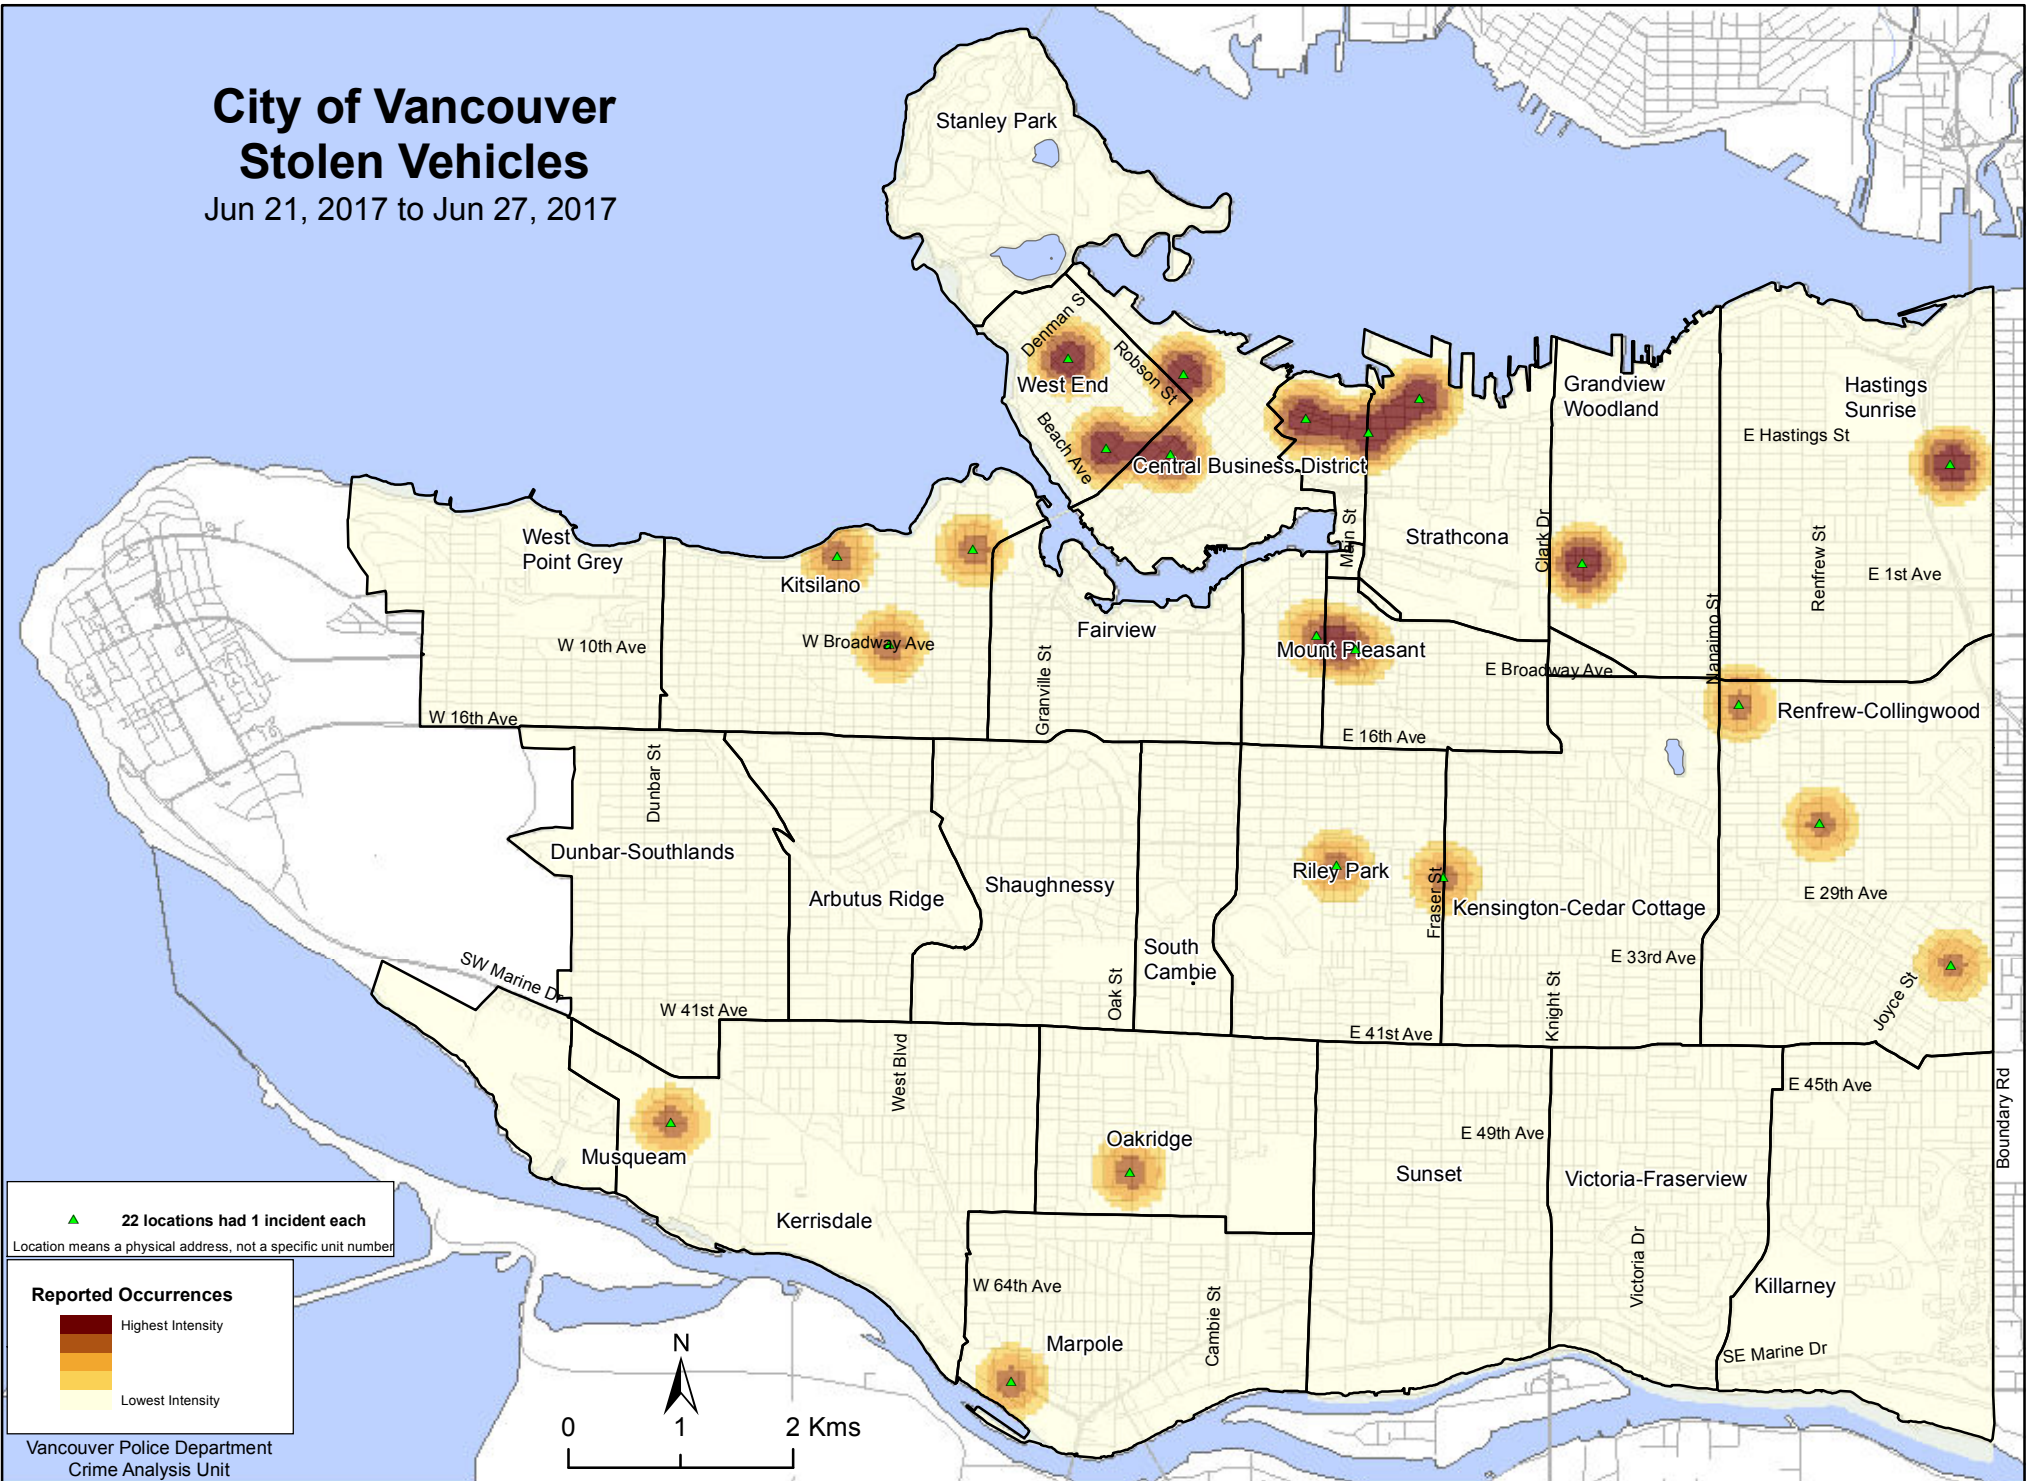

# City of Vancouver Stolen Vehicles

Jun 21, 2017 to Jun 27, 2017

▲ 22 locations had 1 incident each  
Location means a physical address, not a specific unit number

**Reported Occurrences**

Dark Red	Highest Intensity
Light Yellow	Lowest Intensity

Vancouver Police Department  
Crime Analysis Unit