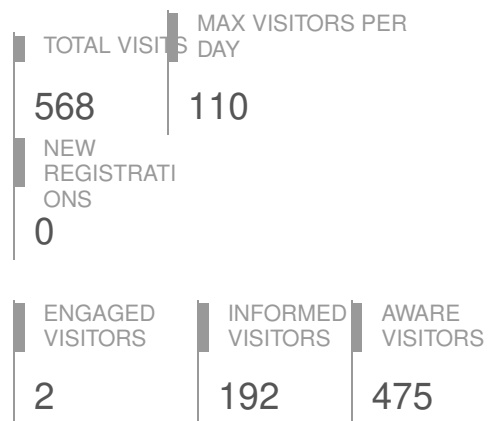

Project Report

23 April 2024 - 01 July 2024

Shape Your City Vancouver

1002 Station St (DP-2024-00204) development application

Visitors Summary

Highlights

Aware Participants	475	Engaged Participants	2		
Aware Actions Performed	Participants	Engaged Actions Performed	Registered	Unverified	Anonymous
Visited a Project or Tool Page	475	Contributed on Forums	0	0	0
Informed Participants	192	Participated in Surveys	1	1	0
Informed Actions Performed	Participants	Contributed to Newsfeeds	0	0	0
Viewed a video	0	Participated in Quick Polls	0	0	0
Viewed a photo	0	Posted on Guestbooks	0	0	0
Downloaded a document	180	Contributed to Stories	0	0	0
Visited the Key Dates page	4	Asked Questions	0	0	0
Visited an FAQ list Page	0	Placed Pins on Places	0	0	0
Visited Instagram Page	0	Contributed to Ideas	0	0	0
Visited Multiple Project Pages	174				
Contributed to a tool (engaged)	2				

ENGAGEMENT TOOLS SUMMARY

Tool Type	Engagement Tool Name	Tool Status	Visitors	Contributors		
				Registered	Unverified	Anonymous
Survey Tool	1002 Station St development application comments	Archived	9	1	1	0

INFORMATION WIDGET SUMMARY

Widget Type	Engagement Tool Name	Visitors	Views/Downloads
Document	Design rationale	123	133
Document	Context plan	61	67
Document	Streetscape	42	43
Document	Notification postcard	37	38
Document	Elevations	35	39
Document	Site plan	31	34
Document	Landscape	17	19
Document	Shadow analysis	16	18
Key Dates	Key Date	4	4