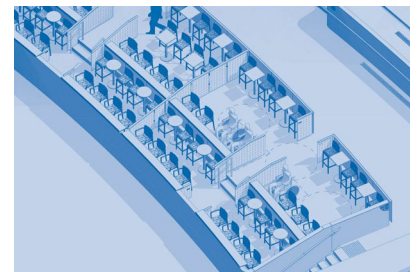

BOXES

HOSTS UP TO 20 GUESTS

Boxes offer a reserved, elevated viewing experience ideal for families, friends, or groups who want comfort, exclusivity, and effortless access to the FIFA Fan Festival™ Vancouver.

Features

- Designed for up to 20 guests
- Covered, elevated views of the Amphitheatre stage and screens
- Reserved, guaranteed in-and-out access to the Amphitheatre for up to 20 guests
- Fast track entry to the FIFA Fan Festival™ Vancouver for up to 20 guests
- Weather protected seating

Add-on Enhancements

- Access to in-seat food and beverage ordering, nearby concessions, and roaming food sellers

Email hosting@brandlivegroup.com to book your premium FIFA Fan Festival™ hosting experience today!