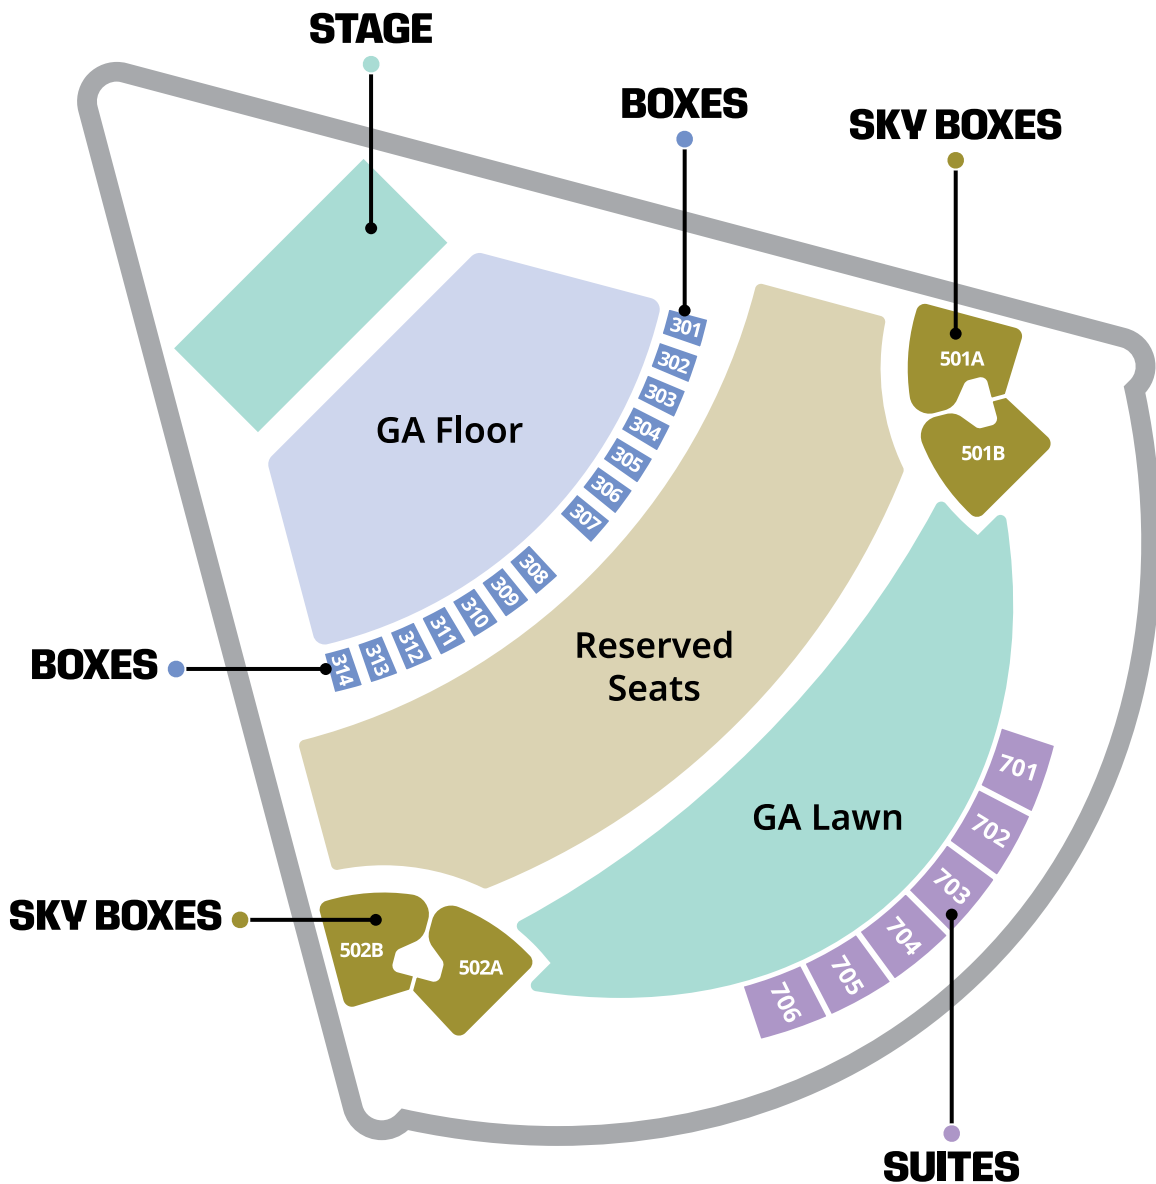

AMPHITHEATRE SITEPLAN