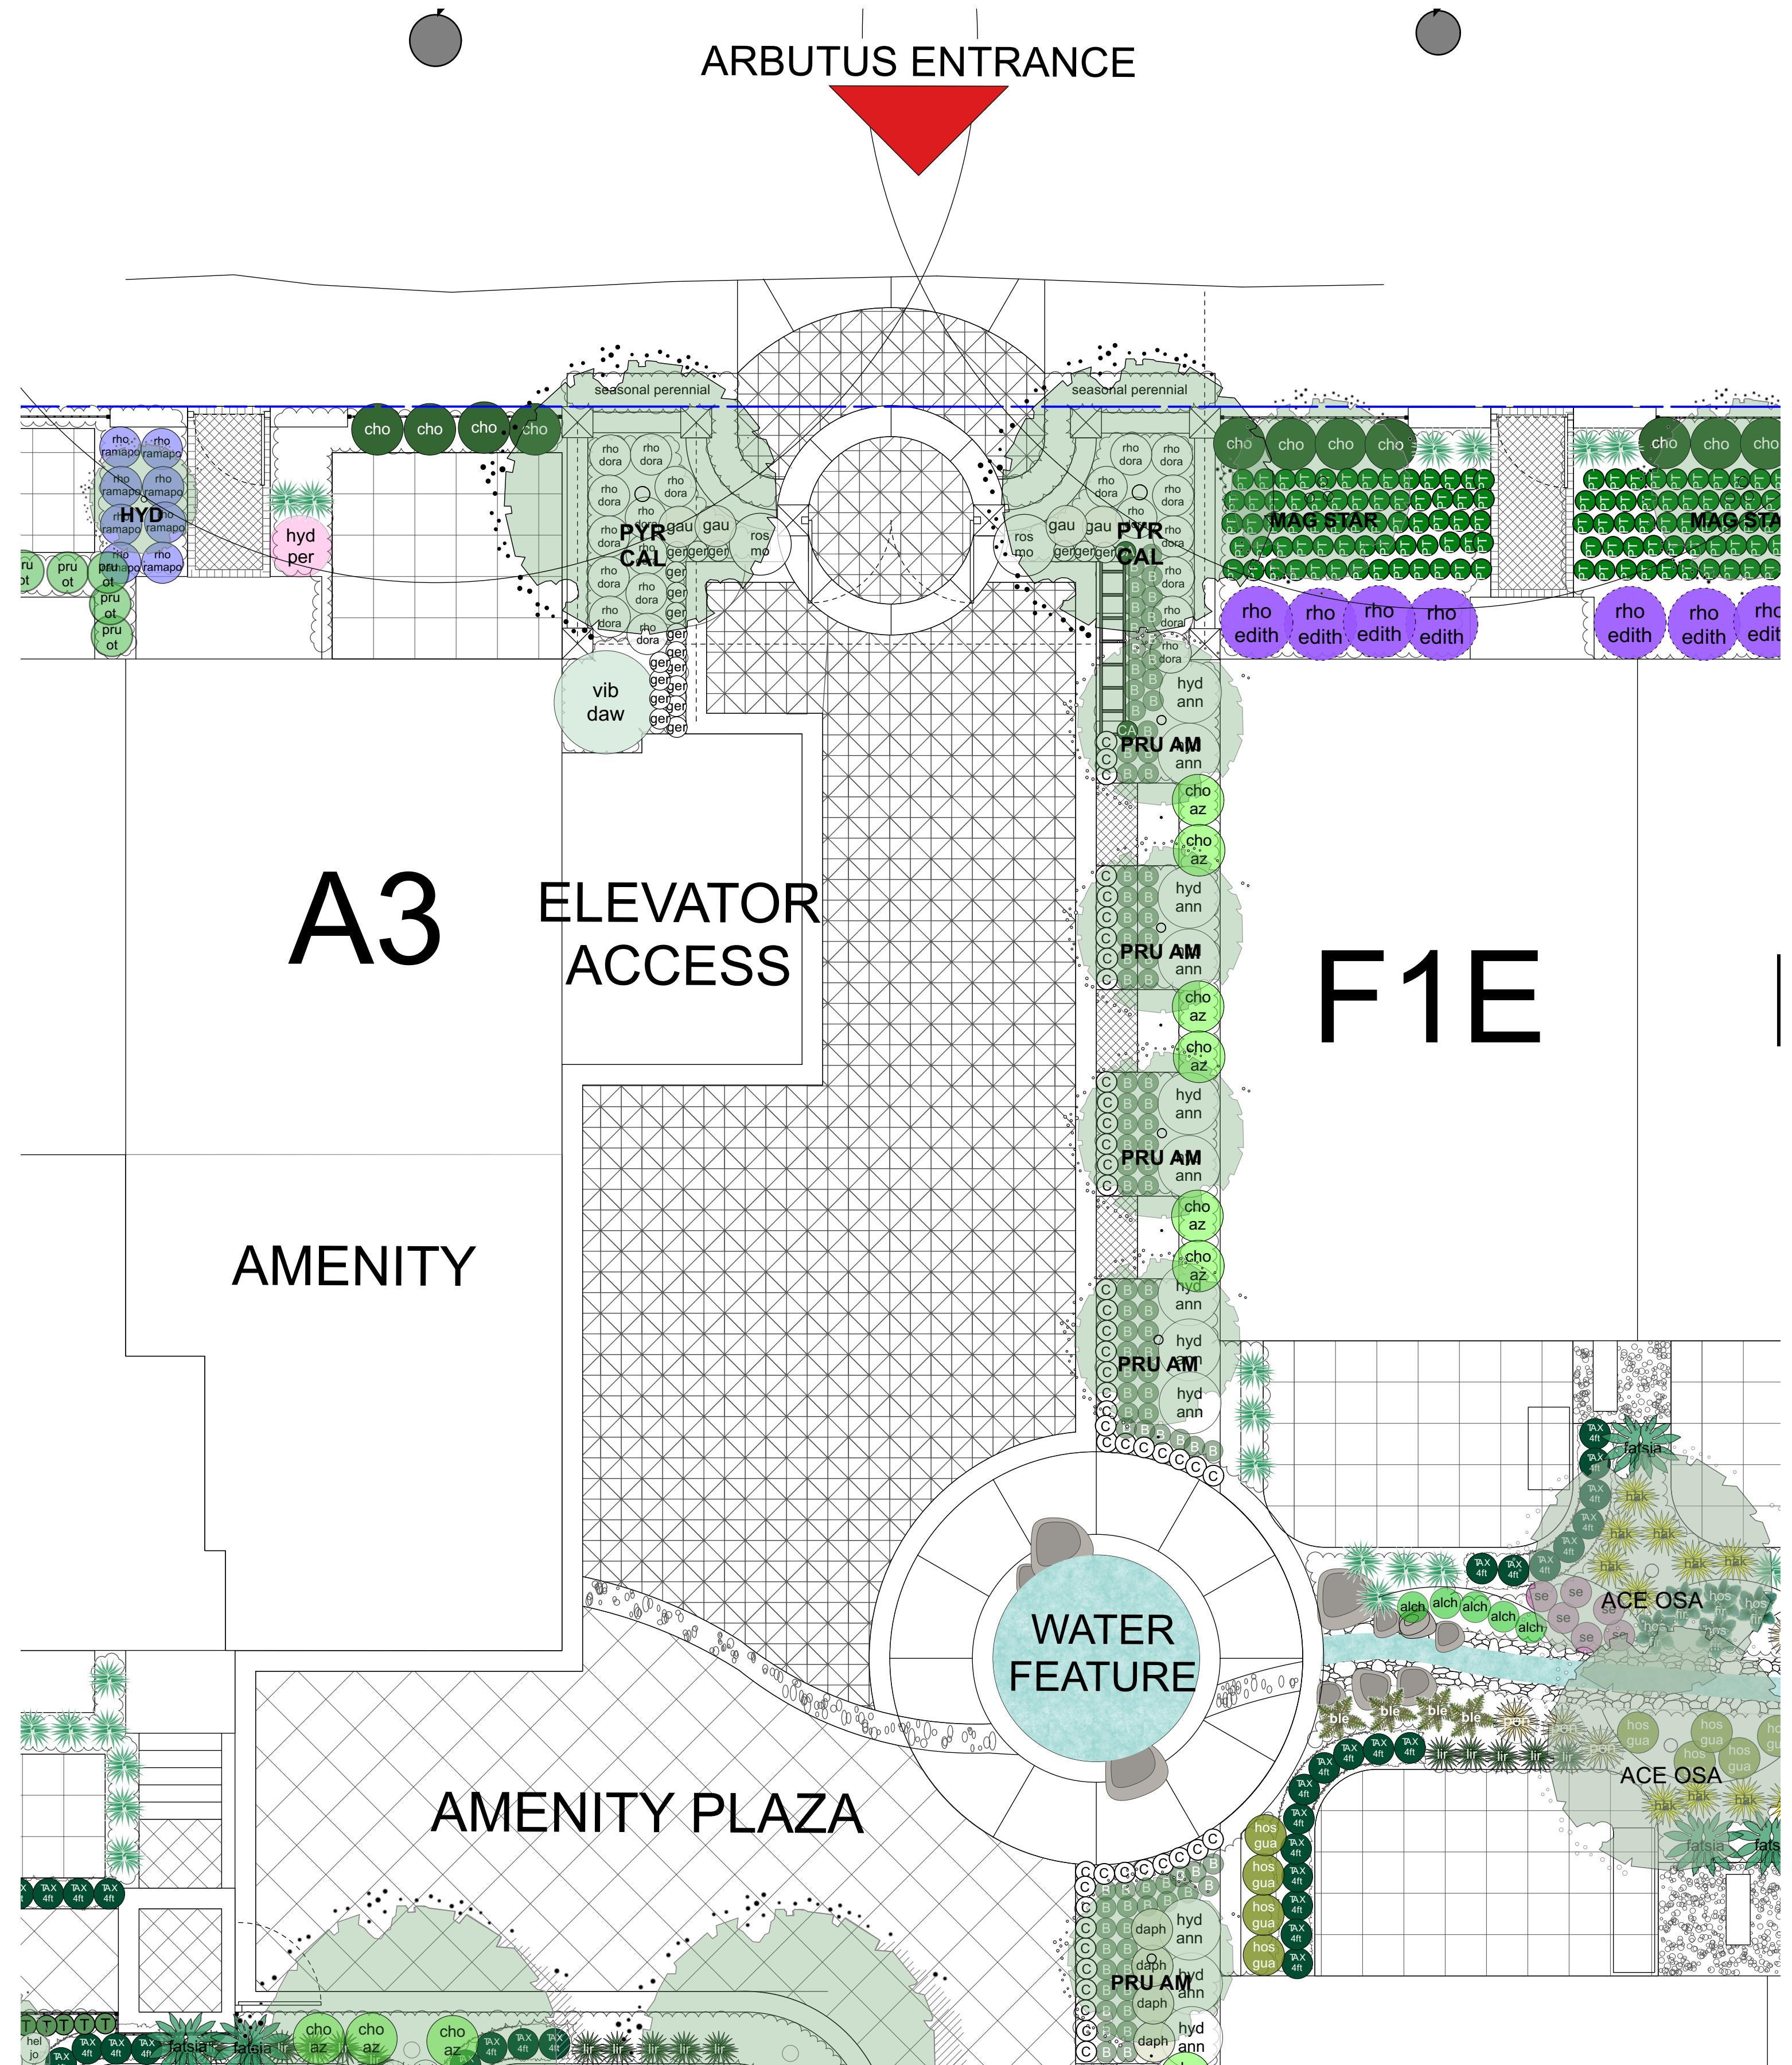

REVISIONS

CLIENT REVIEW	2024.03.04
ARBORIST REVIEW	2024.03.06
DP RE-SUBMISSION	2024.03.07
DP RE-SUBMISSION	2024.03.12

1. **PLANTINGS:**
2. Rhododendron 'Dora Amateis'
   - Gaura lindheimeri 'Sparkle White'
   - Rosa floribunda 'Moondance'
   - Geranium x catabrigiense 'Biokovo'
   - Viburnum x bodnantense 'Dawn'
   - Clematis Armandii 'Snowdrift'
   - Buxus sempervirens 'Suffruticosa'
   - Cerastium tomentosum
   - Hydrangea arborescens 'Annabelle'
   - Choisya ternata 'Aztec Pearl'
   - Daphne odora 'Aureomarginata'
   - Pyrus Calleryana
   - Hydrangea paniculata 'Kyushu'
   - Magnolia stellata 'Royal Star'
   - Prunus serrulata 'Amanogawa'

FORMWERKS ARCHITECTURAL

1625 West 5th Ave., Vancouver, BC V6J 1N5
Fax: 685-2076 Phone: 683-5441

PROJECT

QUILCHENA GARDENS

4683 ARBUTUS STREET
VANCOUVER, BC

DRAWING

**PLANTING PLAN
AMENITY 1
PLAZA**

SCALE

3/16" = 1'-0"

DATE

2024 Mar 12

SHEET

L-12

PLANTING PLAN AMENITY PLAZA
Scale: 3/16" = 1'-0"