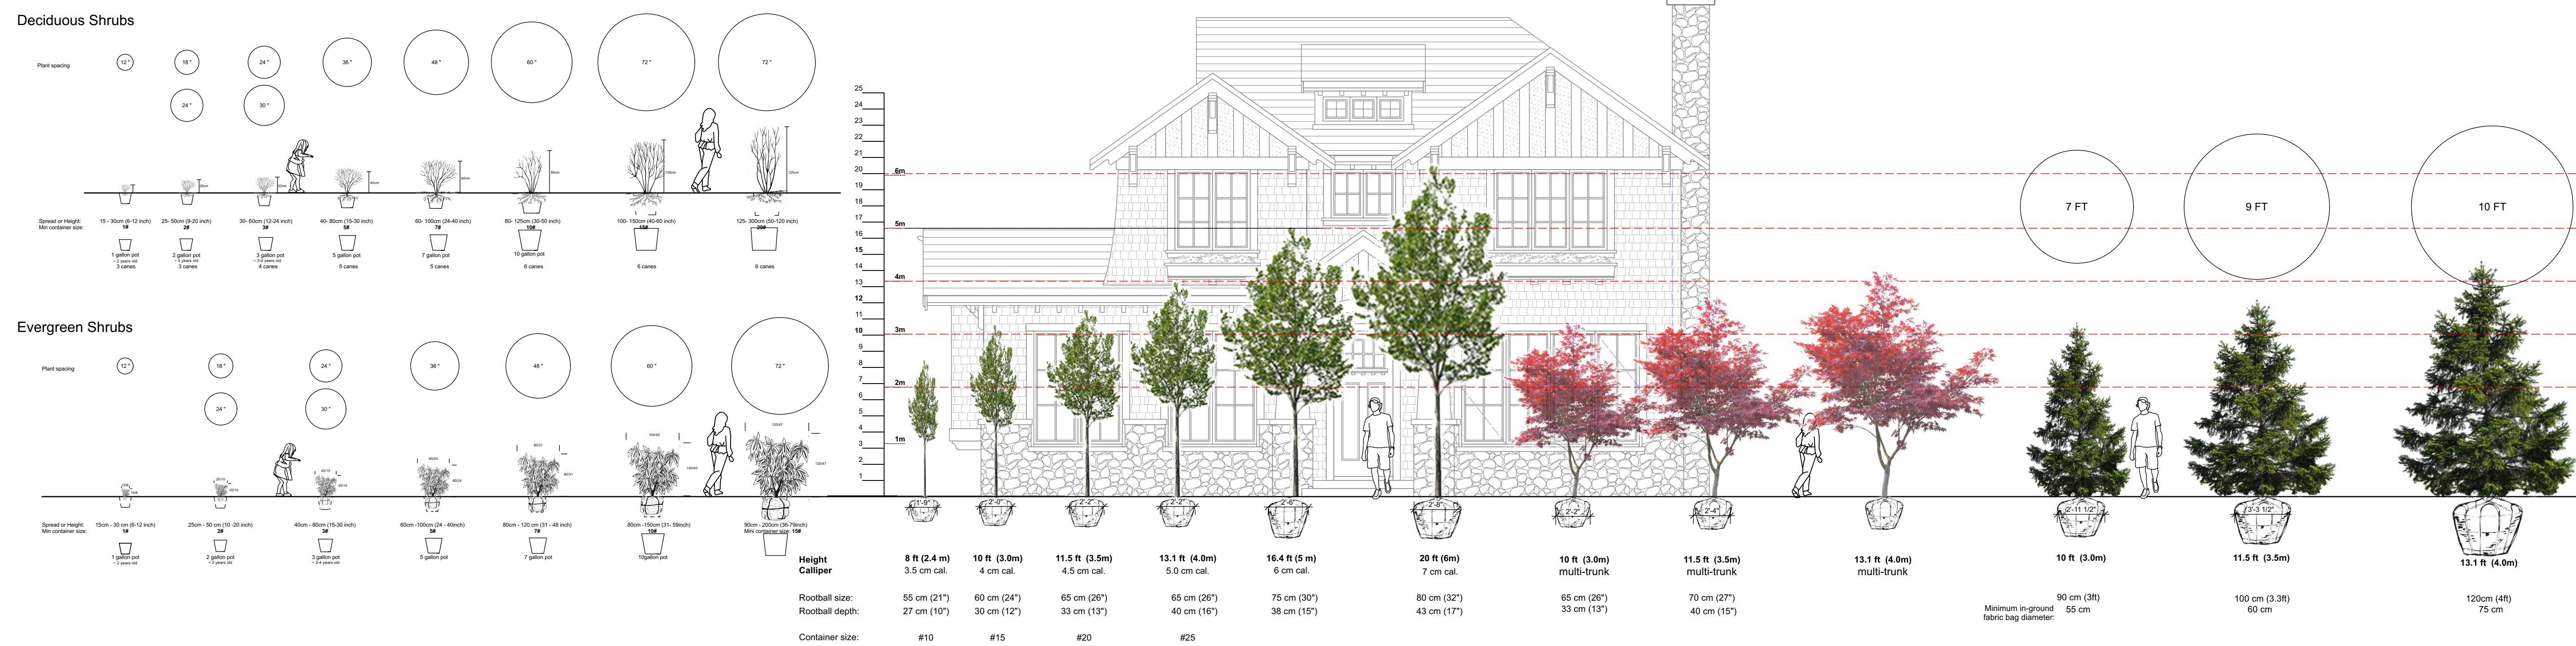

hel jo	136	Helleborus niger 'Josef Lantern'	Lenten Rose	#1 pot	18" (45 cm) o.c.	9" (23cm)	X - II	large white flowers evergreen
hem white	11	hemerocallis 'white temptation'	daylily 'White Temptation	#2 pot	24" (60 cm) o.c.	2ft (60 cm)	V-VIII	evergreen, cream, white flower
hos fir	93	Hosta 'Fire and Ice'	Fire And Ice Hosta	#1 pot	12" (30 cm) o.c.	1.5 ft (45 cm)	VII - IX	slightly twisted foliage white center and green margins lily-like blooms (purple)
hos gua	166	Hosta 'Guacamole'	Guacamole Hosta	#1 pot	24" (60 cm) o.c.	20" (50 cm)	VIII - IX	chartreuse-yellow leaves with a wide green margin fragrant white flowers
hem nos	48	Hemerocallis 'Nosteratu'	Trophytaker Daylily	#1 pot	24" (60 cm) o.c.	2 ft (60 cm)	VII	large (6 inch) rich deep-purple flowers with a green throat
se	175	Sedum Autumn Joy/Fire	Stonecrop	#2 pot	18" (45cm) o.c.	3 ft (90 cm)	VIII - XI	long-blooming flowers change from deep pink to copper
ROSES								
ros pink	6	Rosa Flowercarpet pink supreme	Flower Carpet® Pink Supreme Ground Cover Rose	#2 pot	24" (60 cm) o.c.	3 ft (90 cm)	V - X	hot pink blooms glossy green foliage
ros mo	42	Rosa floribunda 'Moondance'	Floribunda Rose 'Moondance'	#2 pot	24" (60 cm) o.c.	4 ft (120 cm)	V - X	garden rose double flower, creamy white moderate fragrant, blooms repeatedly
ros kno	64	Rosa 'Knockout Red'	Shrub Rose	#2 pot	24" (60 cm) o.c.	3 ft (90 cm)	VI - XII	single, lightly fragrant, cherry-red roses
ros kno	41	Rosa 'Knockout Easy Bee-zy'	Shrub Rose	#2 pot	24" (60 cm) o.c.	3 ft (90 cm)	VI - XII	single, lightly fragrant, cherry-yellow roses
ros kno	21	Rosa 'White Knockout'	Shrub Rose	#2 pot	24" (60 cm) o.c.	3 ft (90 cm)	V-VI-VII	single, lightly fragrant, white roses
ORNAMENTAL GRASSES								
car ice	323	Carex morrowii 'Ice Dance'	Variegated Japanese Sedge	#1 pot	18" (45 cm) o.c.	1 ft (30 cm)	-	low, tufted mound grassy leaves, each edged in bright white evergreen
hak	188	Hakonechloa macra 'Aureola'	Japanese Forest Grass	#2 pot	24" (60 cm) o.c.	1.5 ft (45 cm)	-	low mound cascading layers of narrow leaves striped with bright yellow and green combines beautifully with hostas or ferns
lir	239	Liriope muscari 'Big Blue'	Big Blue Lilyturf	#1 pot	18" (45 cm) o.c.	18" (45 cm)	IX - X	thick tufted, evergreen violet blue flower
pen	91	Pennisetum alopecuroides 'Hameln'	Fountain Grass	#2 pot	24" (60 cm) o.c.	3 ft (90 cm)	VIII - X	upright mound of arching green leaves bottlebrush spikes of silvery-white flowers
sti	19	Stipa tenuissima	Mexican Feather Grass	#2 pot	24" (60 cm) o.c.	2 ft (60 cm)	V - VIII	thin, bright green foliage white flower
VINES								
CA	4	Clematis Armandi 'Snowdrift'	Clematis	#2 pot	refer to plans	to grow on cable support and trellis panel	III - IV	evergreen climber with leathery, dark glossy green foliage produces masses of single fragrant creamy-white flowers borne in clusters in early to mid spring
GROUNDCOVER								
C	136	Cerastium tomentosum	Snow in Summer	#1 pot	12" (30 cm) o.c.	8" (20cm)	IV - VI	mat of silvery-grey leaves tiny white star flowers evergreen
PT	2026	Pachysandra terminalis	Japanese Spurge	#1 pot	12" (30 cm) o.c.	1 ft (30 cm)	V	shiny dark-green leaves evergreen clusters of white flowers
T	56	Tiarella 'Pink Skyrocket'	Foamflower	#1 pot	12" (30 cm) o.c.	6-12" (15-30cm)	V - VI	deeply-cut green leaves, evergreen with attractive red veins medium-pink flowers
Ti	28	Tiarella cordifolia 'Pink Skyrocket'	Foamflower	4" pot	12" (30 cm) o.c.	6-12" (15-30cm)	V - VI	deeply-cut green leaves with attractive red veins medium-pink flowers
FERN								
ble	140	Blechnum spicant	deer fern	#2 pot	24" (60 cm) o.c.	2 ft (60 cm)	-	two different types of fronds evergreen sterile fronds and fertile fronds
FERNS								
ble	140	Blechnum spicant	deer fern	#2 pot	24" (60 cm) o.c.	2 ft (60 cm)	-	two different types of fronds evergreen sterile fronds and fertile fronds
matc	55	Matteuccia struthiopteris	ostrich fern	#2 pot	24" (60 cm) o.c.	4 ft (120 cm)	-	clump-forming, upright to arching finely dissected, medium green, vegetative fronds
BAMBOO