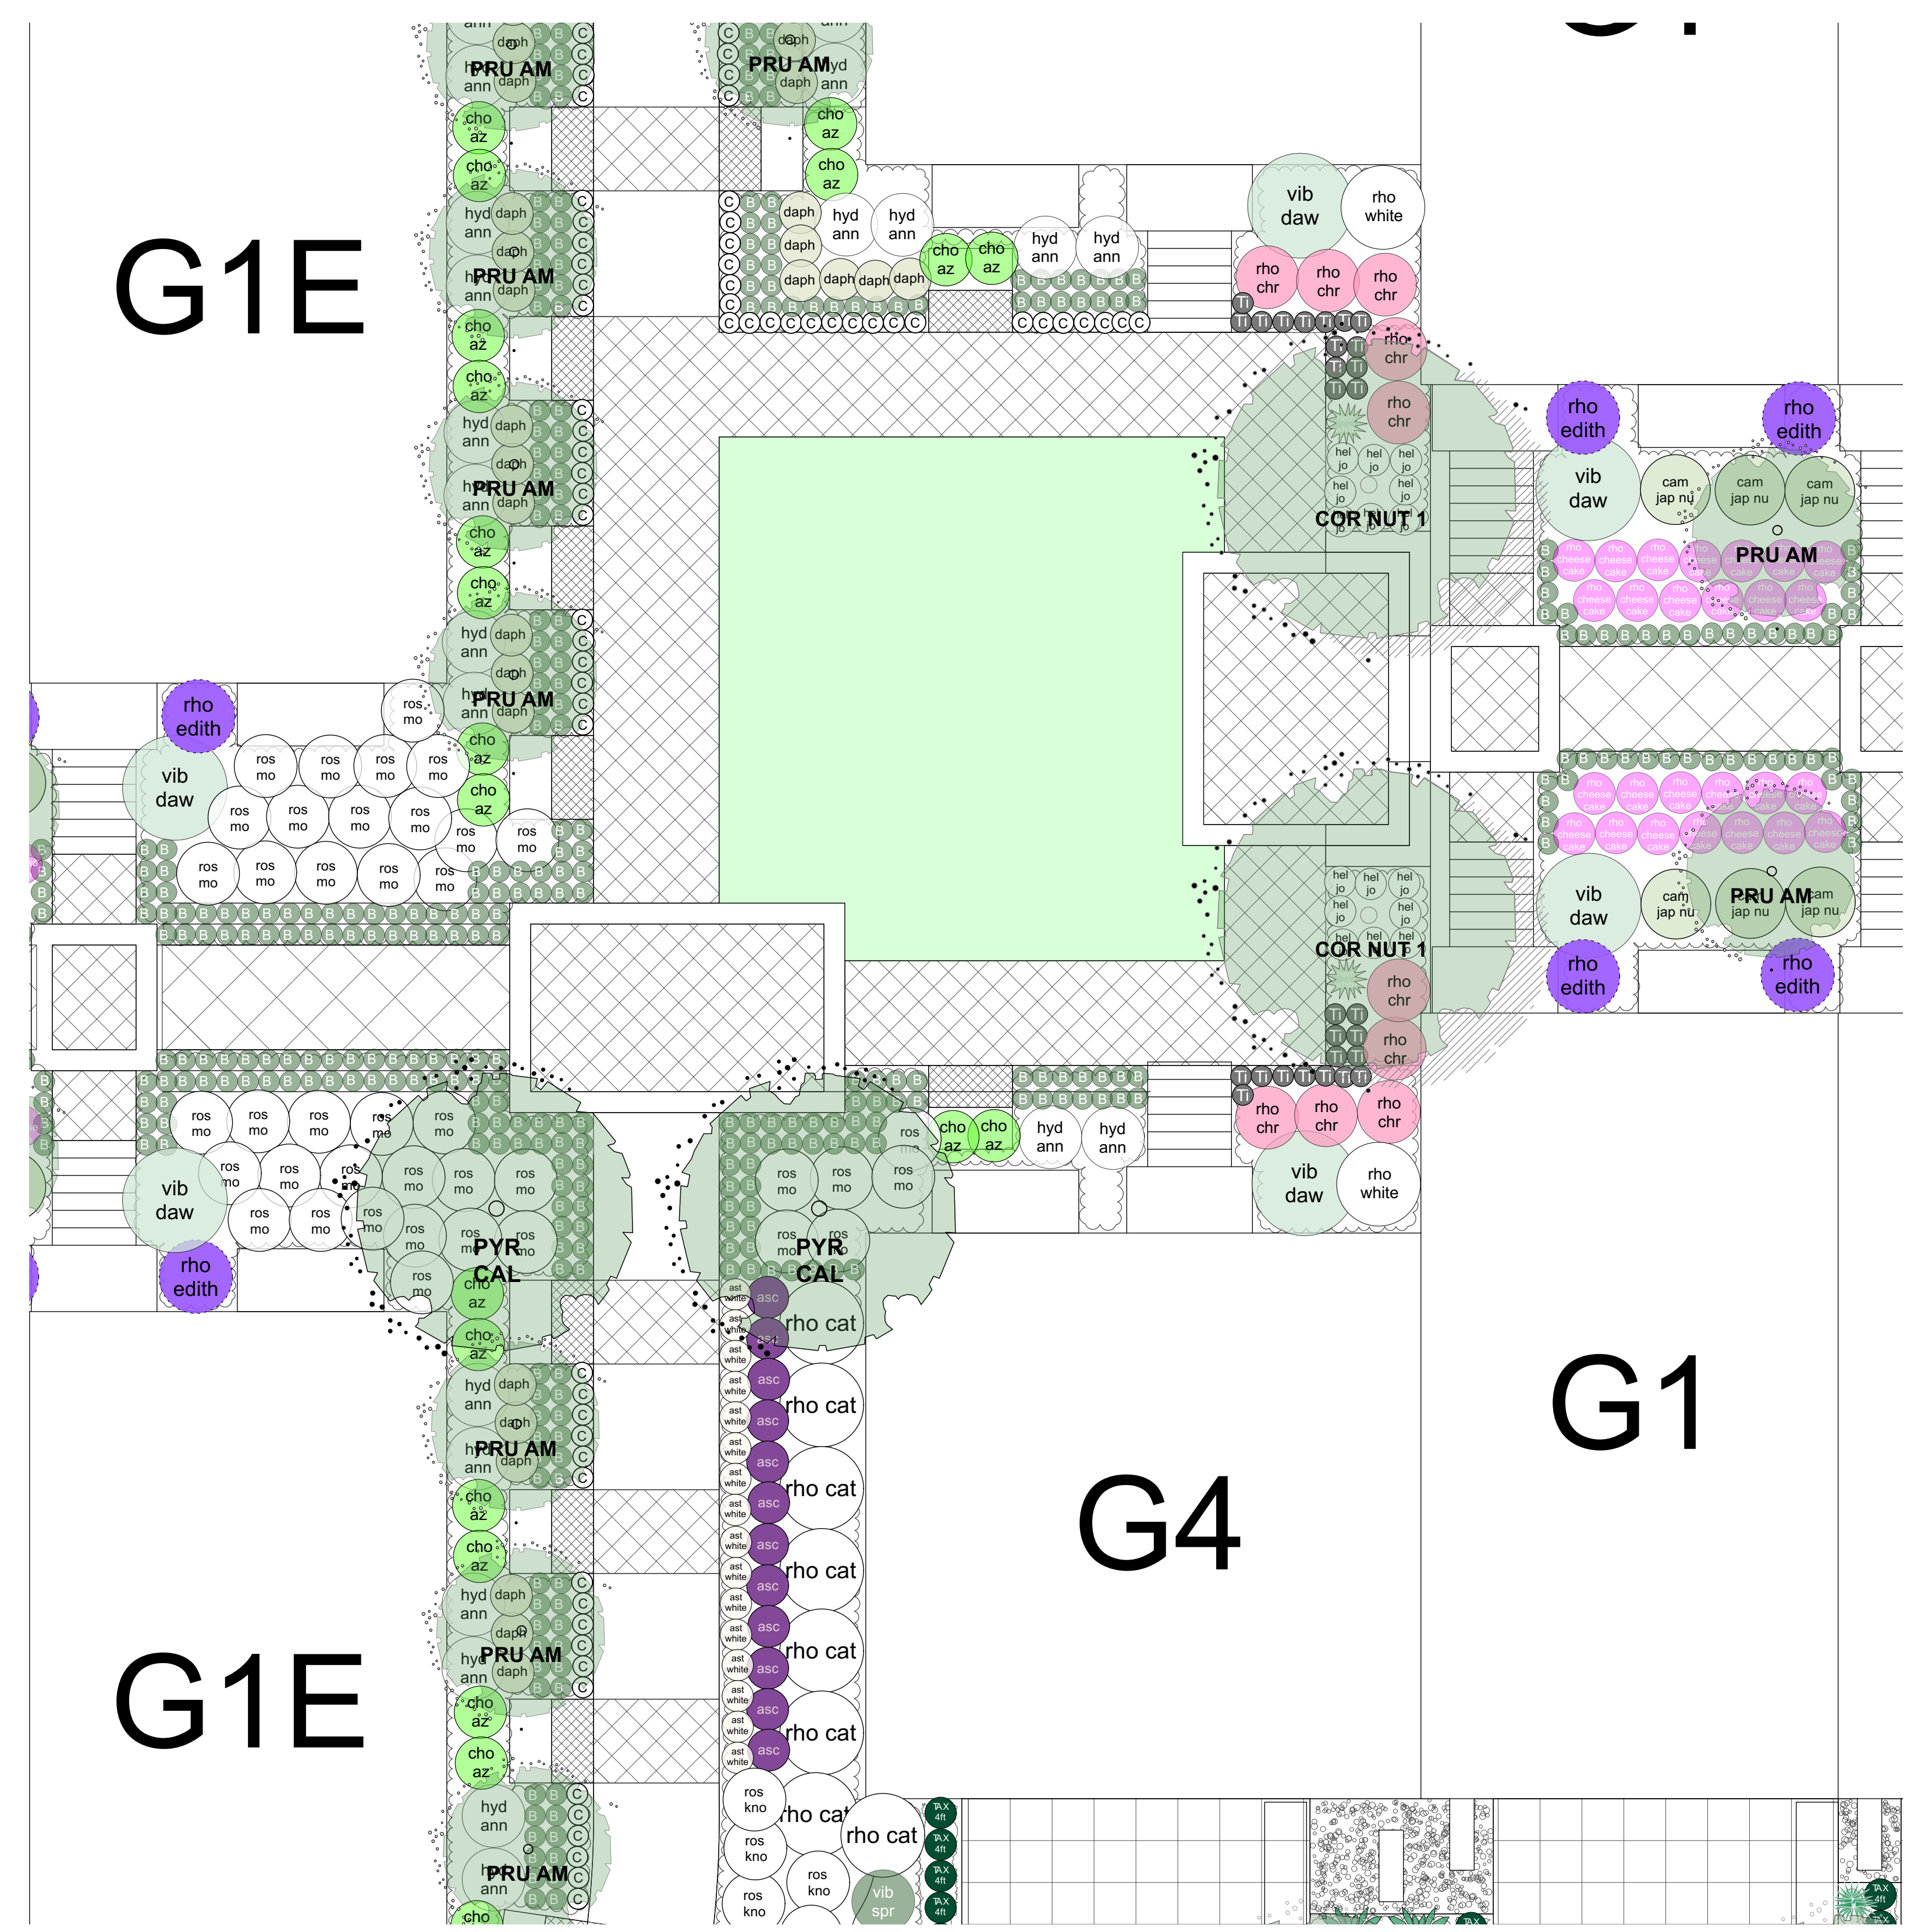

PLANTING PLAN COURTYARD LAWN
Scale: 3/16" = 1'-0"

COPYRIGHT RESERVED

This plan and design are, and at all times remain the exclusive property of Formwerks Architectural Inc. and cannot be used or reproduced without written consent by Formwerks Architectural Inc. Written dimensions shall have precedence over scaled dimensions. Contractors shall verify and be responsible for all dimensions and conditions on the job. Formwerks Architectural Inc. shall be informed of any variation from the dimensions and conditions on the drawing.

REVISIONS

CLIENT REVIEW	2024.03.04
ARBORIST REVIEW	2024.03.06
DP RE-SUBMISSION	2024.03.07
DP RE-SUBMISSION	2024.03.12

FORMWERKS ARCHITECTURAL

1625 West 5th Ave., Vancouver, BC V6J 1N5
Fax 685-2076 Phone 683-5441

PROJECT

QUILCHENA GARDENS

4683 ARBUTUS STREET
VANCOUVER, BC

DRAWING

PLANTING PLAN AMENITY 2 COURTYARD

SCALE	SHEET
3/16" = 1'-0"	L-13
DATE	2024 Mar 12