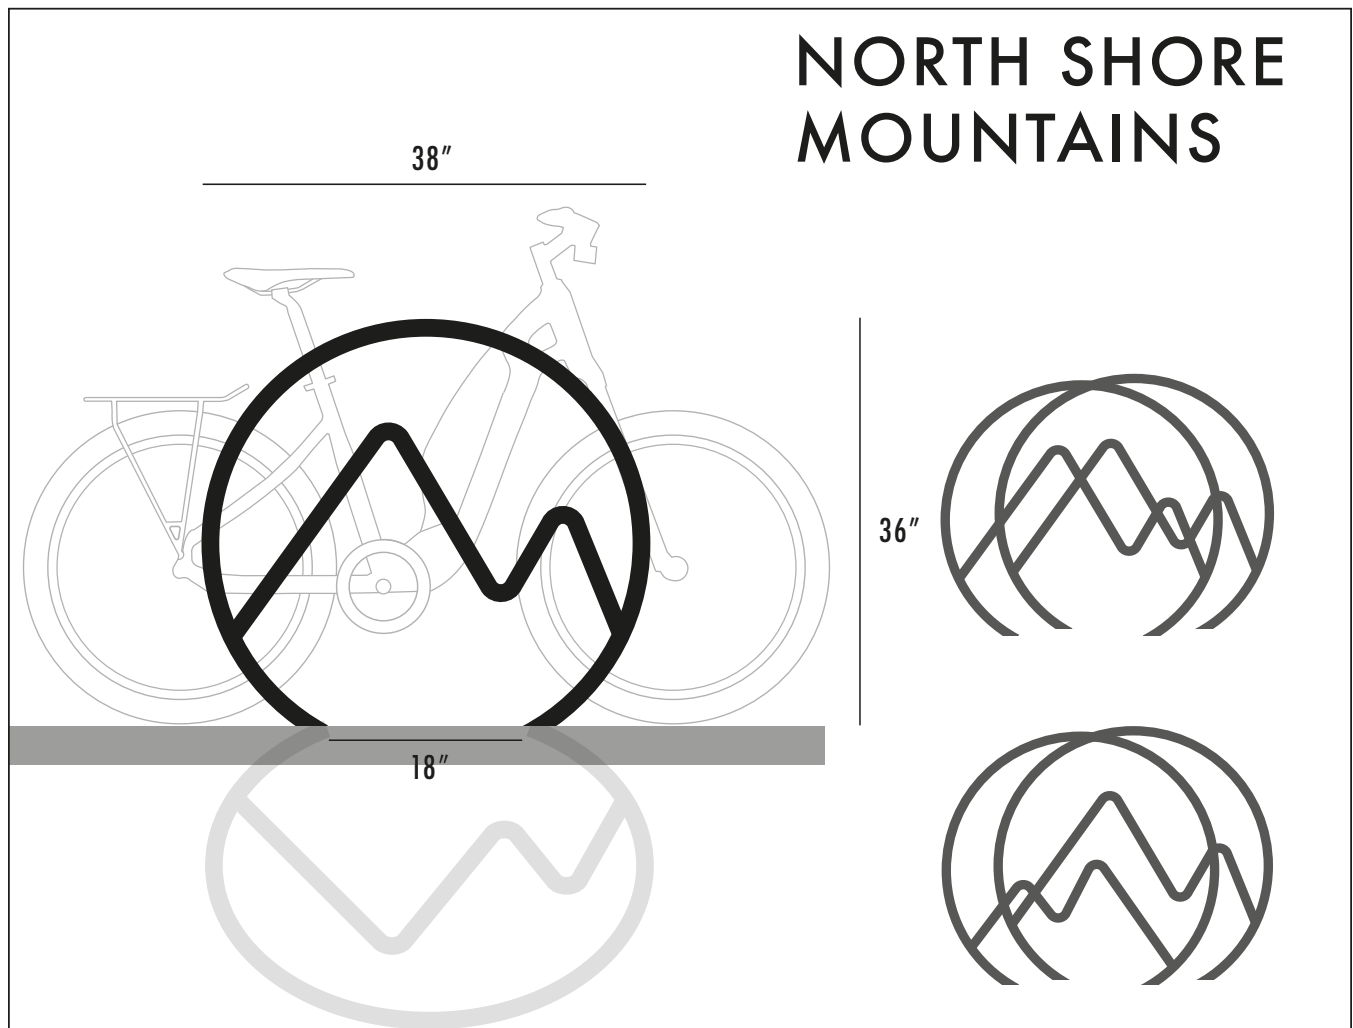

**BIKE RACK DESIGN CONTEST
PEOPLE'S CHOICE AWARD WINNER**

NORTH SHORE MOUNTAINS

My design plays tribute to the North Shore mountain range. This playful design can work as one, or using multiple racks to create the depth of a mountain range. The design is simple and beautiful, mirroring our sky line.