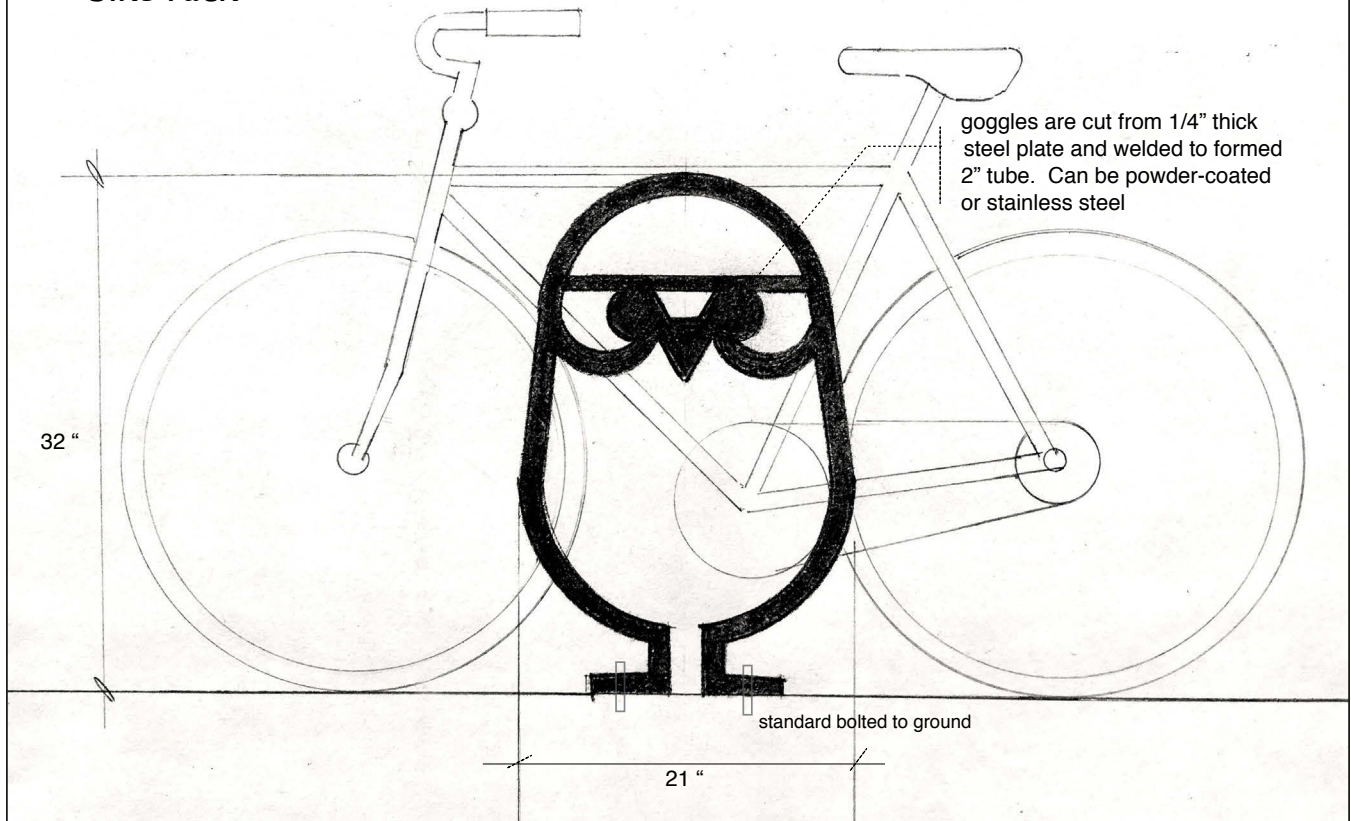

BIKE RACK DESIGN CONTEST WINNING DESIGNS

NORTH SHORE MOUNTAINS

My design plays tribute to the North Shore mountain range. This playful design can work as one, or using multiple racks to create the depth of a mountain range. The design is simple and beautiful, mirroring our sky line.

The Guard Bird

Instead of the guard dog, this is the guard-bird, a friendly helper always ready to hold a Vancouver cyclist's bike (or two).

bike rack

THE GUARD BIRD

Instead of a guard dog, here is the guard bird, a friendly helper always ready to hold a Vancouver cyclist's bike (or two).

Petal Rack

Embracing the beautiful and lush environment that symbolizes British Columbia, the Petal Rack articulates the natural beauty of our province. Its design and colour will integrate perfectly with the sensibility of Vancouver's eco-friendly lifestyle. The Petal Rack installations will also serve as a visual reminder to honor our environment and to protect our natural resources.

LIVING LEAF

"Living Leaf" was designed to reflect Vancouver's aspiration to become one of the greenest cities of the world. The design resembles two leaves joined as one, which symbolizes the unification of our society. How only together we will achieve urban sustainability.