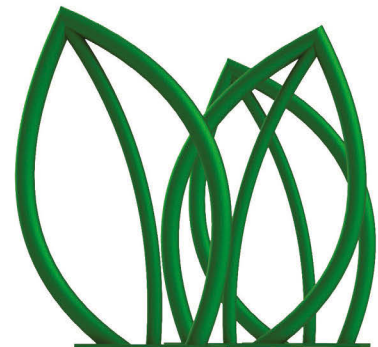

Petal Rack

Embracing the beautiful and lush environment that symbolizes British Columbia, the Petal Rack articulates the natural beauty of our province. Its design and colour will integrate perfectly with the sensibility of Vancouver's eco-friendly lifestyle. The Petal Rack installations will also serve as a visual reminder to honor our environment and to protect our natural resources.

The Petal Rack's goal is to create innovative ways to accommodate a growing city. Its design is simple and practical without compromising sophistication. Adding to the commitment of BC's green living and sustainable development, The Petal Rack aims to complement the existing bicycling infrastructure with convenience, charm, and fun!

PETAL RACK

Embracing the beautiful and lush environment that symbolizes BC, the Petal Rack articulates the natural beauty of our province. Its design and colour will integrate perfectly with the sensibility of Vancouver's eco-friendly lifestyle. They will also serve as a visual reminder to honour our environment and protect our natural resources.