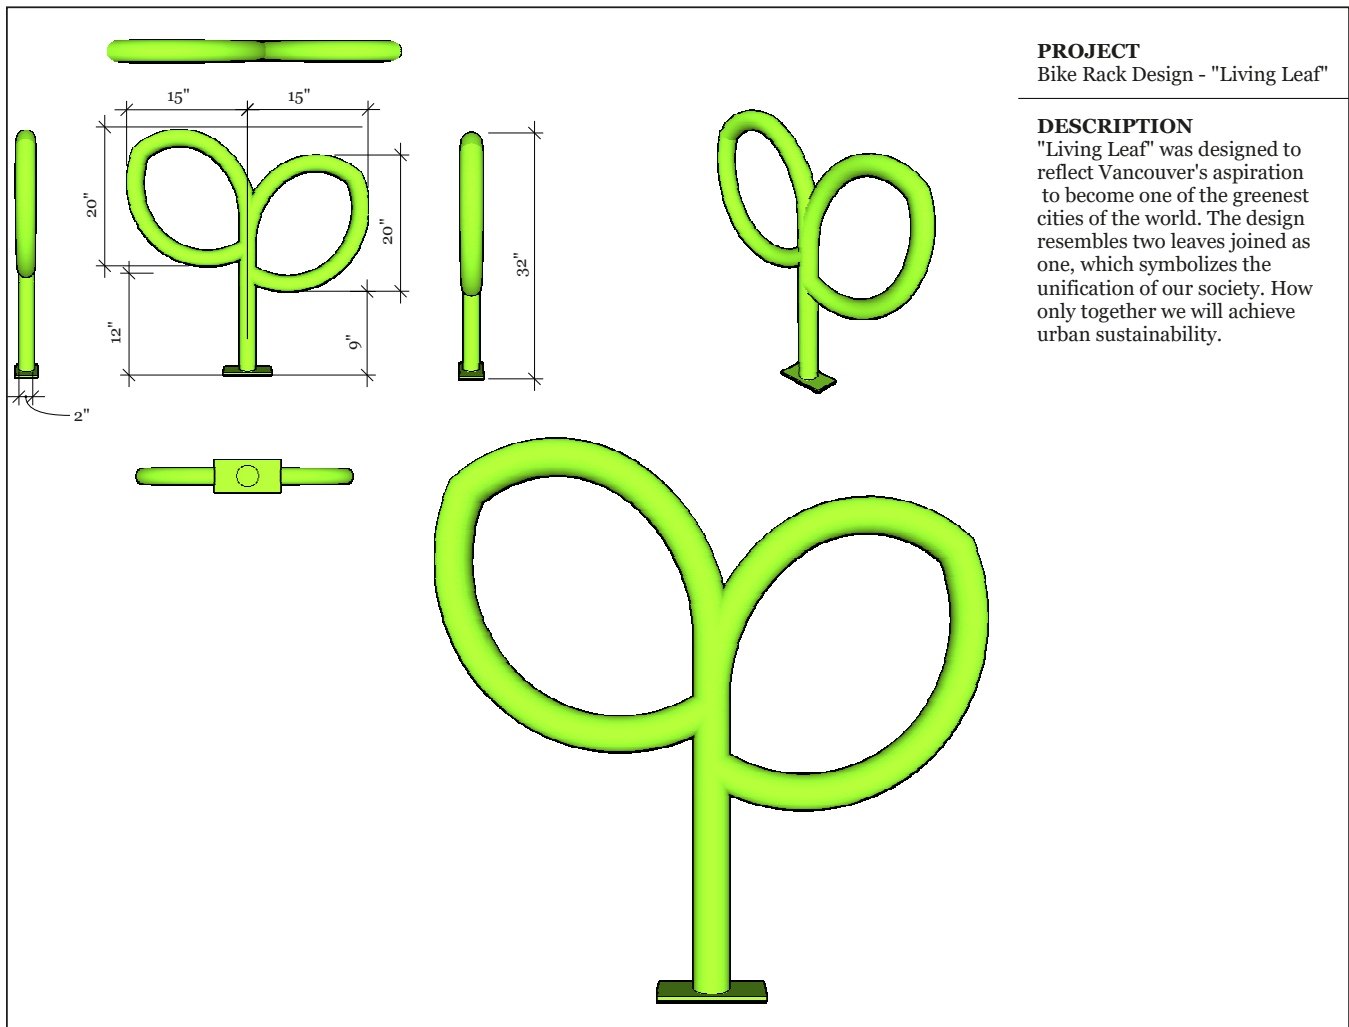

Petal Rack

Embracing the beautiful and lush environment that symbolizes British Columbia, the Petal Rack articulates the natural beauty of our province. Its design and colour will integrate perfectly with the sensibility of Vancouver's eco-friendly lifestyle. The Petal Rack installations will also serve as a visual reminder to honor our environment and to protect our natural resources.

The Petal Rack's goal is to create innovative ways to accommodate a growing city. Its design is simple and practical without compromising sophistication. Adding to the commitment of BC's green living and sustainable development, The Petal Rack aims to complement the existing bicycling infrastructure with convenience, charm, and fun!

LIVING LEAF

"Living Leaf" was designed to reflect Vancouver's aspiration to become one of the greenest cities of the world. The design resembles two leaves joined as one, which symbolizes the unification of our society. How only together we will achieve urban sustainability.