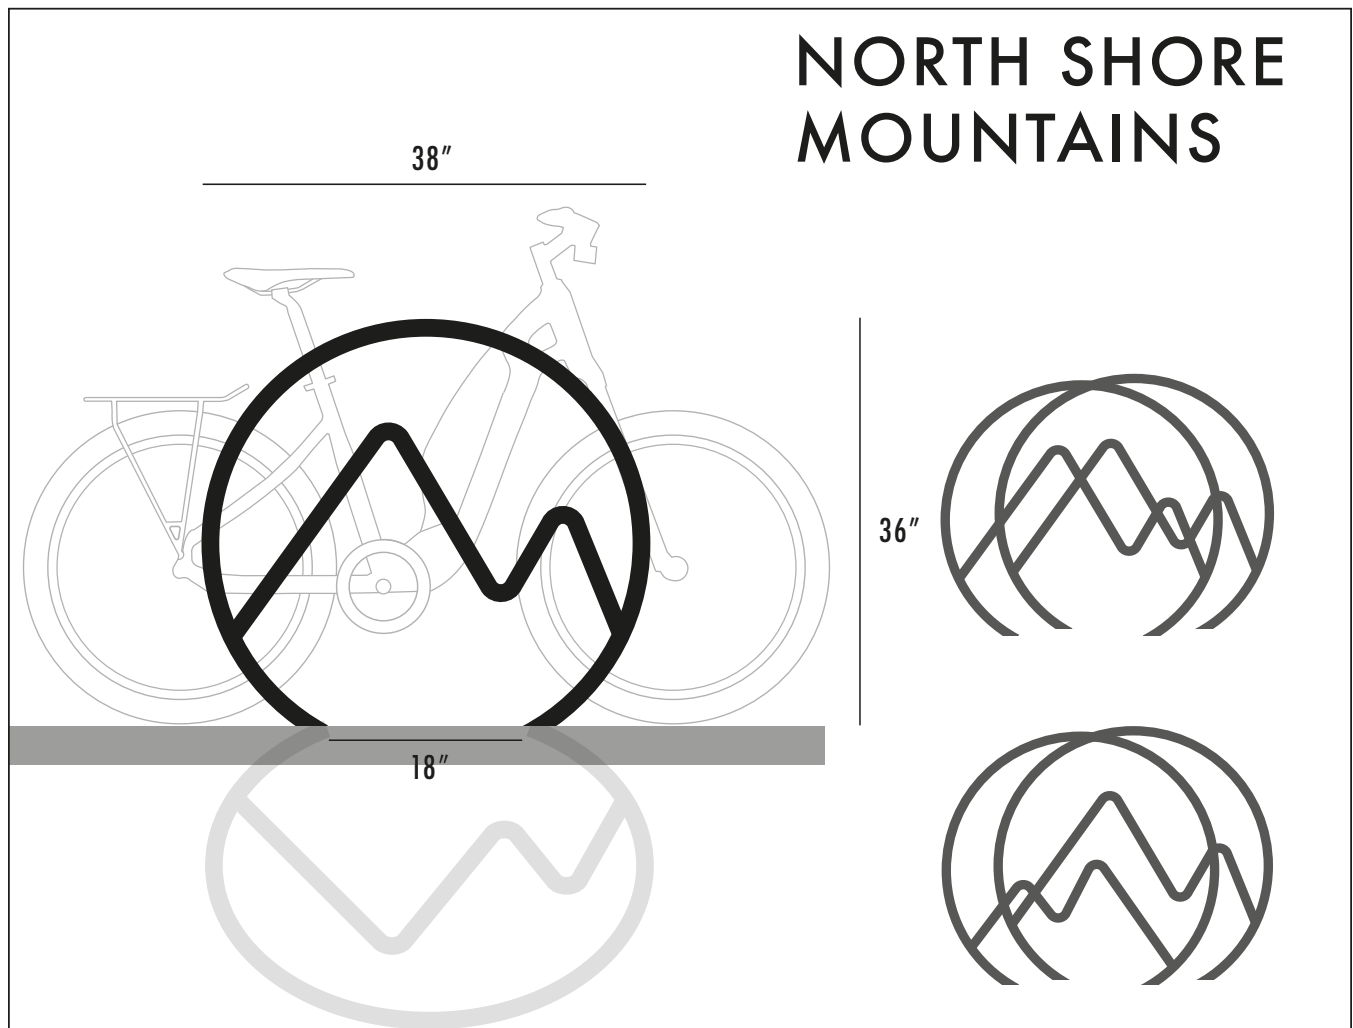

BIKE RACK DESIGN CONTEST WINNING DESIGNS

NORTH SHORE MOUNTAINS

My design plays tribute to the North Shore mountain range. This playful design can work as one, or using multiple racks to create the depth of a mountain range. The design is simple and beautiful, mirroring our sky line.

Petal Rack

Embracing the beautiful and lush environment that symbolizes British Columbia, the Petal Rack articulates the natural beauty of our province. Its design and colour will integrate perfectly with the sensibility of Vancouver's eco-friendly lifestyle. The Petal Rack installations will also serve as a visual reminder to honor our environment and to protect our natural resources.

LIVING LEAF

"Living Leaf" was designed to reflect Vancouver's aspiration to become one of the greenest cities of the world. The design resembles two leaves joined as one, which symbolizes the unification of our society. How only together we will achieve urban sustainability.