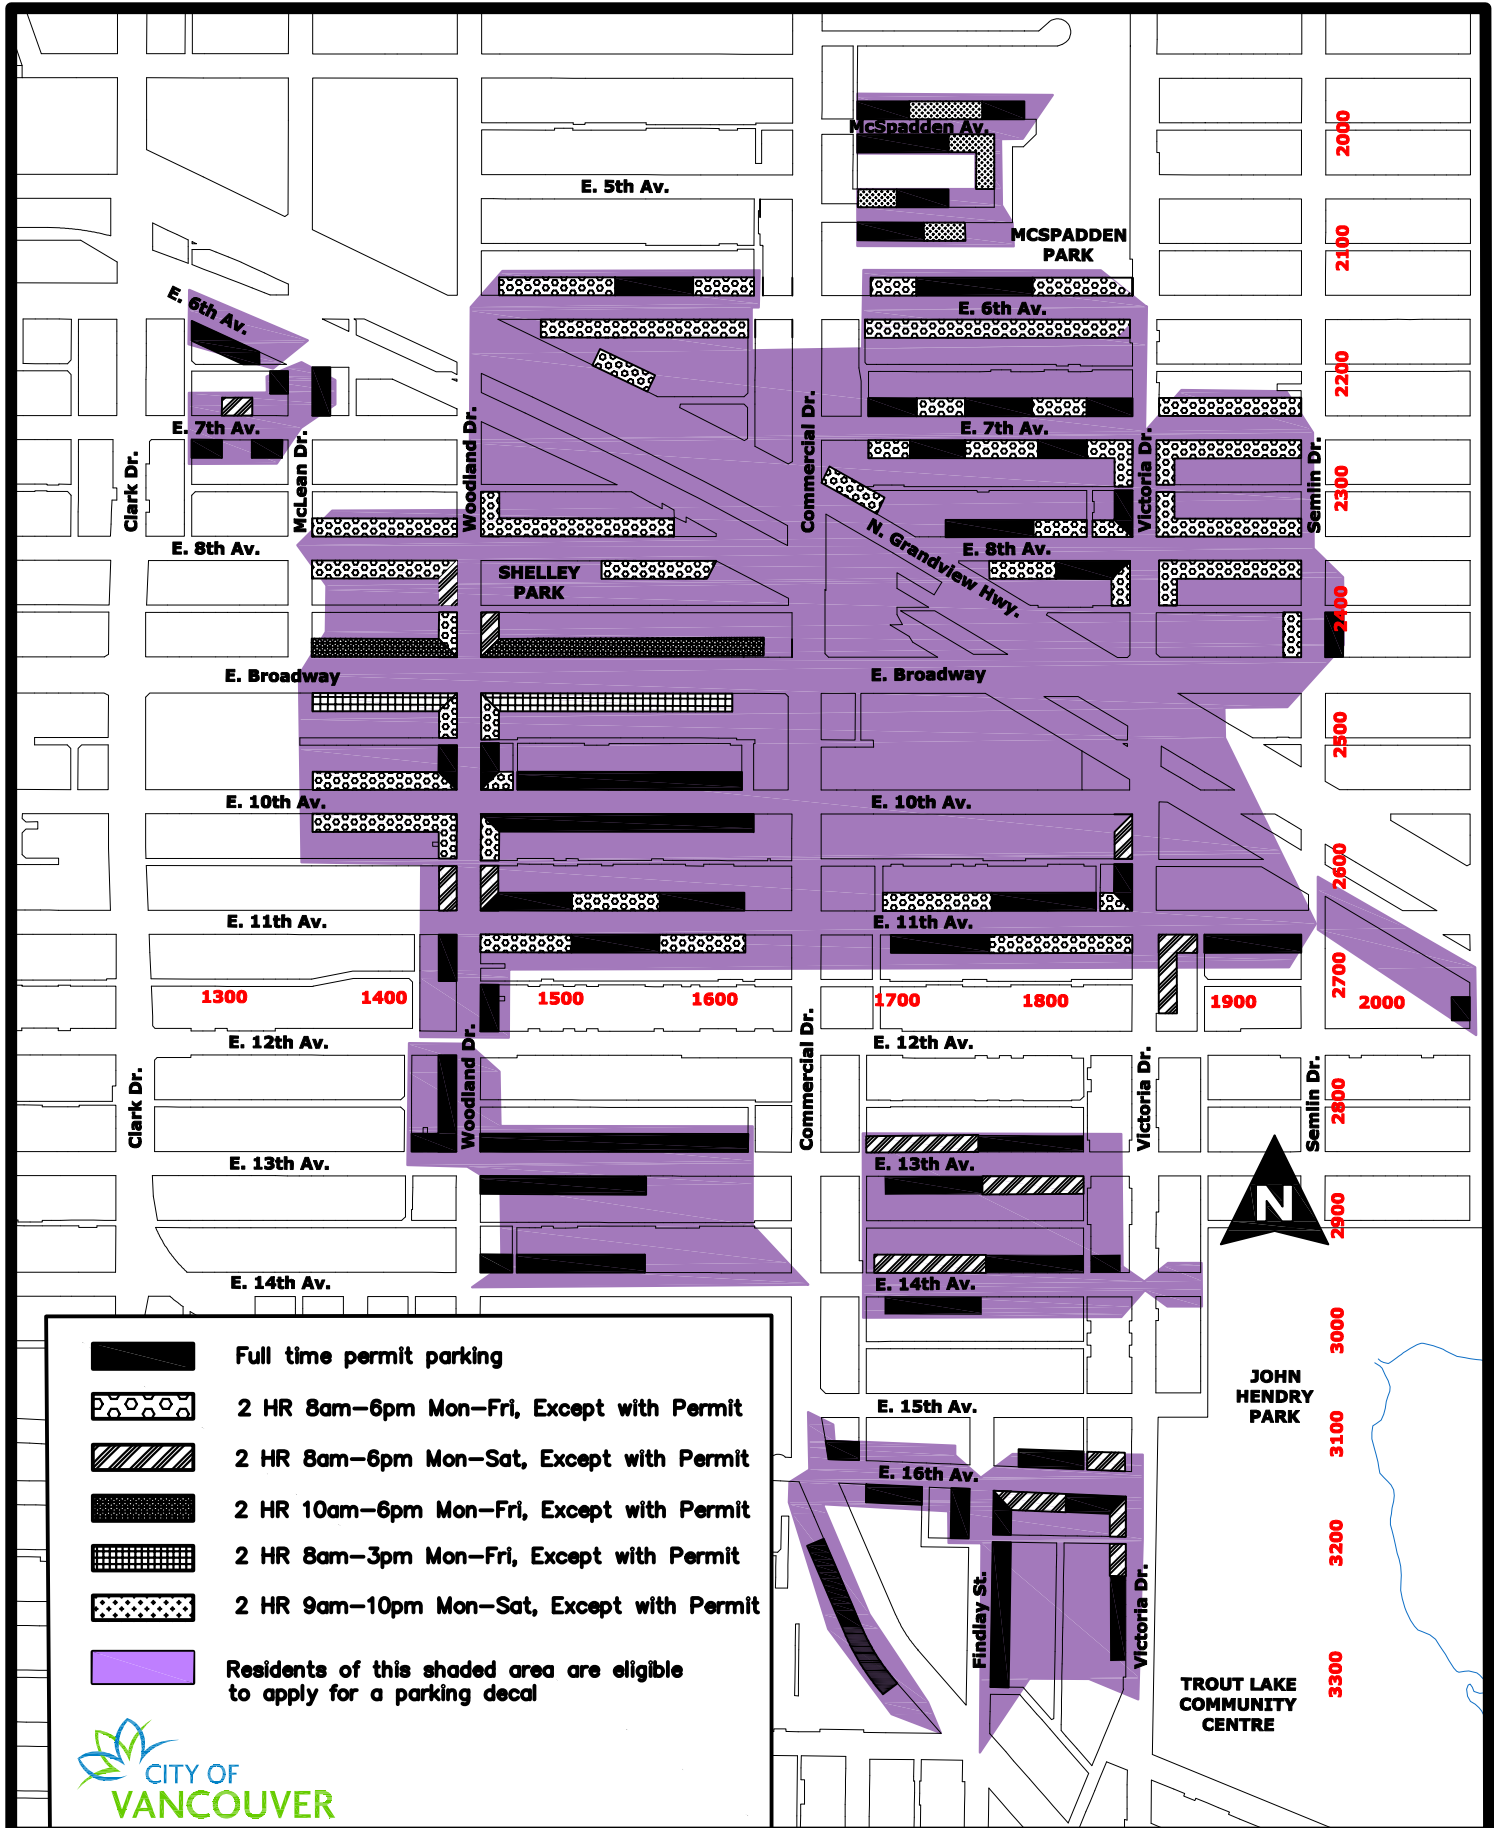

BROADWAY STATION RESIDENTIAL PERMIT ZONE

** This map is provided as a guide only. Please refer to the posted street signs when parking. **