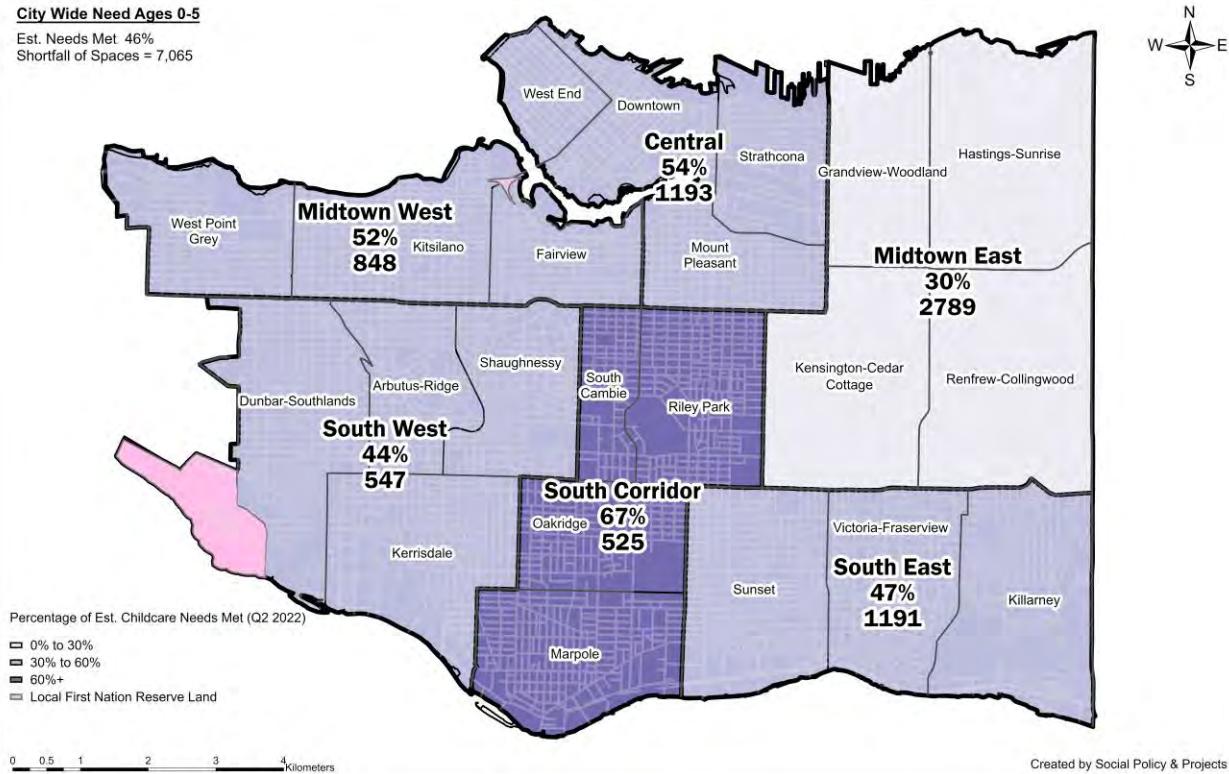

## Licensed Full Day Group Care Ages 0-5: Needs Met (%) & Shortfall (#)

Unceded Homelands of the x̣ṃəθḳ\*əỵᵇ əm (Musqueam), Sḳwx̣ᵇ ẉú7mesh (Squamish), and səliwətaʔ (Tsleil Waututh) Nations

### City Wide Need Ages 0-5

Est. Needs Met 46%  
Shortfall of Spaces = 7,065

## Licensed School Age Care Ages 5-12: Needs Met (%) & Shortfall (#)

Unceded Homelands of the x̣ṃəθḳ\*əỵᵇ əm (Musqueam), Sḳwx̣ᵇ ẉú7mesh (Squamish), and səliwətaʔ (Tsleil Waututh) Nations