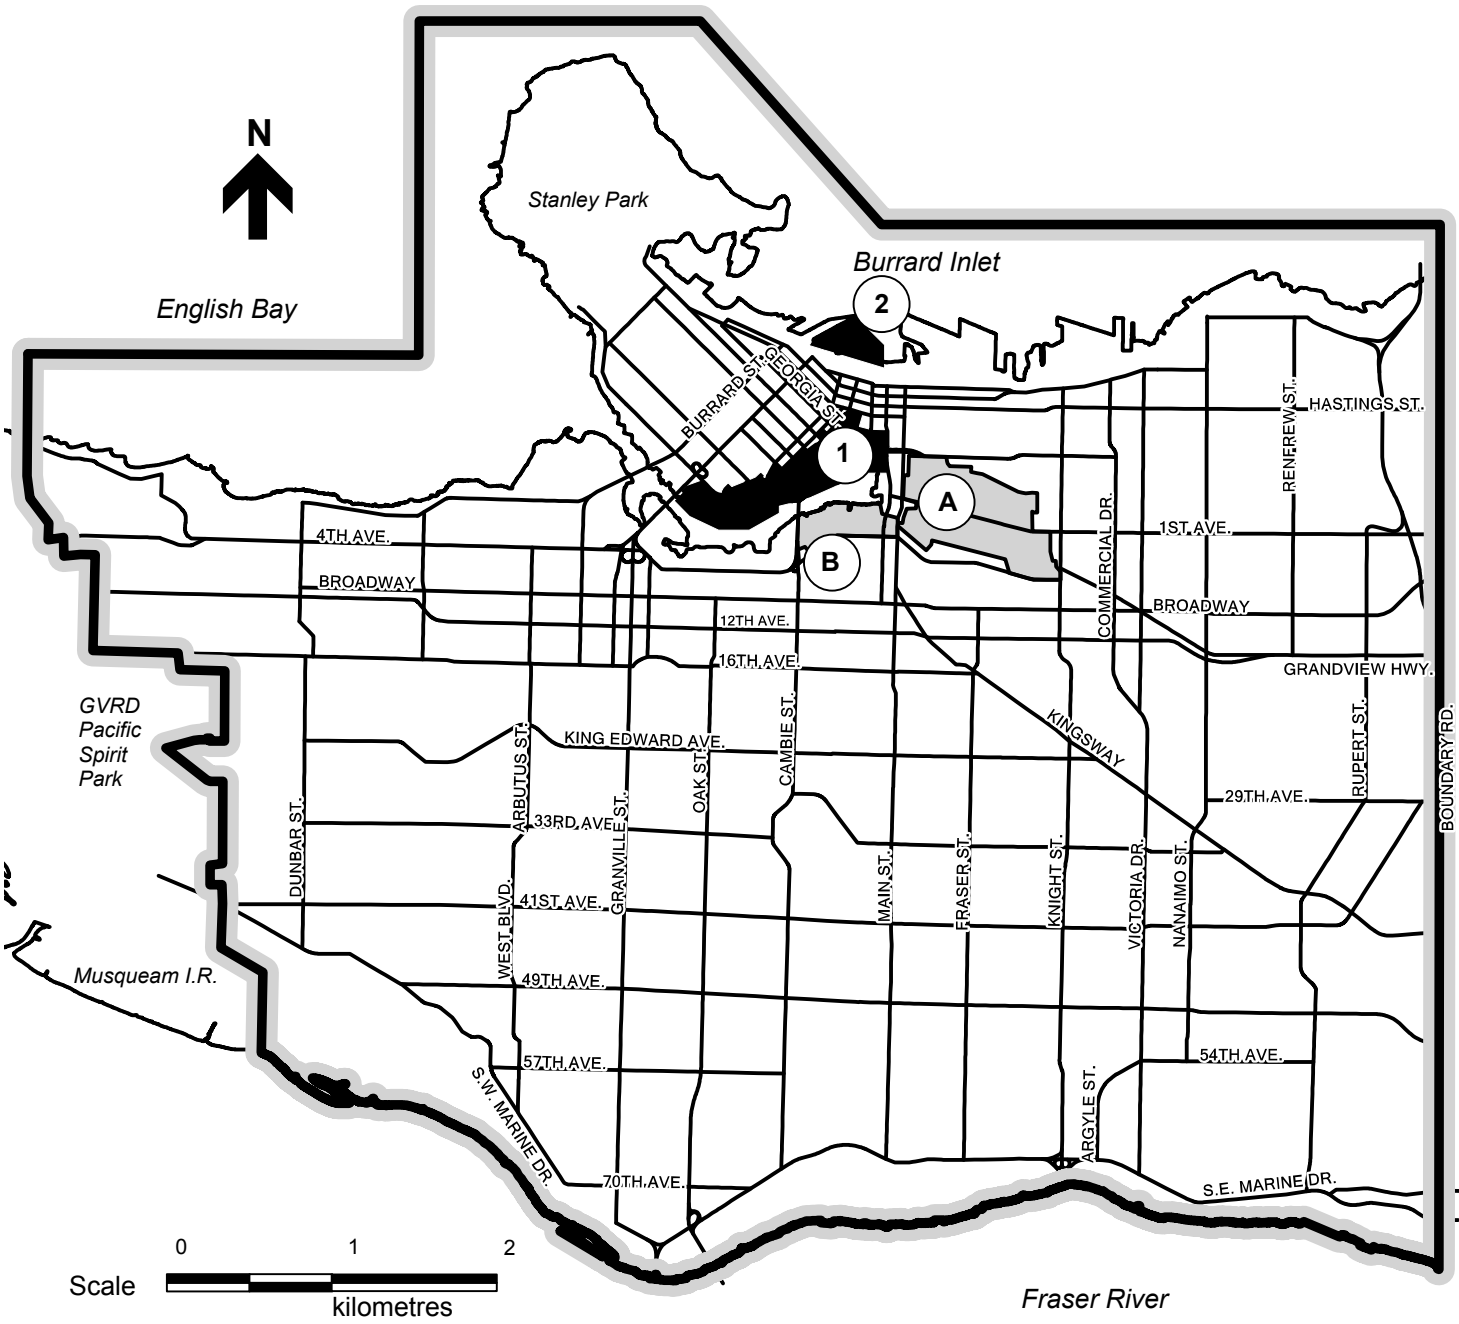

 **Vancouver (City-Wide) DCL Boundary**

 **Utilities (City-Wide) DCL Boundary**

 **Layered DCLs***
 A. False Creek Flats
 B. South East False Creek

* areas subject to Vancouver DCL, Utilities DCL, and applicable Area Specific DCL.

Areas Excluded from Vancouver (City-Wide) DCL Area

 **ODP/CD-1s with Secured Public Benefits:**
 1. False Creek North ODP
 2. Central Waterfront Port Lands

note: boundaries of highlighted areas area approximate and shown for illustrative purposes only.