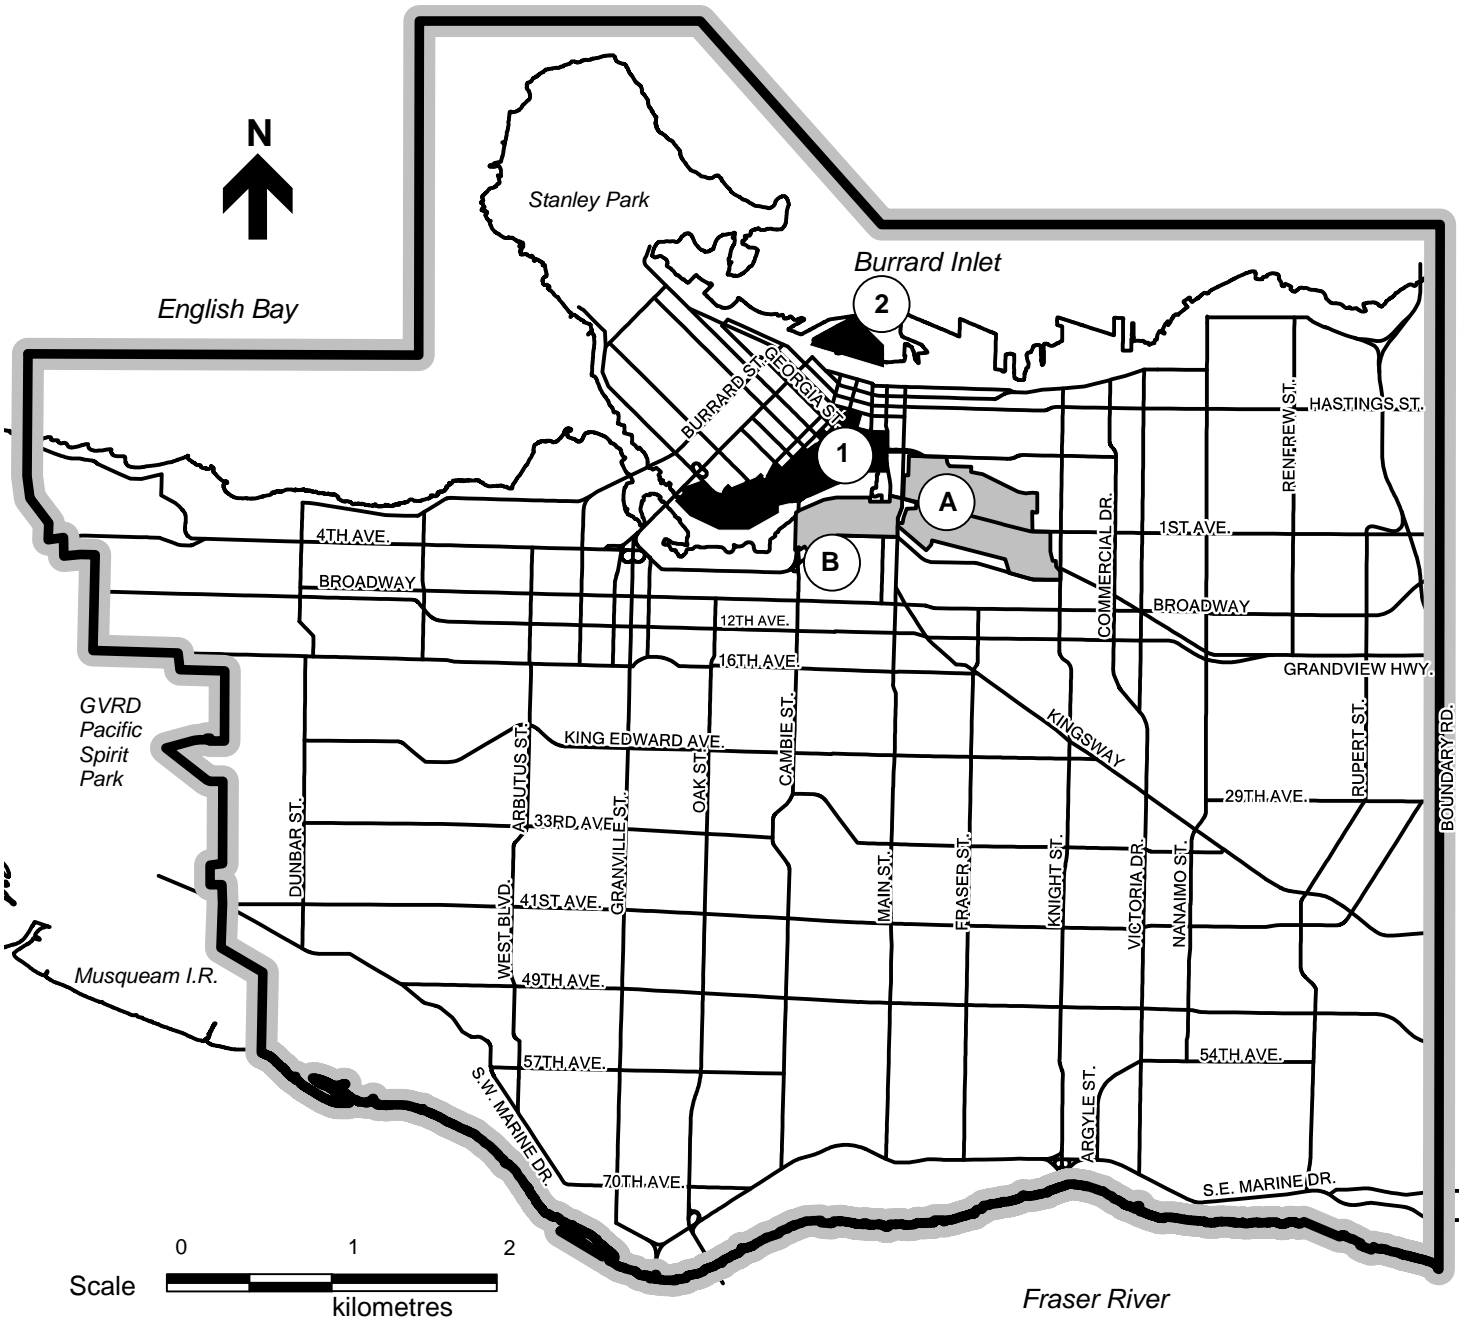

 **Vancouver (City-Wide) DCL Boundary**

 **Utilities (City-Wide) DCL Boundary**

 **Layered DCLs\***  
 A. False Creek Flats  
 B. South East False Creek

\* areas subject to Vancouver DCL, Utilities DCL, and applicable Area Specific DCL.

**Areas Excluded from Vancouver (City-Wide) and Utilities (City-Wide) DCL Areas**

 **ODP/CD-1s with Secured Public Benefits:**  
 1. False Creek North ODP  
 2. Central Waterfront Port Lands

note: boundaries of highlighted areas are approximate and shown for illustrative purposes only.