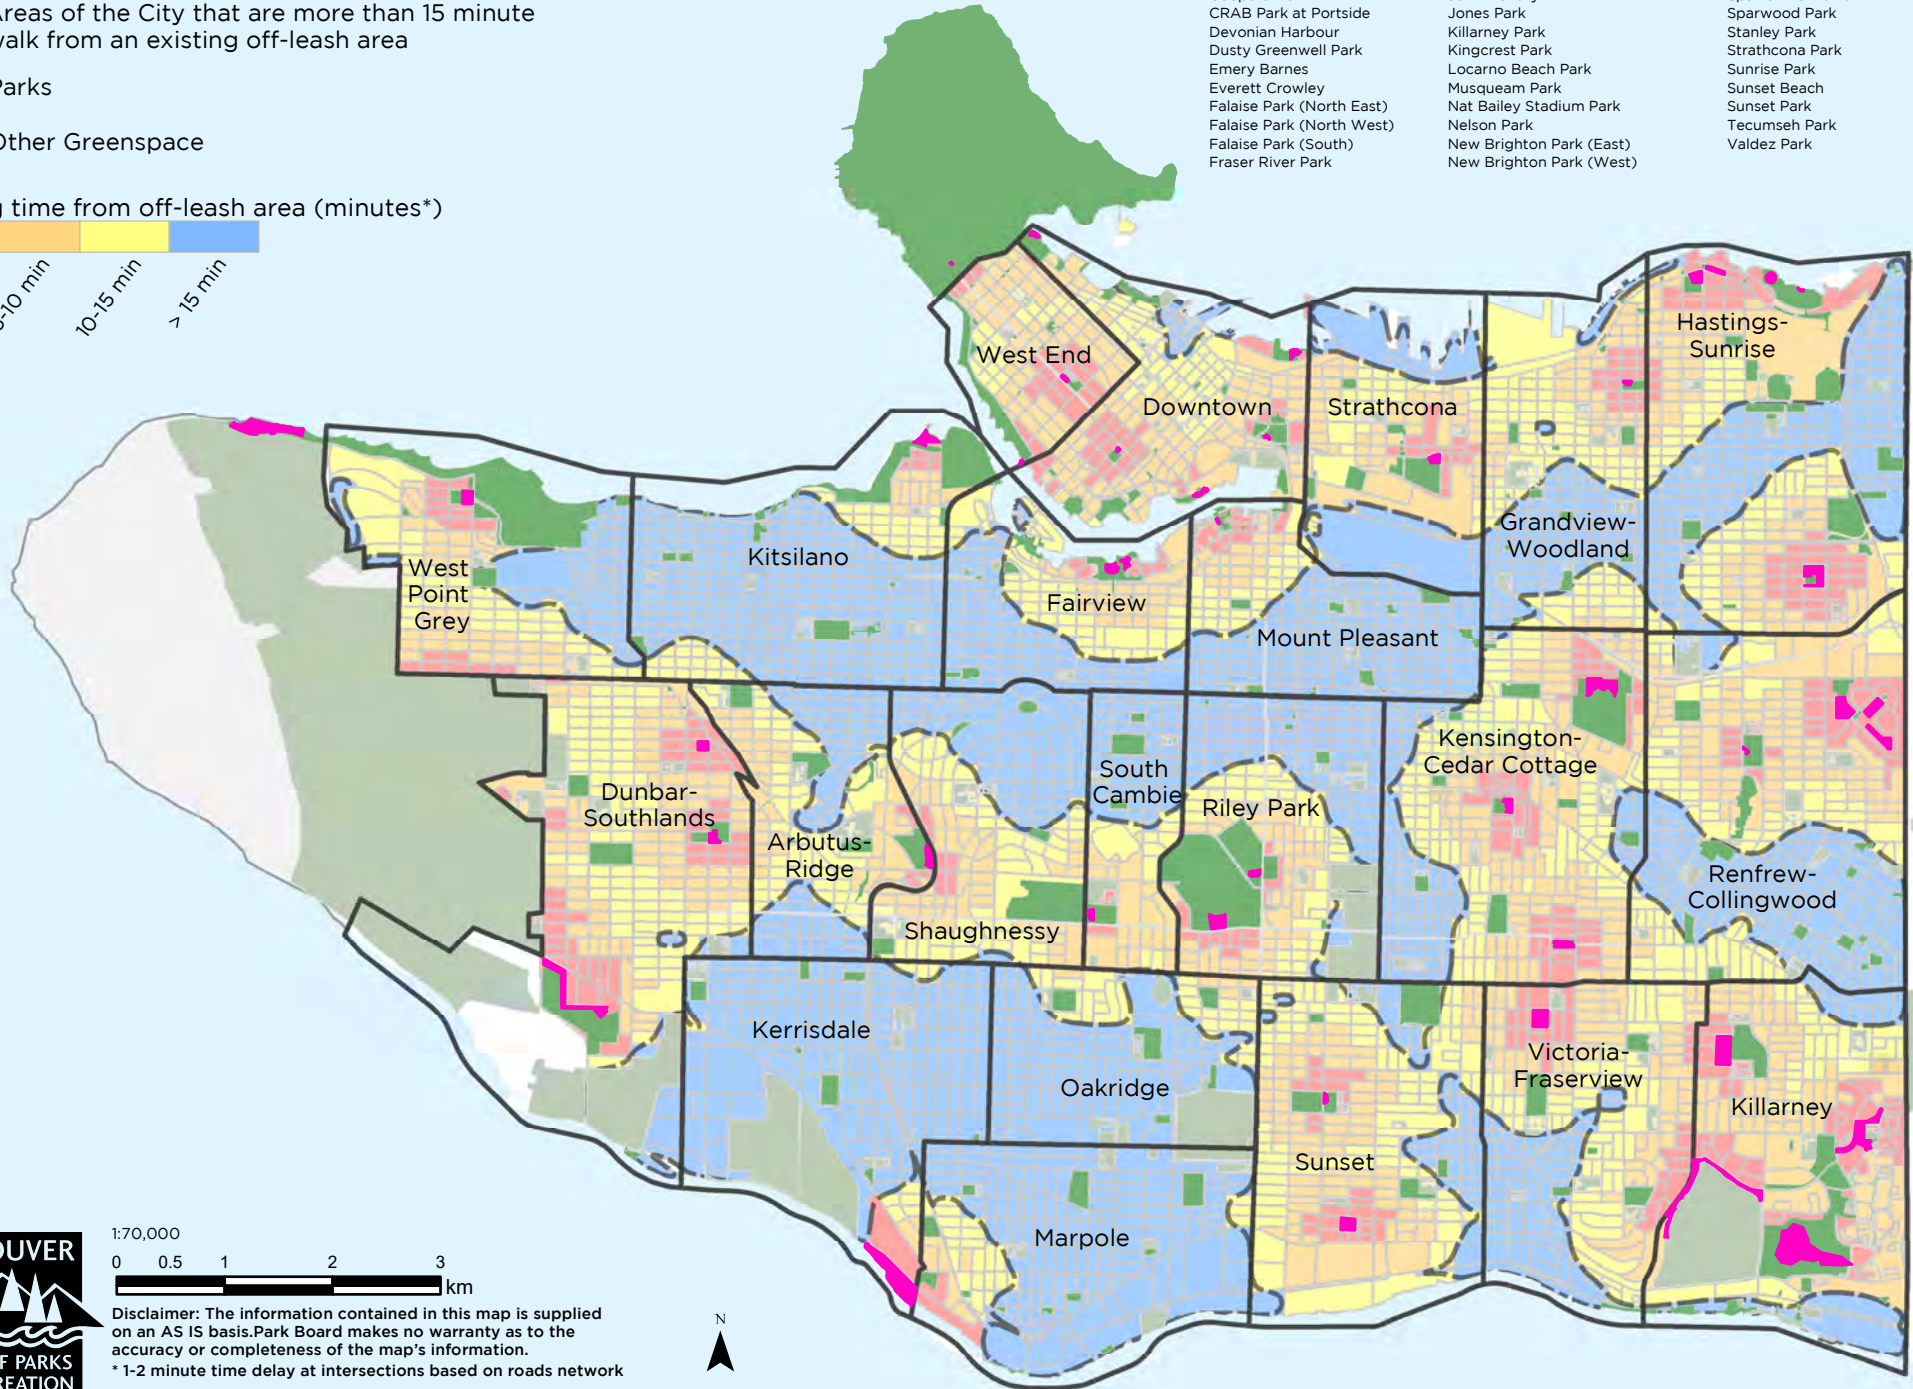

Dog Off Leash Service Areas

 Current Dog off-leash area

 Areas of the City that are more than 15 minute walk from an existing off-leash area

 Parks

 Other Greenspace

Walking time from off-leash area (minutes*)

Current Dog off-leash area

- | | | |
|---------------------------|------------------------------------|------------------------|
| Andy Livingstone | Fraserview Golf Course (North) | Oak Meadows Park |
| Balaclava Park | Fraserview Golf Course (South) | Pandora Park |
| Burrard View Park | George Park | Queen Elizabeth Park |
| Charleson Park (East) | Hadden Park | Quilchena Park |
| Charleson Park (West) | Hinge Park (Southeast False Creek) | Renfrew Community Park |
| Coopers' Park | John Hendry | Spanish Banks Park |
| CRAB Park at Portside | Jones Park | Sparwood Park |
| Devonian Harbour | Killarney Park | Stanley Park |
| Dusty Greenwell Park | Kingcrest Park | Strathcona Park |
| Emery Barnes | Locarno Beach Park | Sunrise Park |
| Everett Crowley | Musqueam Park | Sunset Beach |
| Falaise Park (North East) | Nat Bailey Stadium Park | Sunset Park |
| Falaise Park (North West) | Nelson Park | Tecumseh Park |
| Falaise Park (South) | New Brighton Park (East) | Valdez Park |
| Fraser River Park | New Brighton Park (West) | |

Disclaimer: The information contained in this map is supplied on an AS IS basis. Park Board makes no warranty as to the accuracy or completeness of the map's information.
 * 1-2 minute time delay at intersections based on roads network
 Date Produced: December 2020