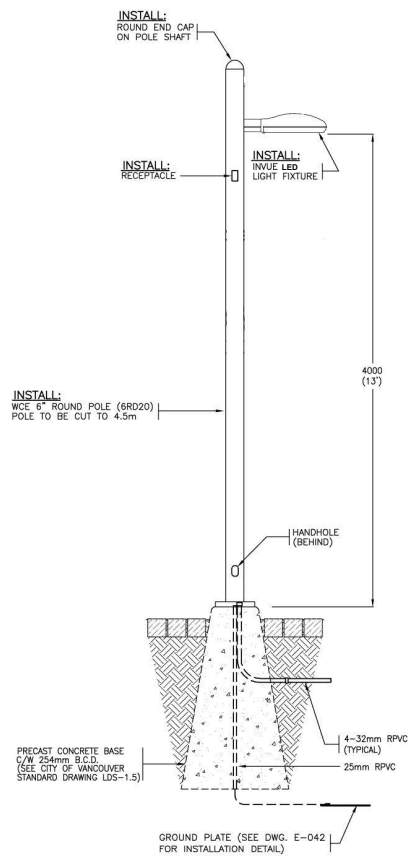

6.0 LIGHTING

Distinctive LED lighting has been established for Southeast False Creek.

STREET LIGHTING/PEDESTRIAN POLE

POLE TYPE (A)

INVUE LED (STREET) LED (PEDESTRIAN)

PEDESTRIAN POLE

POLE TYPE (B)

INVUE LED (PEDESTRIAN)

INVUE LED (STREET)

POLE TYPE **C**

'INVUE' SLIDE STREET LIGHT TYPE C

Sample drawings only, specifications may vary by project, alternate suppliers may be available, contact City of Vancouver Electrical Design for more information