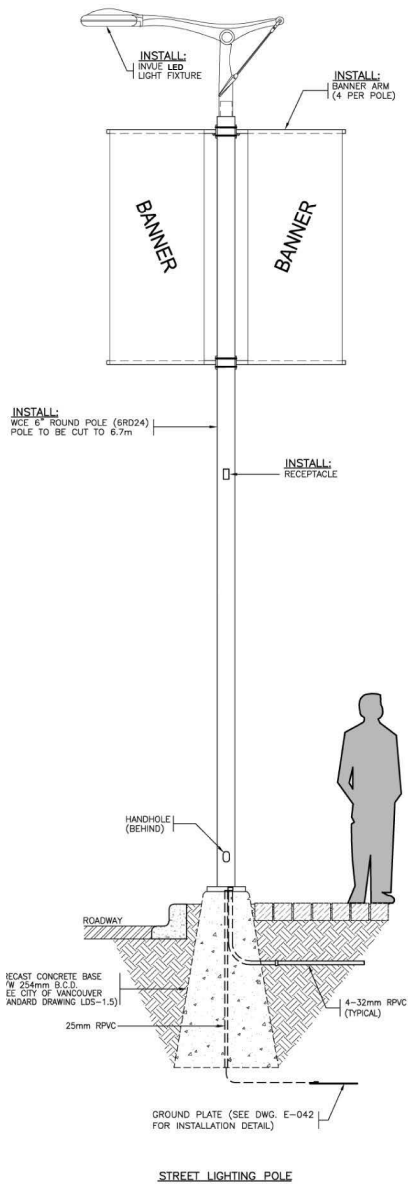

6.0 LIGHTING

Distinctive LED lighting has been established for Southeast False Creek.

STREET LIGHTING/PEDESTRIAN POLE

POLE TYPE (A)

INVUE LED (STREET) LED (PEDESTRIAN)

PEDESTRIAN POLE

POLE TYPE (B)

INVUE LED (PEDESTRIAN)

INVUE LED (STREET)

POLE TYPE **C**

'INVUE' SLIDE STREET LIGHT TYPE C

Sample drawings only, specifications may vary by project, alternate suppliers may be available, contact City of Vancouver Electrical Design for more information