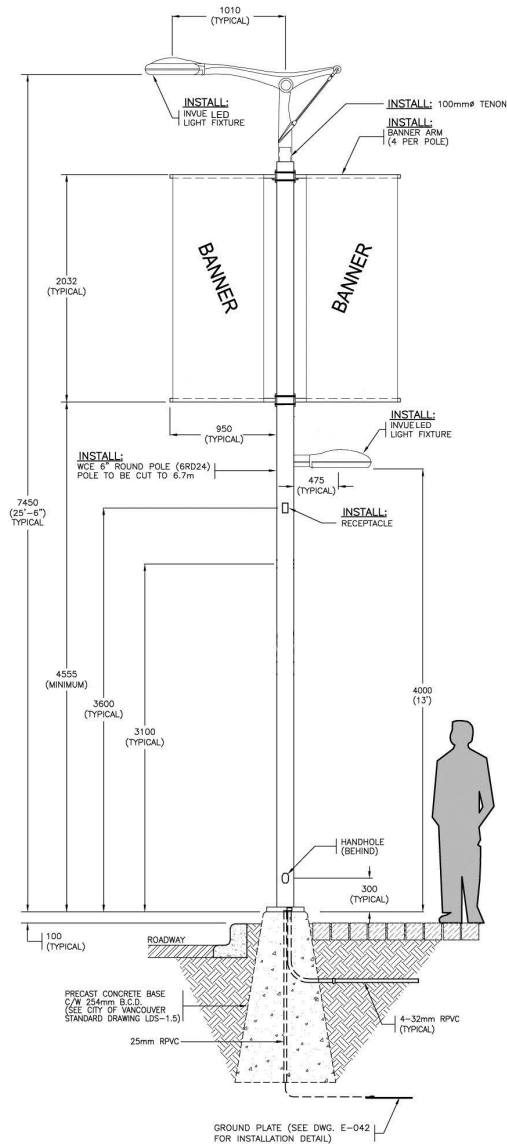

6.0 LIGHTING

Distinctive LED lighting has been established for Southeast False Creek.

STREET LIGHTING/PEDESTRIAN POLE

POLE TYPE (A)

INVUE LED (STREET) LED (PEDESTRIAN)

PEDESTRIAN POLE

POLE TYPE (B)

INVUE LED (PEDESTRIAN)

INVUE LED (STREET)

POLE TYPE **C**

'INVUE' SLIDE STREET LIGHT TYPE C

Sample drawings only, specifications may vary by project, alternate suppliers may be available, contact City of Vancouver Electrical Design for more information