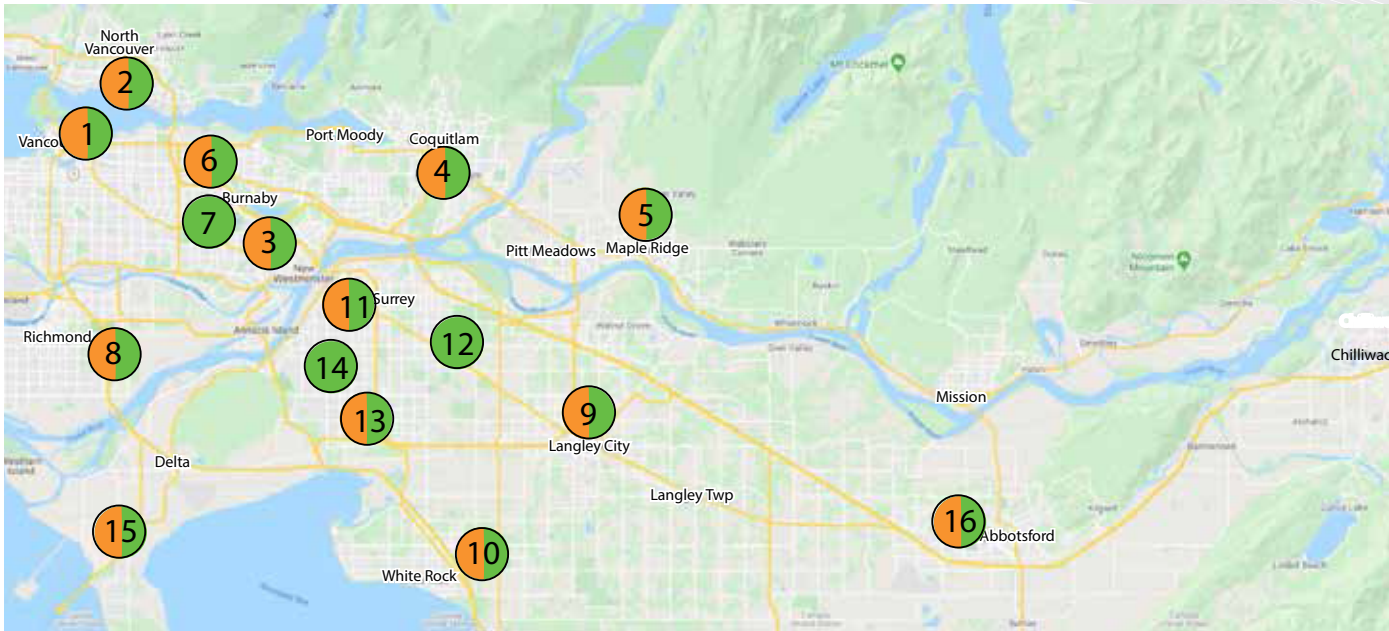

16 Convenient Locations and *counting!*

Club 16 featuring *She's FIT!*
Trevor Linden Fitness

Co-location of CLUB16 and She's FIT!

Independent She's FIT! location

- ① Burrard Landing
  50 - 1055 Canada Place, Vancouver
- ② 130 - 1100 Lonsdale Avenue,
  North Vancouver
- ③ Highgate Village
  300 - 7155 Kingsway, Burnaby
- ④ Eagle Ridge Place
  2635 Barnet Hwy, Coquitlam
- ⑤ 101-22420 Dewdney Trunk Rd,
  Maple Ridge
- ⑥ 4199 Lougheed Highway,
  Burnaby
- ⑦ M35 - 4277 Kingsway Street,
  Burnaby
- ⑧ 10251 St Edwards Drive,
  Richmond
- ⑨ 20175 Langley Bypass,
  Langley
- ⑩ 135 - 16050 24 Avenue,
  Surrey
- ⑪ Central City Shopping Centre
  3400 - 10153 King George Blvd, Surrey
- ⑫ 104 - 15355 Fraser Highway,
  Surrey
- ⑬ 6899A King George Boulevard,
  Surrey
- ⑭ 190 - 8087 120 Street,
  North Delta
- ⑮ Tsawwassen Commons Shopping Centre,
  4949 Canoe Pass Way, Delta
- ⑯ 32560 Simon Avenue,
  Abbotsford