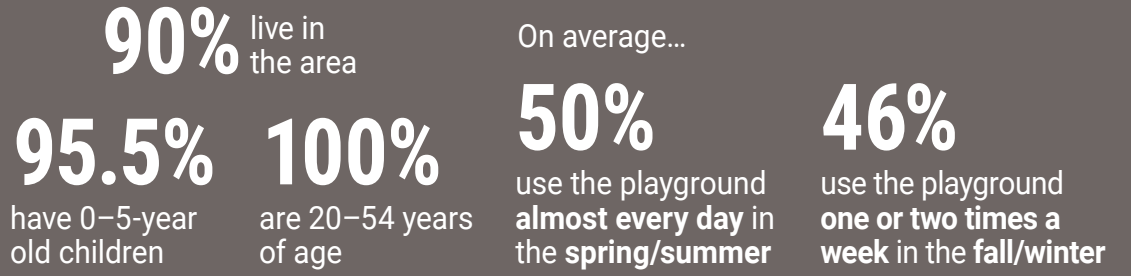

Granville Park

PLAYGROUND RENEWAL

SUMMARY

PUBLIC CONSULTATION FINDINGS

This is a summary of the feedback we received through the questionnaire.

What we heard from you will influence the next phase of design going forward.

Of the people who responded to the online survey...

COMMENTS

Include elements for young **babies & toddlers**.

Keep the large **sand area!**

Play **structure** suitable for **kids under 5**.

We love the **toys** left at the park. If there could be an area to **store the toys** that would be appreciated.