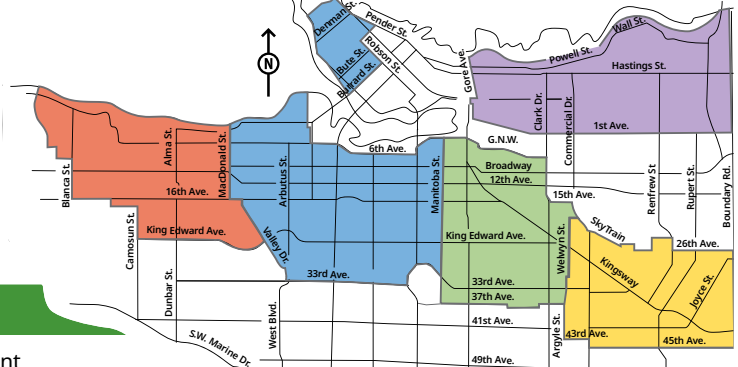

LEGEND

- Statutory holiday (no collection)
- Garbage collection week
- ▲ Tree chipping event vancouver.ca/christmastree
- ♣ Extra leaf collection (set out leaves on Saturday by 7am) vancouver.ca/leaves
- 🎄 Christmas tree collection [See below for more details](#)