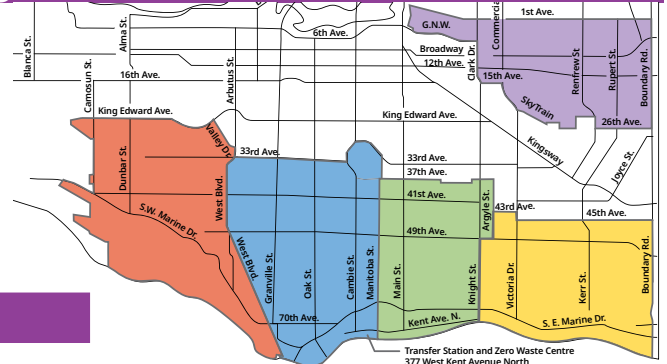

South | 2026/27 Green Bin and Garbage Collection Calendar

HOW TO USE:

1. Find the coloured zone where your home is located.
2. Follow the colour-coded calendar for your collection days.
3. If your collection day has a circle around it set out your garbage and green bin. If your collection day does not have a circle around it, set out only your green bin.

LEGEND

- Statutory holiday (no collection)
- Garbage collection week
- Tree chipping event vancouver.ca/christmastree
- Christmas tree collection [See below for more details](#)
- Extra leaf collection (set out leaves on Saturday by 7am) vancouver.ca/leaves

NOTE: If your building is not located in the coloured area of the map, see map on reverse.

Vote in the municipal election October 17
Visit vancouver.ca/vote for election details

APRIL 2026							MAY 2026							JUNE 2026						
SU	MO	TU	WE	TH	FR	SA	SU	MO	TU	WE	TH	FR	SA	SU	MO	TU	WE	TH	FR	SA
			1	2	3	4						1	2	7	8	9	10	11	12	13
5	6	7	8	9	10	11	3	4	5	6	7	8	9	14	15	16	17	18	19	20
12	13	14	15	16	17	18	10	11	12	13	14	15	16	21	22	23	24	25	26	27
19	20	21	22	23	24	25	17	18	19	20	21	22	23	28	29	30				
26	27	28	29	30			24	25	26	27	28	29	30							
							31													

JULY 2026							AUGUST 2026							SEPTEMBER 2026						
SU	MO	TU	WE	TH	FR	SA	SU	MO	TU	WE	TH	FR	SA	SU	MO	TU	WE	TH	FR	SA
				1	2	3							1	6	7	8	9	10	11	12
5	6	7	8	9	10	11	2	3	4	5	6	7	8	13	14	15	16	17	18	19
12	13	14	15	16	17	18	9	10	11	12	13	14	15	20	21	22	23	24	25	26
19	20	21	22	23	24	25	16	17	18	19	20	21	22	27	28	29	30			
26	27	28	29	30	31		23	24	25	26	27	28	29							
							30	31												

OCTOBER 2026							NOVEMBER 2026							DECEMBER 2026						
SU	MO	TU	WE	TH	FR	SA	SU	MO	TU	WE	TH	FR	SA	SU	MO	TU	WE	TH	FR	SA
				1	2	3	1	2	3	4	5	6	7	6	7	8	9	10	11	12
4	5	6	7	8	9	10	8	9	10	11	12	13	14	13	14	15	16	17	18	19
11	12	13	14	15	16	17	15	16	17	18	19	20	21	20	21	22	23	24	25	26
18	19	20	21	22	23	24	22	23	24	25	26	27	28	27	28	29	30	31		
25	26	27	28	29	30	31	29	30												

JANUARY 2027*							FEBRUARY 2027*						
SU	MO	TU	WE	TH	FR	SA	SU	MO	TU	WE	TH	FR	SA
					1	2		1	2	3	4	5	6
3	4	5	6	7	8	9	7	8	9	10	11	12	13
10	11	12	13	14	15	16	14	15	16	17	18	19	20
17	18	19	20	21	22	23	21	22	23	24	25	26	27
24	25	26	27	28	29	30	28						
31													

*Biweekly green bin collection during Jan and Feb

MARCH 2027							APRIL 2027							MAY 2027						
SU	MO	TU	WE	TH	FR	SA	SU	MO	TU	WE	TH	FR	SA	SU	MO	TU	WE	TH	FR	SA
7	8	9	10	11	12	13	4	5	6	7	8	9	10	2	3	4	5	6	7	8
14	15	16	17	18	19	20	11	12	13	14	15	16	17	9	10	11	12	13	14	15
21	22	23	24	25	26	27	18	19	20	21	22	23	24	16	17	18	19	20	21	22
28	29	30	31				25	26	27	28	29	30	23	24	25	26	27	28	29	
													30	31