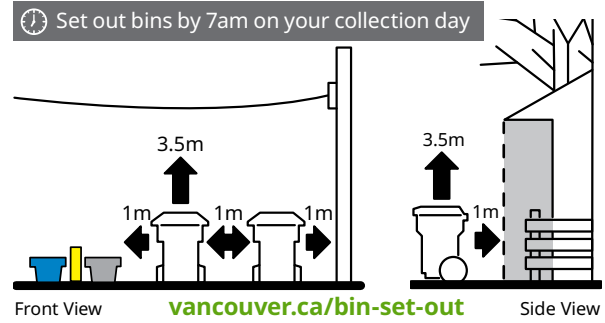

Recycling Questions?

In Vancouver, recycling collection is provided by **Recycle BC** through its contractors. For recycling questions, contact your service provider:

Single-family homes & duplexes (blue box)

GFL Environmental

(604) 282-7966 | srrecycle@gflenv.com

Apartments, condos & townhomes (wheeled carts)

Recycling Alternative - Downtown and False Creek

(778) 371-1467 | multifamily@recyclingalternative.com

Emterra Environmental - All other areas

(778) 371-1468 | vancouver.recycling@emterra.ca

Visit recyclebc.ca/vancouver for more information

*Biweekly Green Bin collection in Jan & Feb. During January & February Green Bins will be collected every second week on the same day as garbage. vancouver.ca/greenbin

Christmas tree and leaf collection in January. Set out your Christmas tree and extra leaves by 7am on Monday Jan 11. Collection will take place throughout the month and be completed by Jan 31. vancouver.ca/christmastree