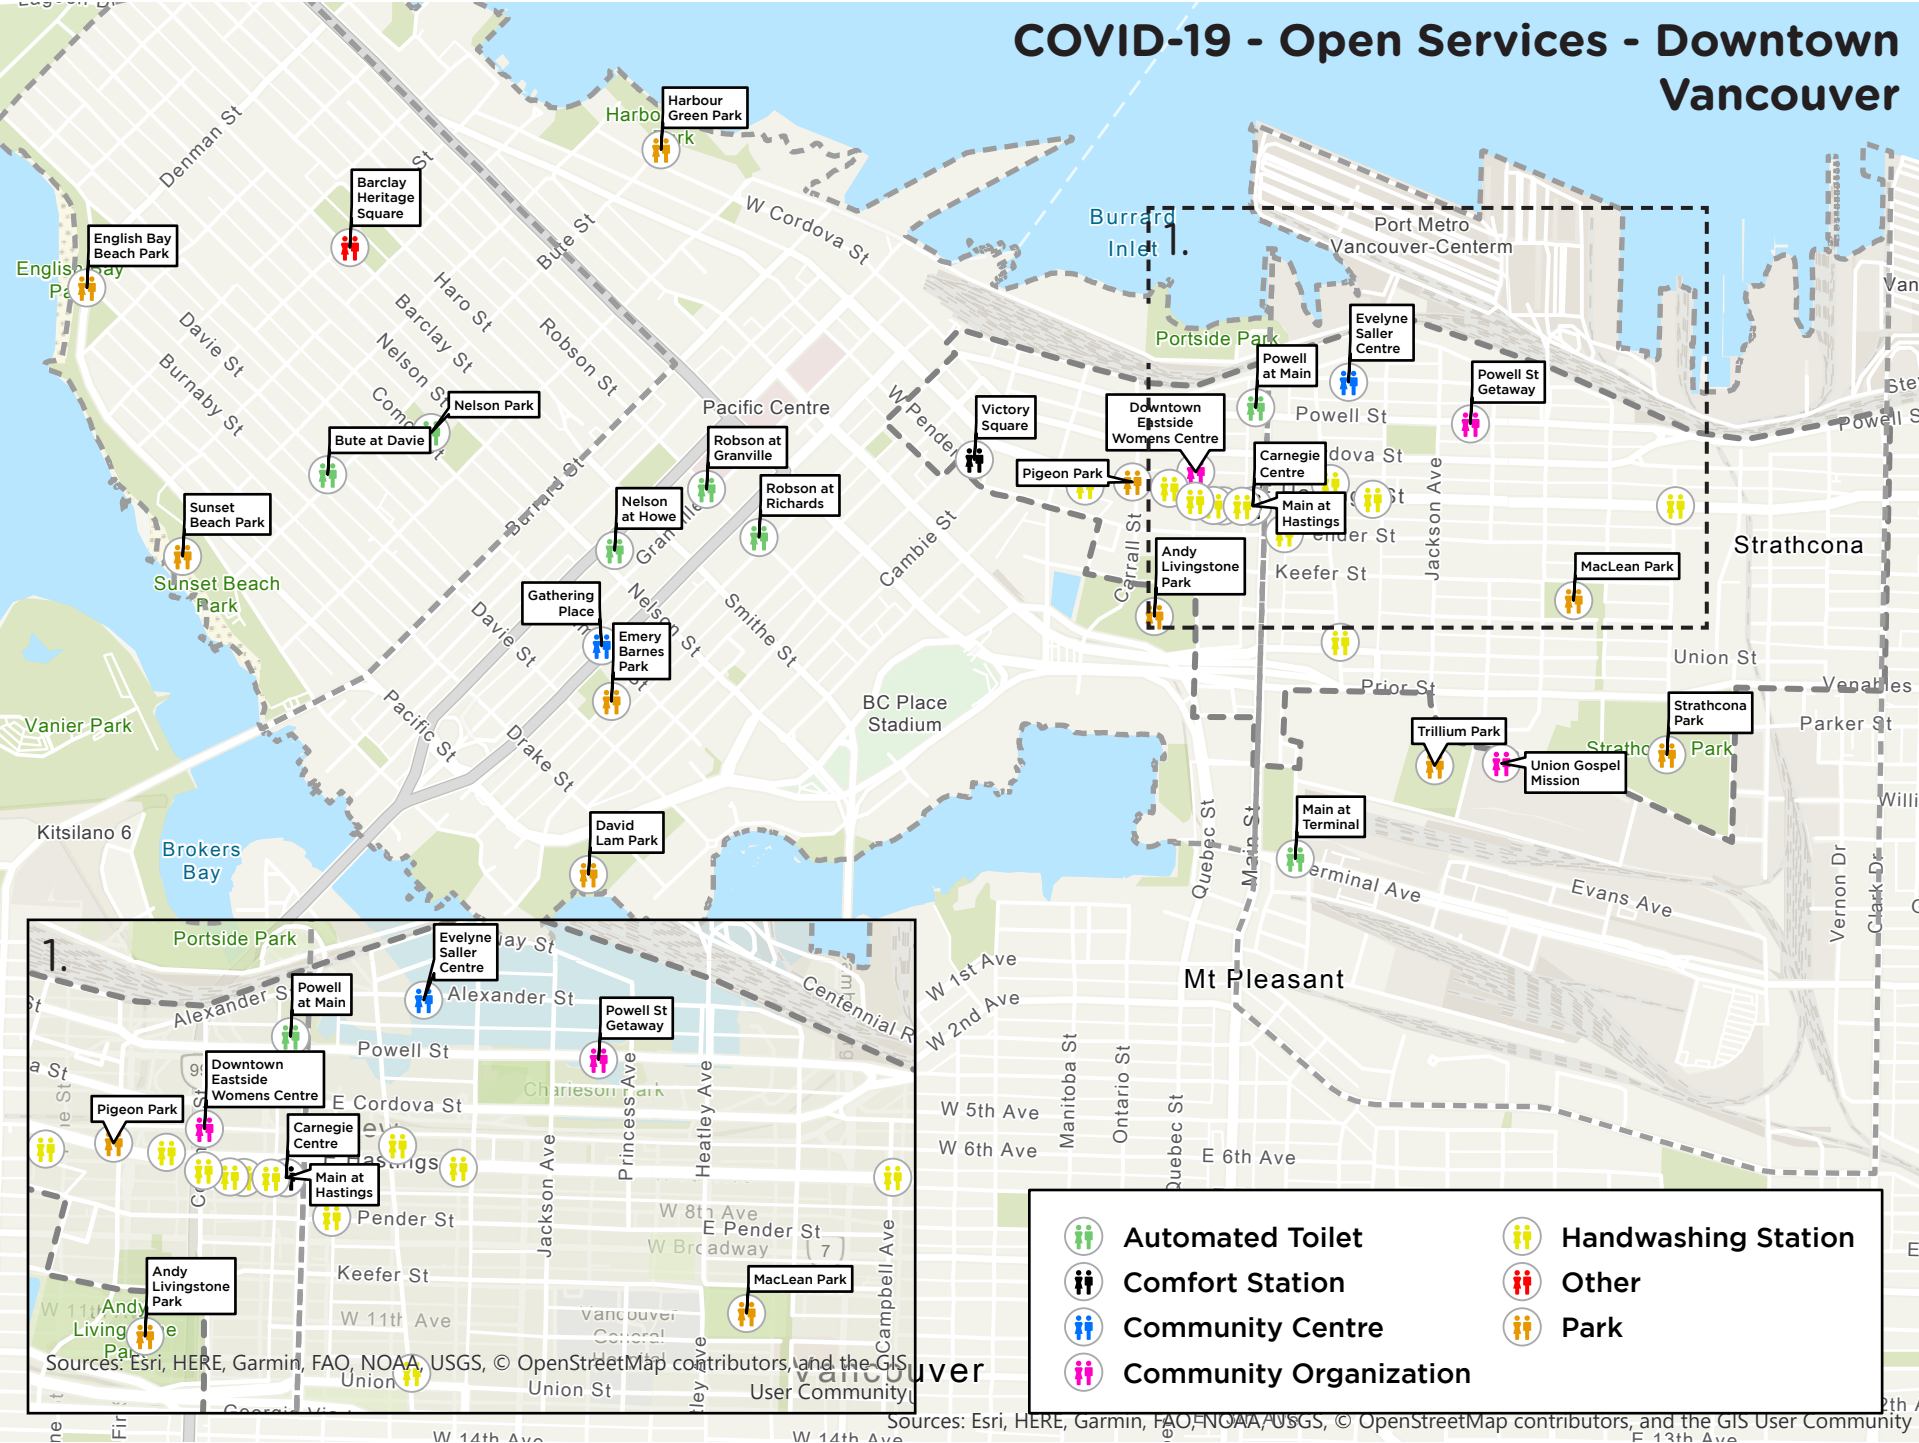

COVID-19 - Open Services - Downtown Vancouver

Sources: Esri, HERE, Garmin, FAO, NOAA, USGS, © OpenStreetMap contributors, and the GIS User Community