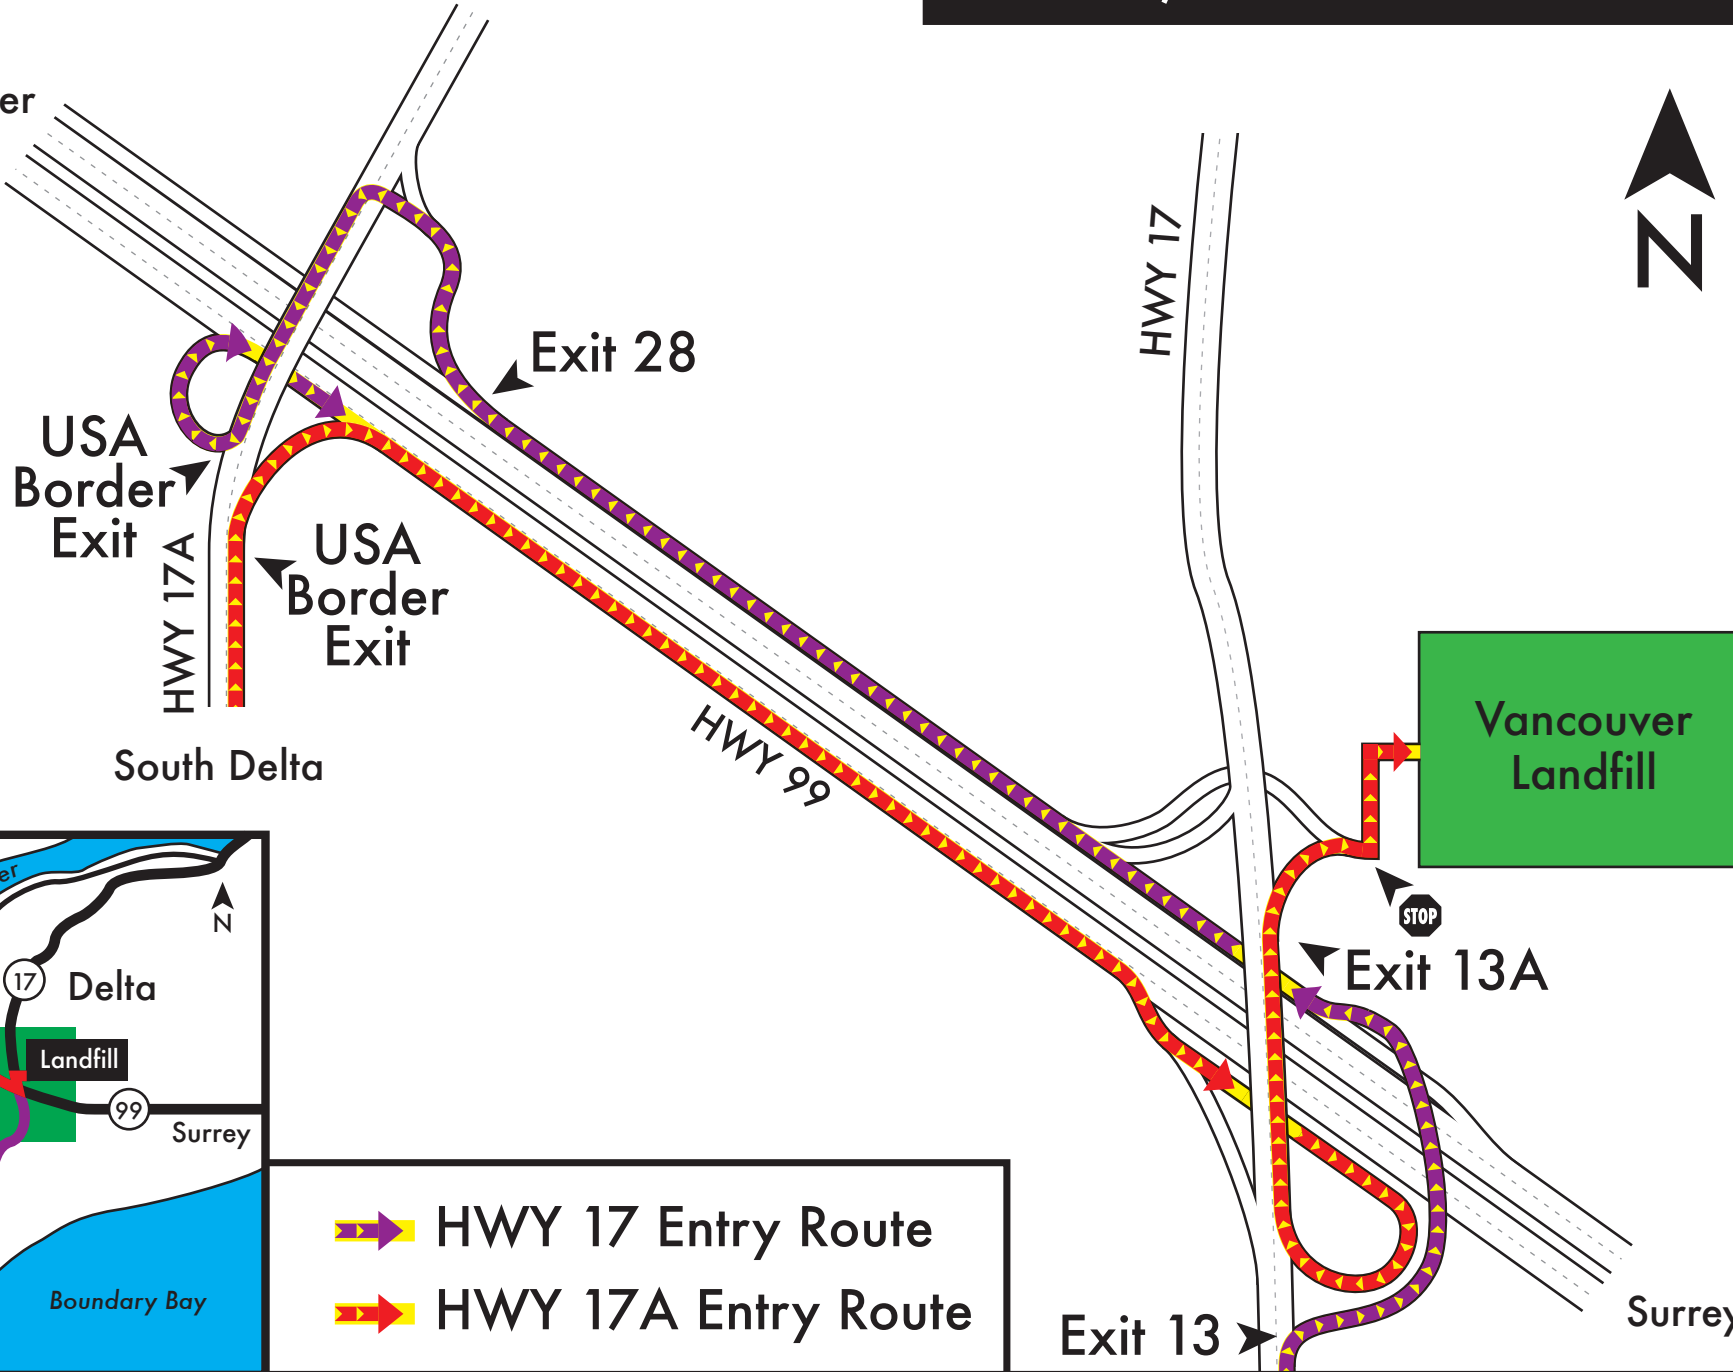

Ladner/Tsawwassen to Landfill

River Road

Vancouver

USA Border Exit

Exit 28

HWY 17A

USA Border Exit

HWY 17

South Delta

HWY 99

Vancouver Landfill

STOP

Exit 13A

Exit 13

Surrey

-  HWY 17 Entry Route
-  HWY 17A Entry Route