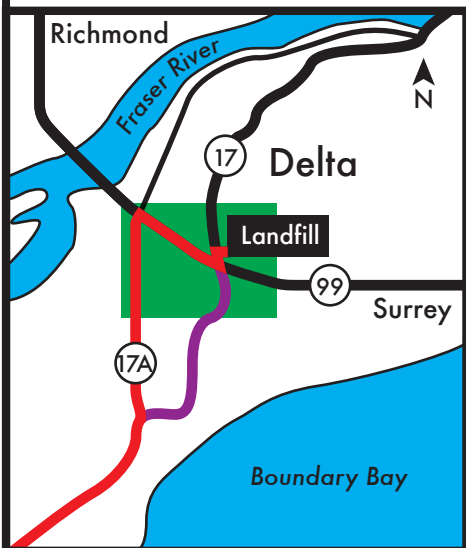

Ladner/Tsawwassen to Landfill

River Road

Vancouver

USA Border Exit

Exit 28

HWY 17A

USA Border Exit

HWY 17

South Delta

HWY 99

Vancouver Landfill

STOP

Exit 13A

Exit 13

Surrey

-  HWY 17 Entry Route
-  HWY 17A Entry Route