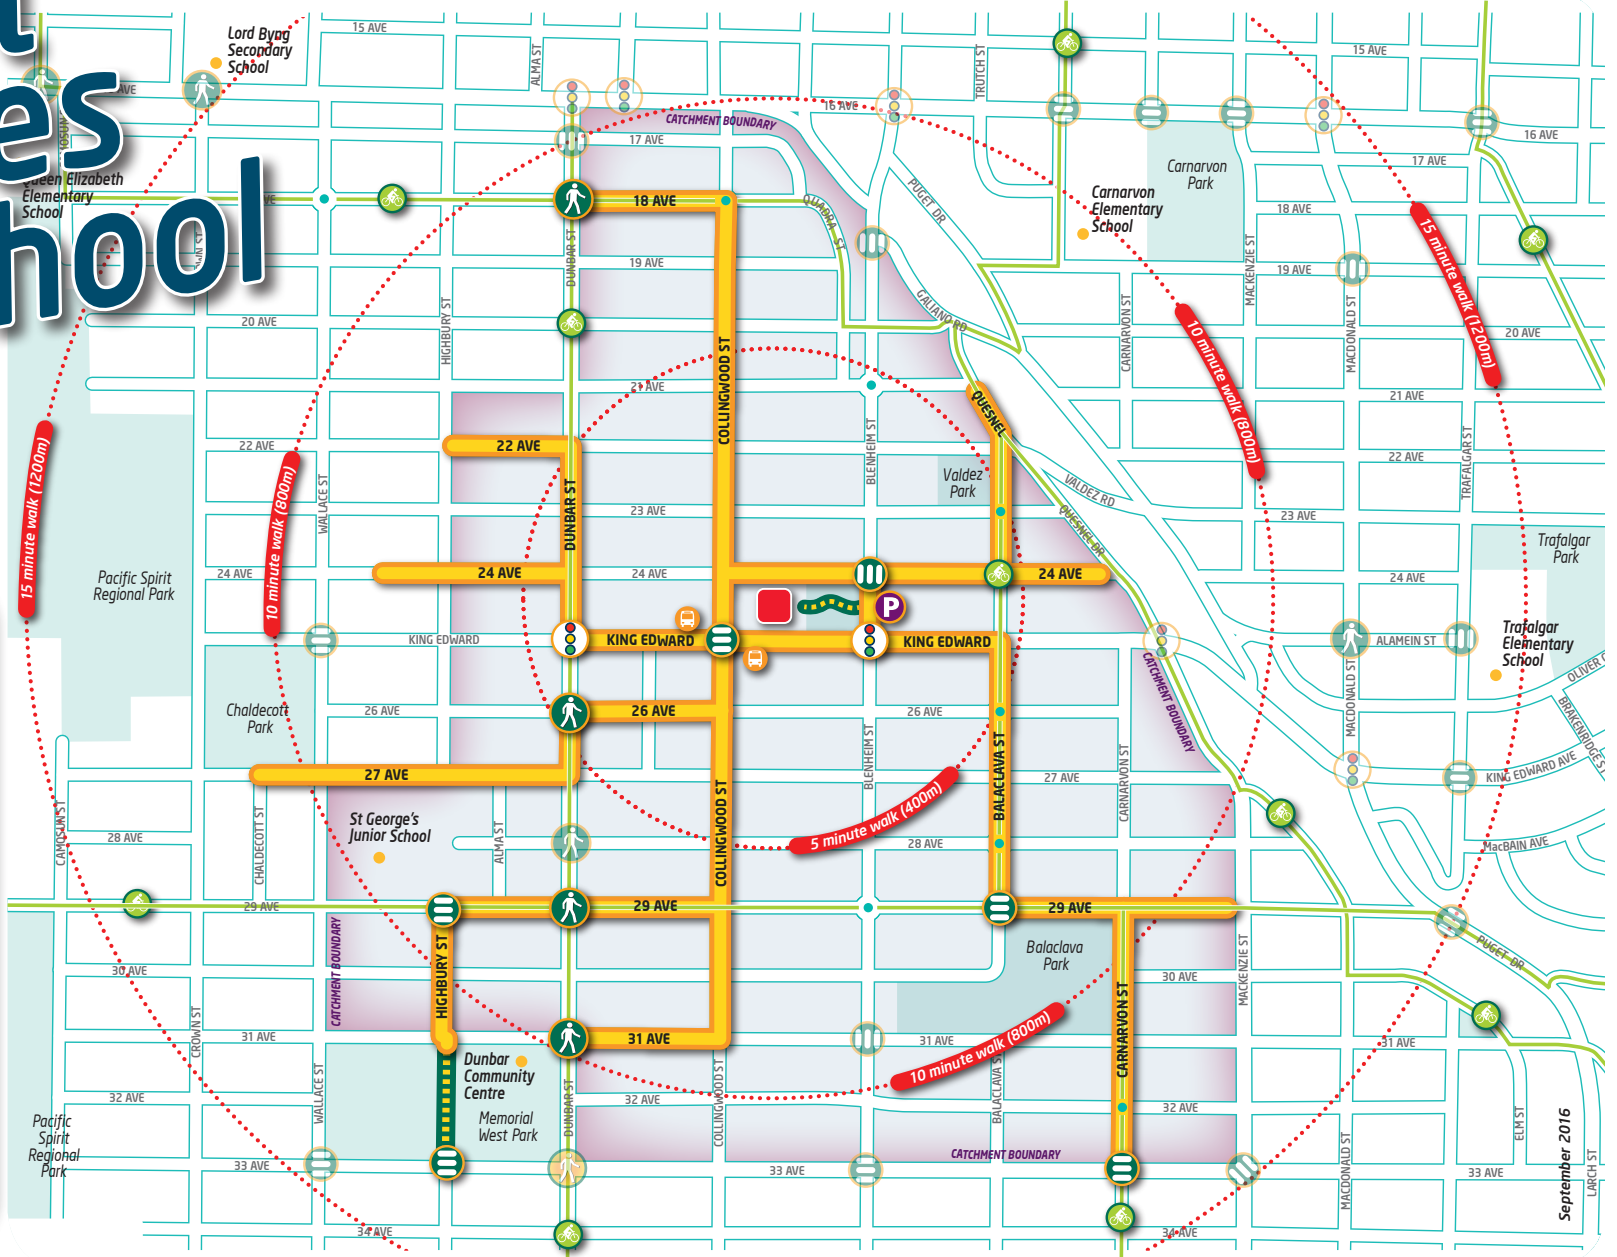

Best Routes to School

Best Route

Best Route (Walkway/Trail)

P Park n' Walk (for long distance families)

Bus Stop - (closest to school)

School

Traffic Signal

Pedestrian Signal

Flashing Beacon

Marked Crosswalk

City Bikeway

Trail / Walkway

Traffic Circle

Public Amenity

0 100 200 300m

NORTH

This map is provided as a public resource for general information purposes only. The information shown on this map is compiled from various sources and HASTe makes no warranties, expressed or implied as to the accuracy or completeness of the information.

Lord Kitchener Elementary

September 2016