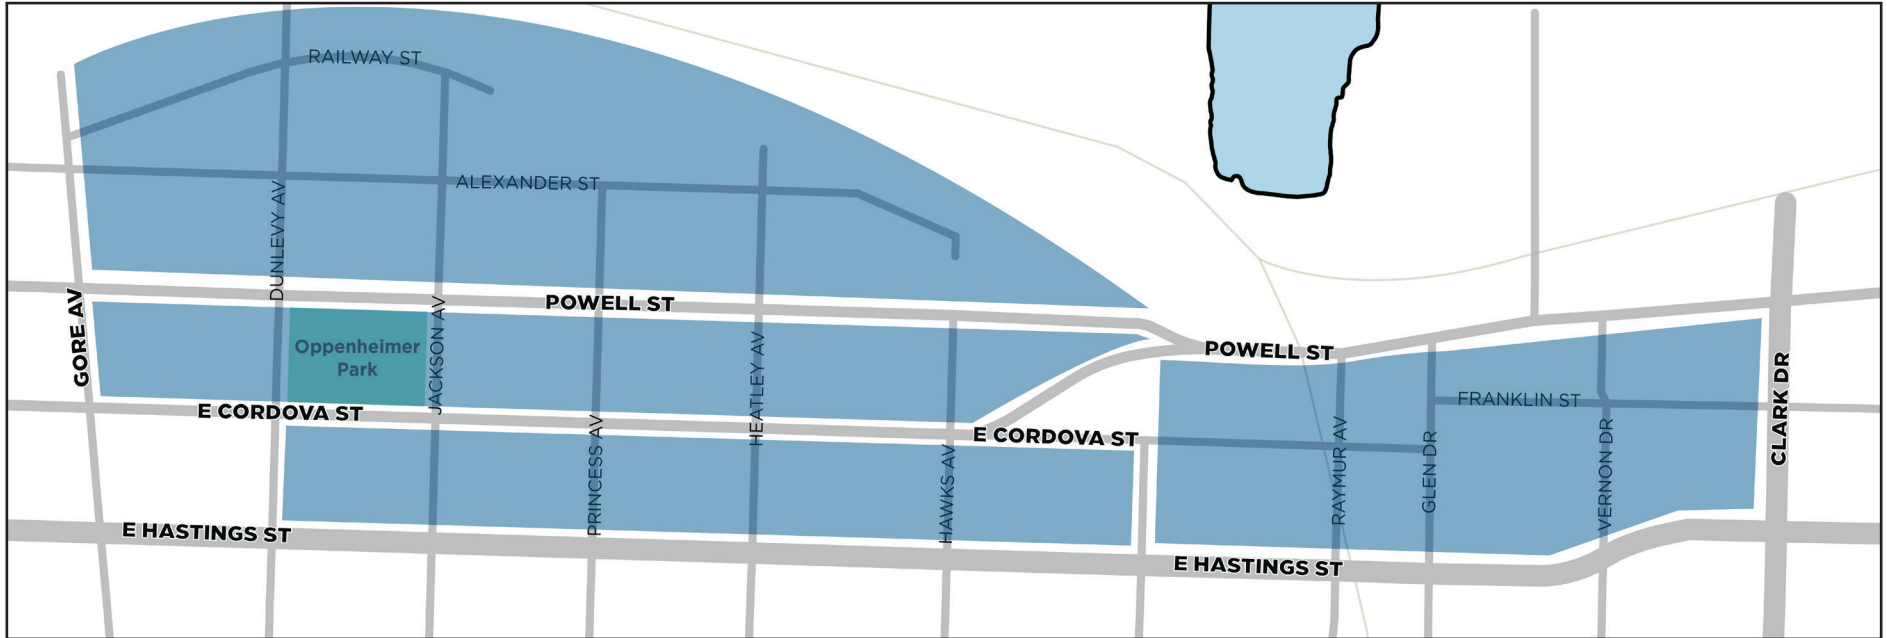

# Neighbourhood Slow Zones Downtown Eastside

### Neighbourhood Slow Zone

New signage at this neighbourhood's entry points will help to enforce the 30 km/h speed limit here.

Disclaimer: This map is produced as a public resource for general information purposes only. The City, its employees, officers, directors and representatives do not guarantee the accuracy of the information contained therein nor warrant the safety of any route, highway, road, street, designated cycling route or other shown in the map information.

# Neighbourhood Slow Zones

## Strathcona-Strathcona Park