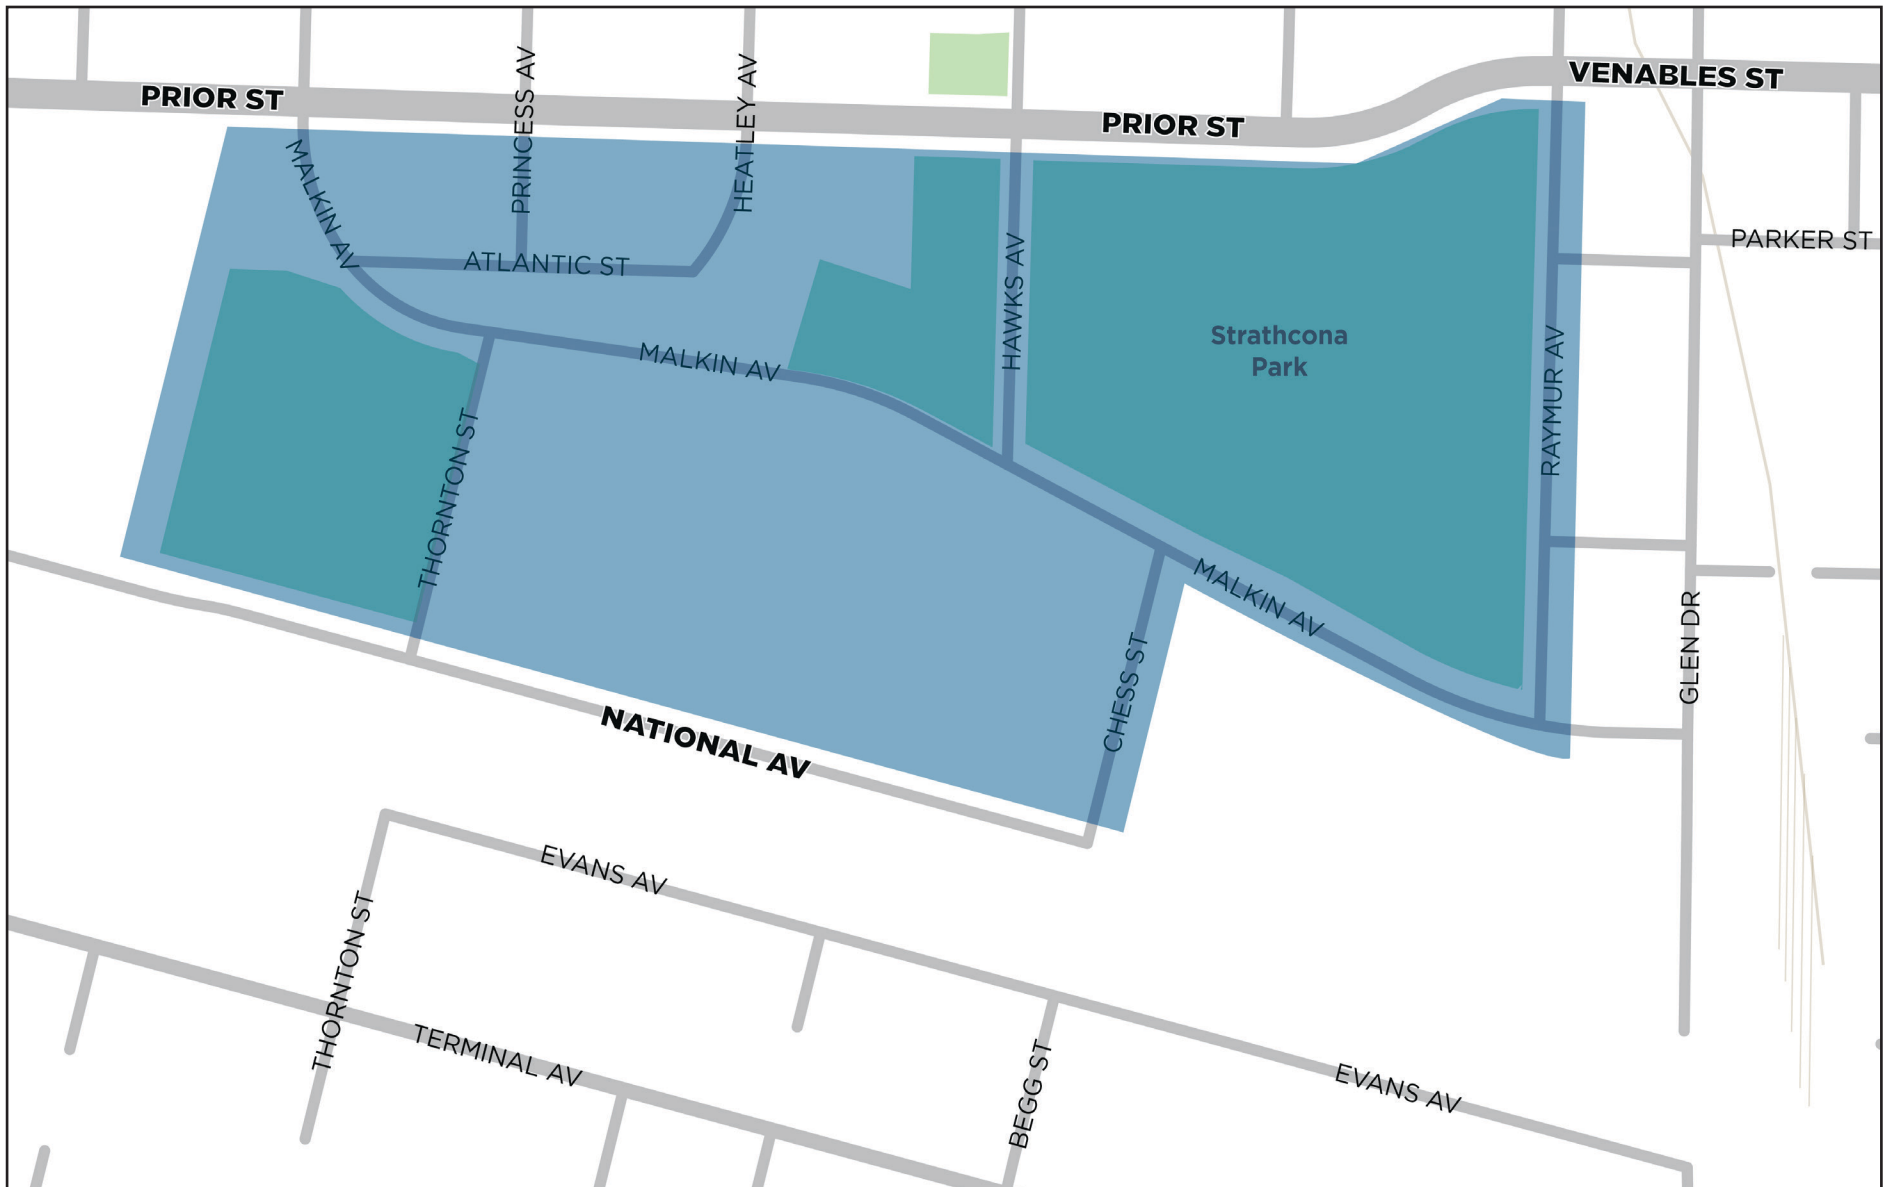

### Neighbourhood Slow Zone

New signage at this neighbourhood's entry points will help to enforce the 30 km/h speed limit here.

Disclaimer: This map is produced as a public resource for general information purposes only. The City, its employees, officers, directors and representatives do not guarantee the accuracy of the information contained therein nor warrant the safety of any route, highway, road, street, designated cycling route or other shown in the map information.

# Neighbourhood Slow Zones

## Strathcona-Strathcona Park