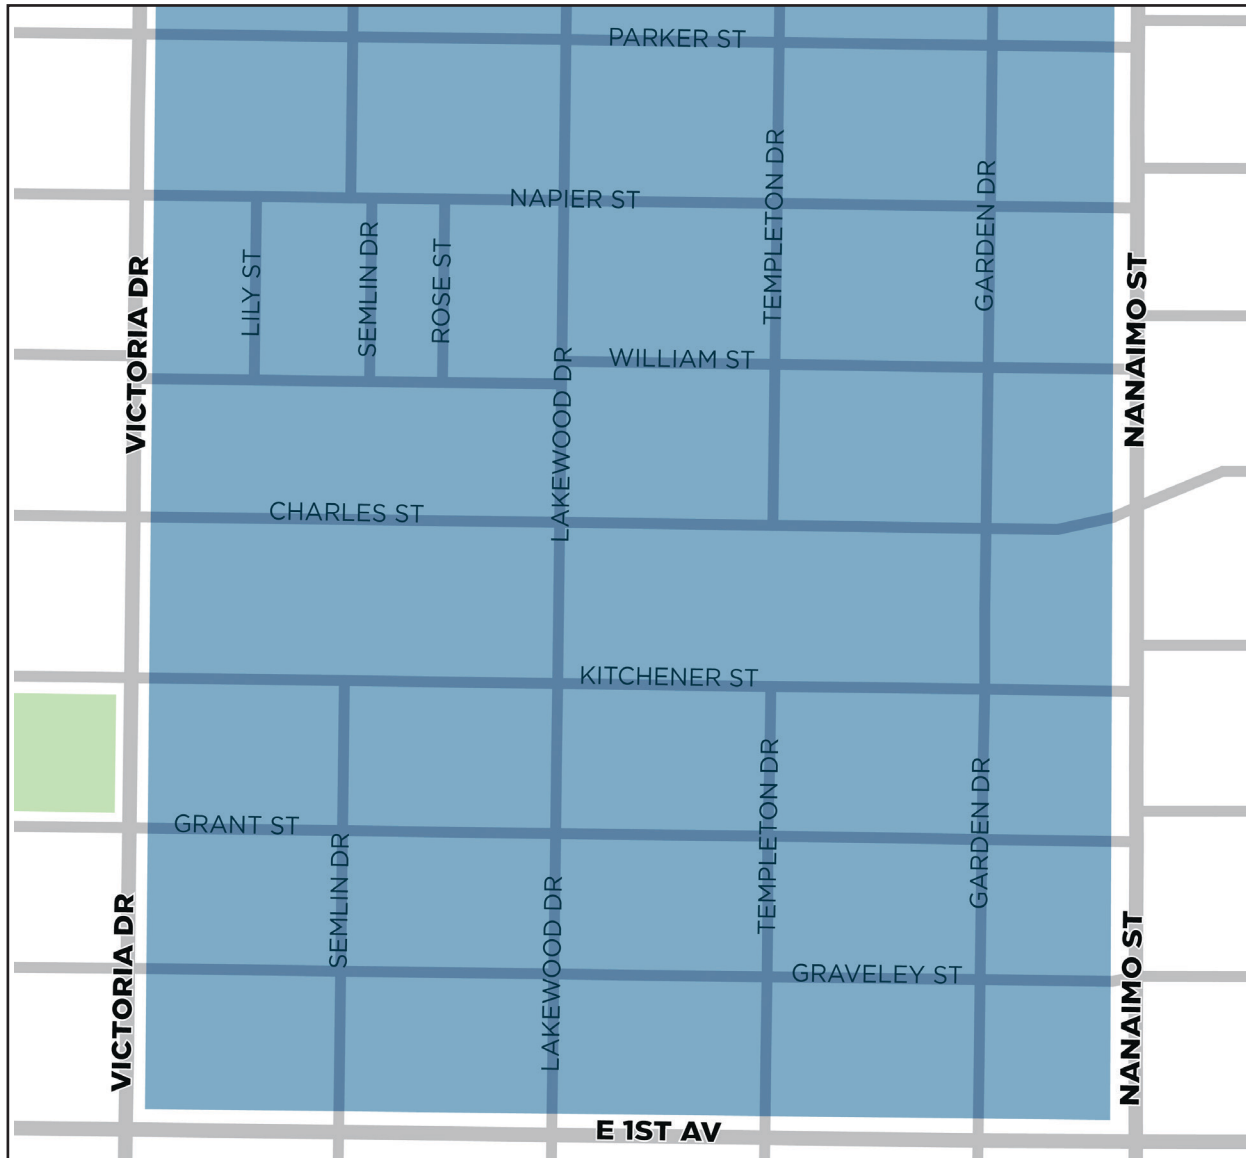

Neighbourhood Slow Zones

Grandview Woodland East

LEGEND

Neighbourhood Slow Zone

New signage at this neighbourhood's entry points will help to enforce the 30 km/h speed limit here.

Disclaimer: This map is produced as a public resource for general information purposes only. The City, its employees, officers, directors and representatives do not guarantee the accuracy of the information contained therein nor warrant the safety of any route, highway, road, street, designated cycling route or other shown in the map information.