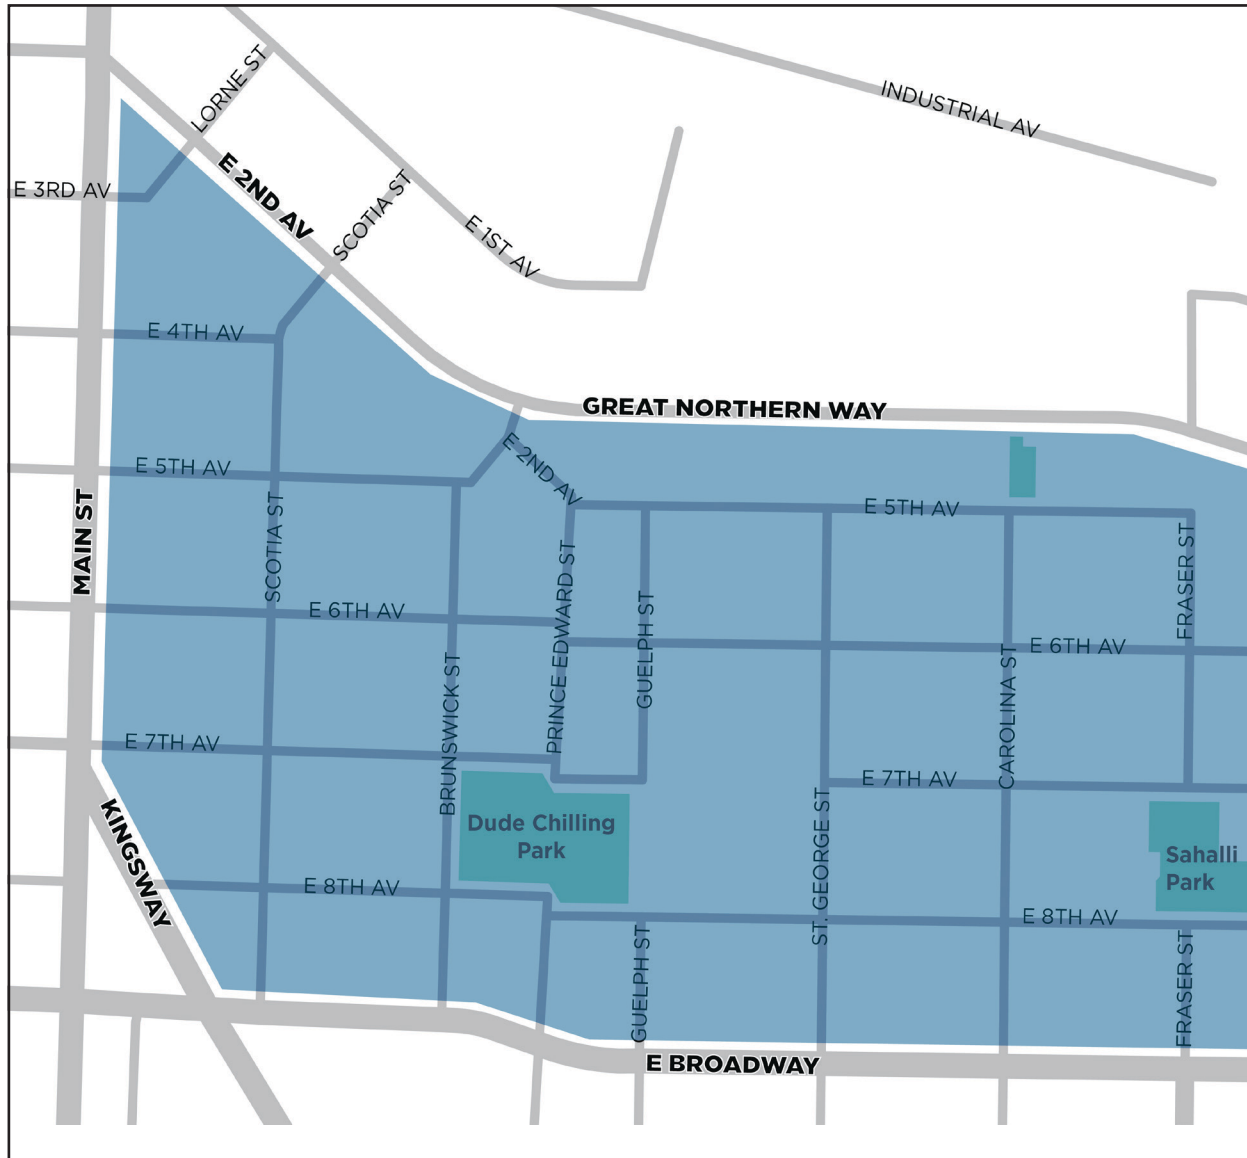

# Neighbourhood Slow Zones

## Mount Pleasant North East

### LEGEND

**Neighbourhood Slow Zone**  
 New signage at this neighbourhood's entry points will help to enforce the 30 km/h speed limit here.

Disclaimer: This map is produced as a public resource for general information purposes only. The City, its employees, officers, directors and representatives do not guarantee the accuracy of the information contained therein nor warrant the safety of any route, highway, road, street, designated cycling route or other shown in the map information.