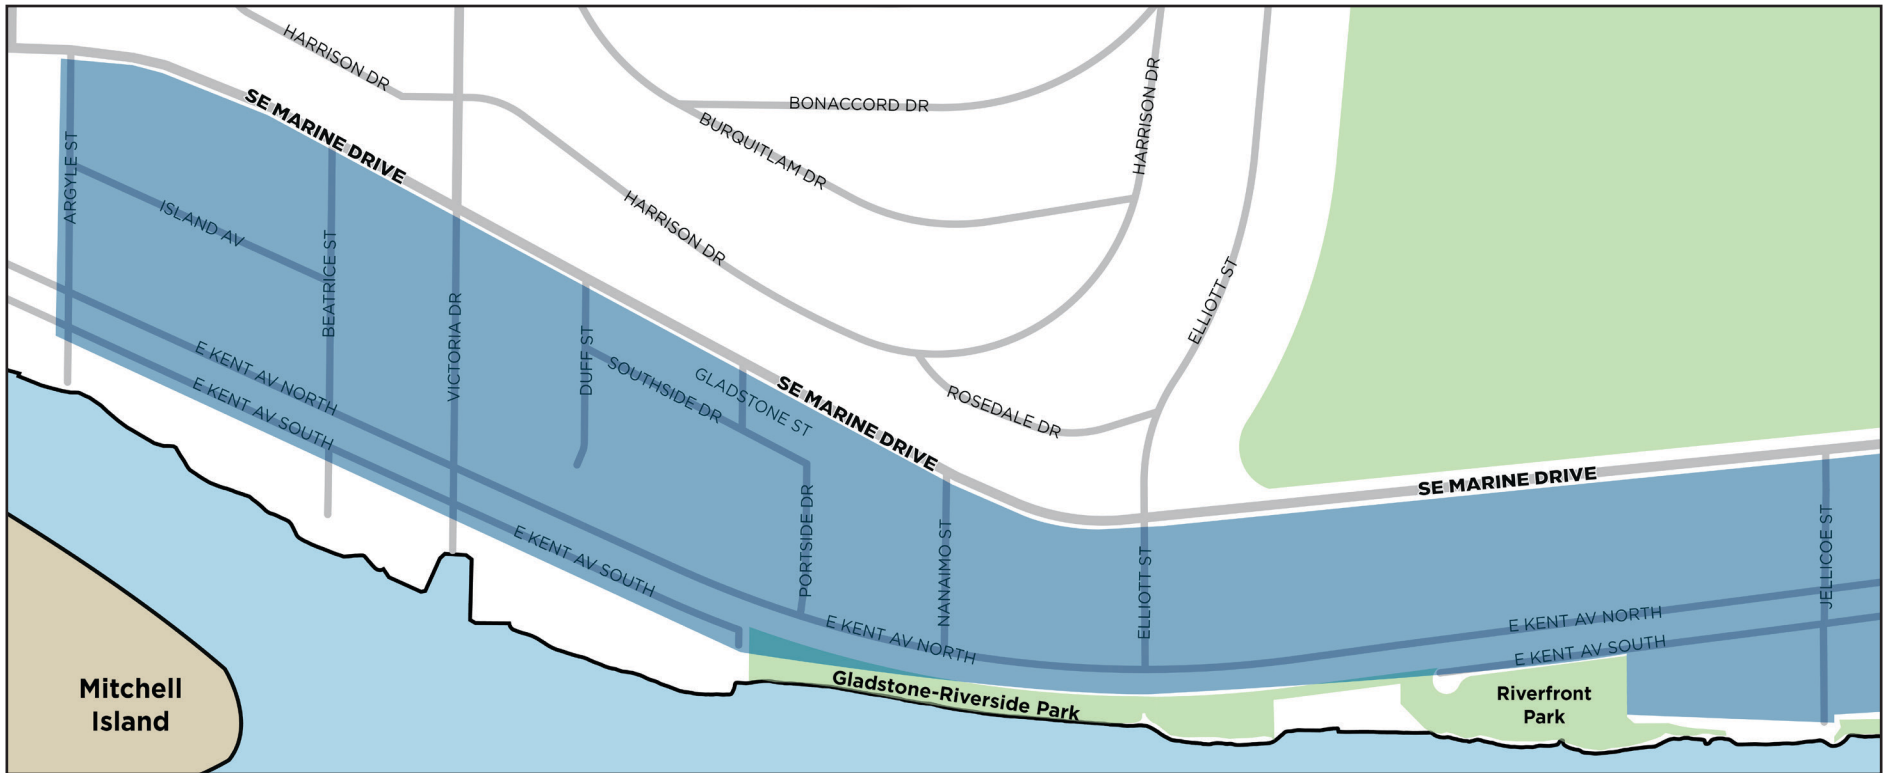

# Neighbourhood Slow Zones

## River District

### LEGEND

-  **Neighbourhood Slow Zone**  
New signage at this neighbourhood's entry points will help to enforce the 30 km/h speed limit here.

Disclaimer: This map is produced as a public resource for general information purposes only. The City, its employees, officers, directors and representatives do not guarantee the accuracy of the information contained therein nor warrant the safety of any route, highway, road, street, designated cycling route or other shown in the map information.