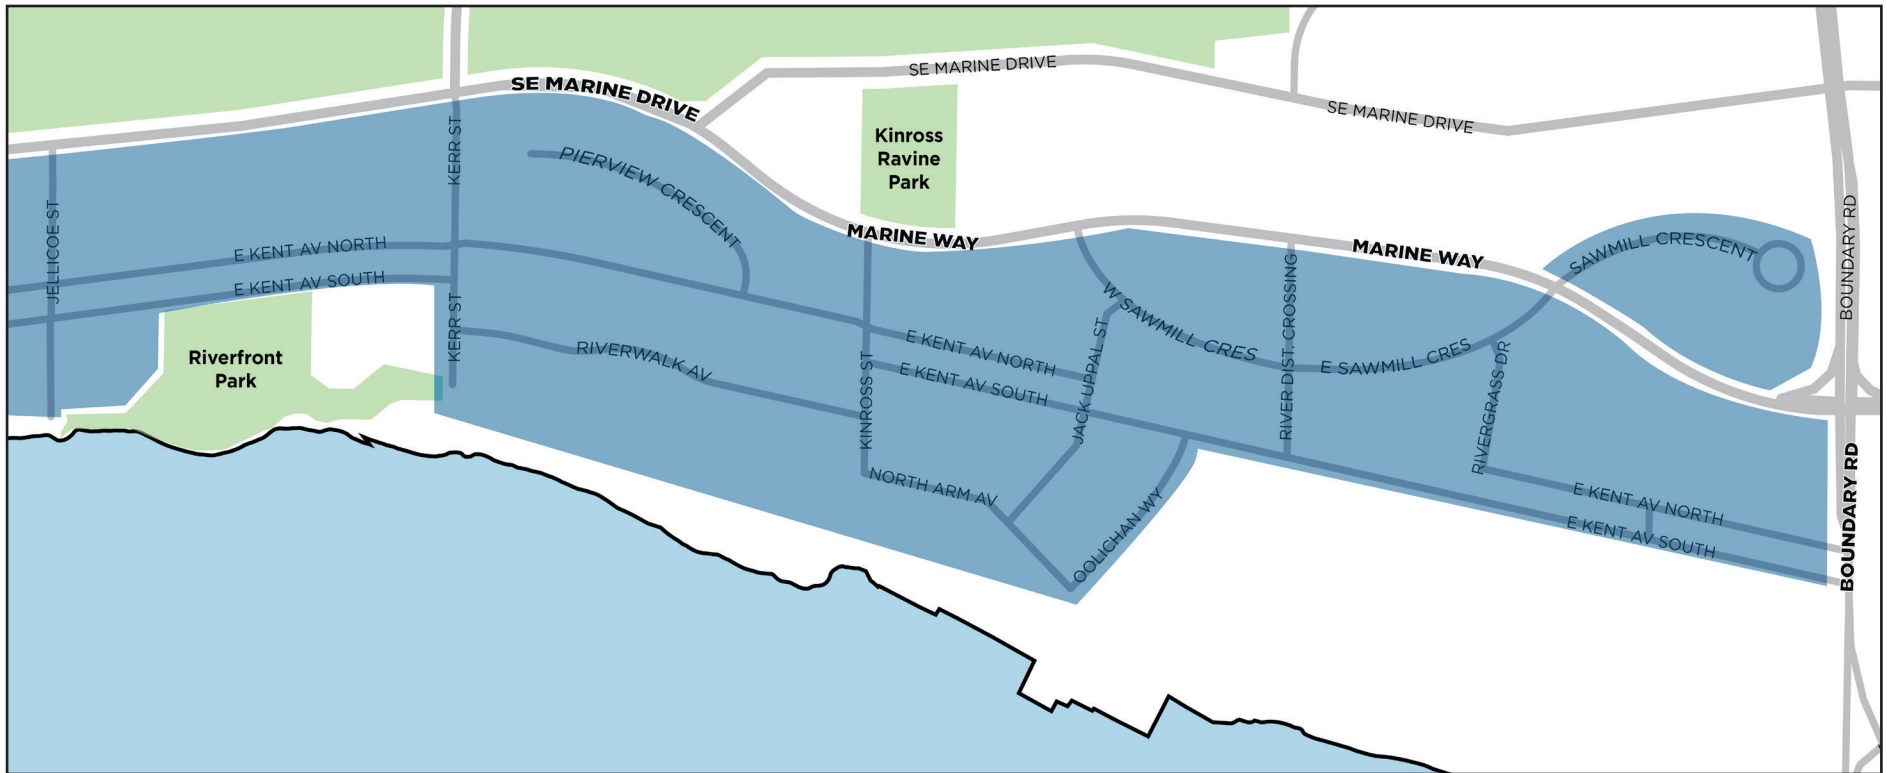

## River District

### LEGEND

-  **Neighbourhood Slow Zone**  
New signage at this neighbourhood's entry points will help to enforce the 30 km/h speed limit here.

Disclaimer: This map is produced as a public resource for general information purposes only. The City, its employees, officers, directors and representatives do not guarantee the accuracy of the information contained therein nor warrant the safety of any route, highway, road, street, designated cycling route or other shown in the map information.

# Neighbourhood Slow Zones