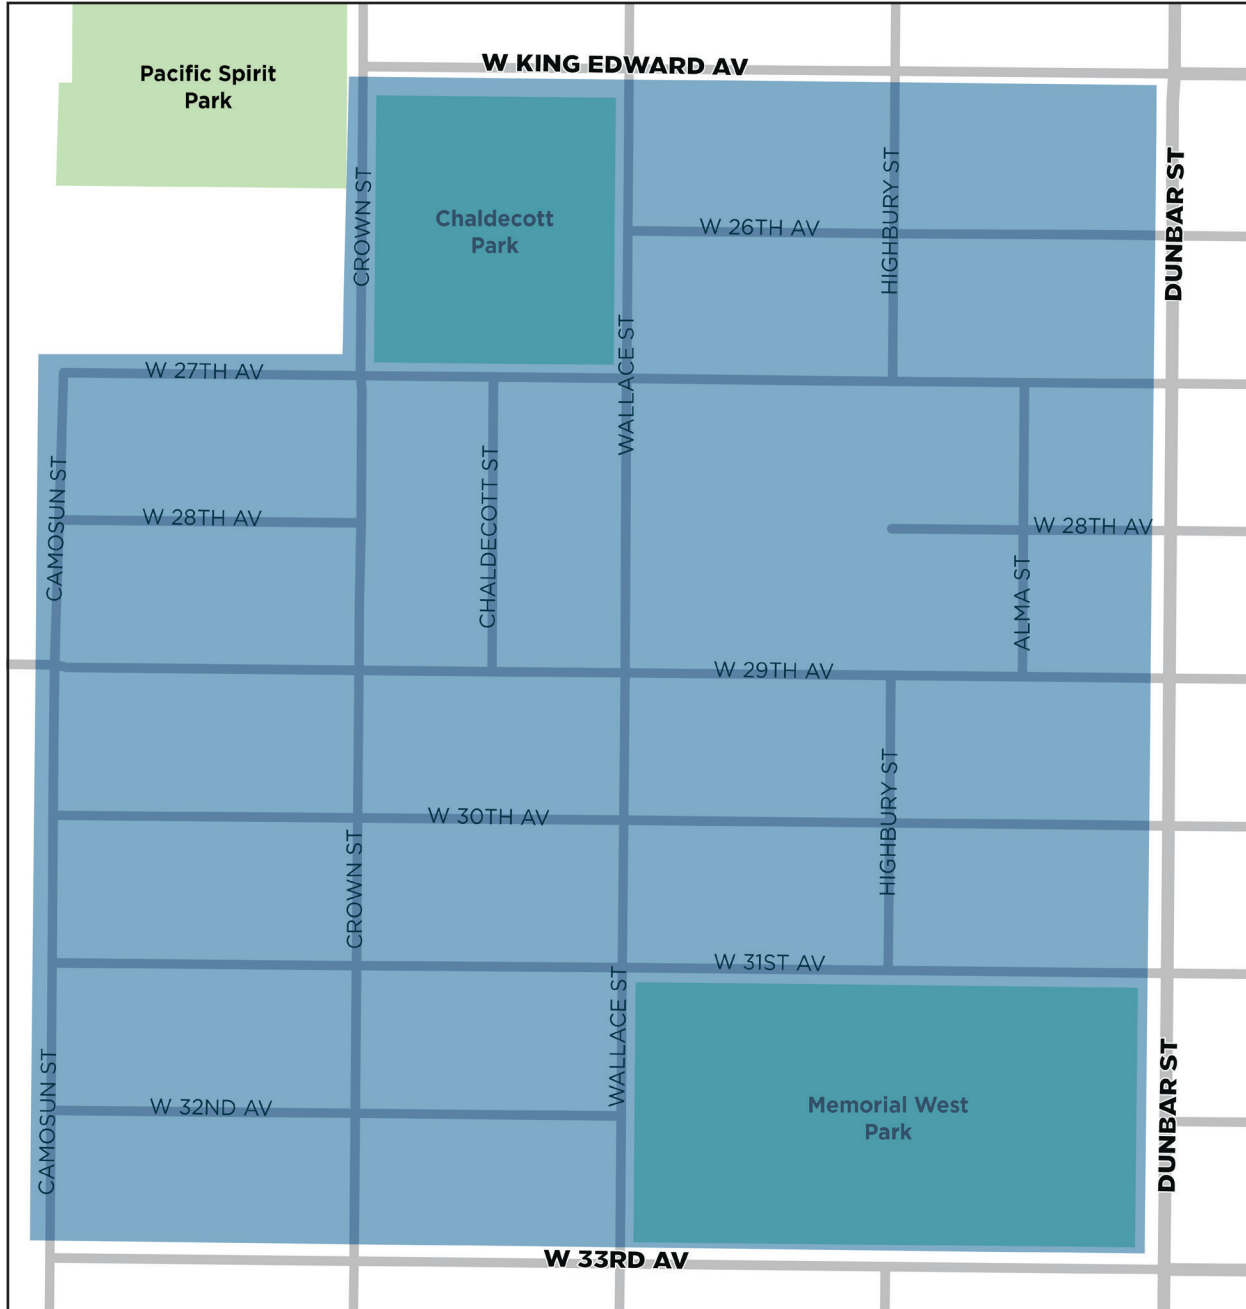

Neighbourhood Slow Zones

St George's

LEGEND

Neighbourhood Slow Zone

New signage at this neighbourhood's entry points will help to enforce the 30 km/h speed limit here.

Disclaimer: This map is produced as a public resource for general information purposes only. The City, its employees, officers, directors and representatives do not guarantee the accuracy of the information contained therein nor warrant the safety of any route, highway, road, street, designated cycling route or other shown in the map information.